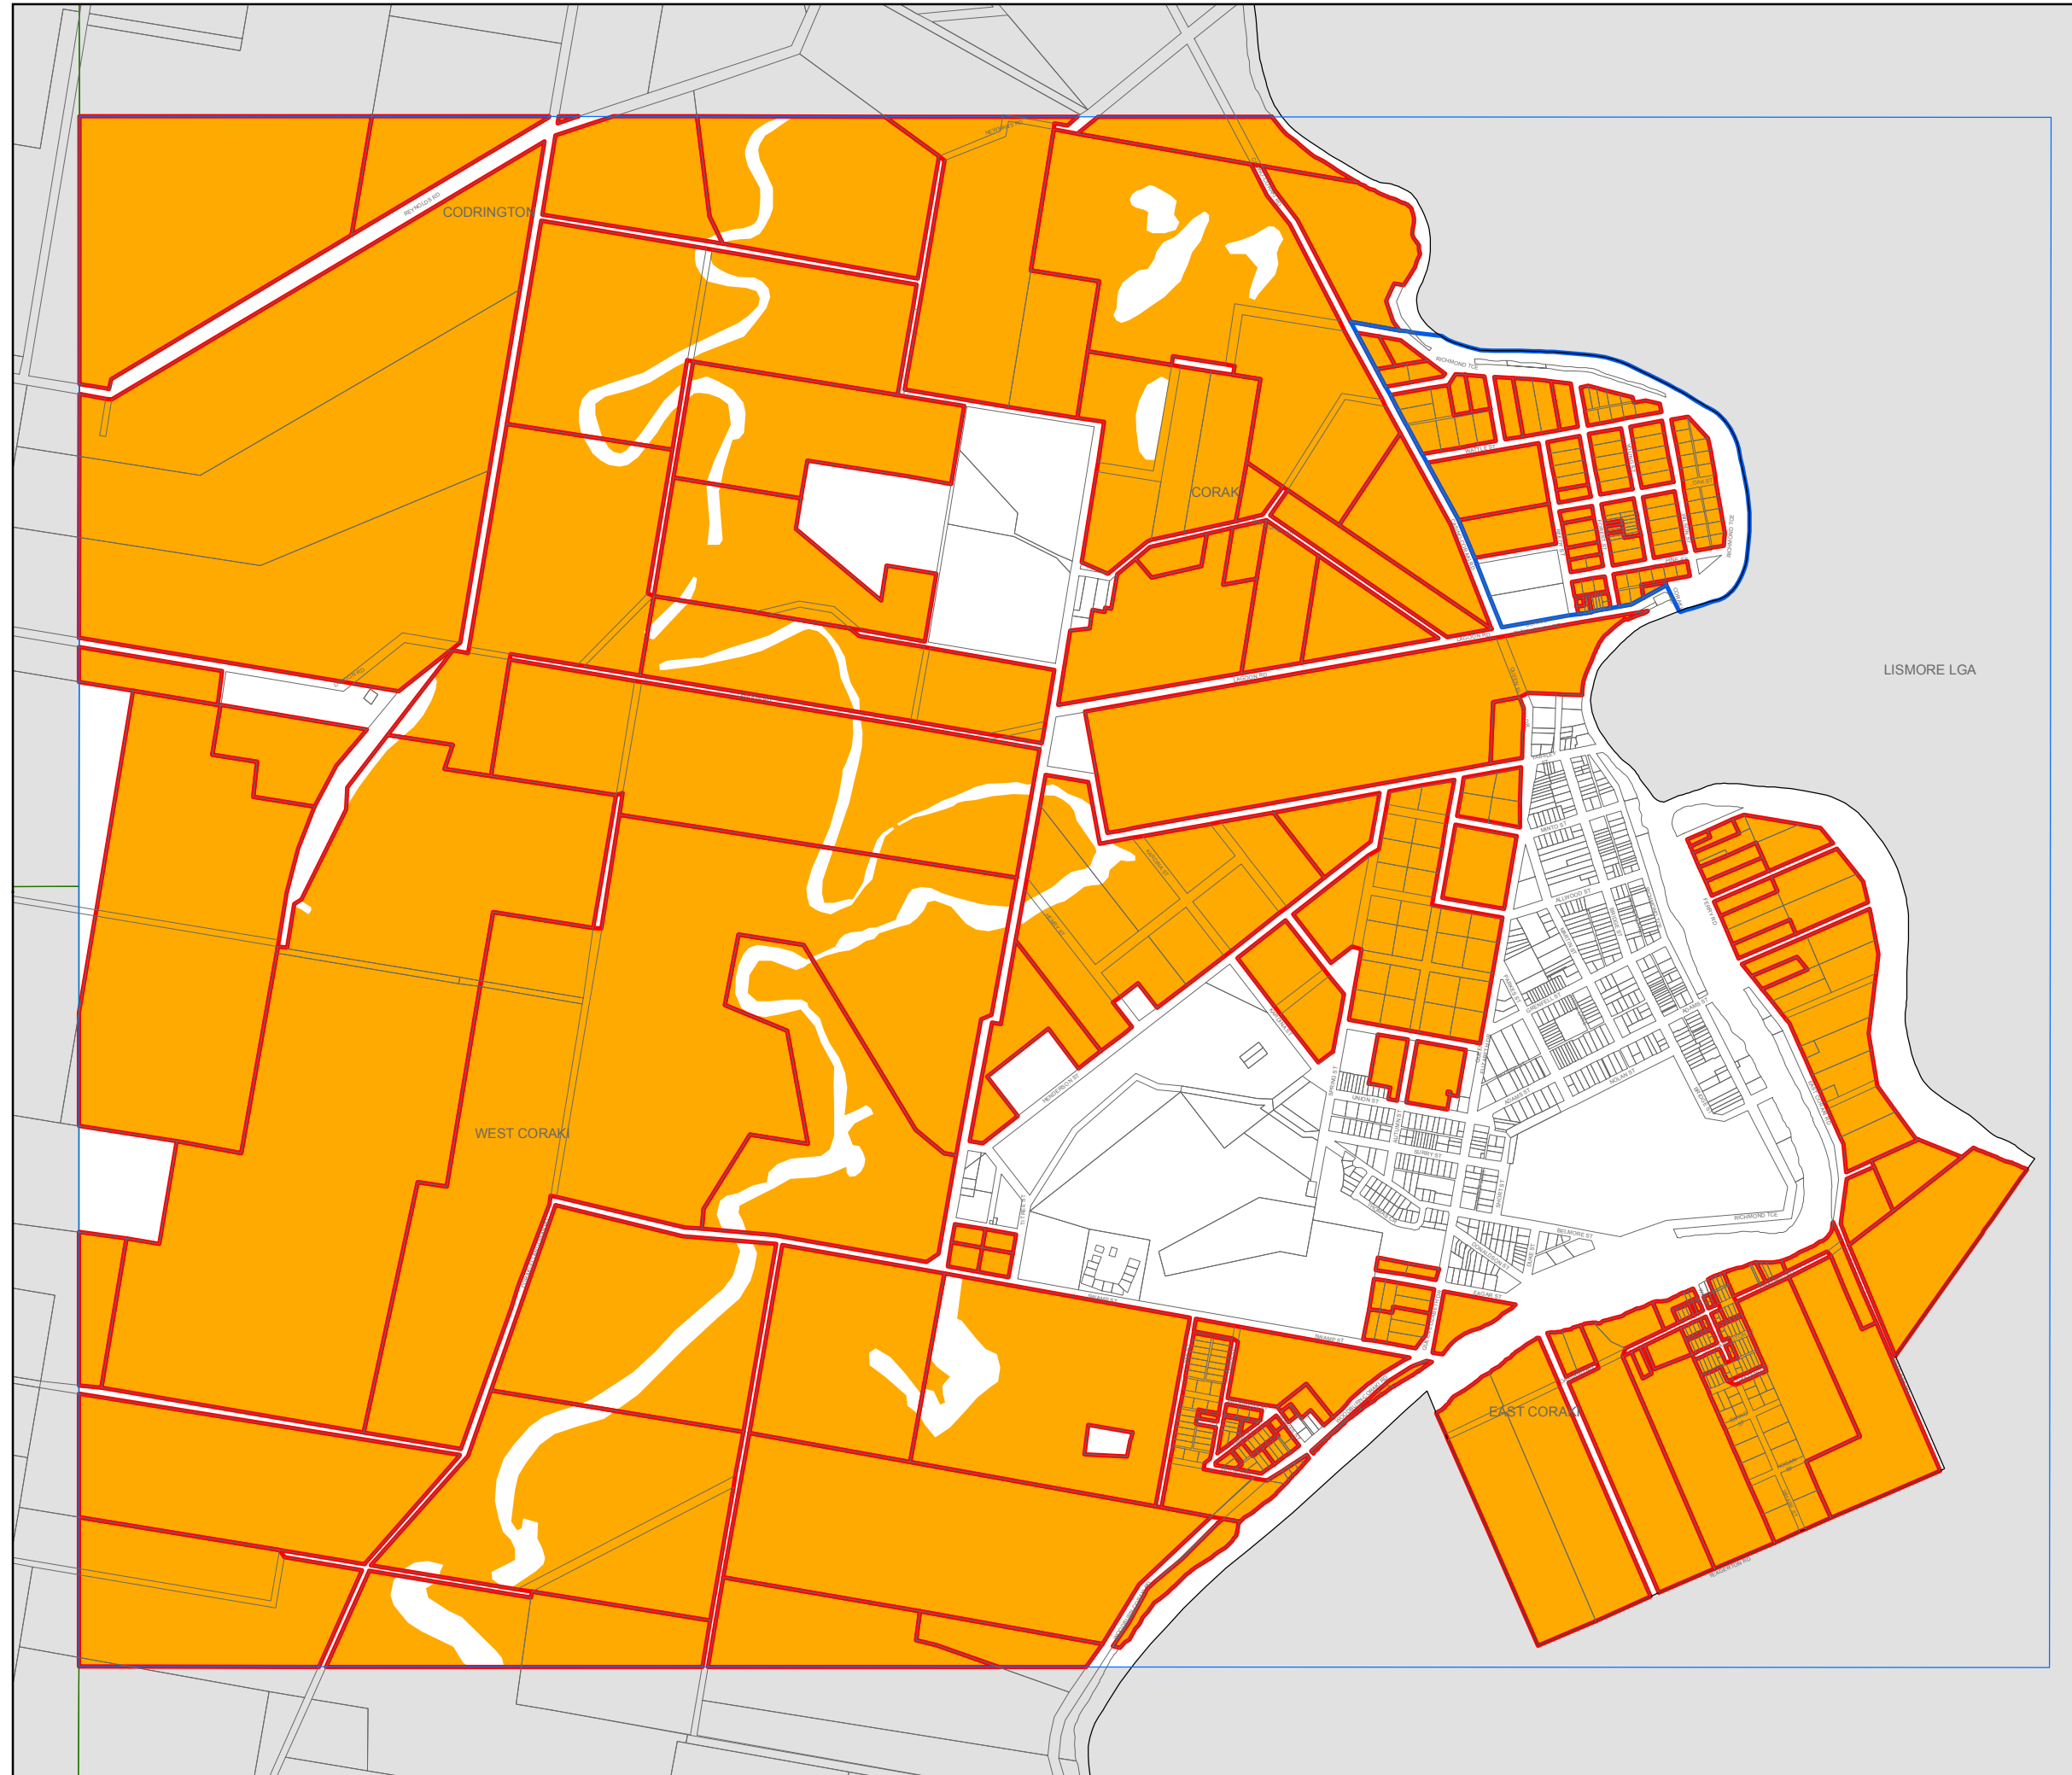

Richmond Valley Local Environmental Plan 2012

Dwelling Opportunity Map - Sheet DWE_009A

- Dwelling Opportunity
- The Glebe

Cadastre

- Cadastre 23/04/2009 © Land and Property Information (LPI)

0 200 400 600 800 Metres

Scale: 1:20,000 @ A3

Projection: GDA 1994
MGA Zone 56

Map identification number:

6610_COM_DWE_009A_020_20120131