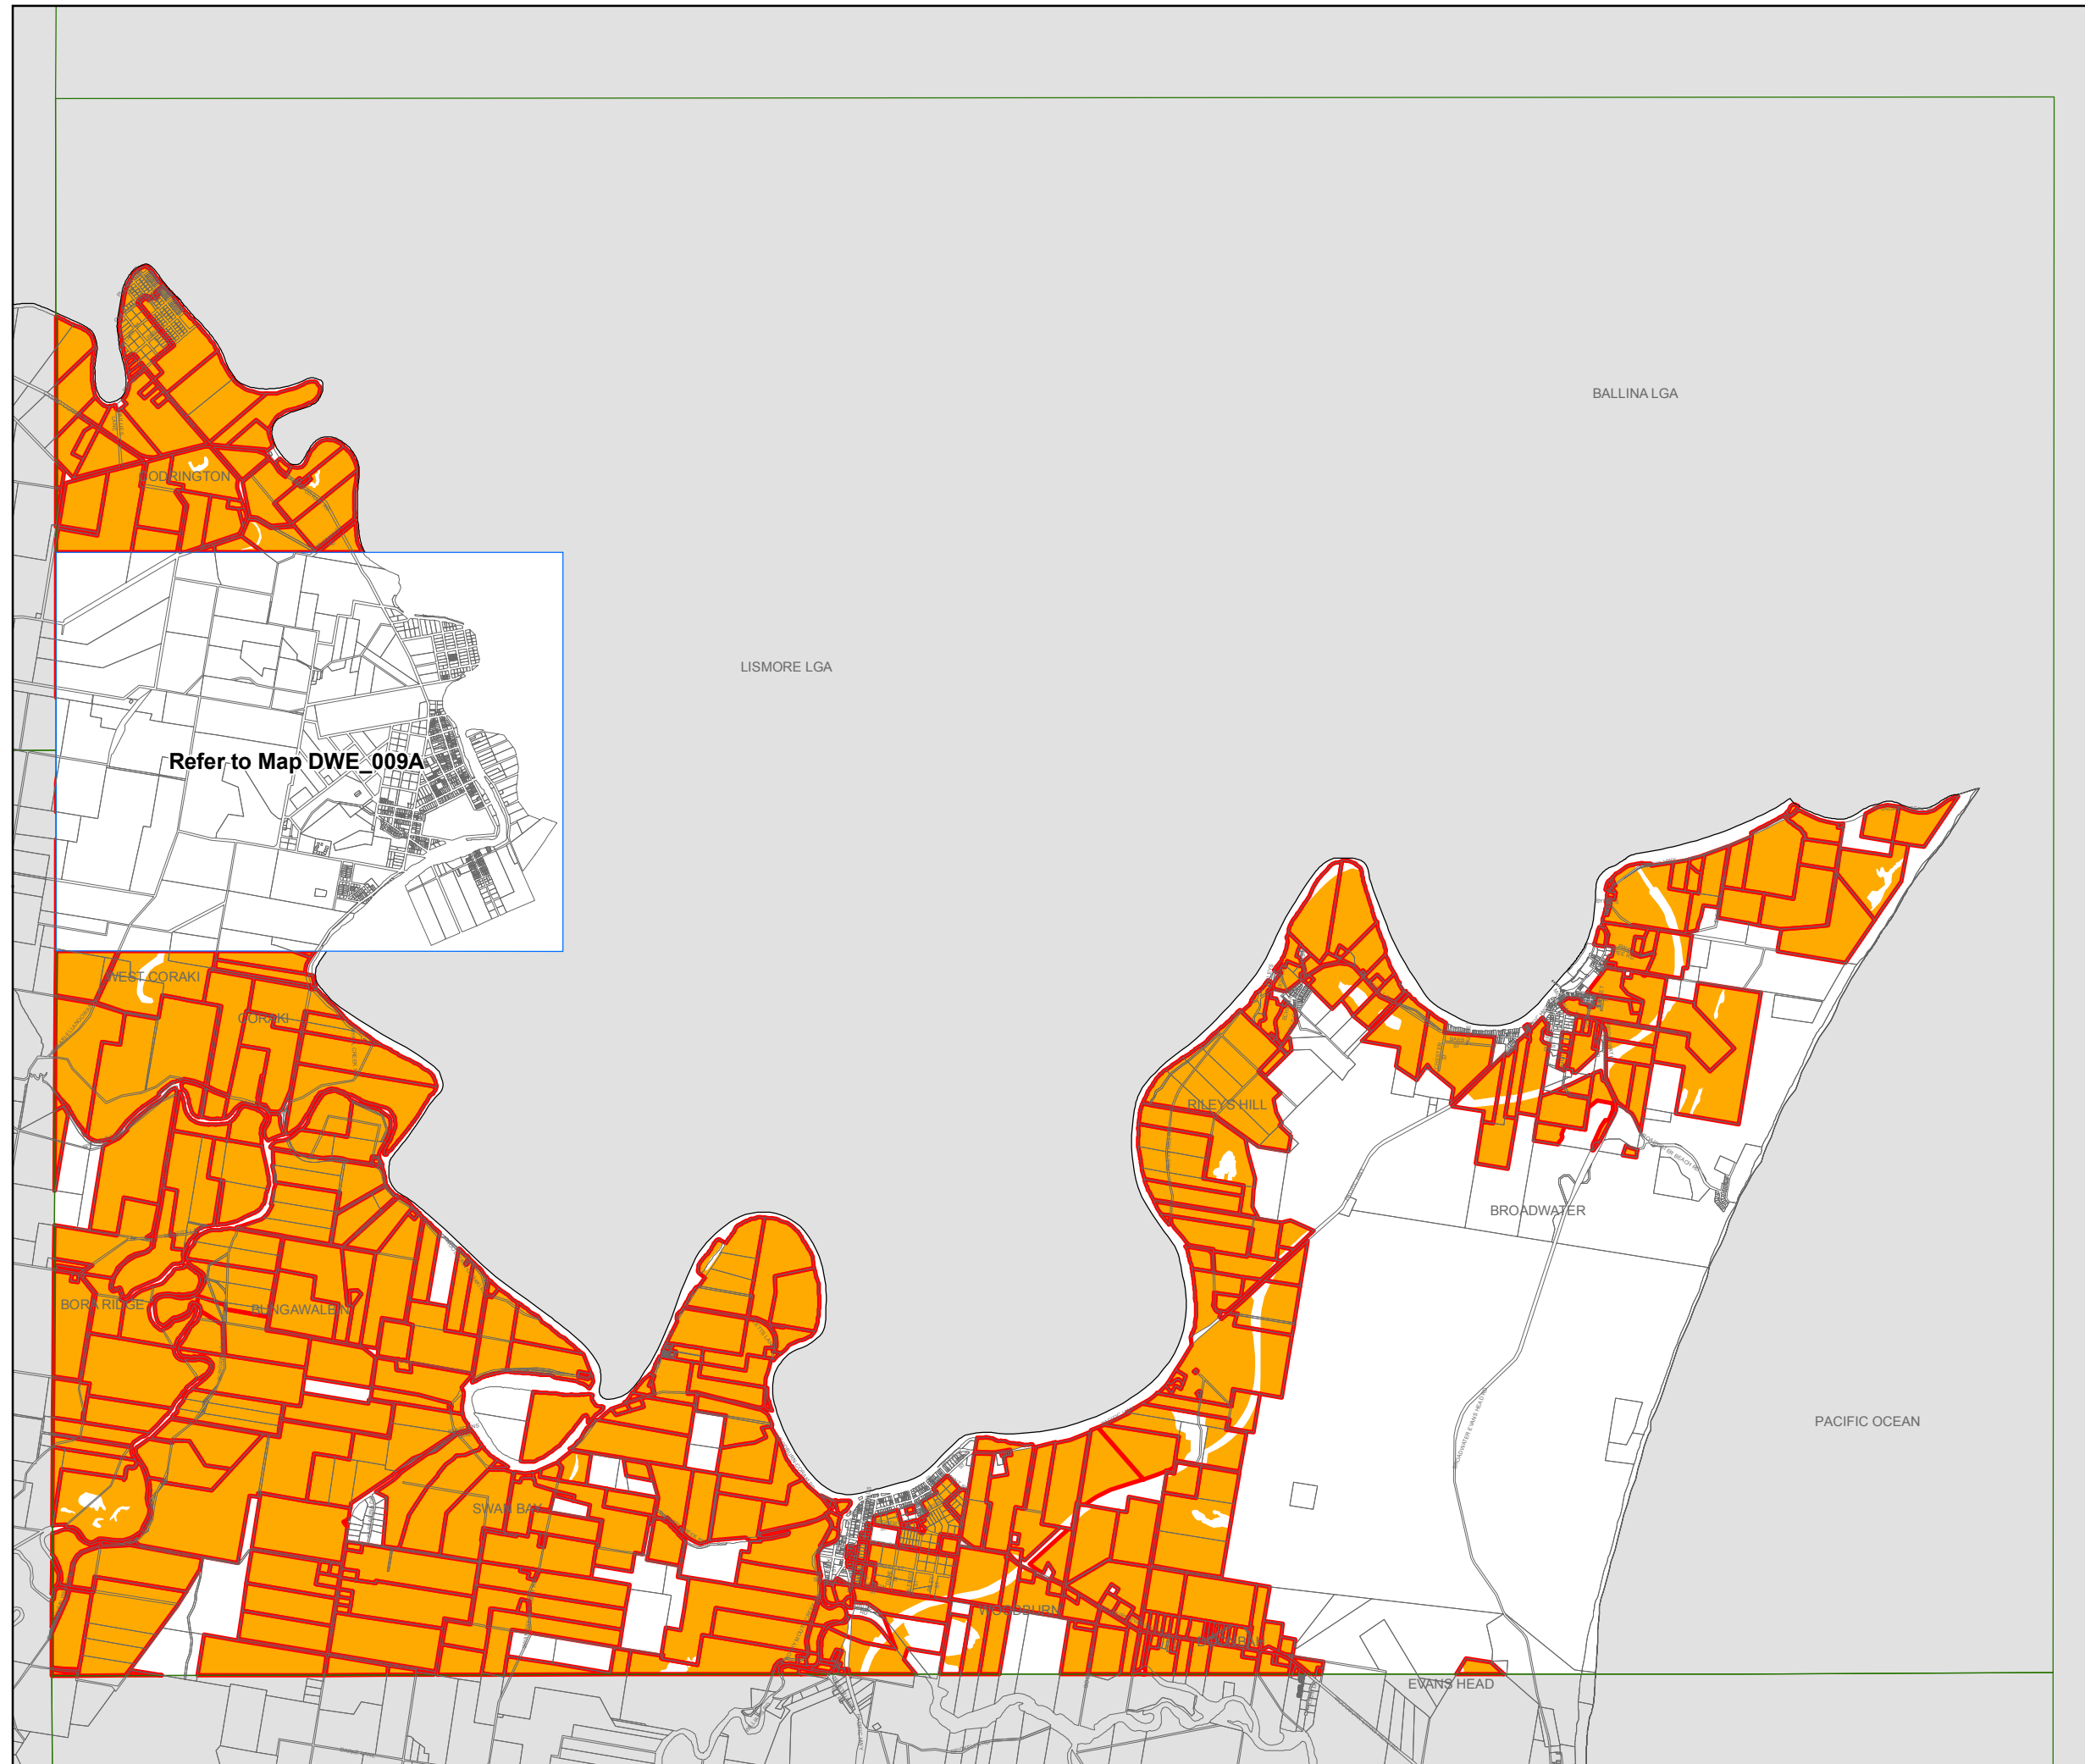

Richmond Valley Local Environmental Plan 2012

Dwelling Opportunity Map - Sheet DWE_009

-  Dwelling Opportunity
-  The Glebe

Cadastre

-  Cadastre 23/04/2009 © Land and Property Information (LPI)

Refer to Map DWE_009A