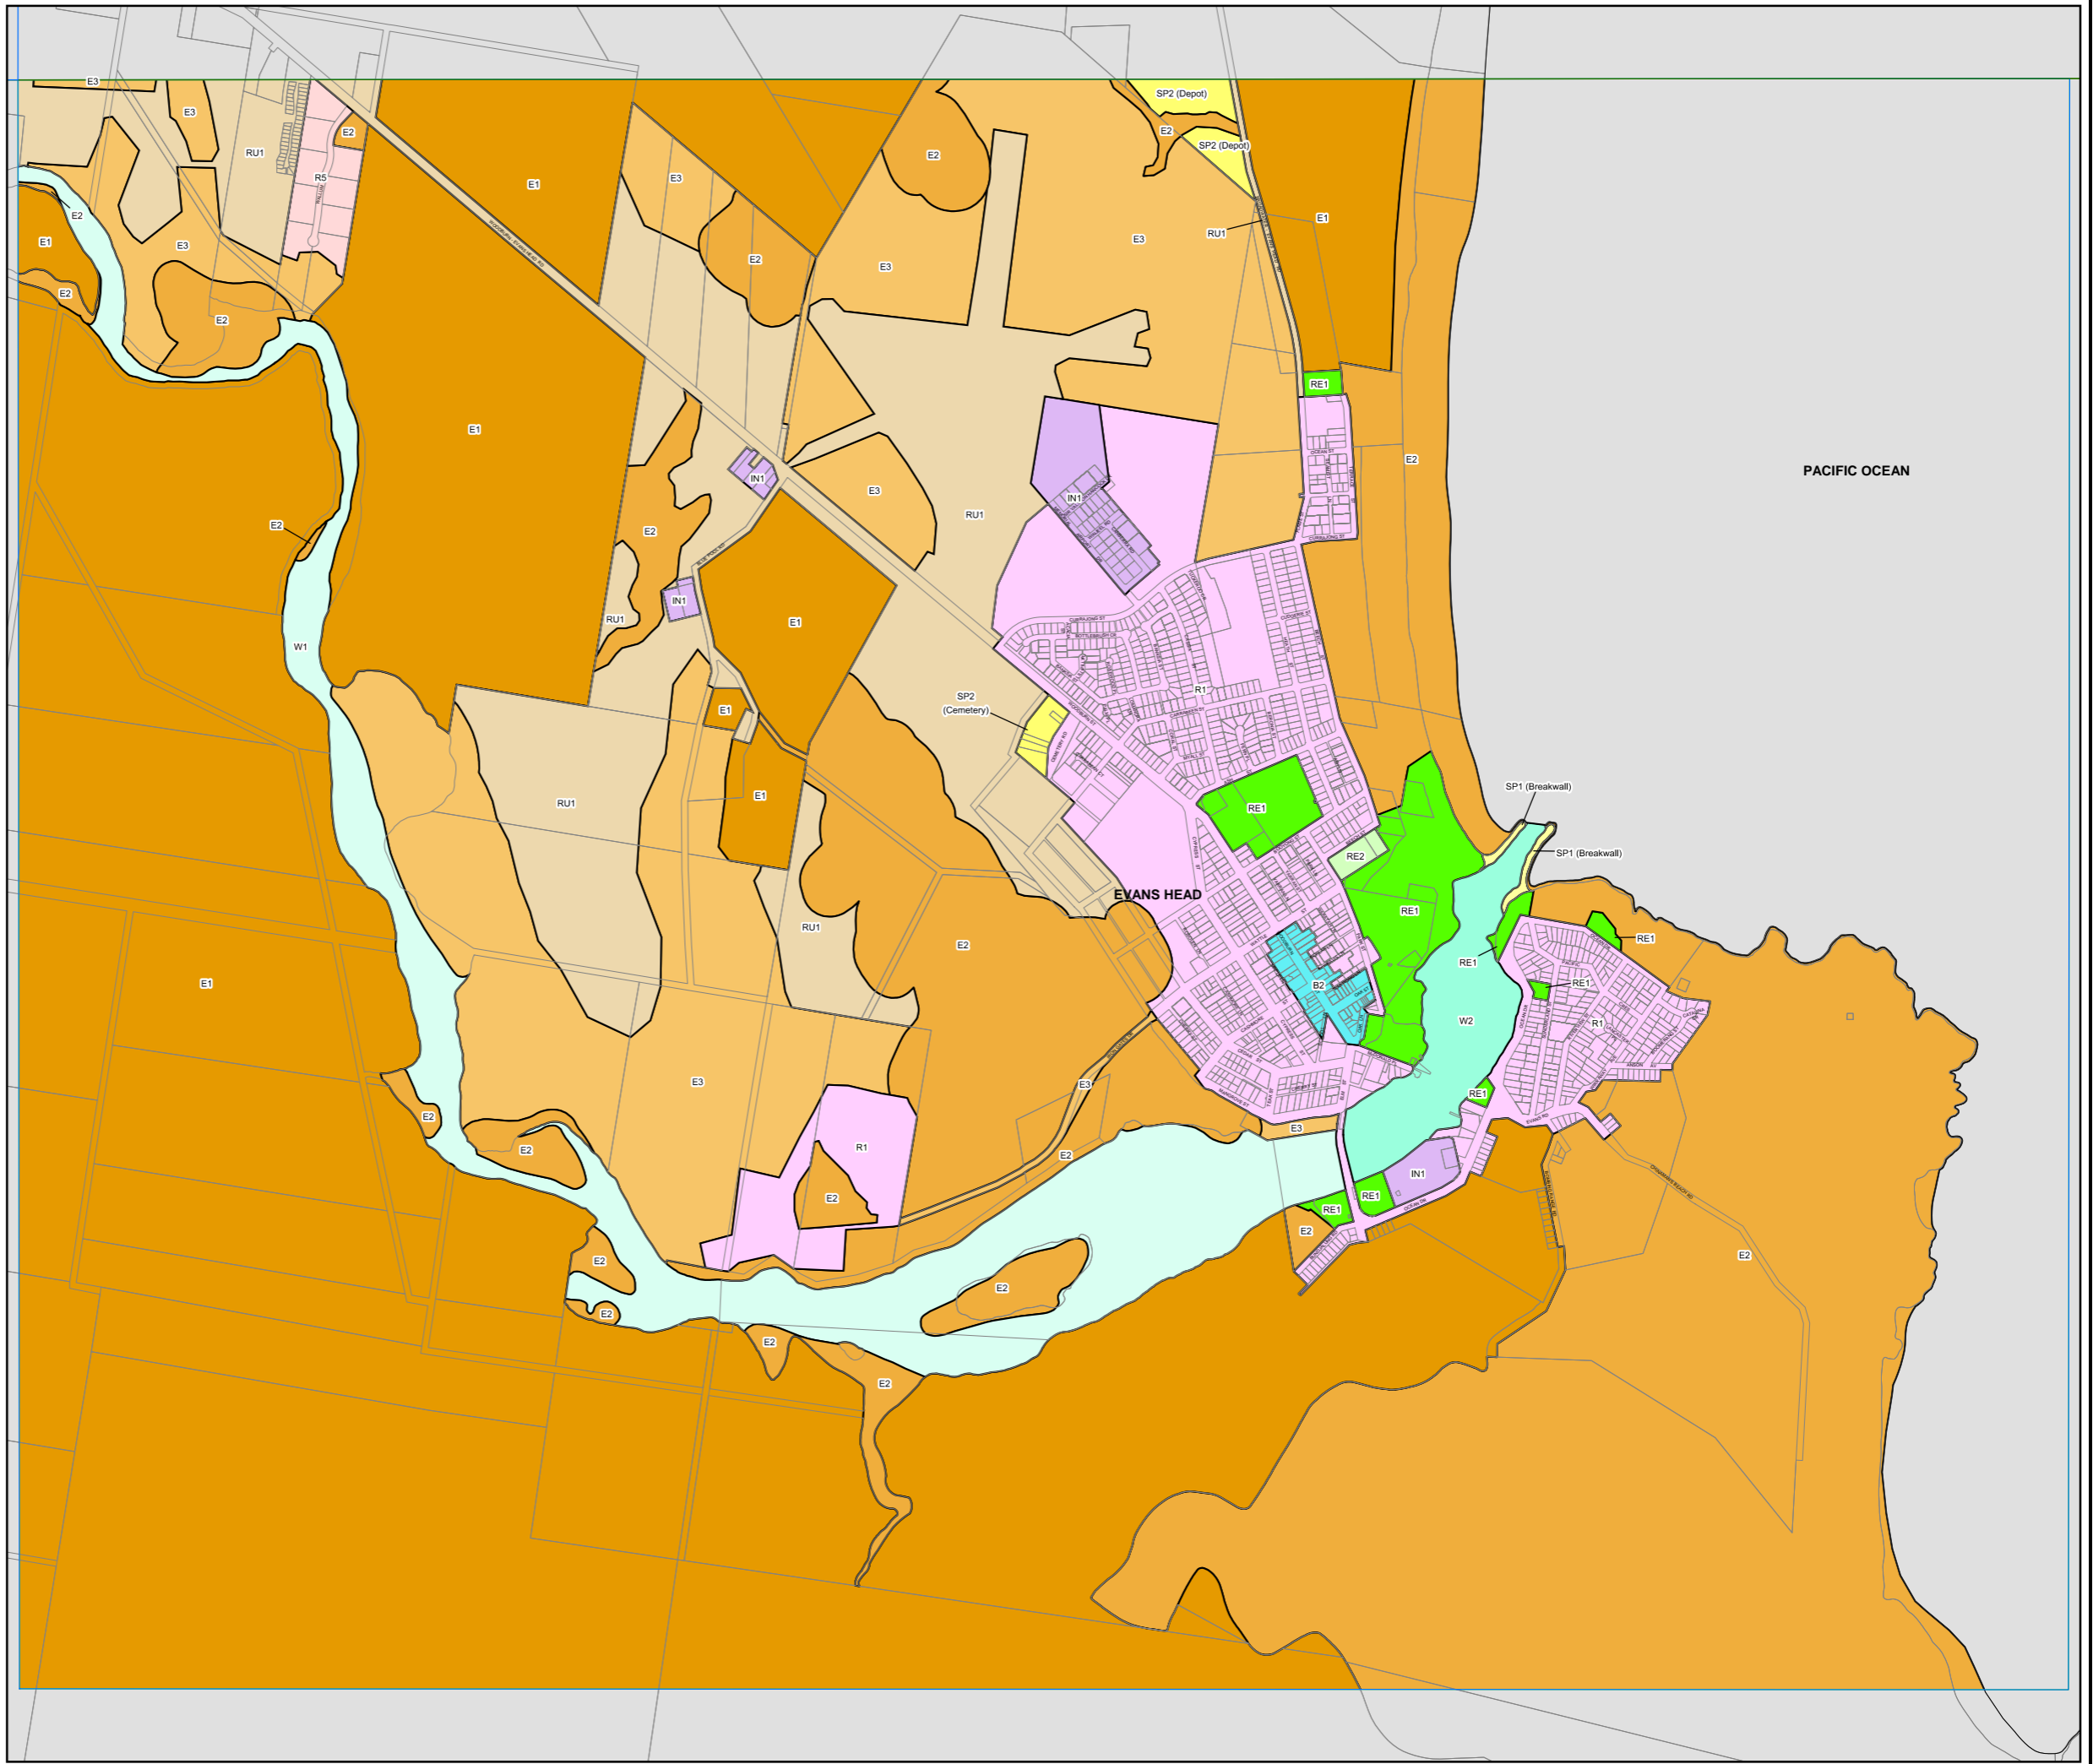

Richmond Valley Local Environmental Plan 2012

Land Zoning Map - Sheet LZN_010A

Zone

- B1 Neighbourhood Centre
- B2 Local Centre
- B3 Commercial Centre
- E1 National Parks and Nature Reserves
- E2 Environmental Conservation
- E3 Environmental Management
- IN1 General Industrial
- R1 General Residential
- R5 Large Lot Residential
- RE1 Public Recreation
- RE2 Private Recreation
- RU1 Primary Production
- RU3 Forestry
- RU5 Village
- SP1 Special Activities
- SP2 Infrastructure
- W1 Natural Waterways
- W2 Recreational Waterways

Cadastre

- Cadastre 30/10/2015 (c) Land and Property Information (LPI)
- Addendum Data 30/10/2015 (c) Richmond Valley Council

Projection: GDA 1994
MGA Zone 56