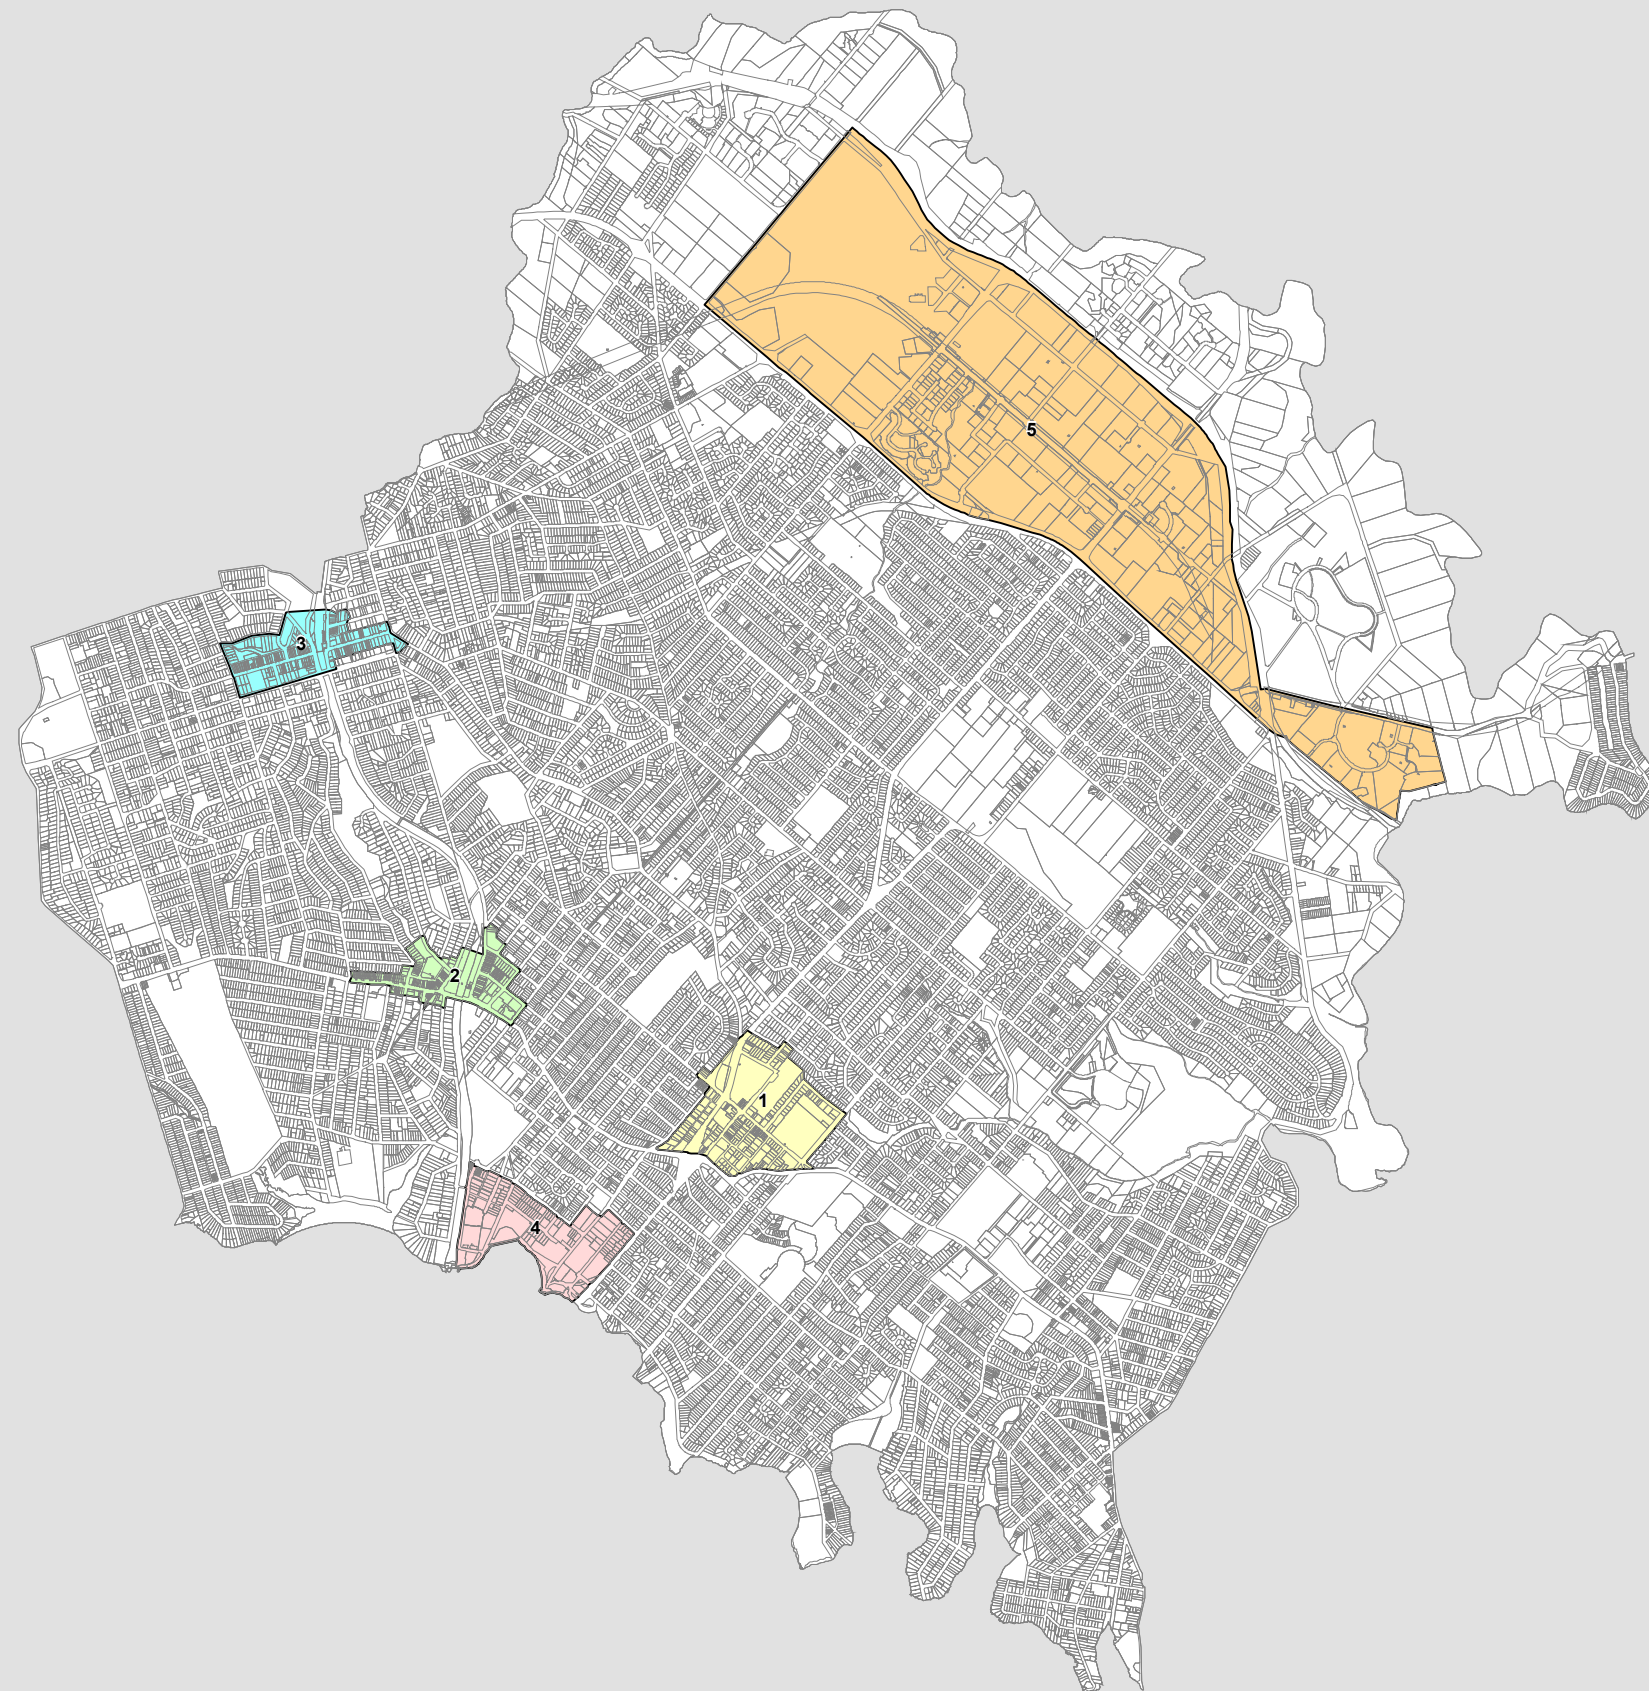

## Centres Map - Sheet CEN\_001

### Centre

- 1 Ryde Town Centre
- 2 West Ryde Urban Village
- 3 Eastwood Urban Village
- 4 Meadowbank Employment Area
- 5 Macquarie Park Corridor

### Cadastre

- Cadastre 30/07/2009 © City of Ryde

0 0.5 1 1.5 Km

Scale: 1:40,000 @ A3

Projection: GDA 1994  
MGA Zone 56