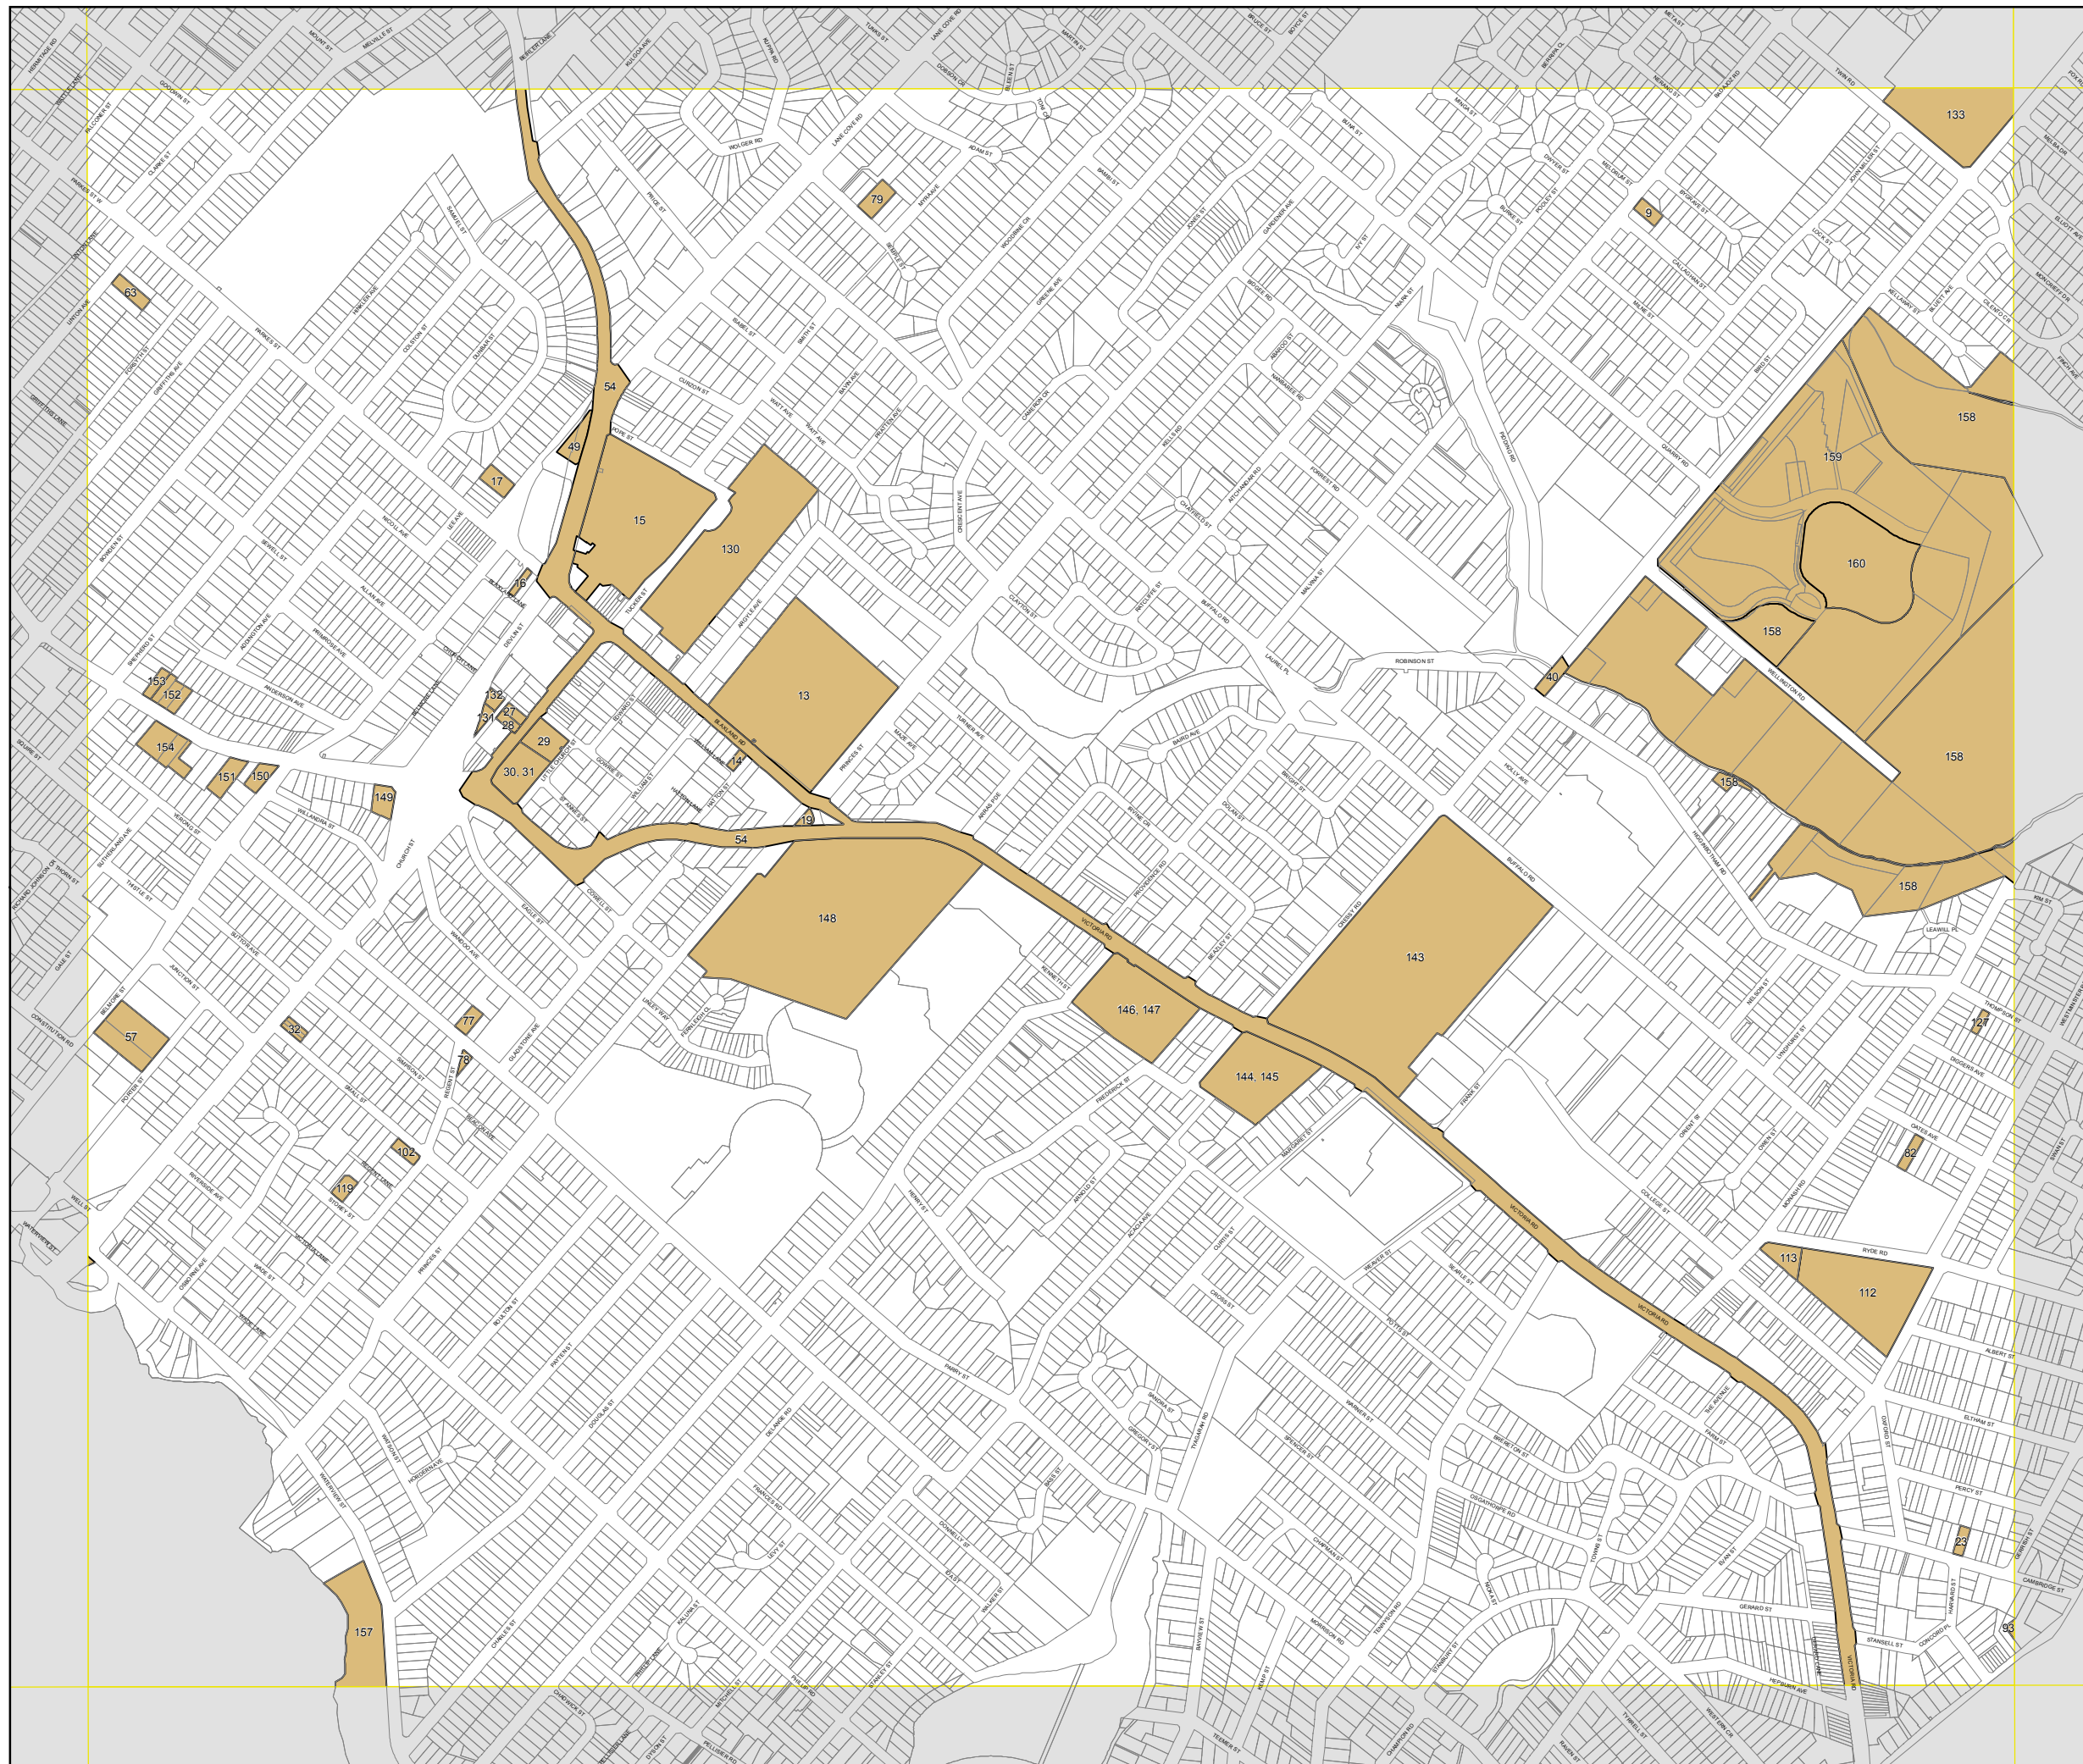

Ryde Local Environmental Plan 2010

Heritage Map - Sheet HER_006

Heritage

Conservation Area - General

Item - General

Cadastre

Cadastre 30/07/2009 © City of Ryde

Projection: MGA Zone 56
Datum: GDA94
Scale: 1:10,000 @ A3

Map identification number:
6700_CON_HER_006_010_20100512