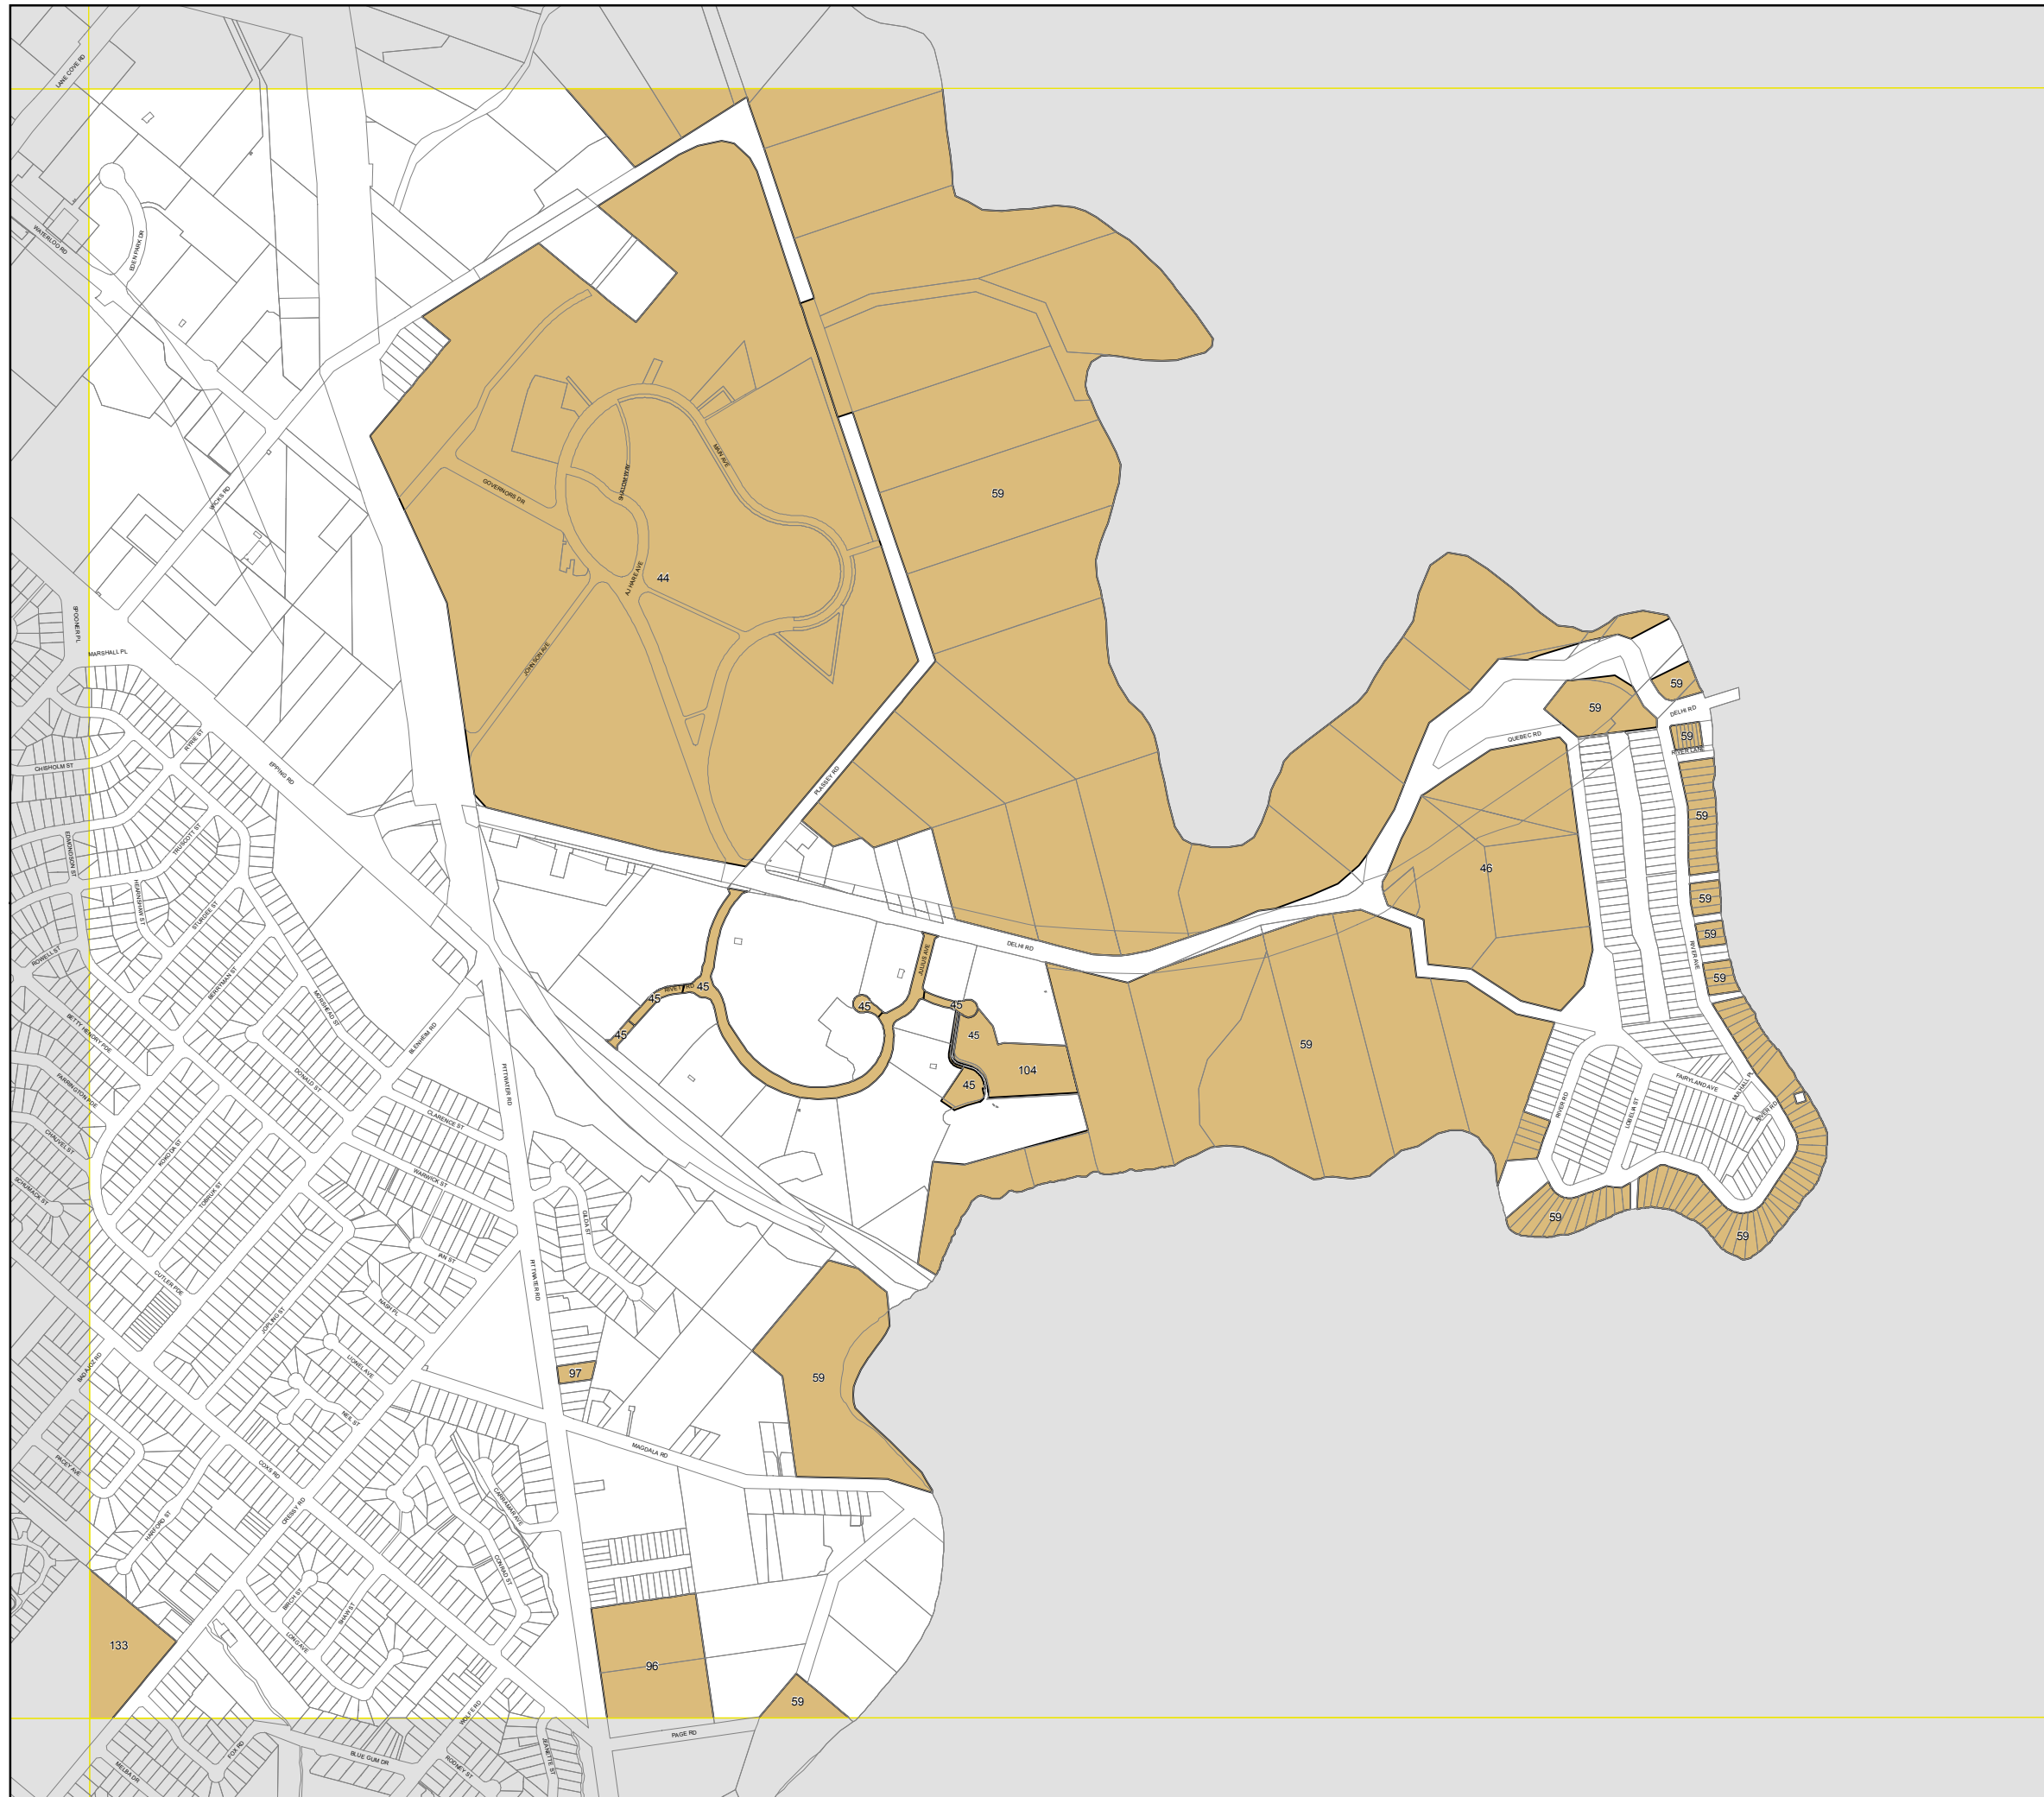

Ryde Local Environmental Plan 2010

Heritage Map - Sheet HER_009

Heritage

Conservation Area - General

Item - General

Cadastre

Cadastre 30/07/2009 © City of Ryde

Projection: MGA Zone 56
Datum: GDA94
Scale: 1:10,000 @ A3

Map identification number:
6700_CON_HER_009_010_20100518