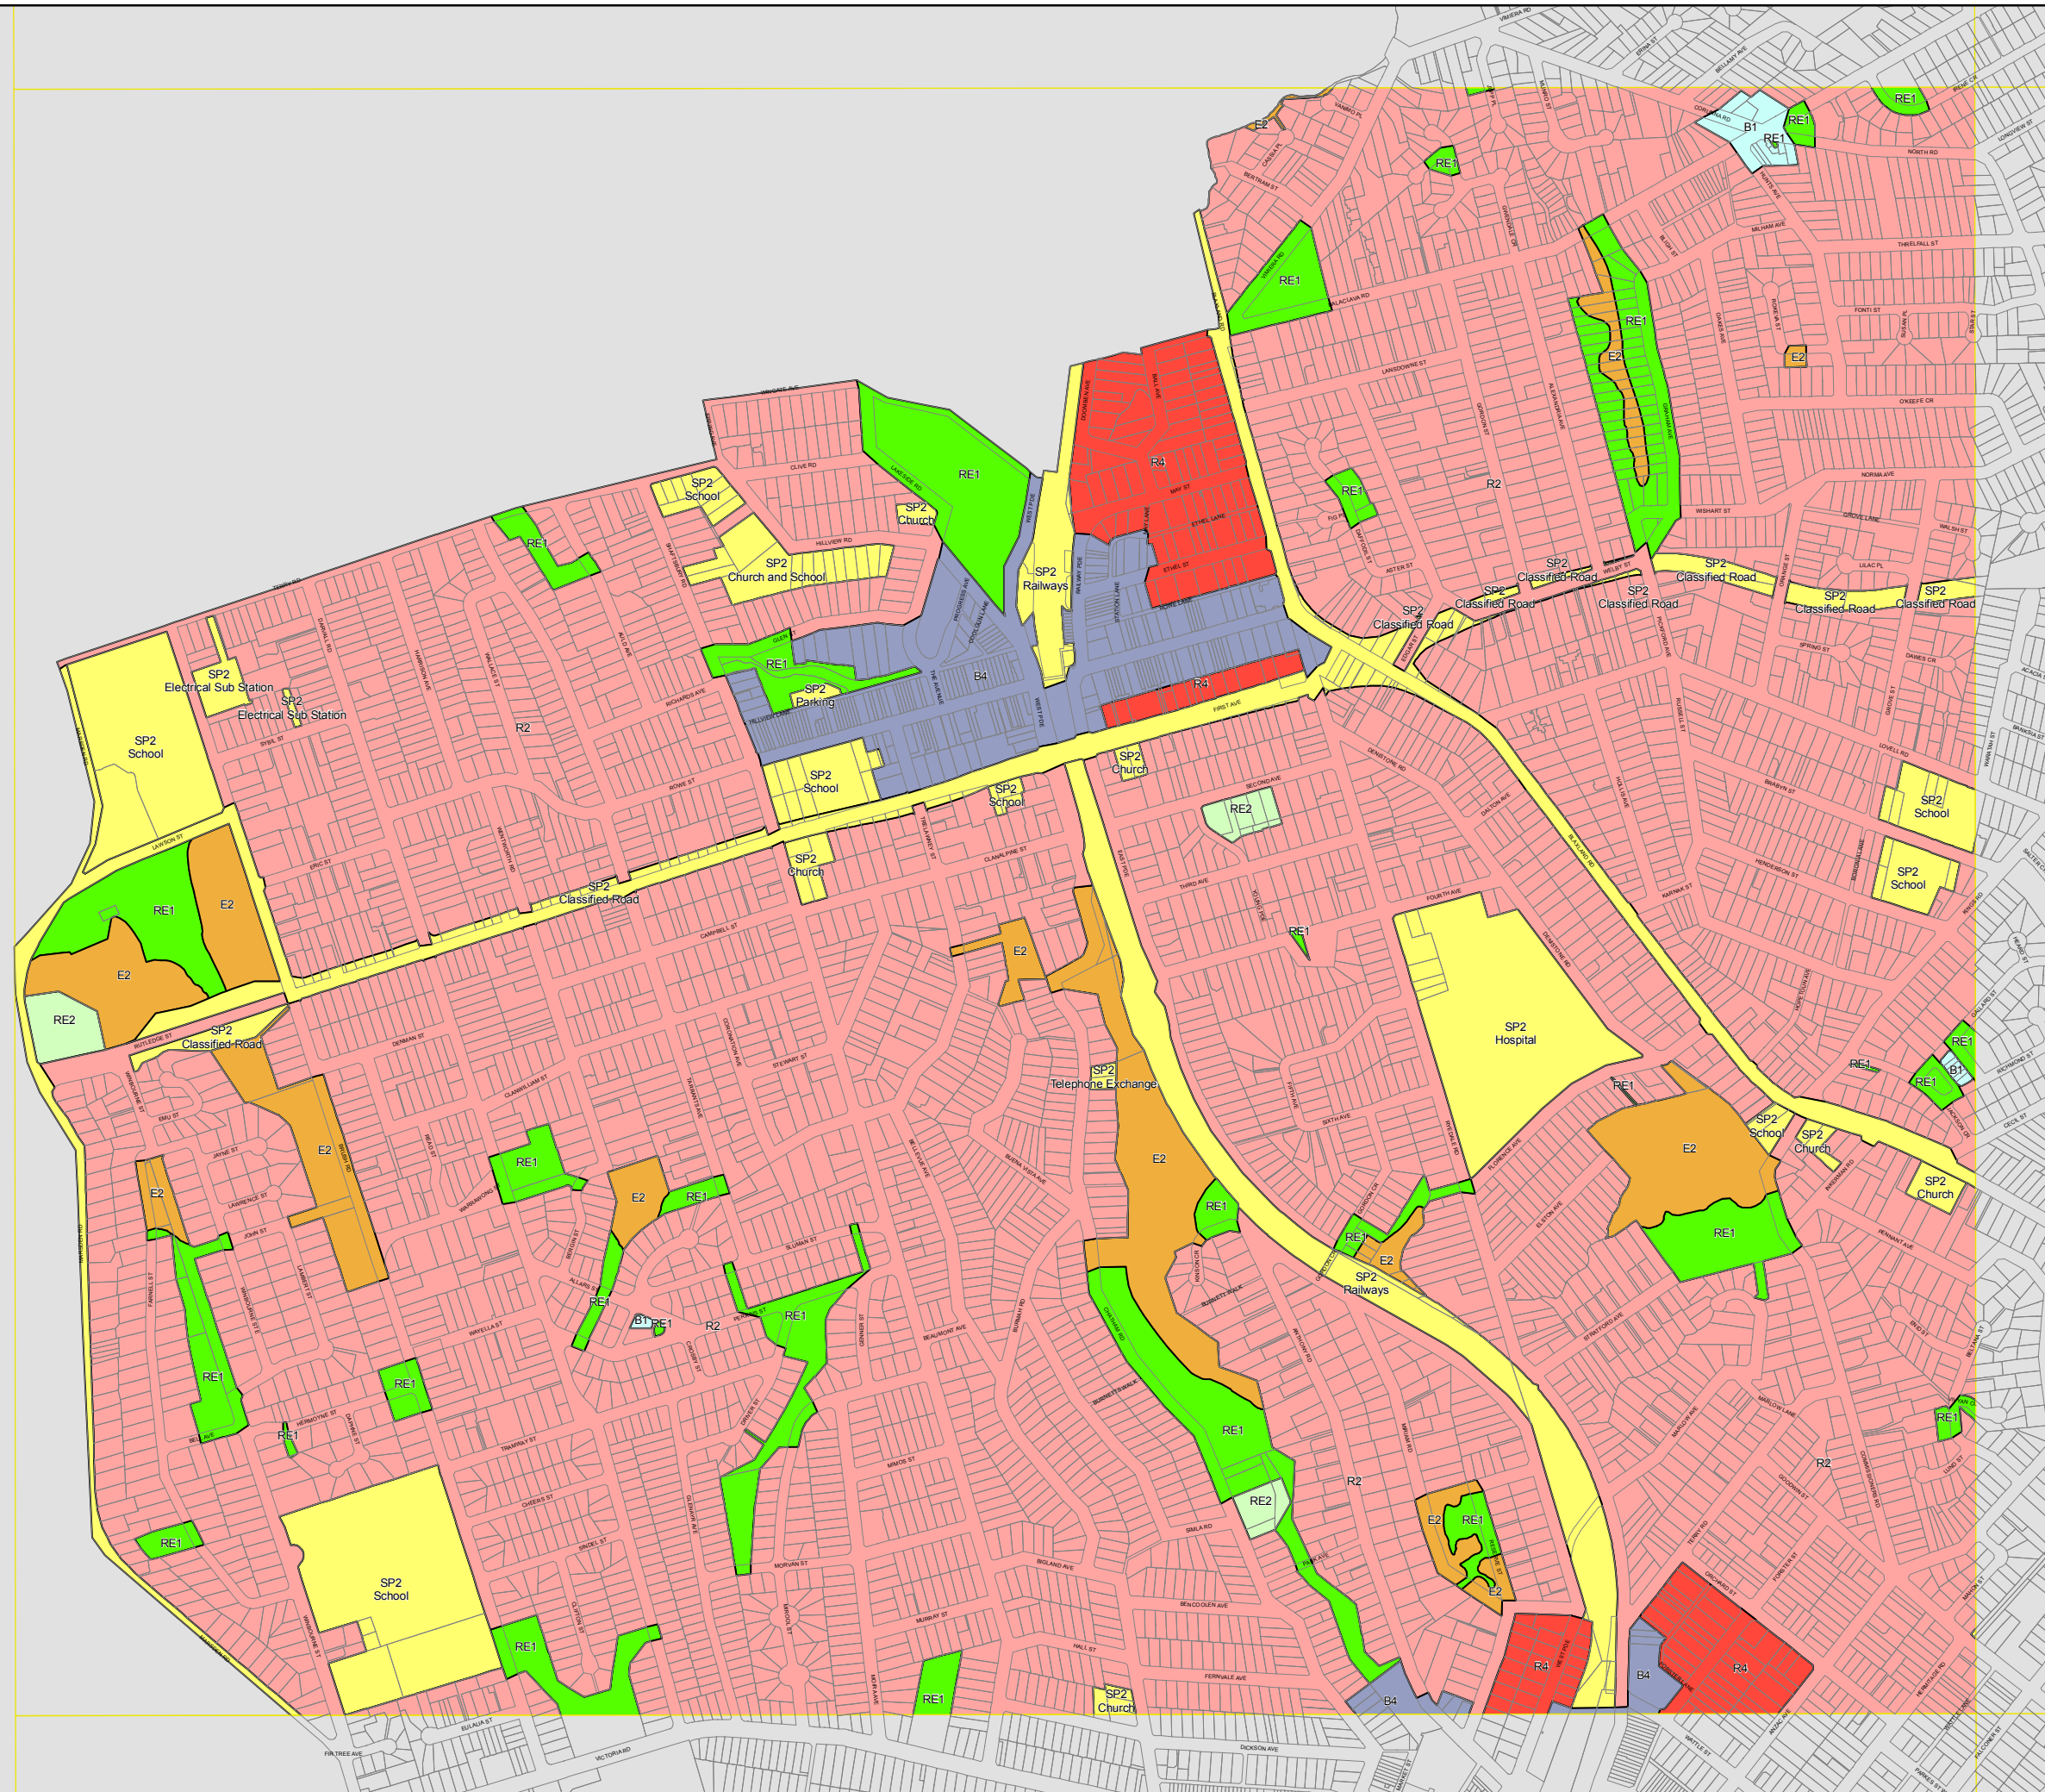

Ryde Local Environmental Plan 2010

Land Zoning Map - Sheet LZN_002

Zone

- B1 Neighbourhood Centre
- B3 Commercial Core
- B4 Mixed Use
- B5 Business Development
- B7 Business Park
- E1 National Parks and Nature Reserves
- E2 Environmental Conservation
- IN2 Light Industrial
- IN4 Working Waterfront
- R1 General Residential
- R2 Low Density Residential
- R3 Medium Density Residential
- R4 High Density Residential
- RE1 Public Recreation
- RE2 Private Recreation
- SP1 Special Activities
- SP2 Infrastructure
- UL Unzoned Land
- DM Deferred matters

Cadastre

Cadastre 30/07/2009 © City of Ryde

Projection: MGA Zone 56
 Datum: GDA94
 Scale: 1:10,000 @ A3

Map identification number:
 6700_CON_LZN_002_010_20100512