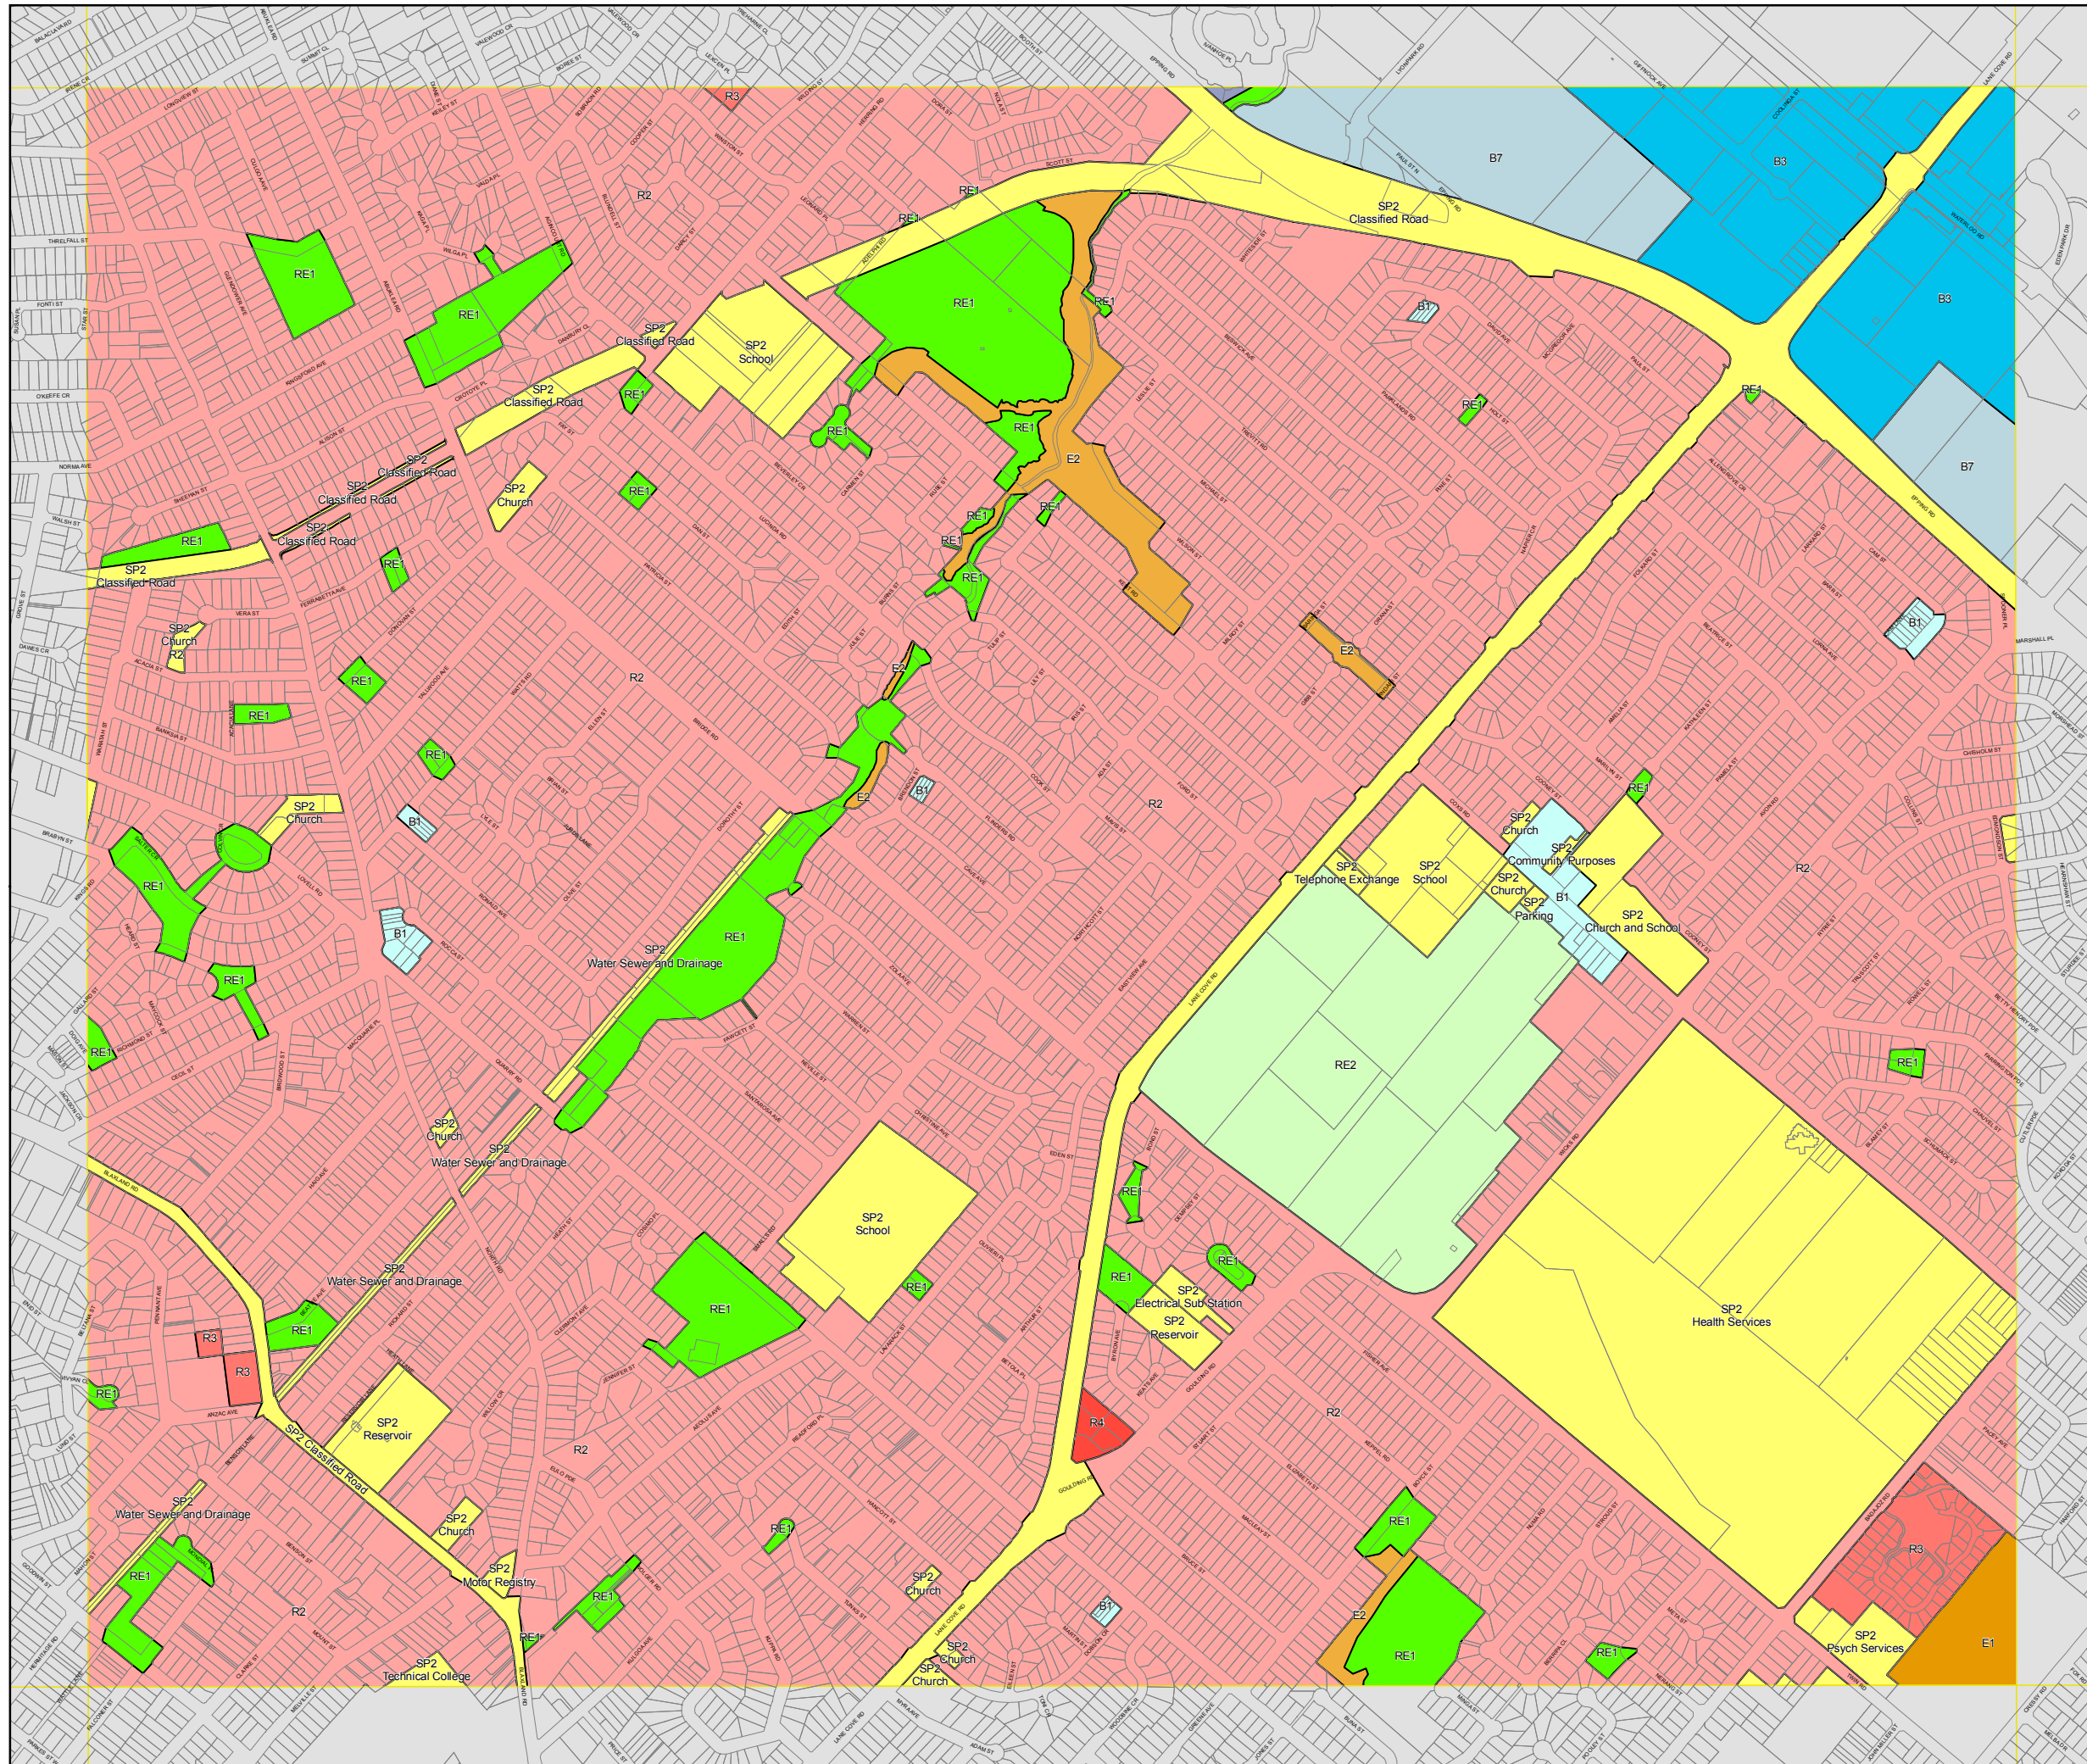

Ryde Local Environmental Plan 2010

Land Zoning Map - Sheet LZN_005

Zone

- B1 Neighbourhood Centre
- B3 Commercial Core
- B4 Mixed Use
- B5 Business Development
- B7 Business Park
- E1 National Parks and Nature Reserves
- E2 Environmental Conservation
- IN2 Light Industrial
- IN4 Working Waterfront
- R1 General Residential
- R2 Low Density Residential
- R3 Medium Density Residential
- R4 High Density Residential
- RE1 Public Recreation
- RE2 Private Recreation
- SP1 Special Activities
- SP2 Infrastructure
- UL Unzoned Land
- DM Deferred matters

Cadastre

Cadastre 30/07/2009 © City of Ryde

Projection: MGA Zone 56 Datum: GDA94 Scale: 1:10,000 @ A3

Map identification number: 6700_CON_LZN_005_010_20100512