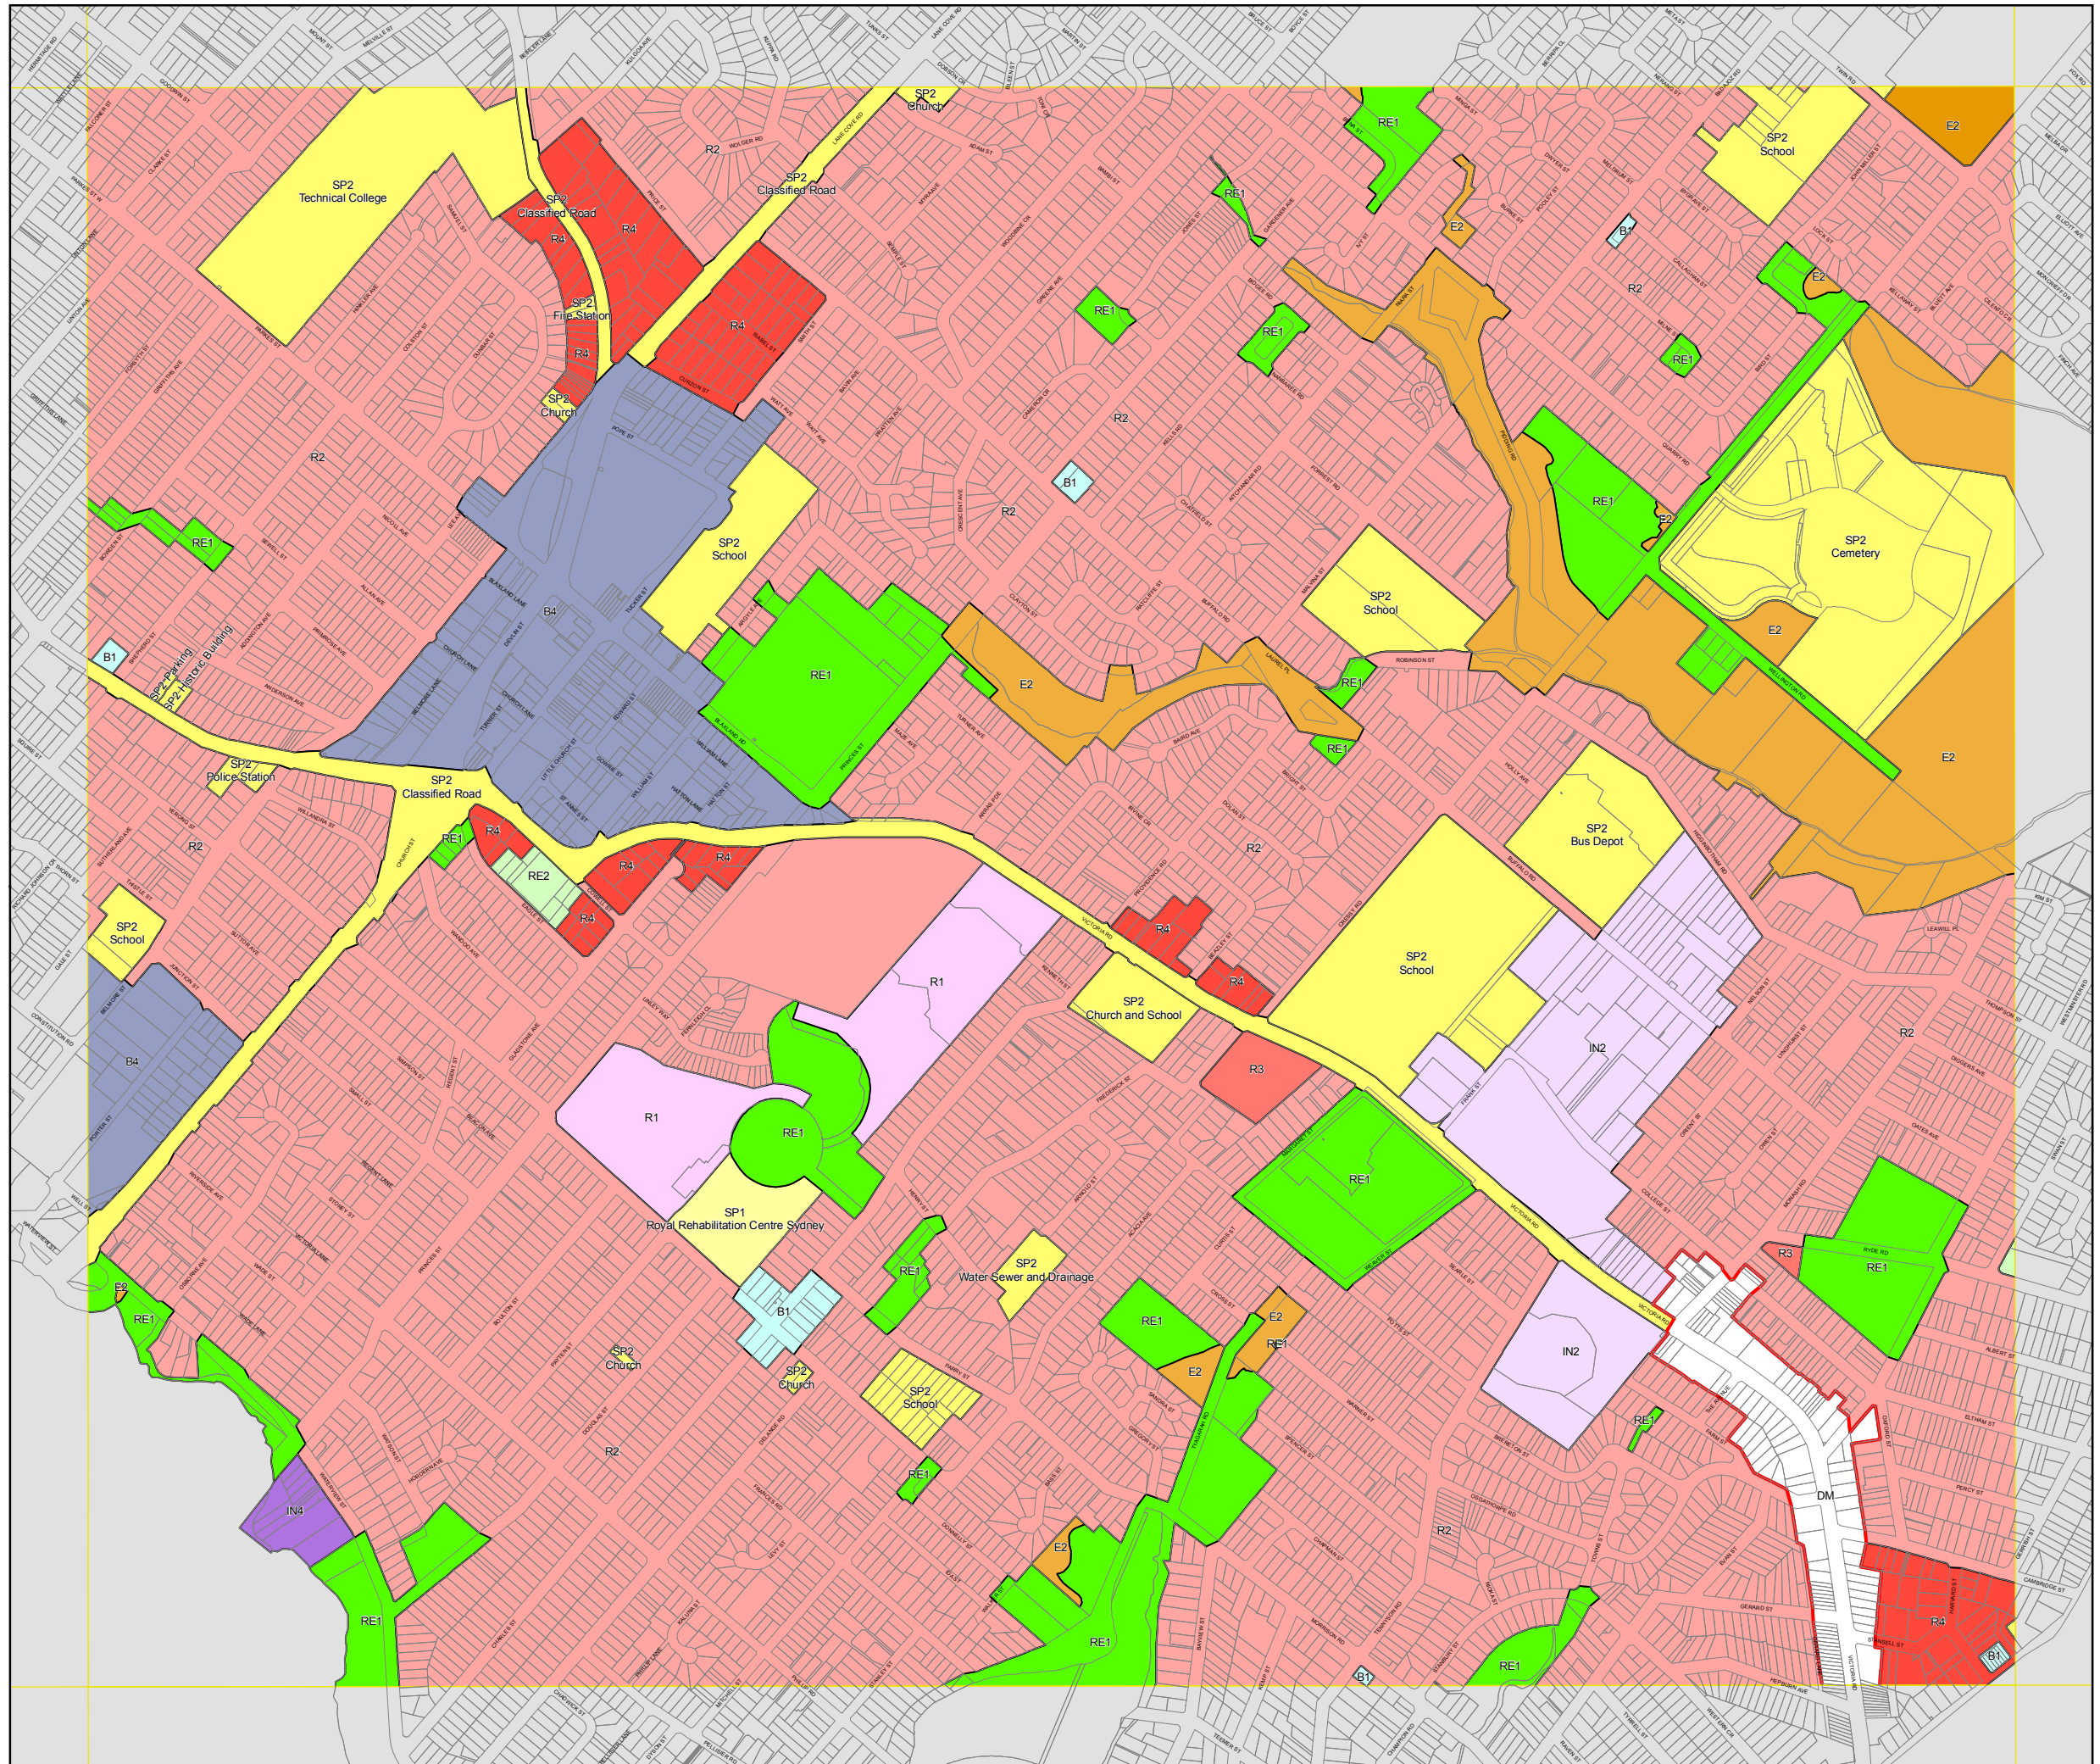

Ryde Local Environmental Plan 2010

Land Zoning Map - Sheet LZN_006

Zone

- B1 Neighbourhood Centre
- B3 Commercial Core
- B4 Mixed Use
- B5 Business Development
- B7 Business Park
- E1 National Parks and Nature Reserves
- E2 Environmental Conservation
- IN2 Light Industrial
- IN4 Working Waterfront
- R1 General Residential
- R2 Low Density Residential
- R3 Medium Density Residential
- R4 High Density Residential
- RE1 Public Recreation
- RE2 Private Recreation
- SP1 Special Activities
- SP2 Infrastructure
- UL Unzoned Land
- DM Deferred matters

Cadastre

▭ Cadastre 30/07/2009 © City of Ryde

Projection: MGA Zone 56
Datum: GDA94
Scale: 1:10,000 @ A3

Map identification number:
6700_CON_LZN_006_010_20100512