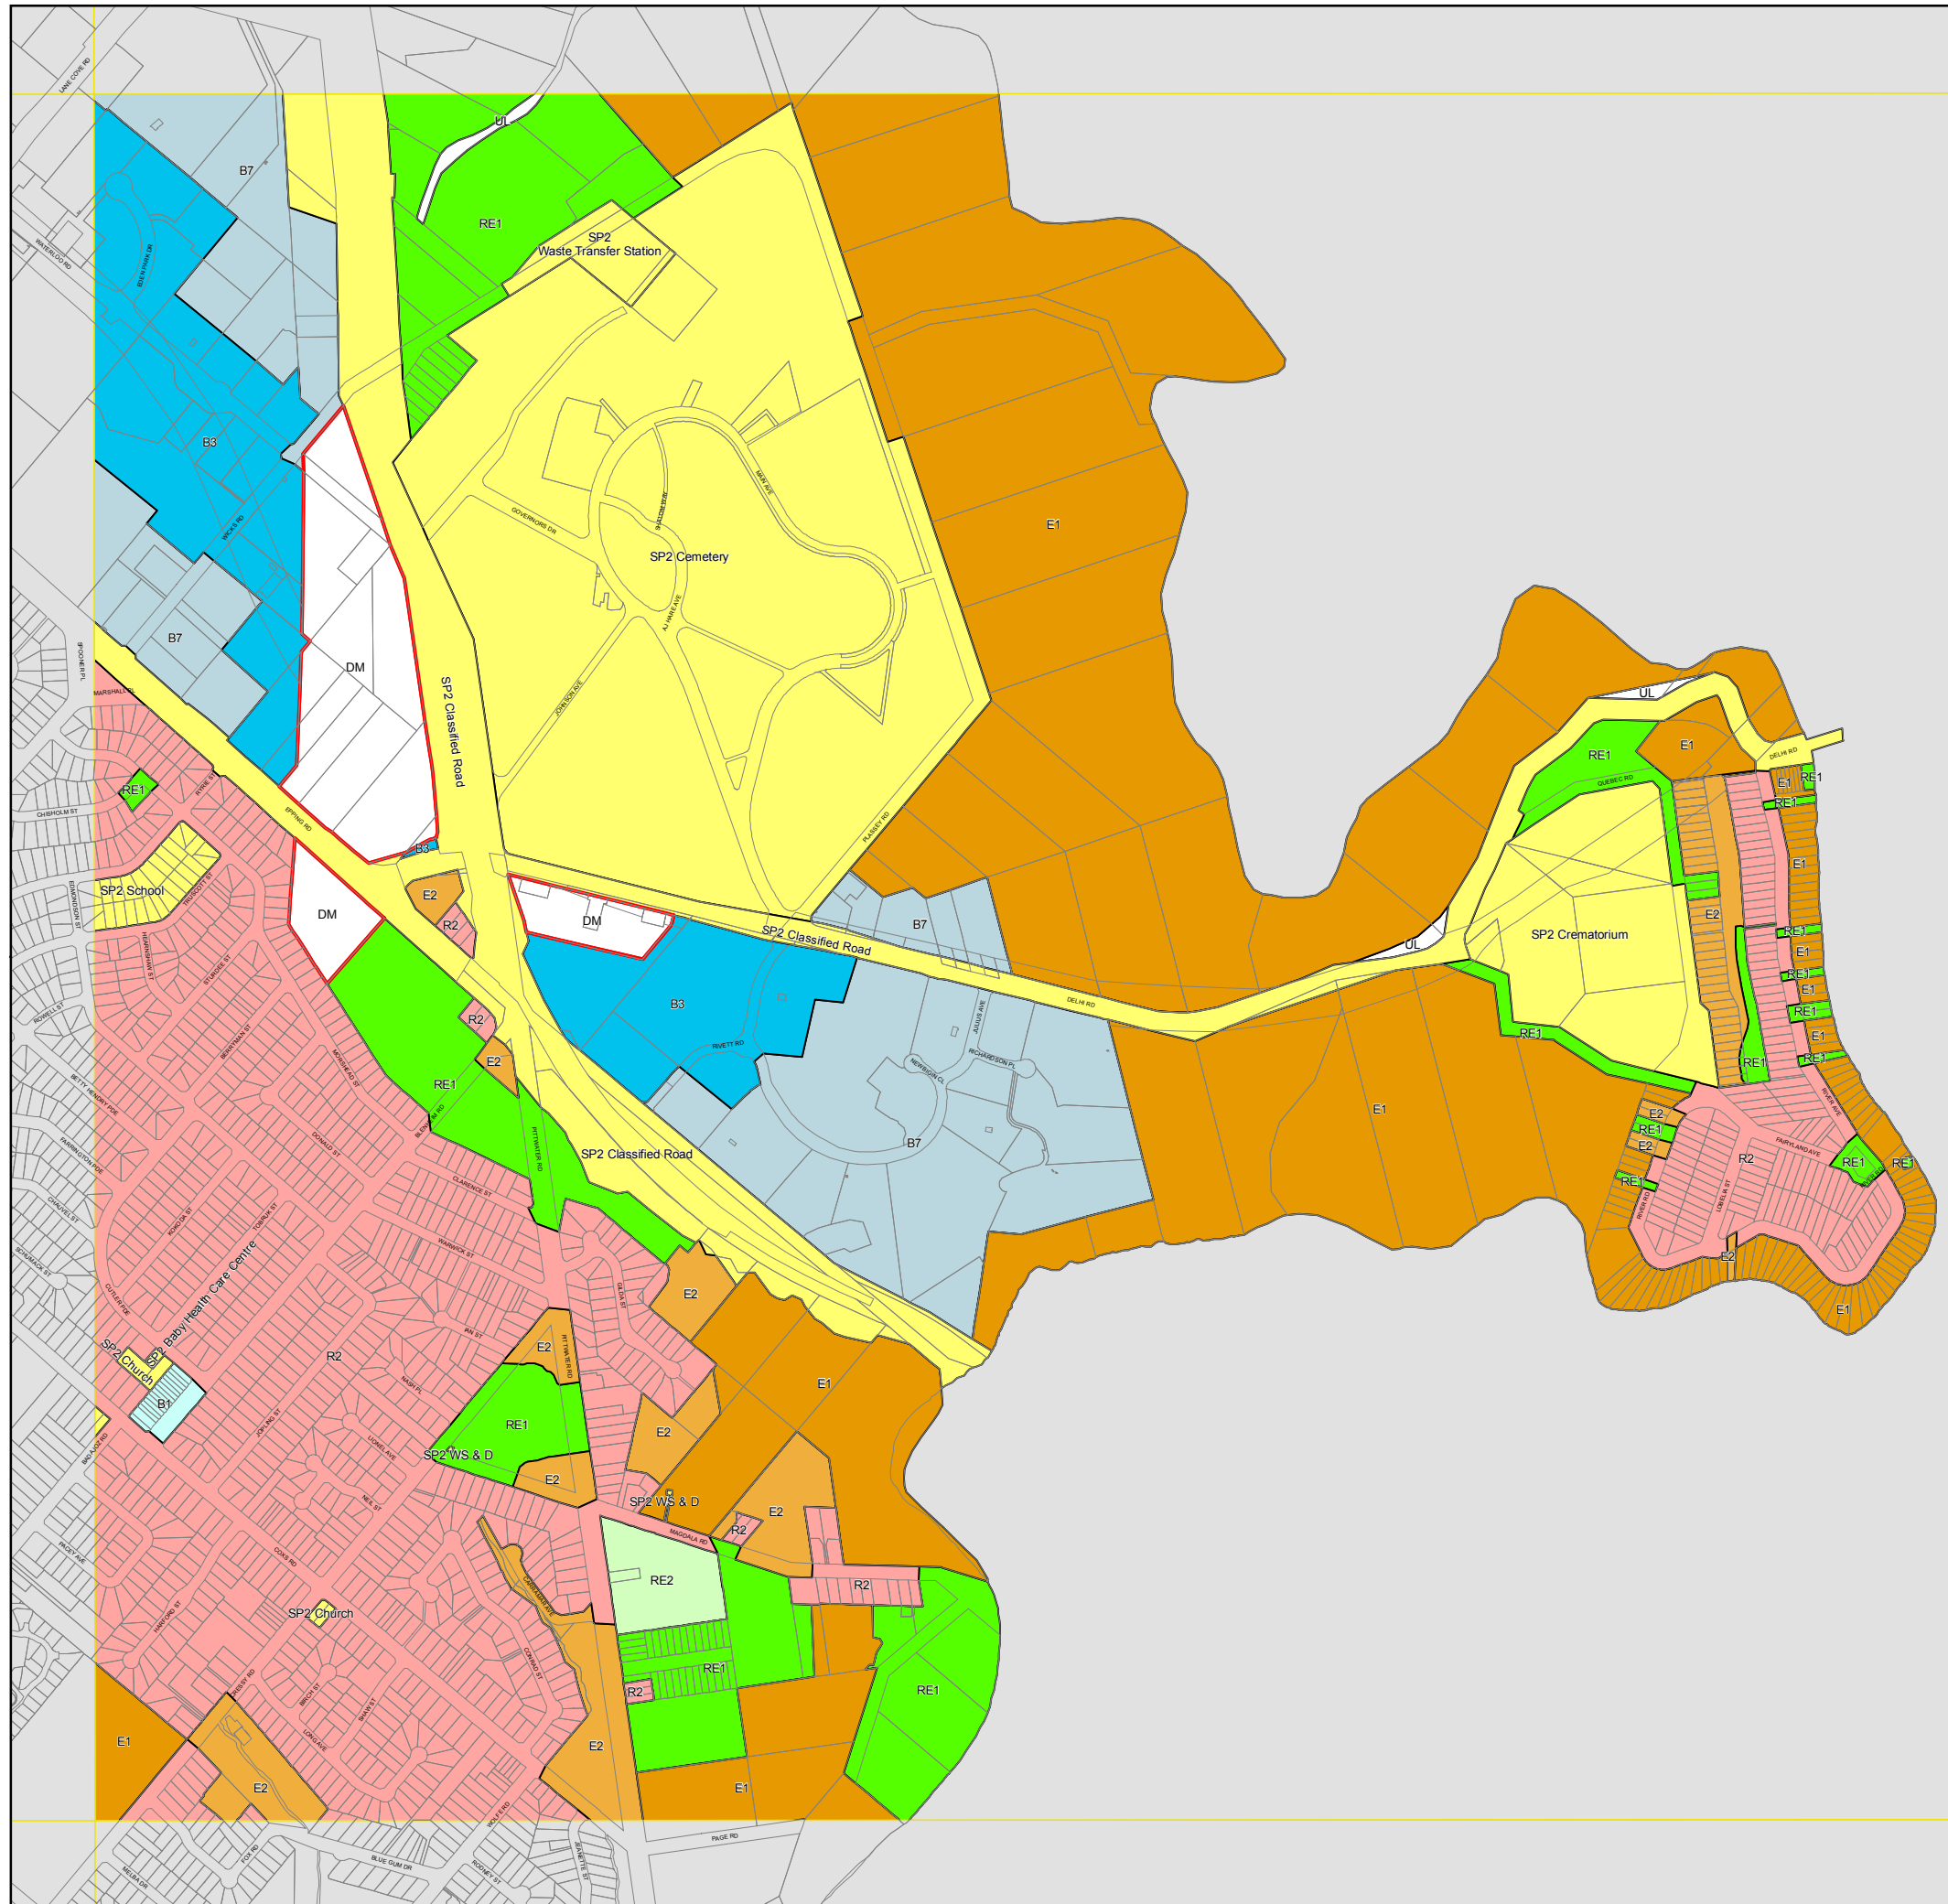

Ryde Local Environmental Plan 2010

Land Zoning Map - Sheet LZN_009

Zone

- B1 Neighbourhood Centre
- B3 Commercial Core
- B4 Mixed Use
- B5 Business Development
- B7 Business Park
- E1 National Parks and Nature Reserves
- E2 Environmental Conservation
- IN2 Light Industrial
- IN4 Working Waterfront
- R1 General Residential
- R2 Low Density Residential
- R3 Medium Density Residential
- R4 High Density Residential
- RE1 Public Recreation
- RE2 Private Recreation
- SP1 Special Activities
- SP2 Infrastructure
- UL Unzoned Land
- DM Deferred matters

Cadastre

□ Cadastre 30/07/2009 © City of Ryde

Projection: MGA Zone 56
 Datum: GDA94
 Scale: 1:110,000 @ A3

Map identification number:
 6700_CON_LZN_009_010_20100526