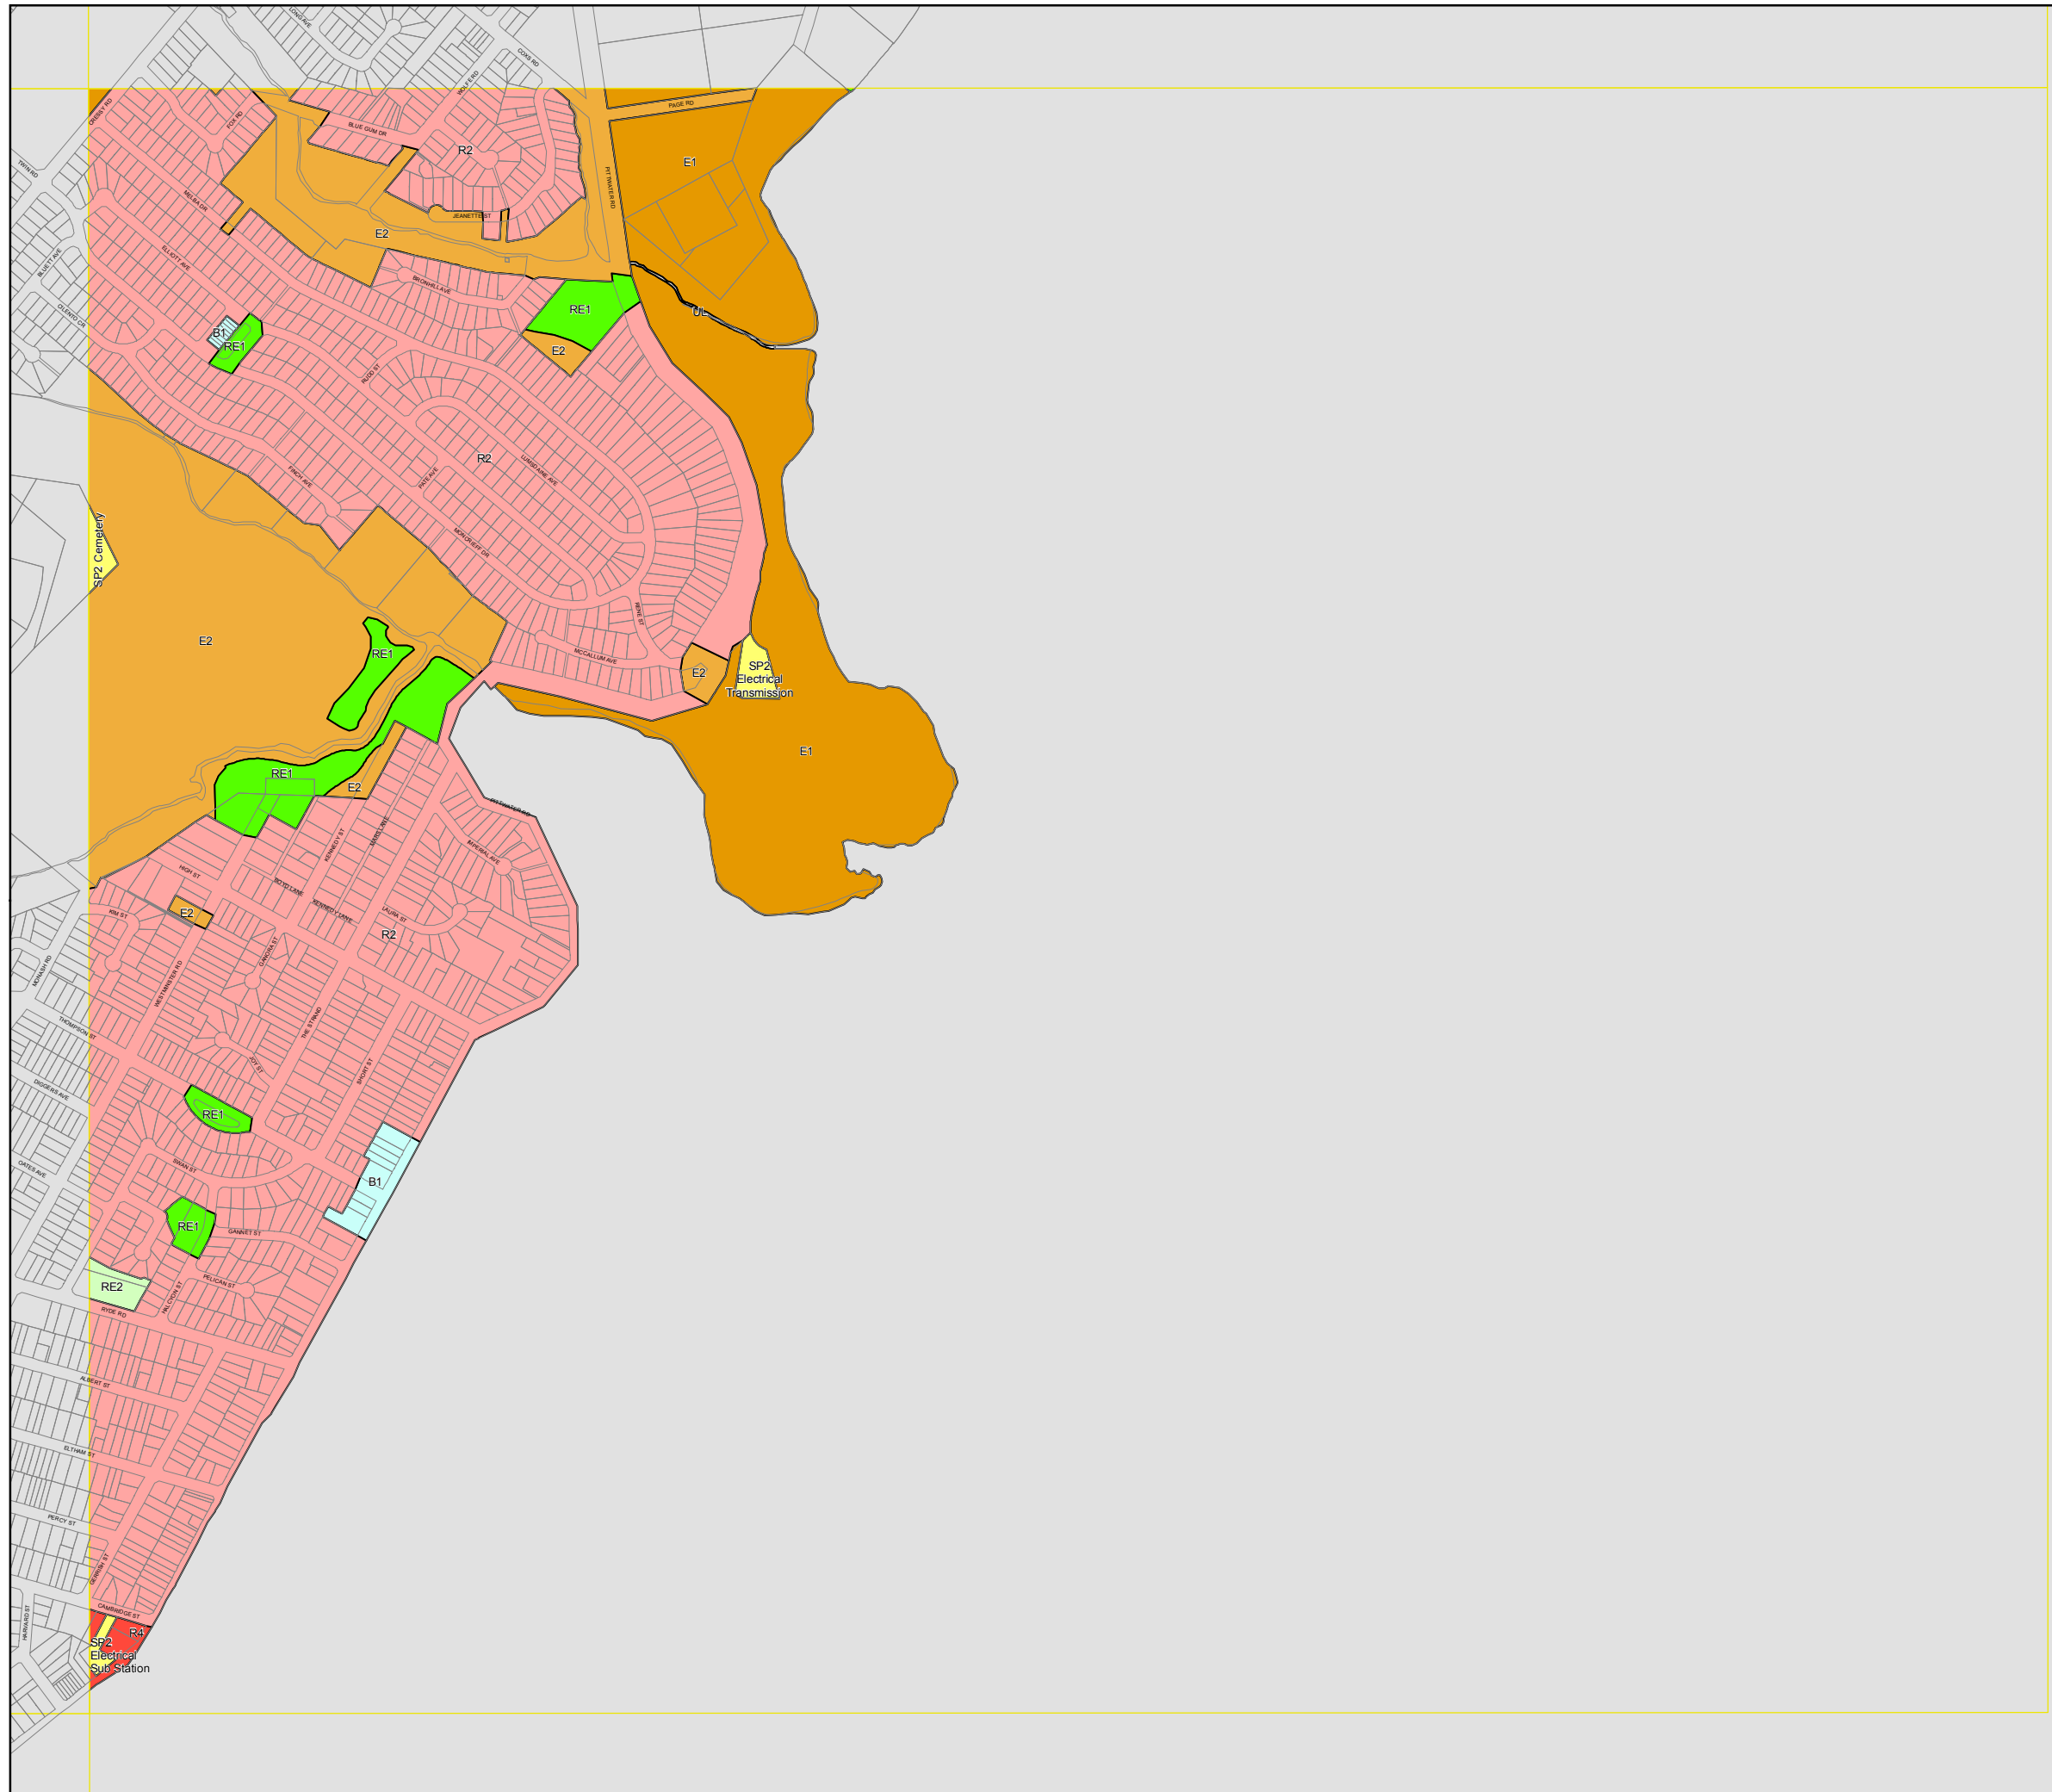

# Ryde Local Environmental Plan 2010

## Land Zoning Map - Sheet LZN\_010

- Zone**
- B1 Neighbourhood Centre
  - B3 Commercial Core
  - B4 Mixed Use
  - B5 Business Development
  - B7 Business Park
  - E1 National Parks and Nature Reserves
  - E2 Environmental Conservation
  - IN2 Light Industrial
  - IN4 Working Waterfront
  - R1 General Residential
  - R2 Low Density Residential
  - R3 Medium Density Residential
  - R4 High Density Residential
  - RE1 Public Recreation
  - RE2 Private Recreation
  - SP1 Special Activities
  - SP2 Infrastructure
  - UL Unzoned Land
  - DM Deferred matters
- Cadastr**
- Cadastre 30/07/2009 © City of Ryde

Map identification number:  
6700\_CON\_LZN\_010\_010\_20100526