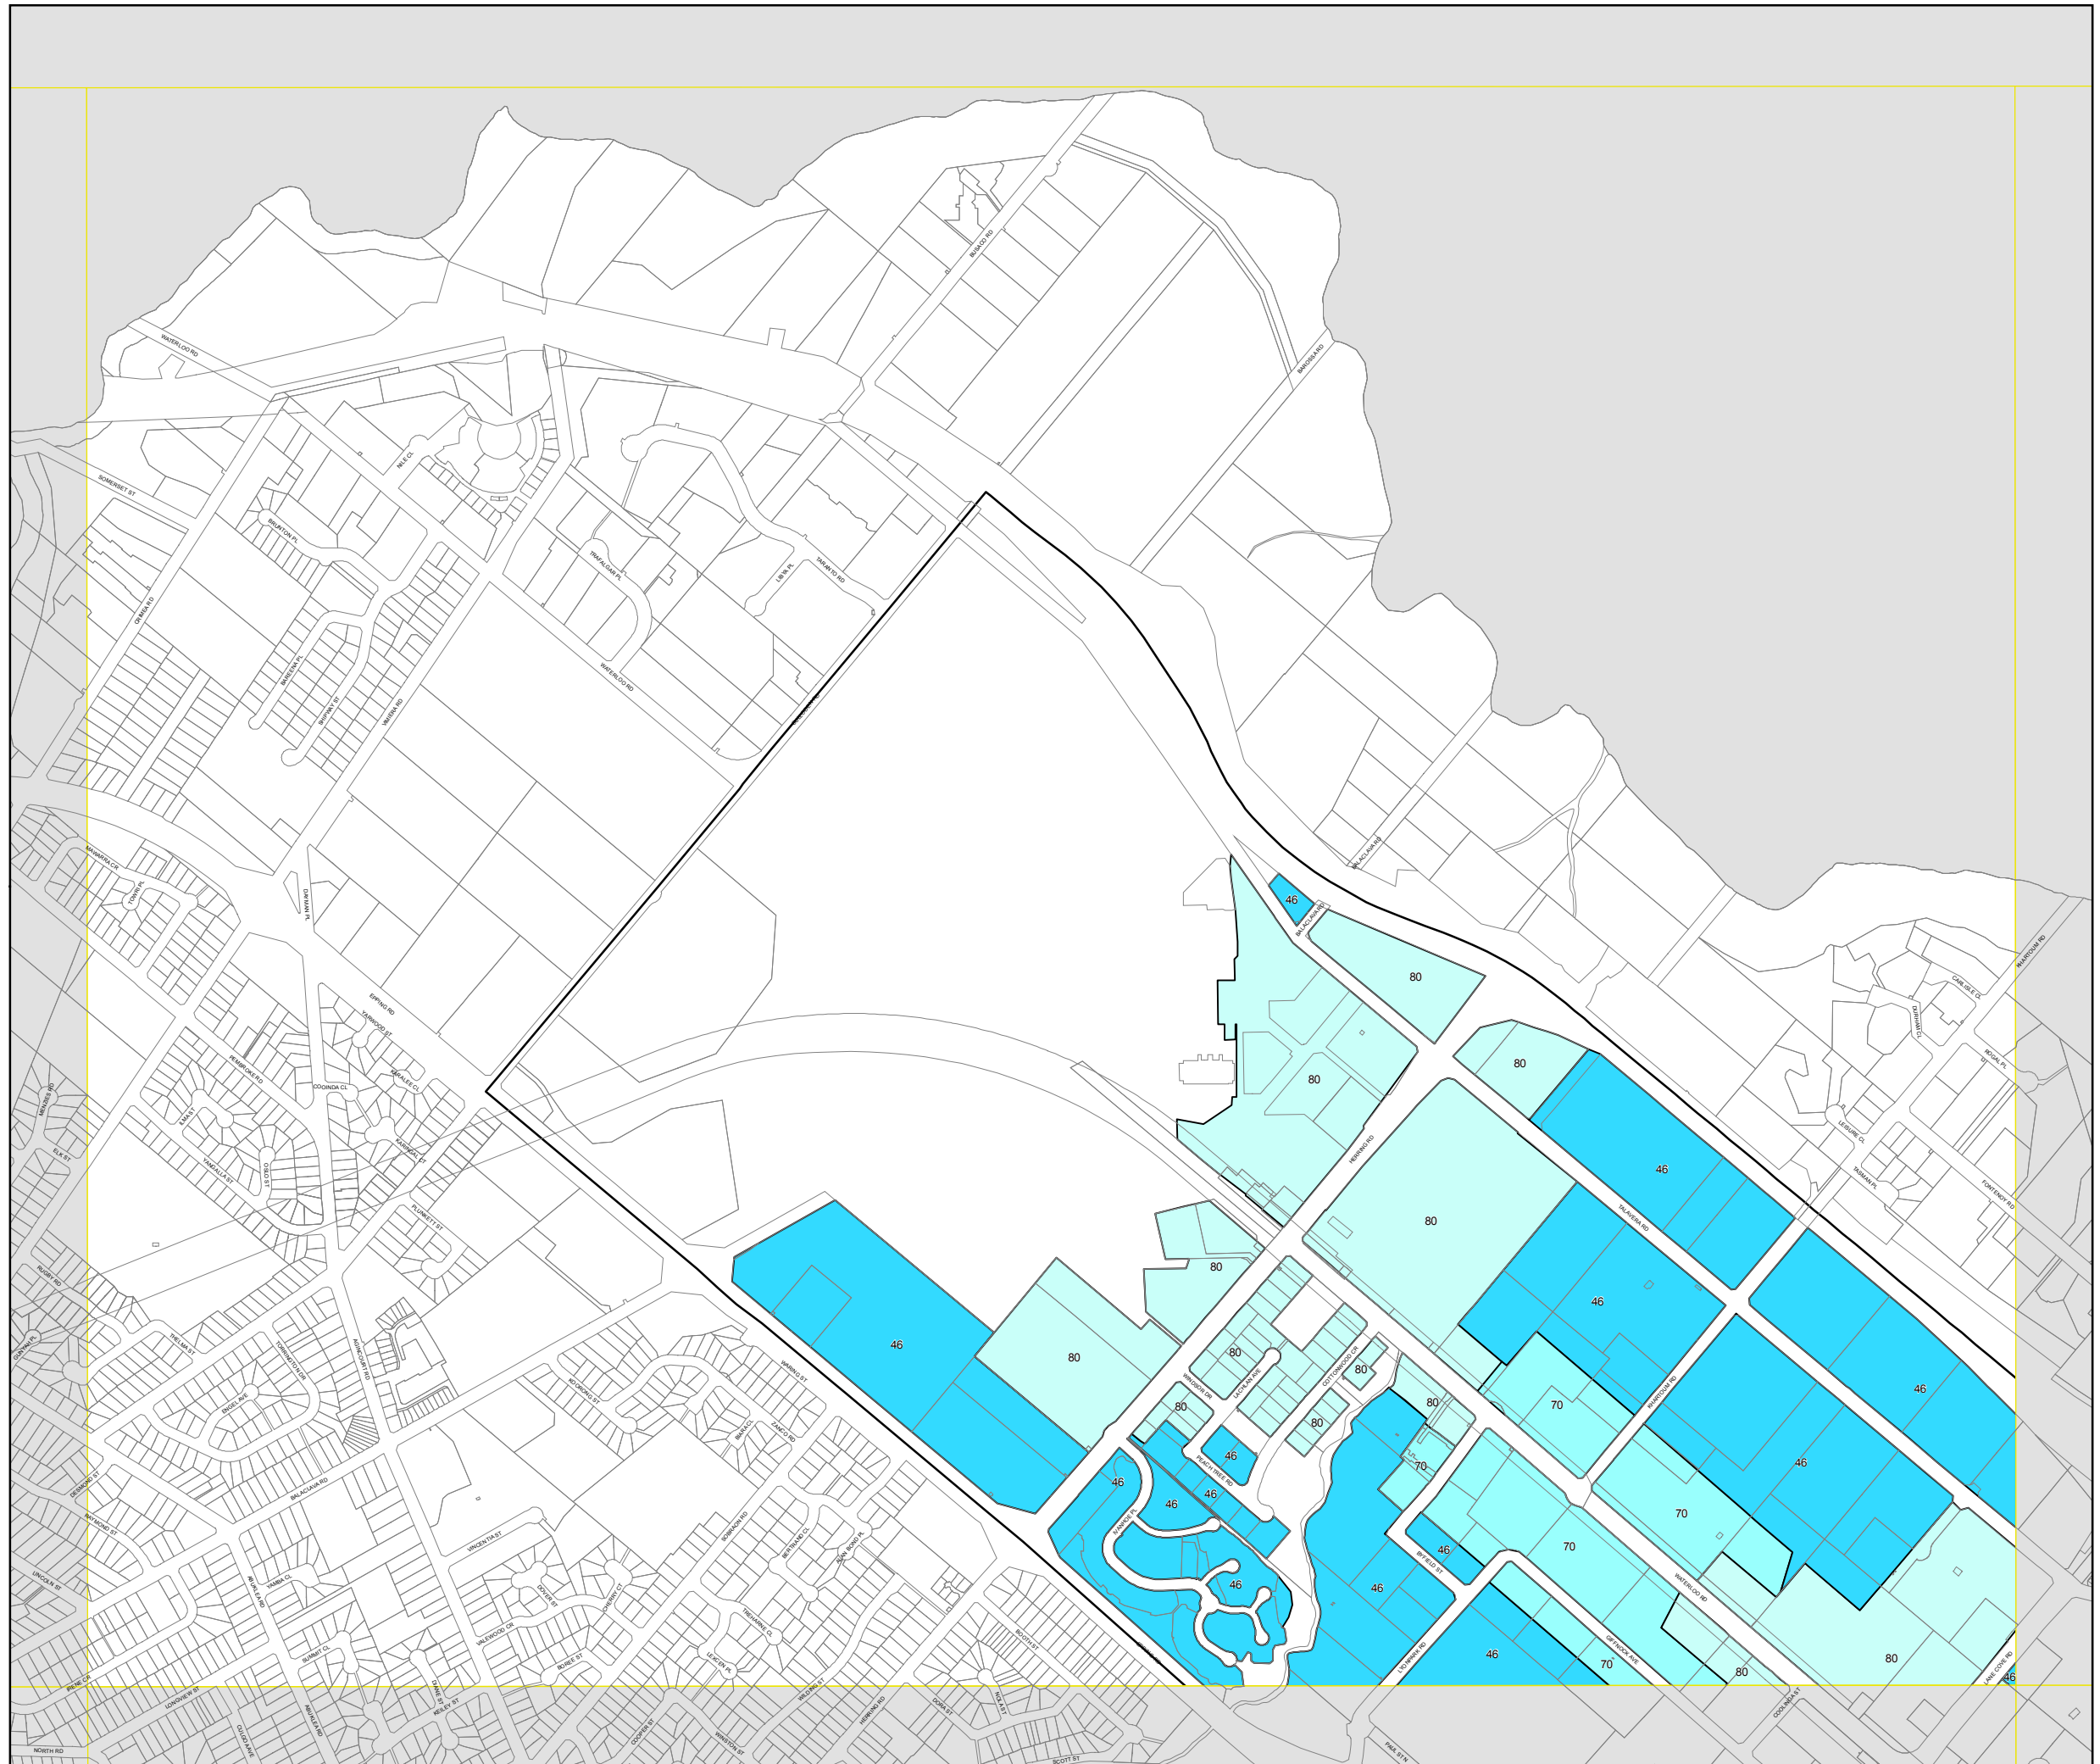

**Ryde Local Environmental Plan 2010**

**Macquarie Park Corridor Parking Restrictions Map - Sheet MPP\_004**

- Macquarie Park Corridor
- Parking**
- 1 Space / 80 m2 gross floor space
- 1 Space / 70 m2 gross floor space
- 1 Space / 46 m2 gross floor space
- Cadastre**
- Cadastre 30/07/2009 © City of Ryde

Projection: MGA Zone 56  
Datum: GDA94  
Scale: 1:10,000 @ A3

Map identification number:  
6700\_CON\_MPP\_004\_010\_20100412