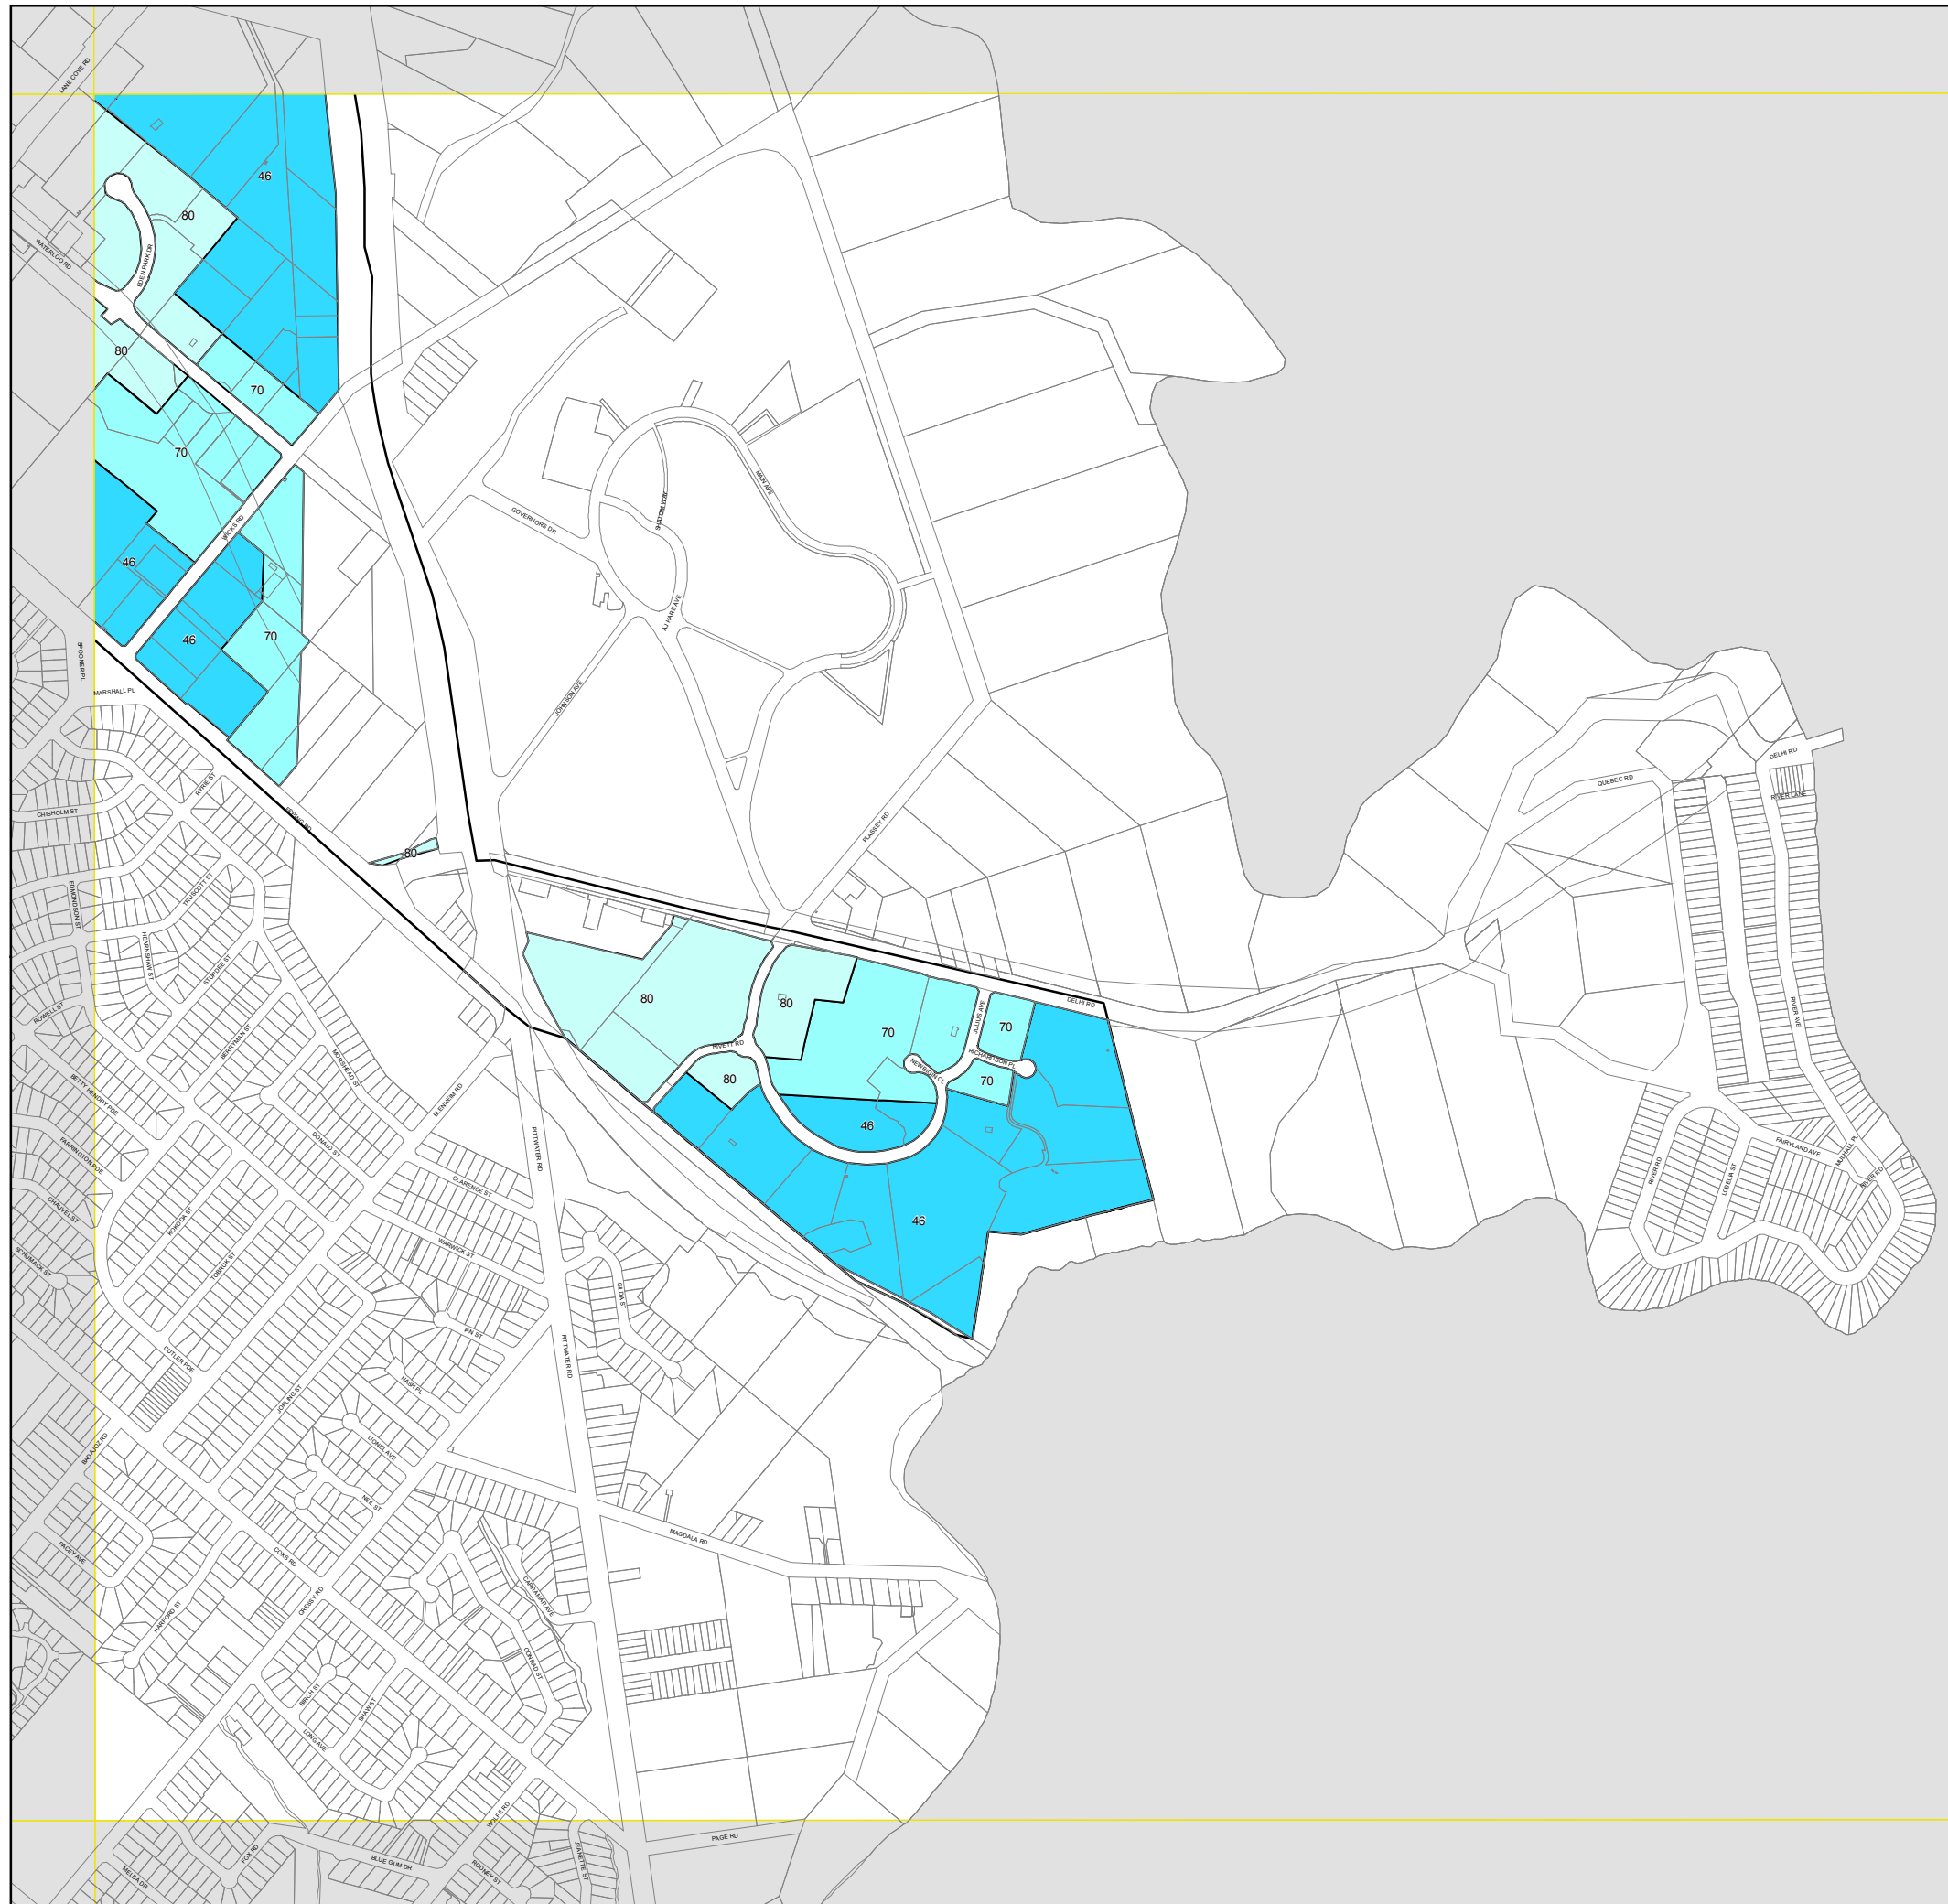

Ryde Local Environmental Plan 2010

Macquarie Park Corridor Parking Restrictions Map - Sheet MPP_009

Macquarie Park Corridor

Parking

- 1 Space / 80 m2 gross floor space
- 1 Space / 70 m2 gross floor space
- 1 Space / 46 m2 gross floor space

Cadastre

Cadastre 30/07/2009 © City of Ryde

0 200 400m

Scale: 1:10,000 @ A3

Projection: MGA Zone 56
Datum: GDA94

Map identification number:
6700_CON_MPP_009_010_20100512