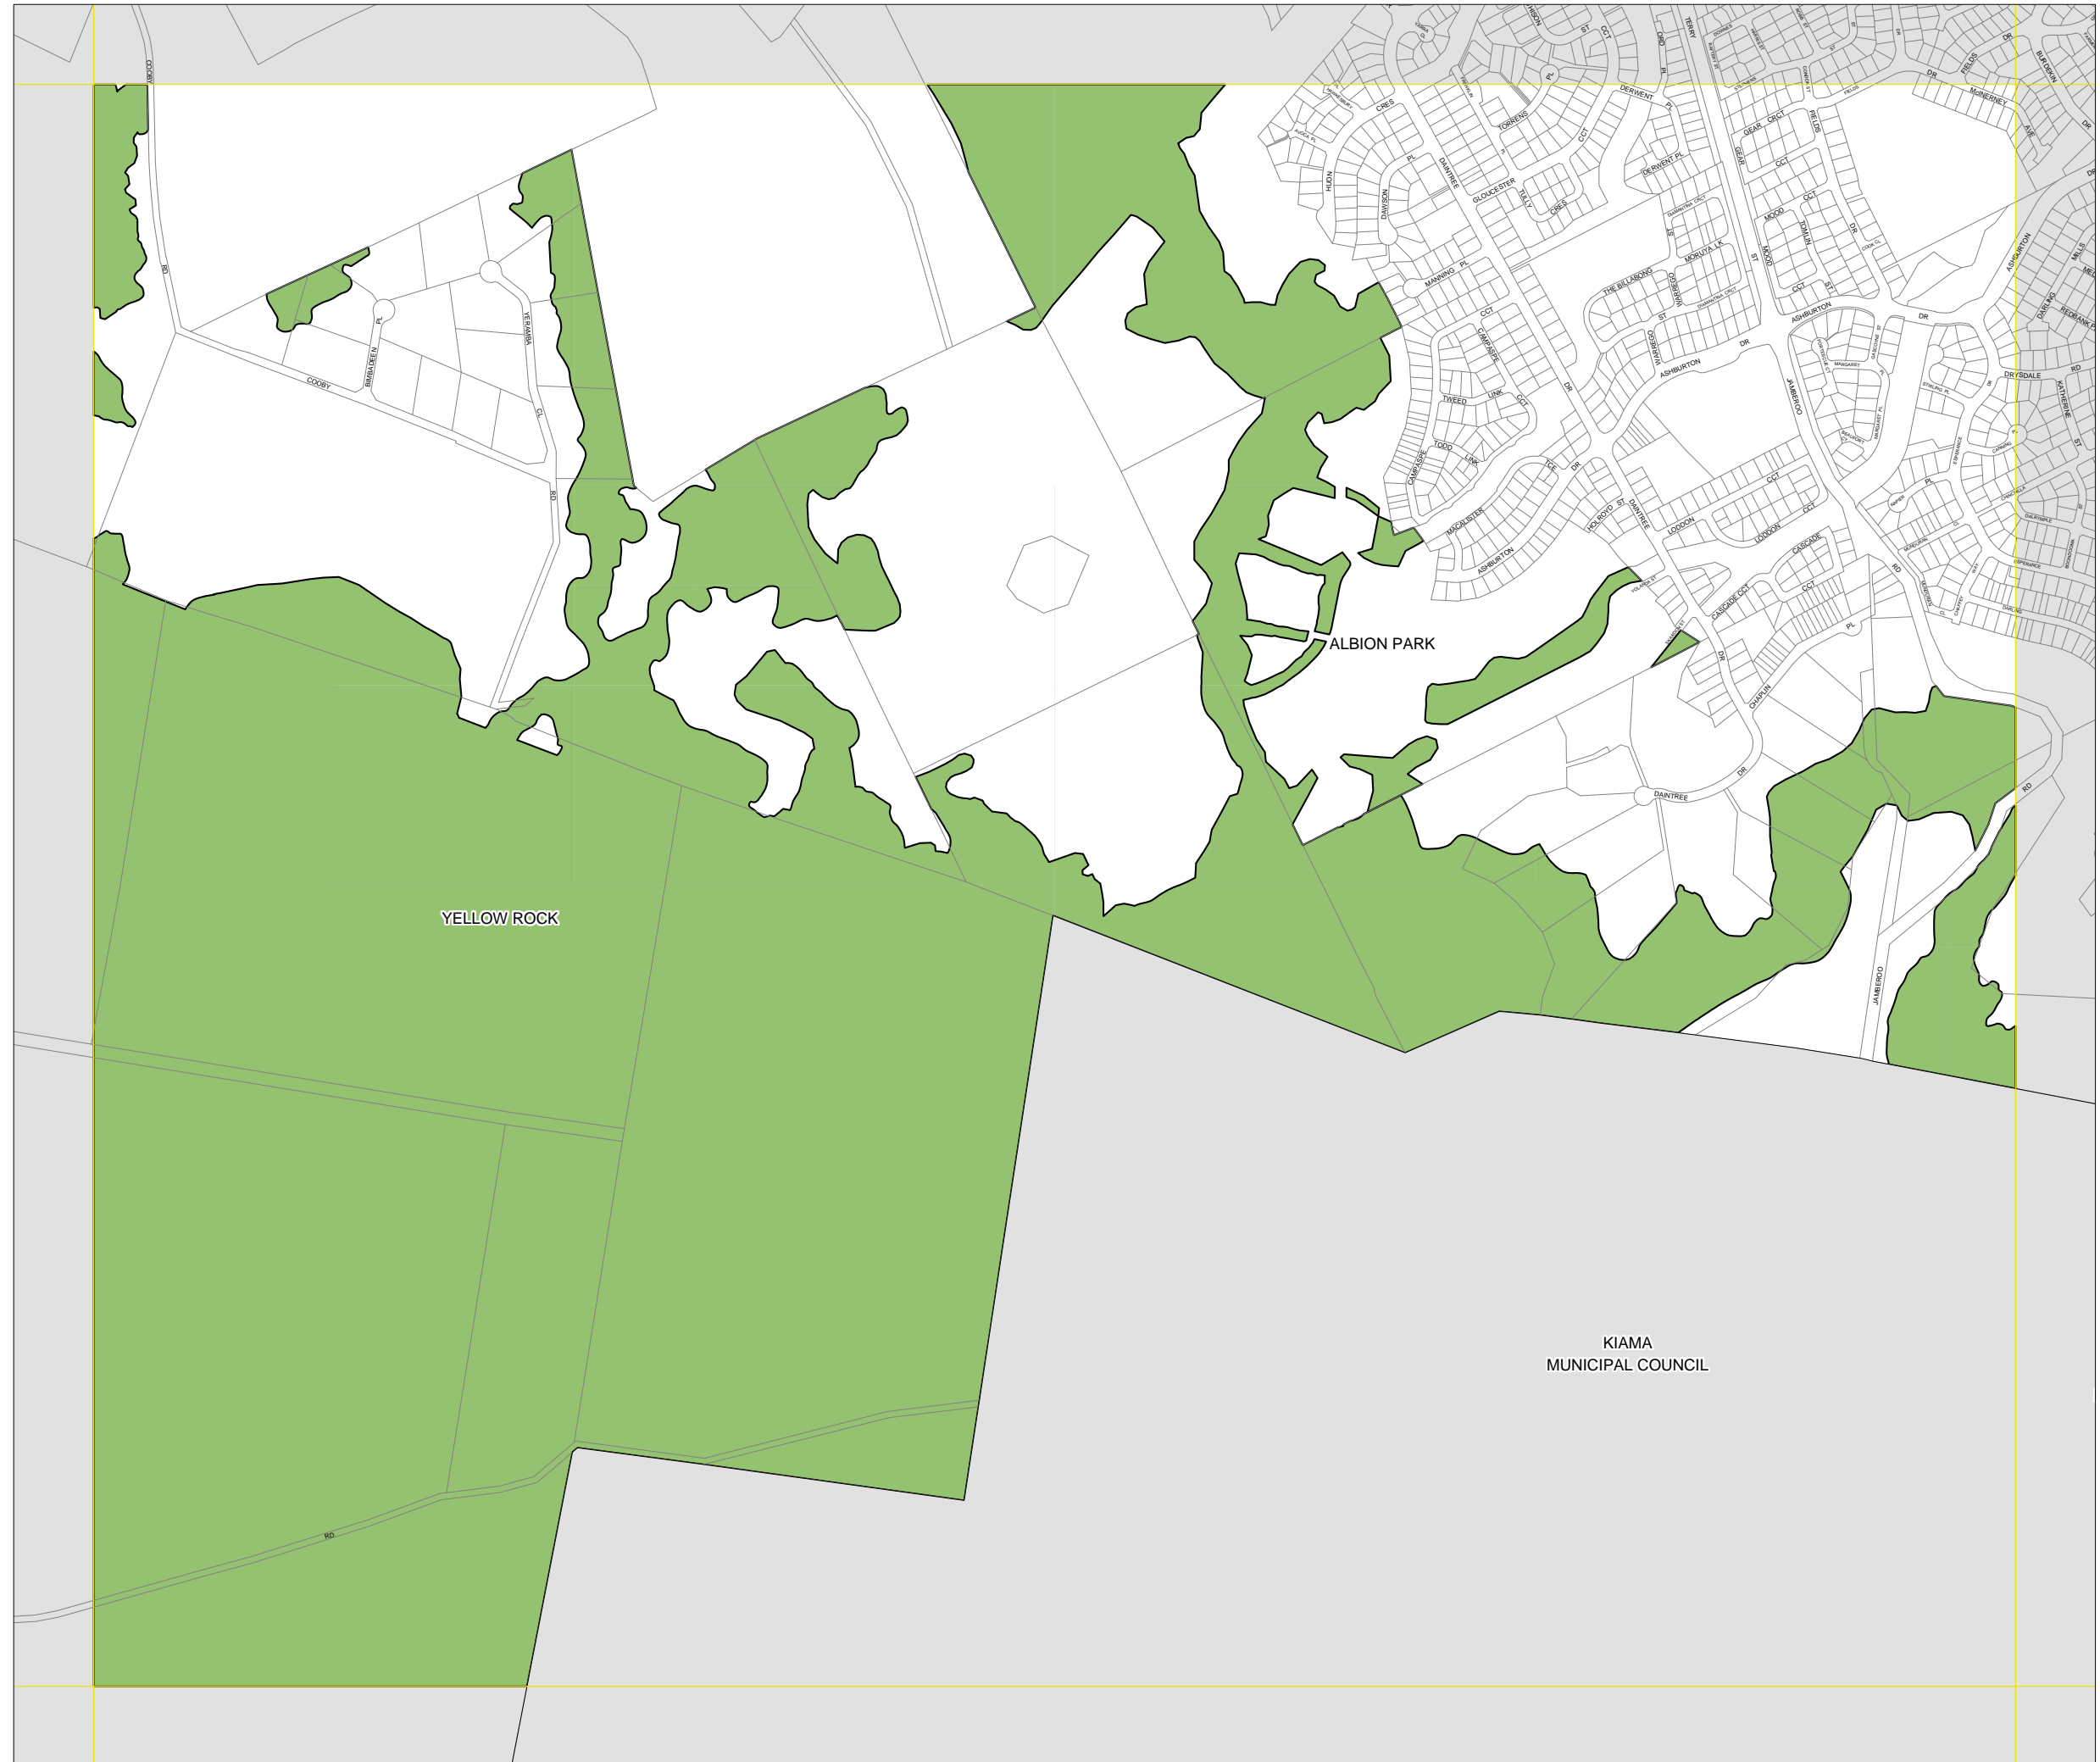

Shellharbour Local Environmental Plan 2013

Terrestrial Biodiversity Map - Sheet BIO_015

- Biodiversity
- Cadastre**
- Cadastre 28/03/2014 © Shellharbour City Council

KIAMA MUNICIPAL COUNCIL

Projection GDA 1994
MGA Zone 56
Map identification number:
6900_COM_BIO_015_010_20141105