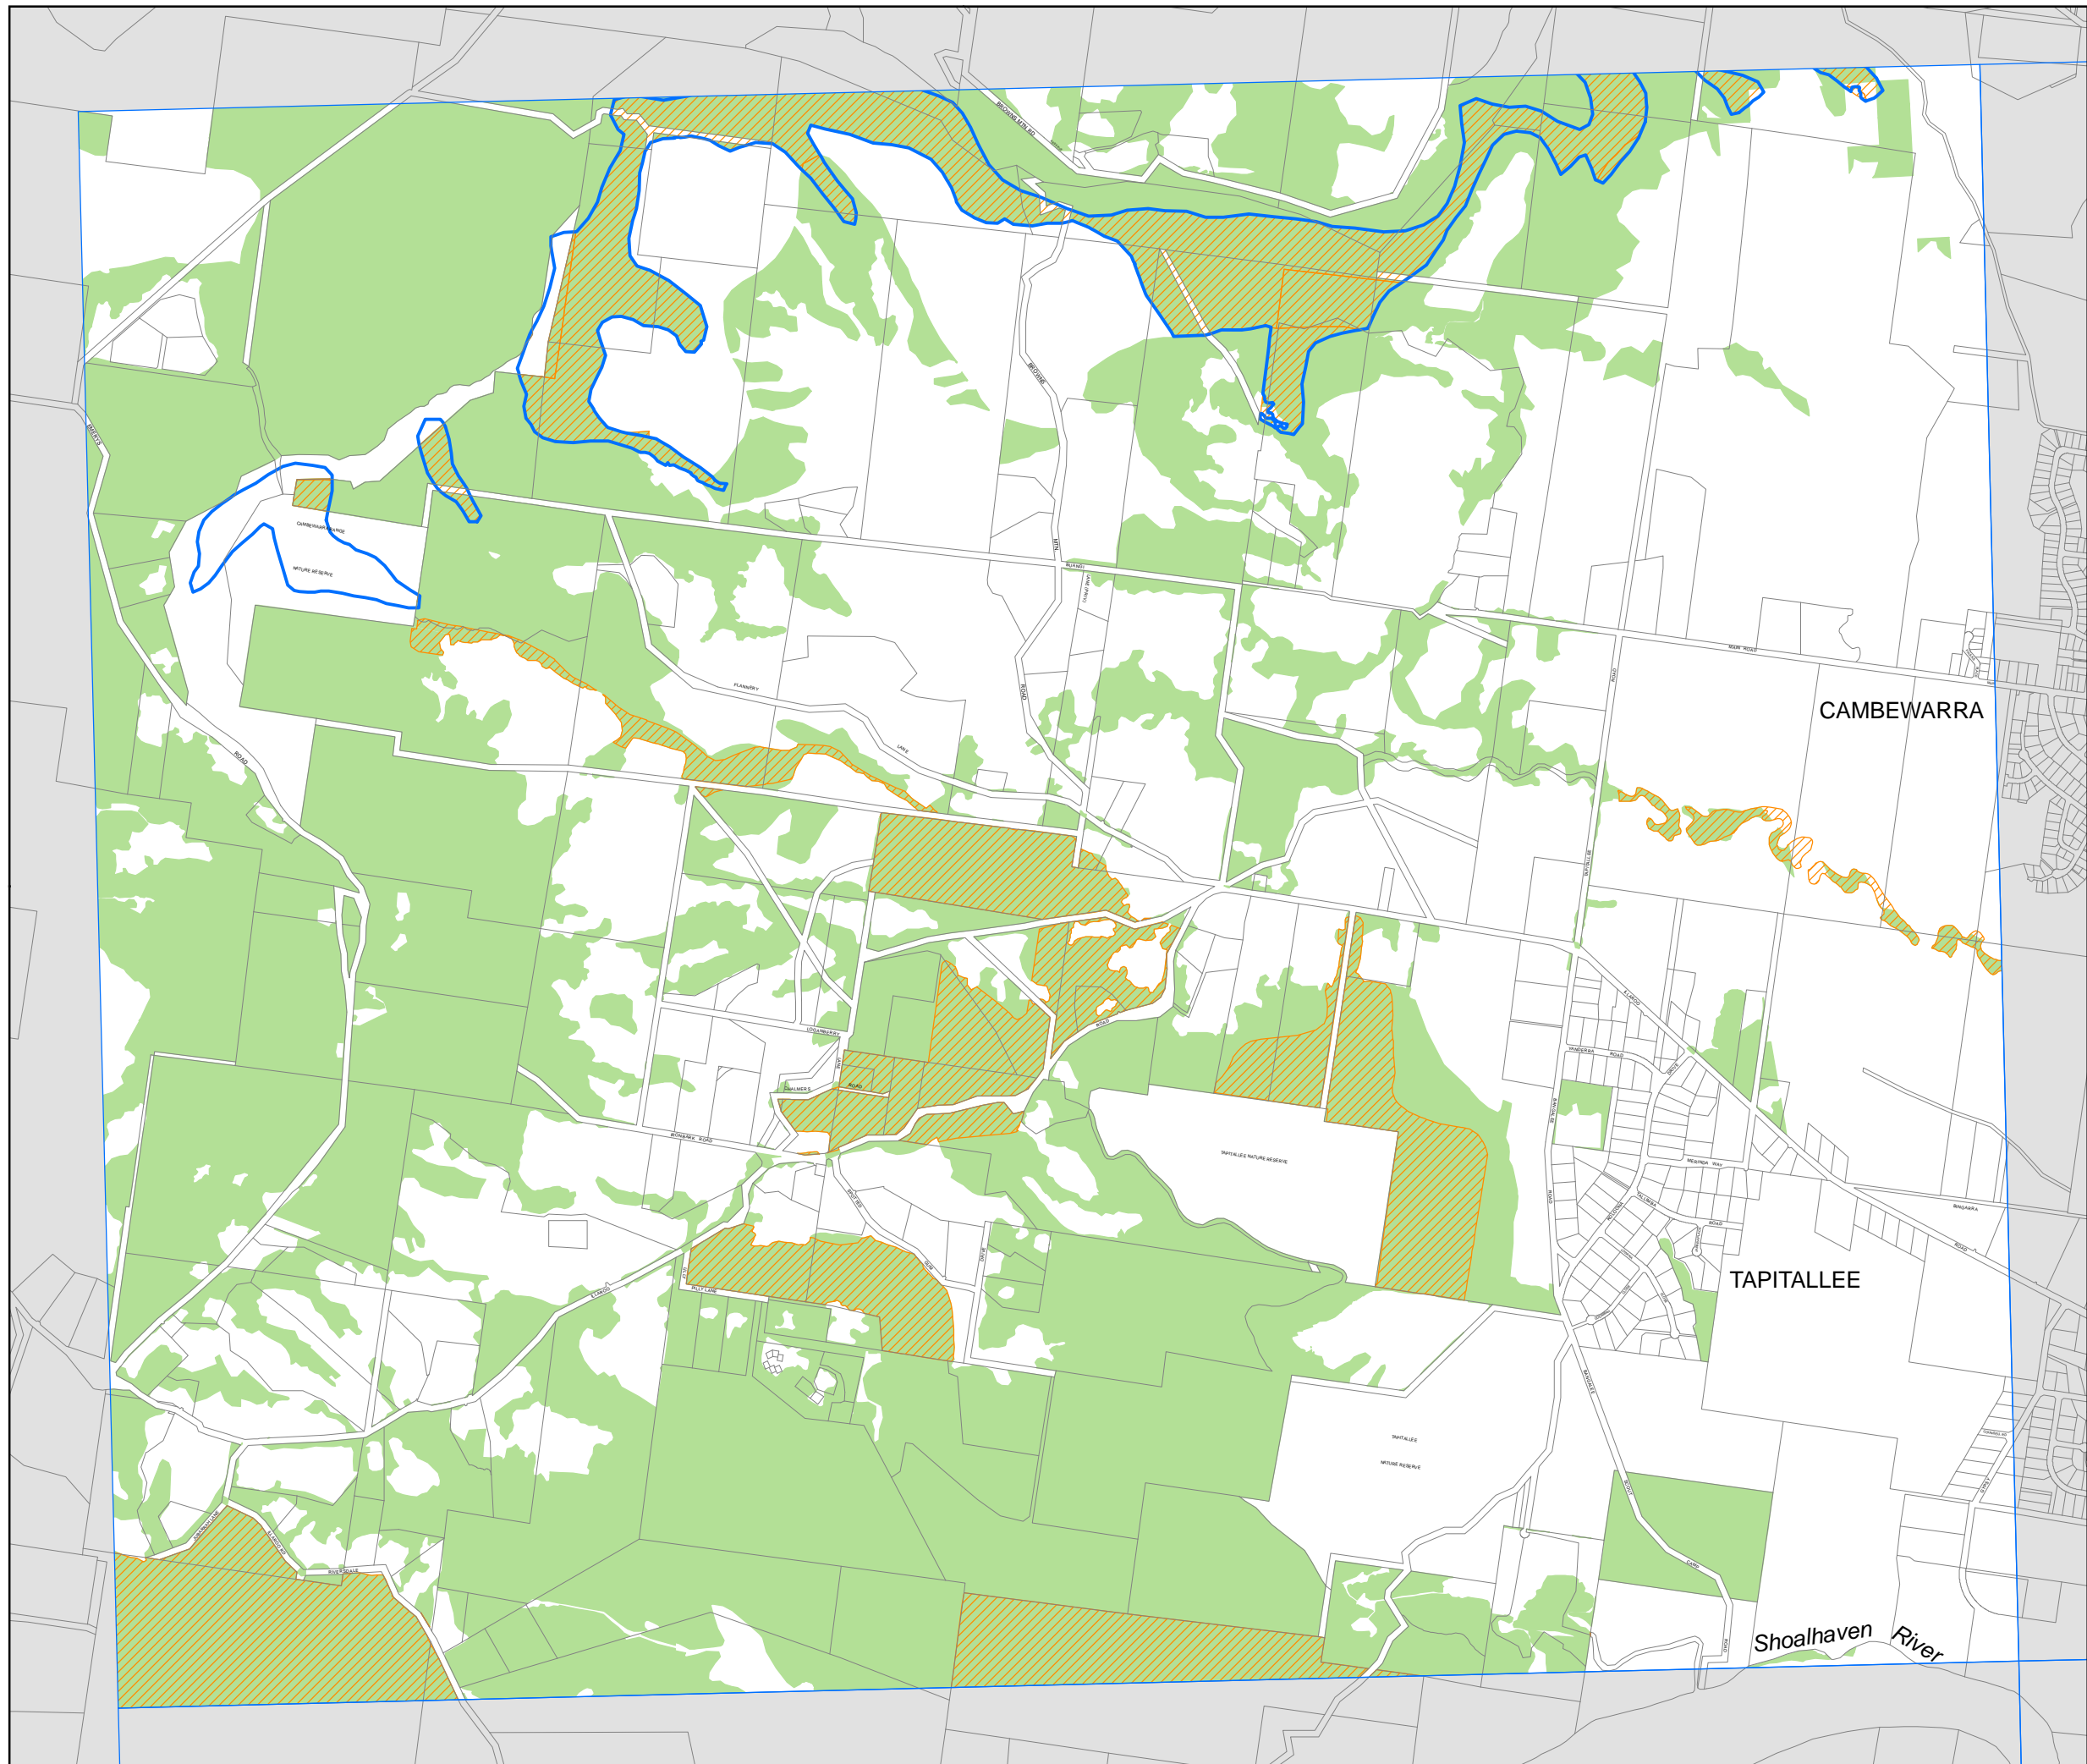

# Shoalhaven Local Environmental Plan 2014

## Terrestrial Biodiversity Map Sheet BIO\_013A

### Terrestrial Biodiversity

- Disturbed habitat and vegetation CI 7.20
- Excluded Land
- Biodiversity - significant vegetation
- Biodiversity - habitat corridor

### Cadastre

- Cadastre 10/10/2013 © Shoalhaven City Council

Projection: GDA 1994  
Zone 56  
Scale is 1:20,000 @ A3

Map identification number  
6950\_COM\_BIO\_013A\_020\_20140129