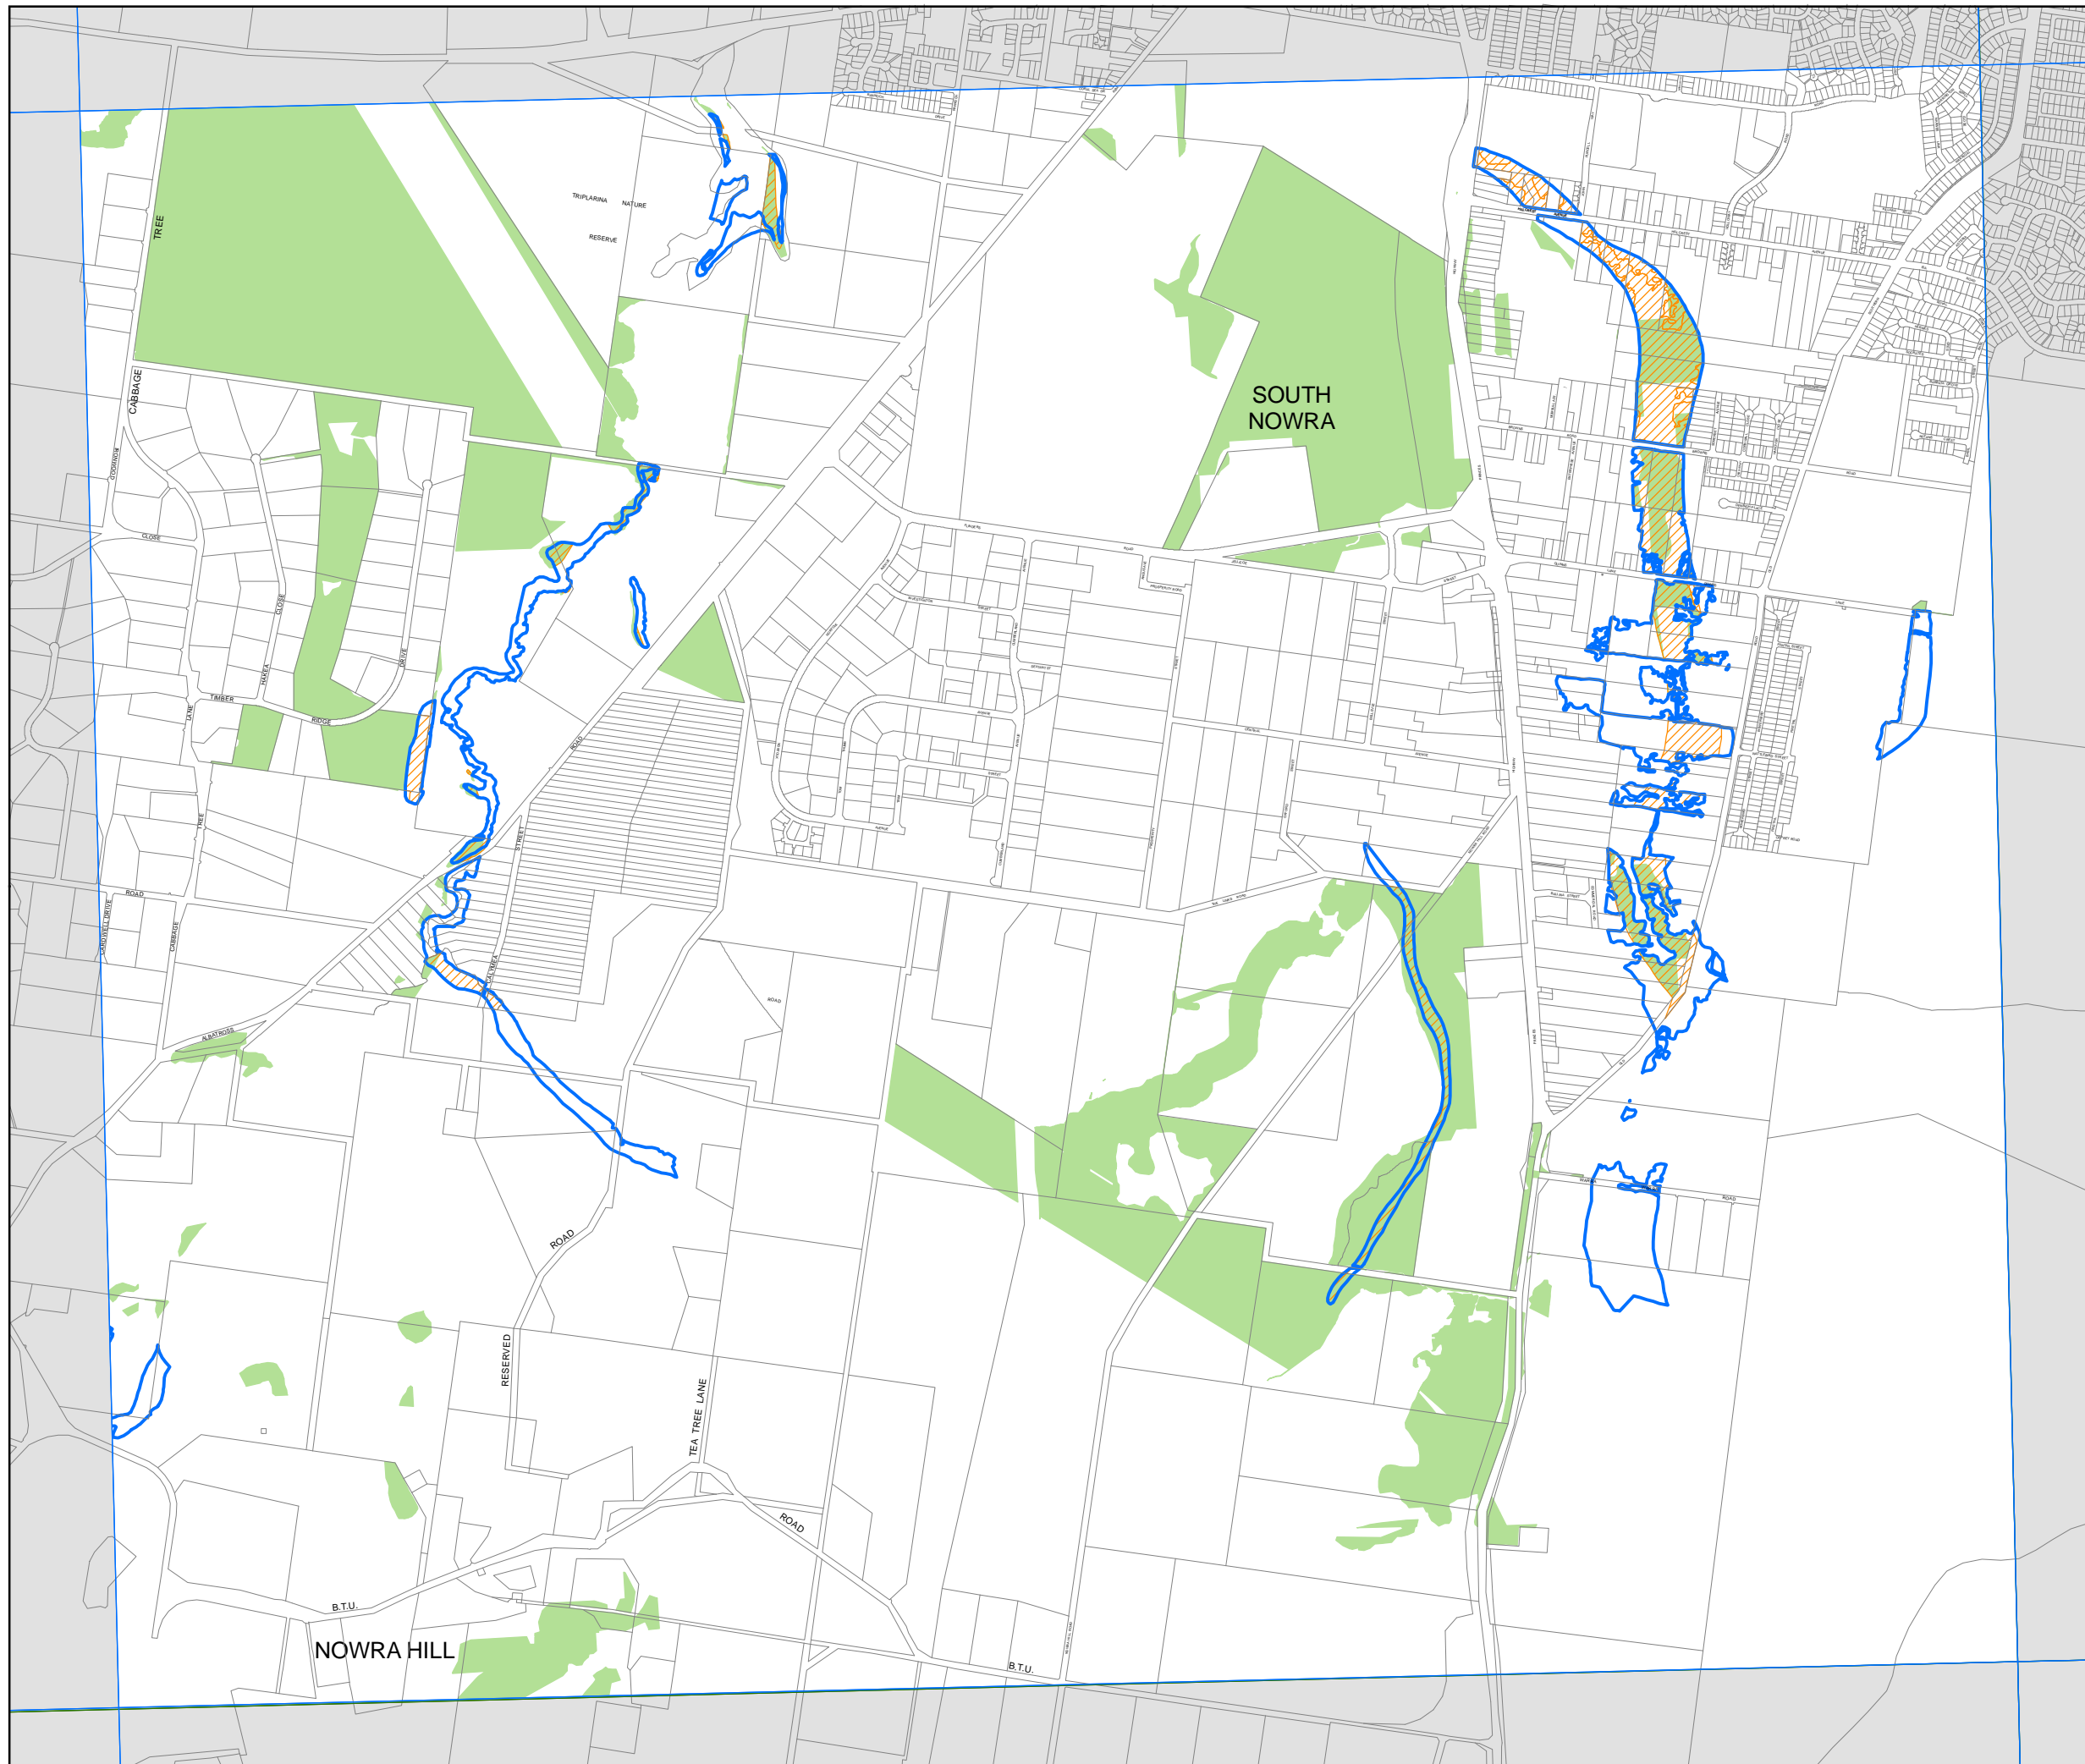

Shoalhaven Local Environmental Plan 2014

Terrestrial Biodiversity Map Sheet BIO_013F

Terrestrial Biodiversity

- Disturbed habitat and vegetation CI 7.20
- Excluded Land
- Biodiversity - significant vegetation
- Biodiversity - habitat corridor

Cadastre

- Cadastre 10/10/2013 © Shoalhaven City Council

Projection: GDA 1994
Zone 56
Scale is 1:20,000 @ A3

Map identification number
6950_COM_BIO_013F_020_20140129