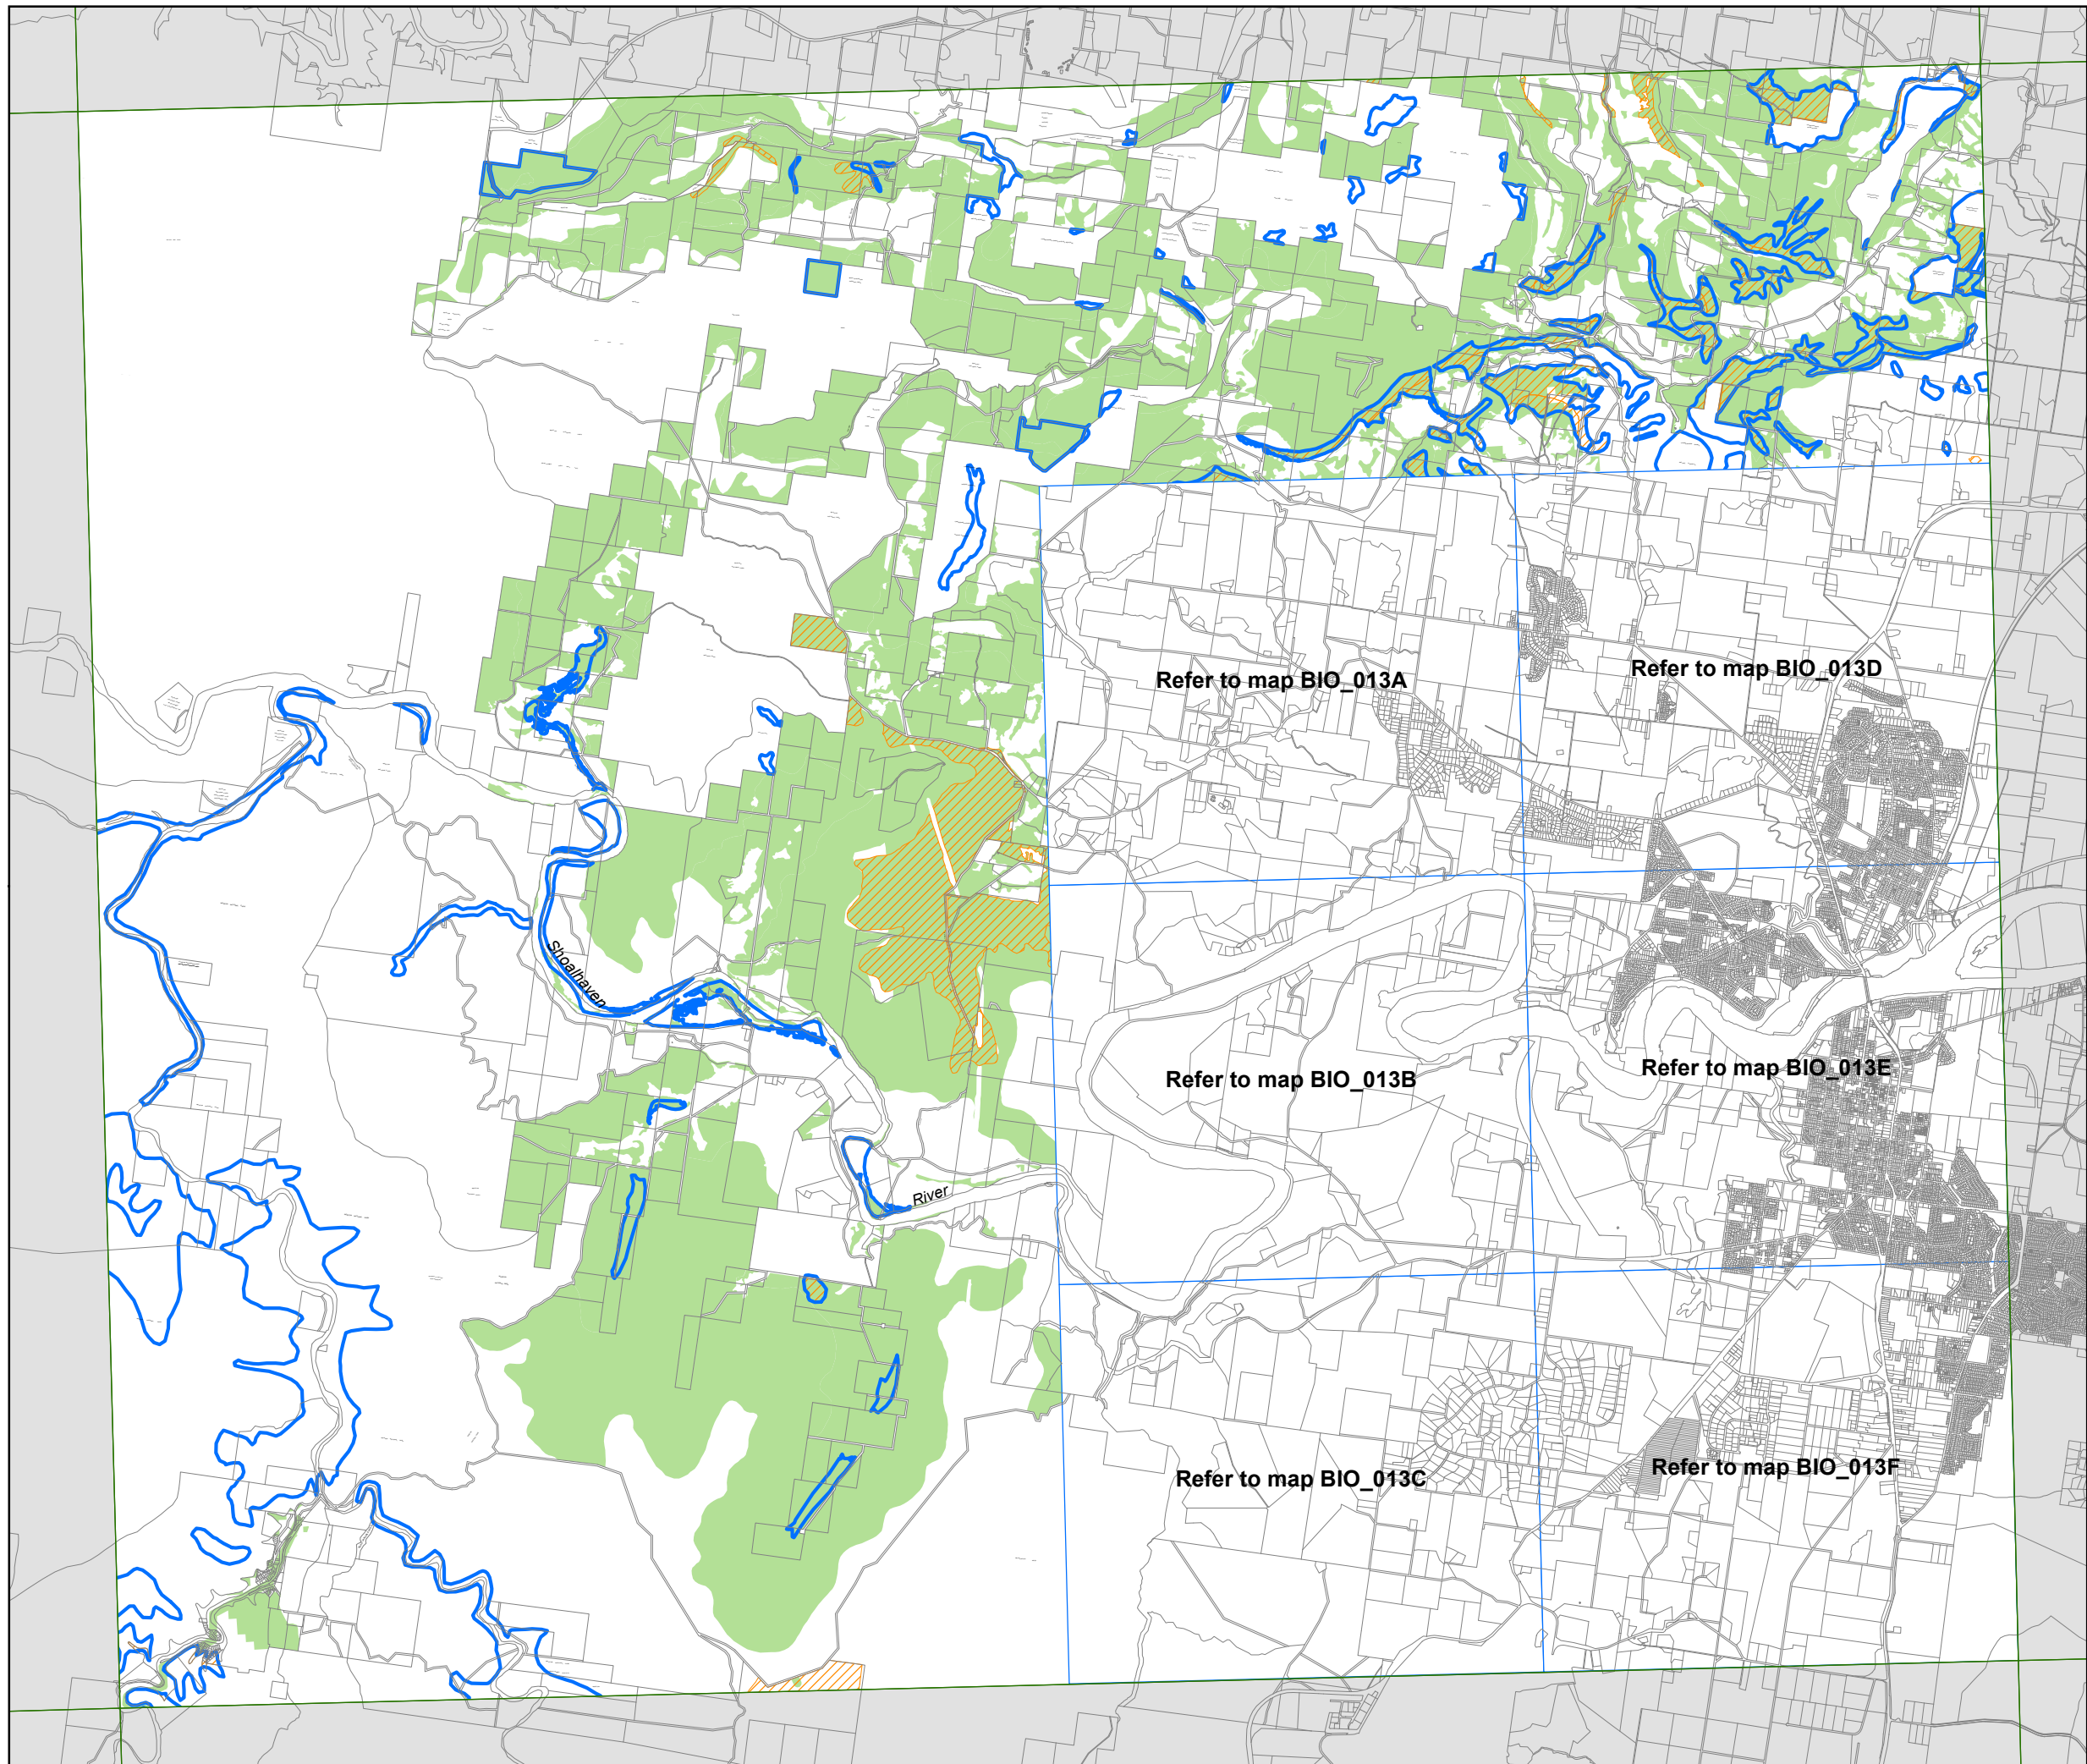

Shoalhaven Local Environmental Plan 2014

Terrestrial Biodiversity Map - Sheet BIO_013

Terrestrial Biodiversity

- Disturbed habitat and vegetation CI 7.20
- Excluded Land
- Biodiversity - significant vegetation
- Biodiversity - habitat corridor

Cadastral

- Cadastral 13/07/2023 © Shoalhaven City Council

Projection: GDA 2020
MGA Zone 56

Scale 1:80,000 @A3