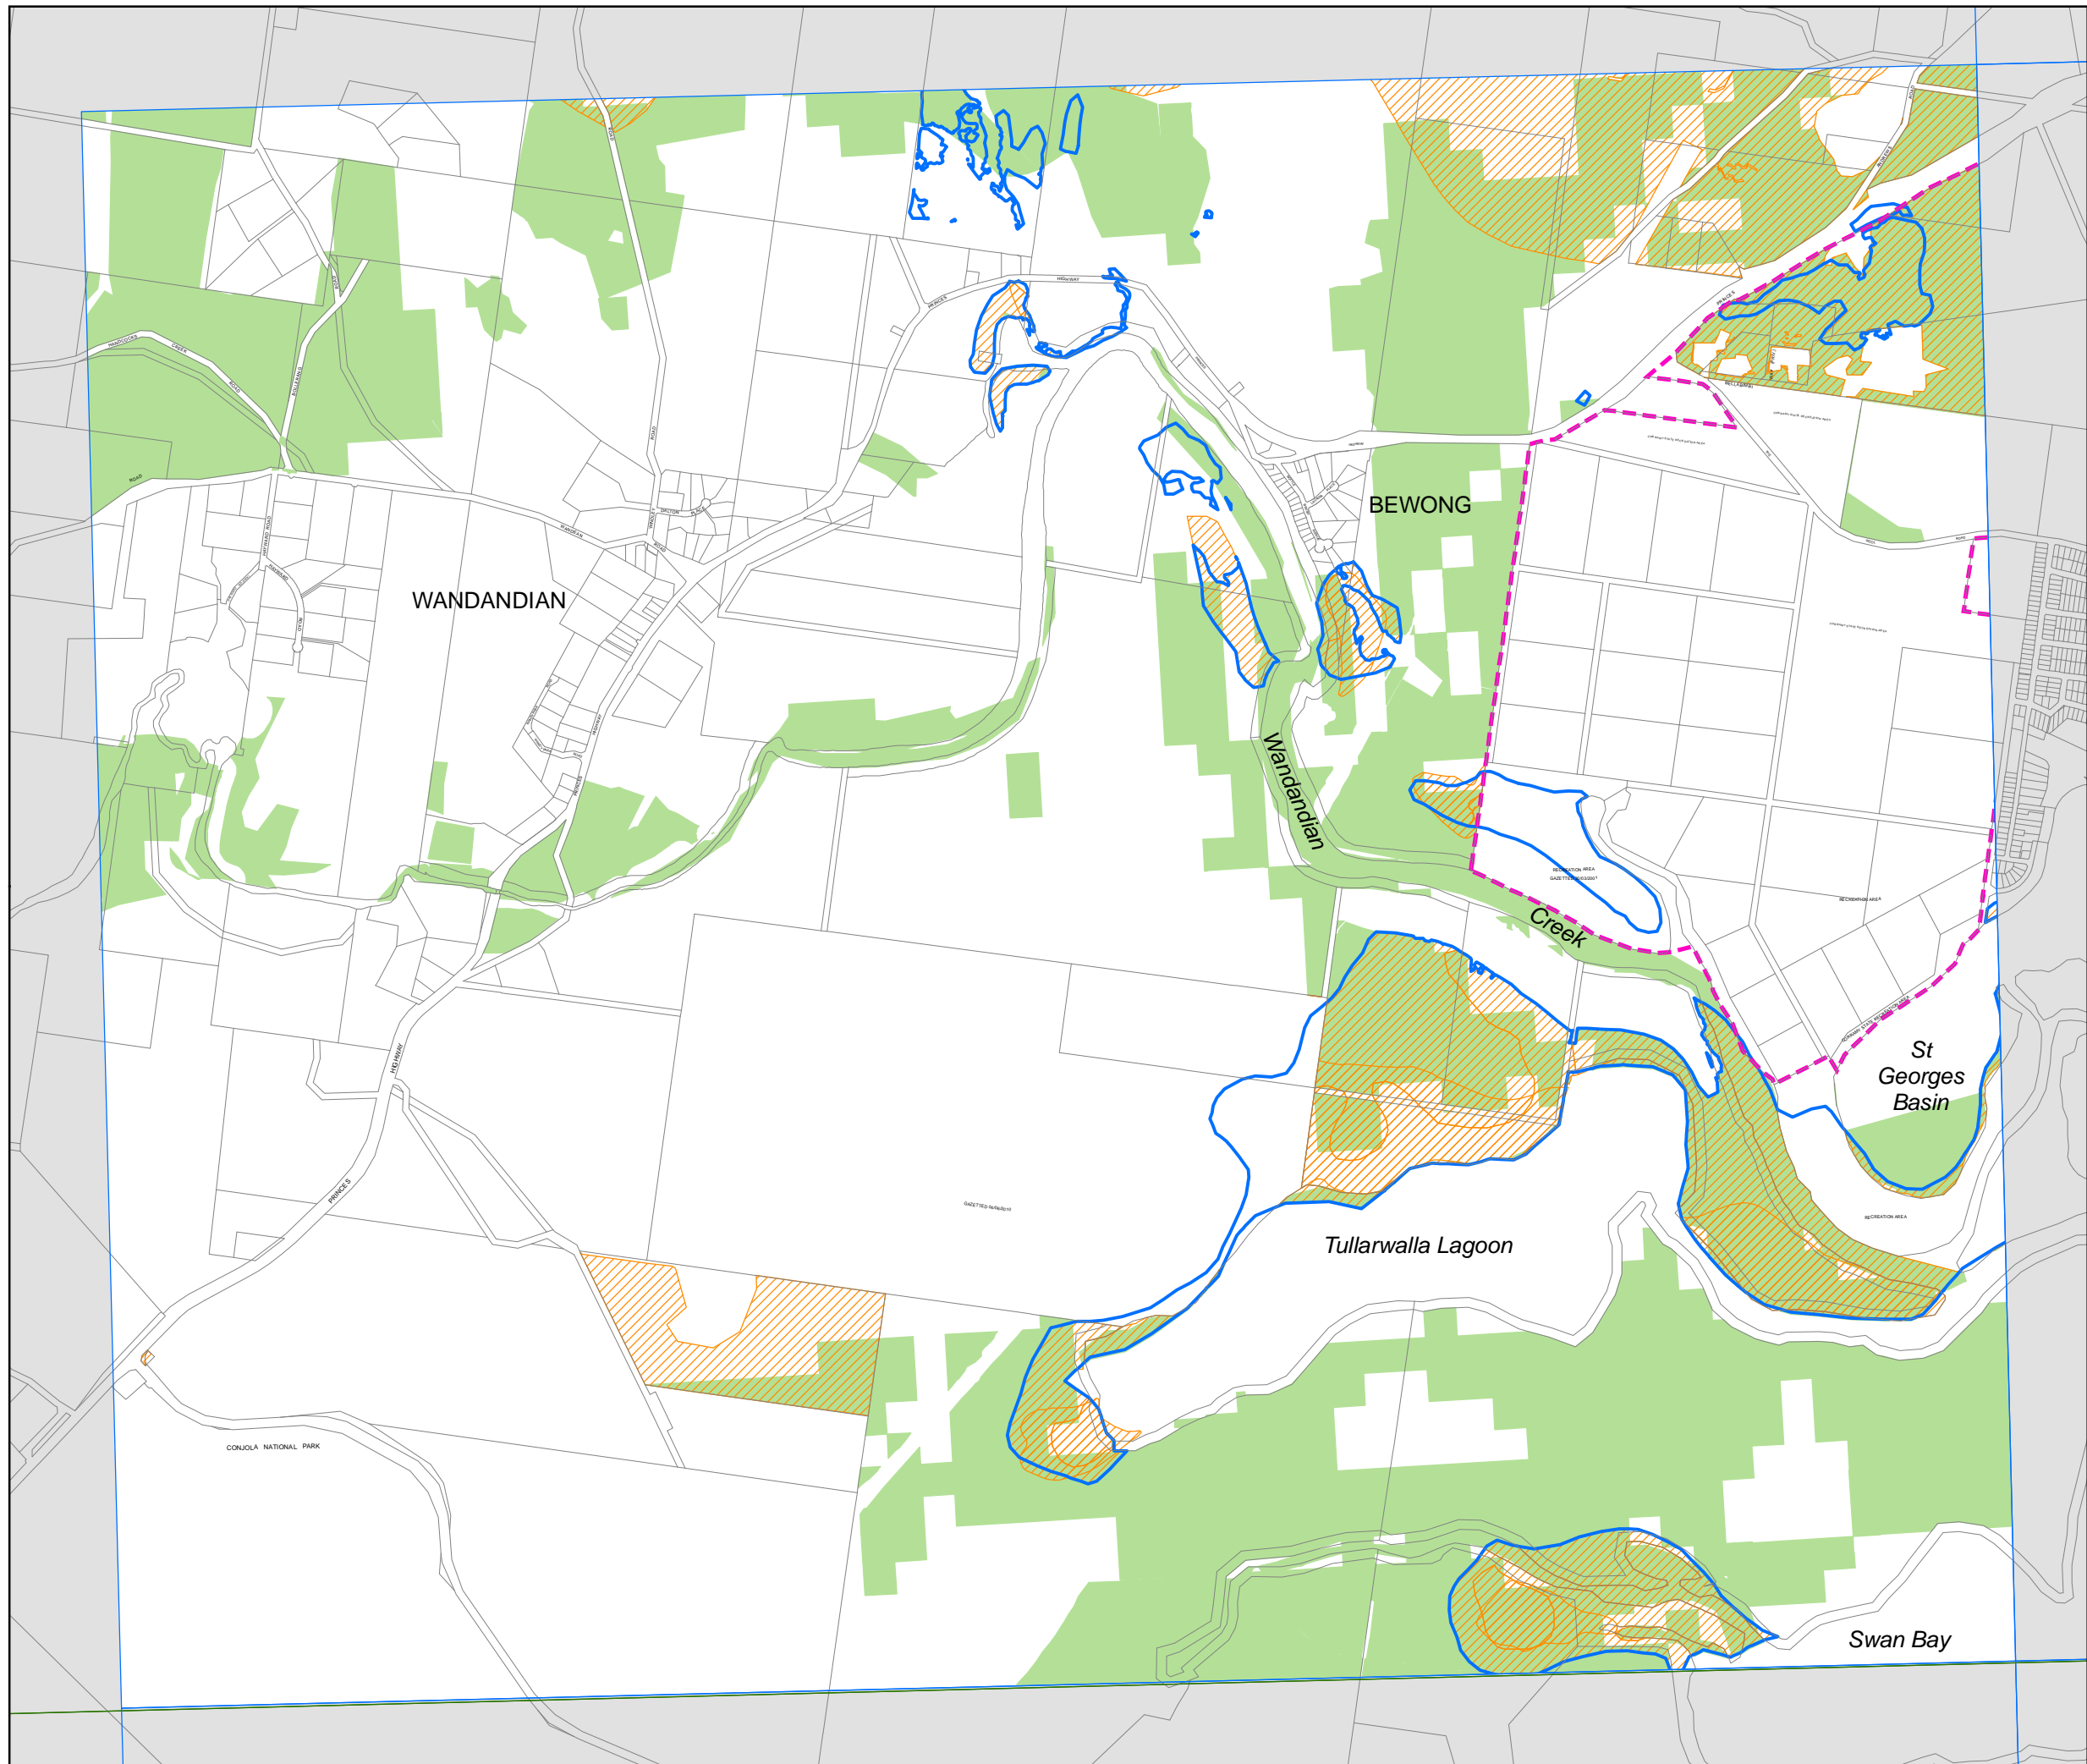

Shoalhaven Local Environmental Plan 2014

Terrestrial Biodiversity Map Sheet BIO_014B

Terrestrial Biodiversity

- Disturbed habitat and vegetation CI 7.20
- Excluded Land
- Biodiversity - significant vegetation
- Biodiversity - habitat corridor

Cadastre

- Cadastre 10/10/2013 © Shoalhaven City Council

Projection: GDA 1994
Zone 56
Scale is 1:20,000 @ A3

Map identification number
6950_COM_BIO_014B_020_20140129