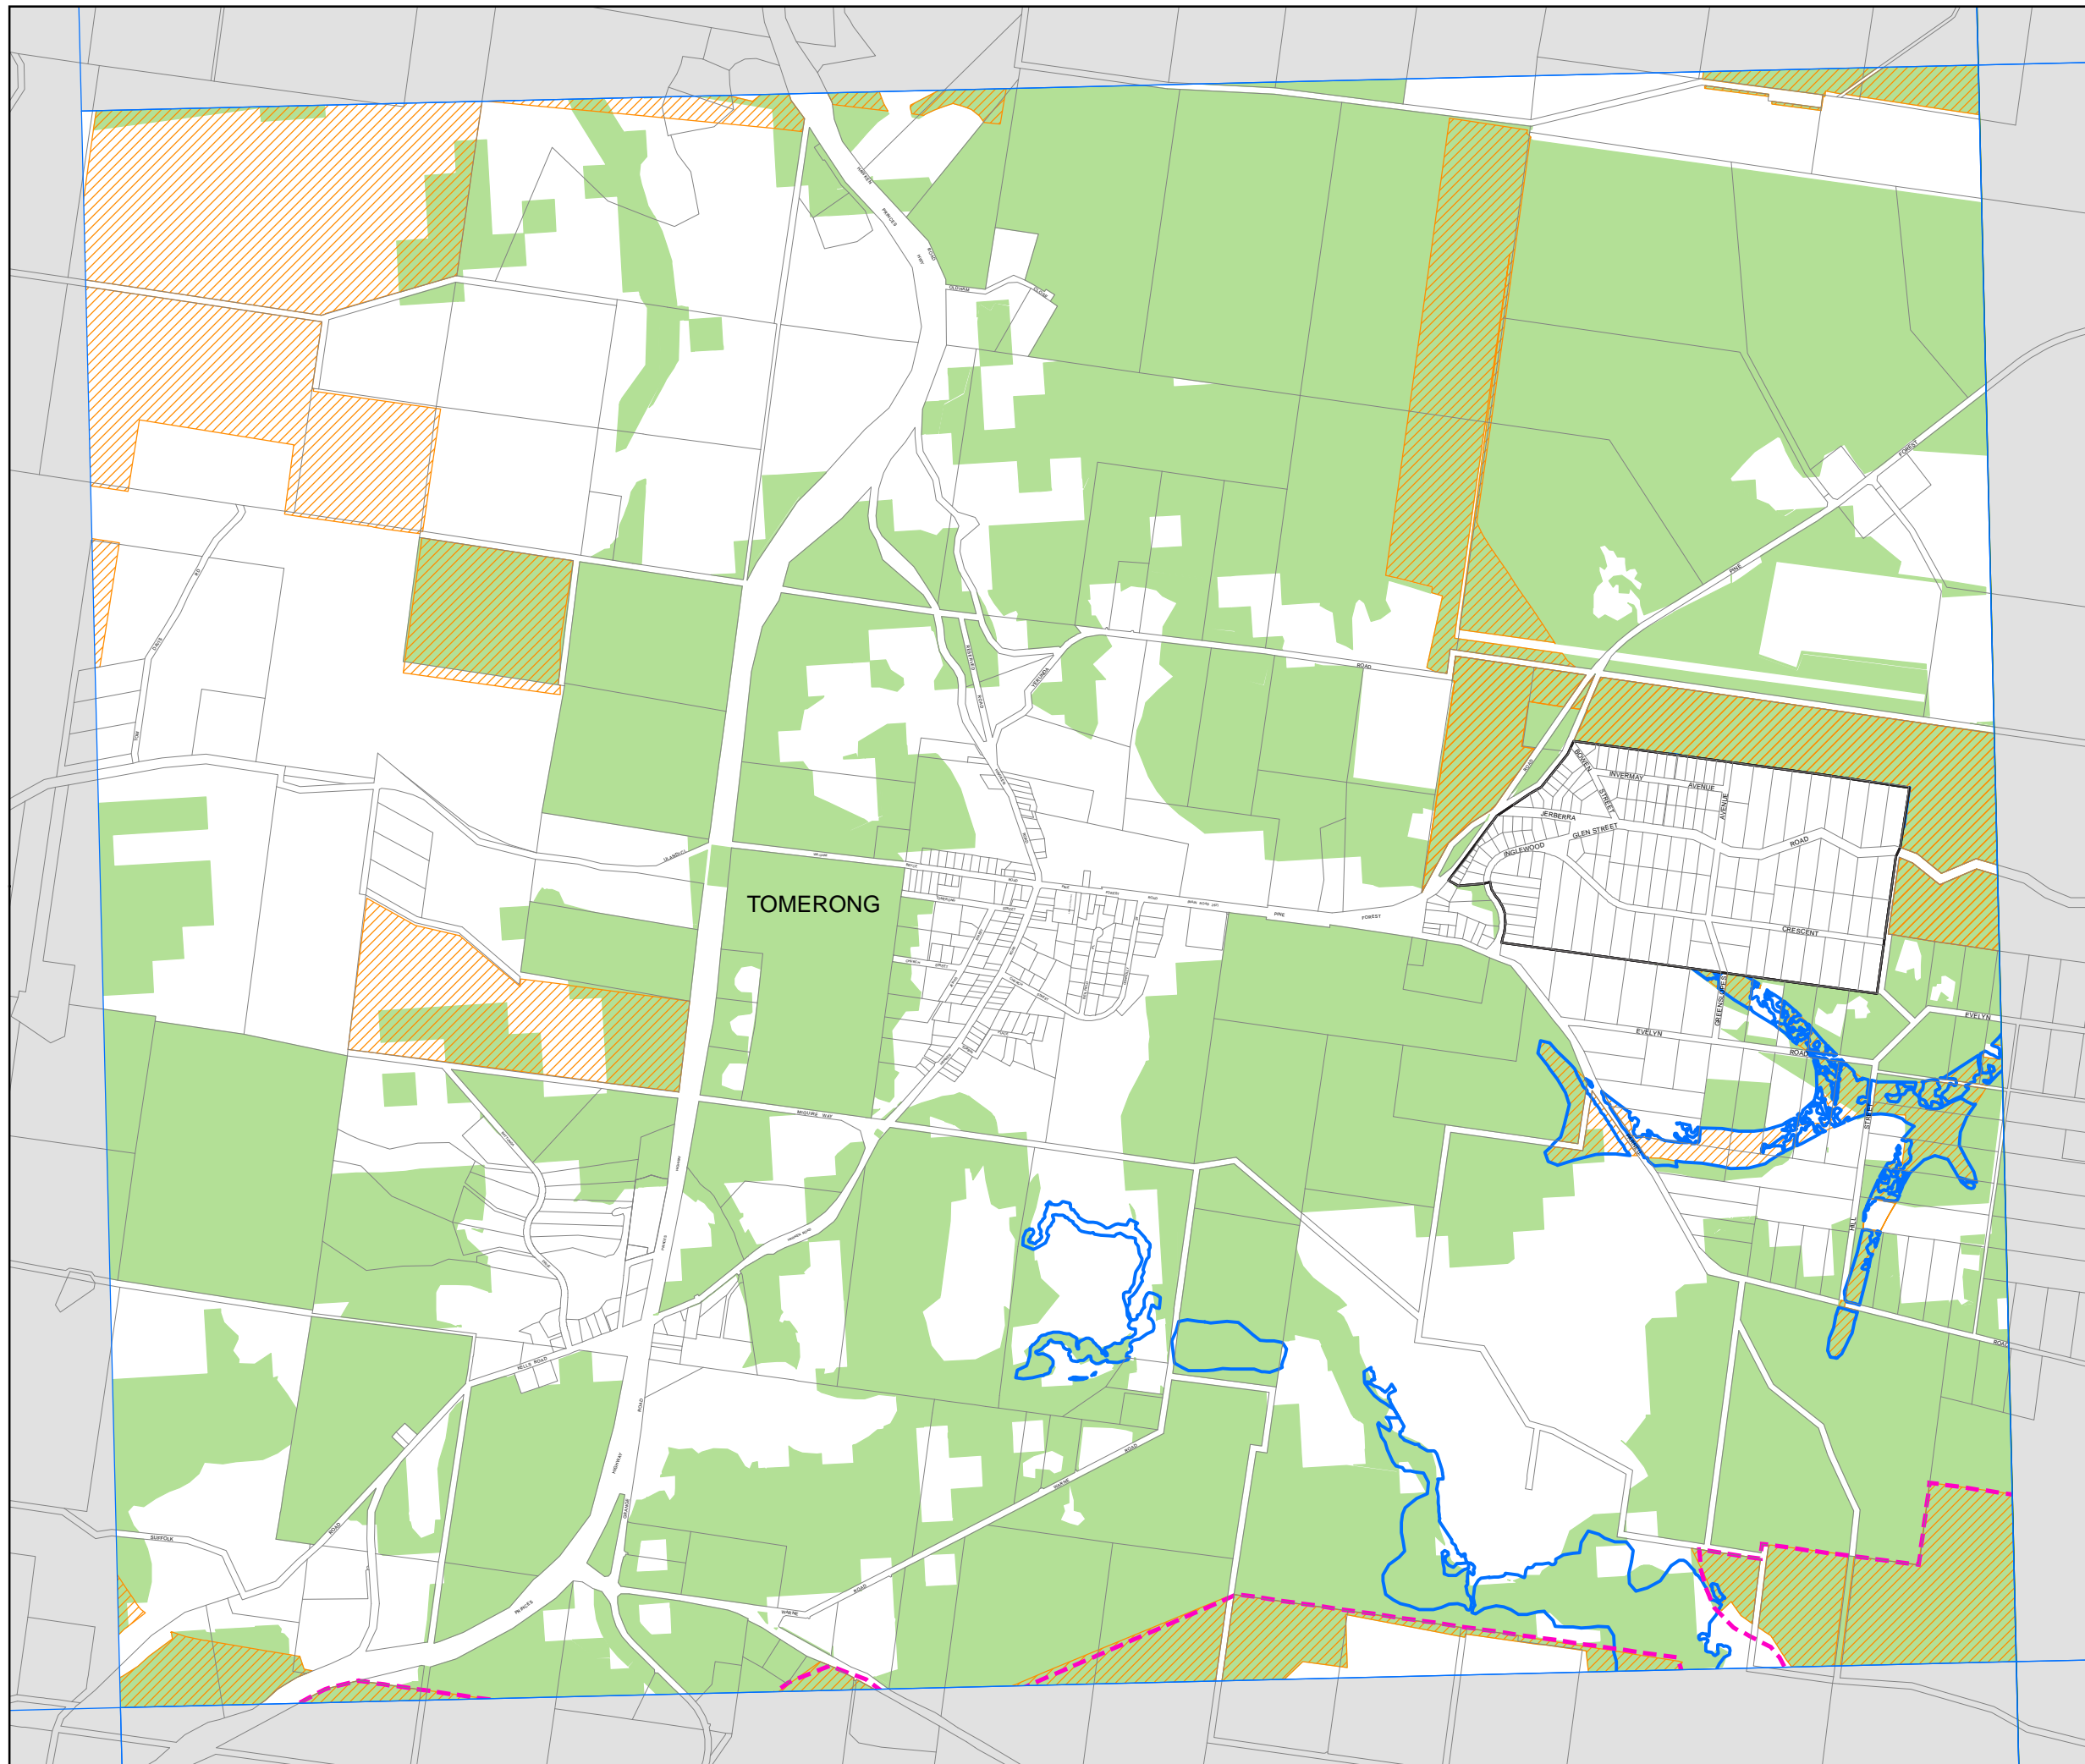

Shoalhaven Local Environmental Plan 2014

Terrestrial Biodiversity Map Sheet BIO_014E

Terrestrial Biodiversity

- Disturbed habitat and vegetation CI 7.20
- Excluded Land
- Biodiversity - significant vegetation
- Biodiversity - habitat corridor

Cadastre

- Cadastre 10/10/2013 © Shoalhaven City Council

0 250 500 750 1,000

Projection: GDA 1994
Zone 56
Scale is 1:20,000 @A3

Map identification number
6950_COM_BIO_014E_020_20140129