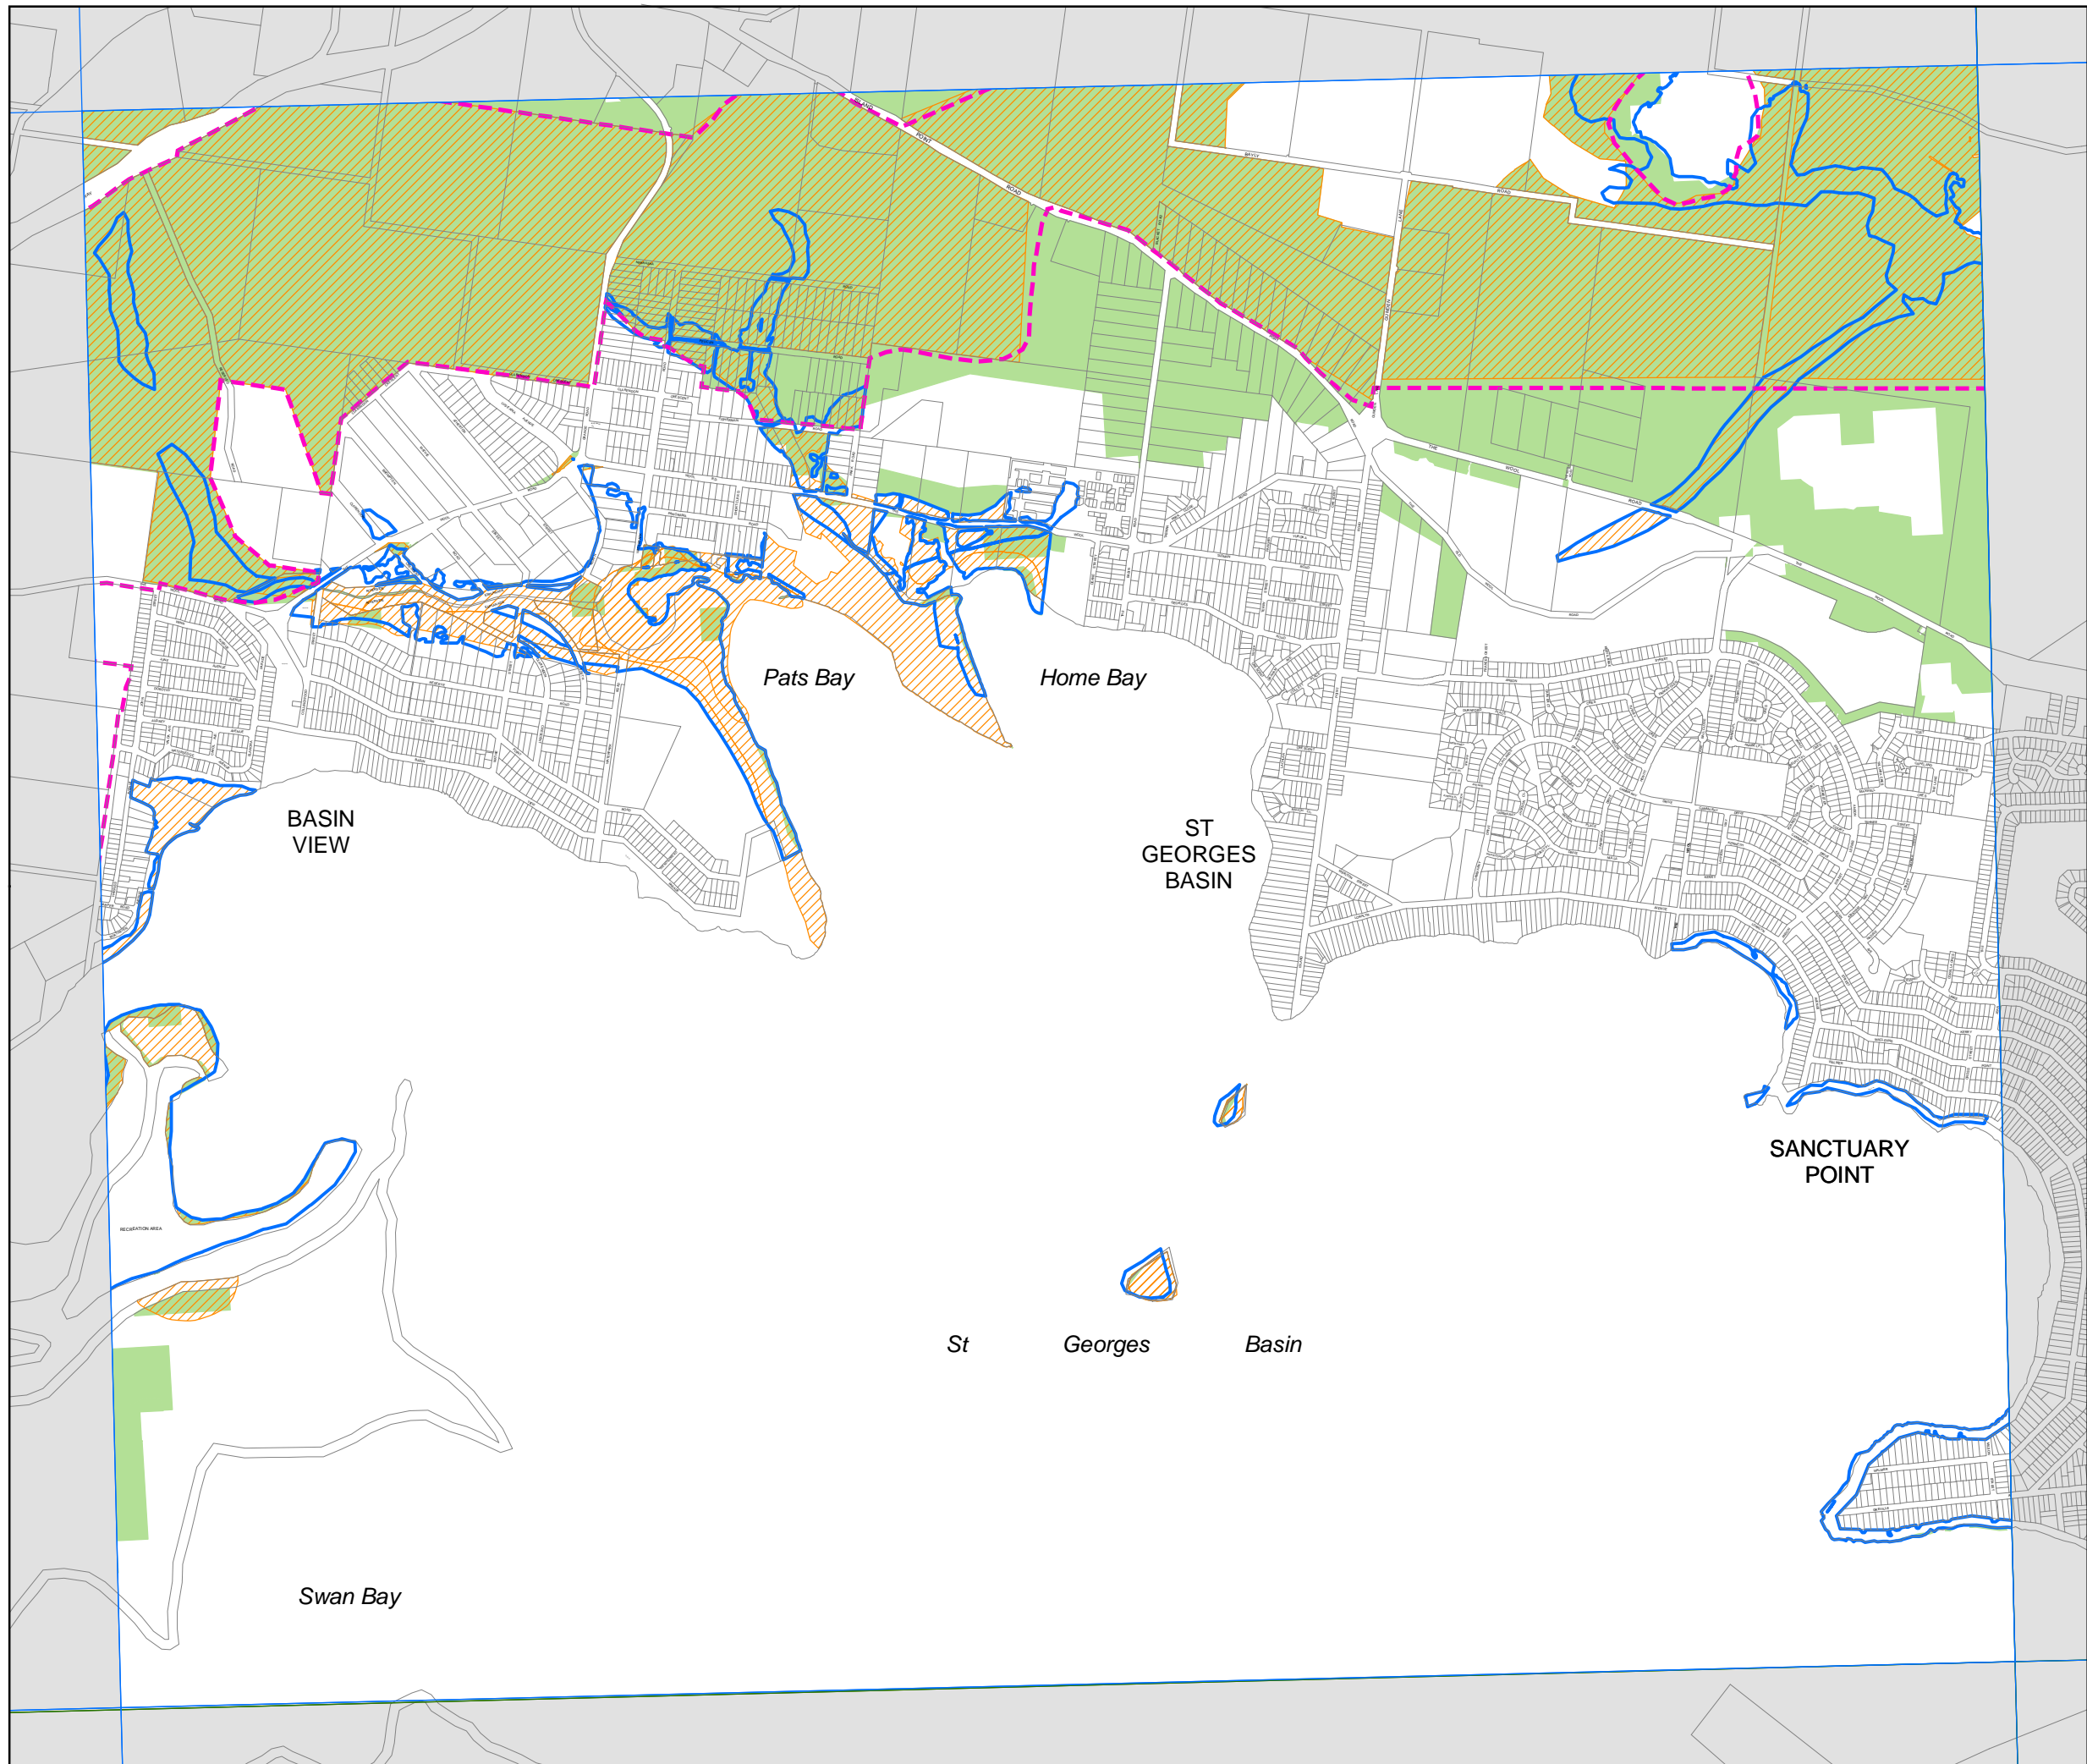

Shoalhaven Local Environmental Plan 2014

Terrestrial Biodiversity Map
Sheet BIO_014F

Terrestrial Biodiversity

- Disturbed habitat and vegetation CI 7.20
- Excluded Land
- Biodiversity - significant vegetation
- Biodiversity - habitat corridor

Cadastre

- Cadastre 10/10/2013 © Shoalhaven City Council

Projection: GDA 1994
Zone 56
Scale is 1:20,000 @ A3

Map identification number
6950_COM_BIO_014F_020_20140129