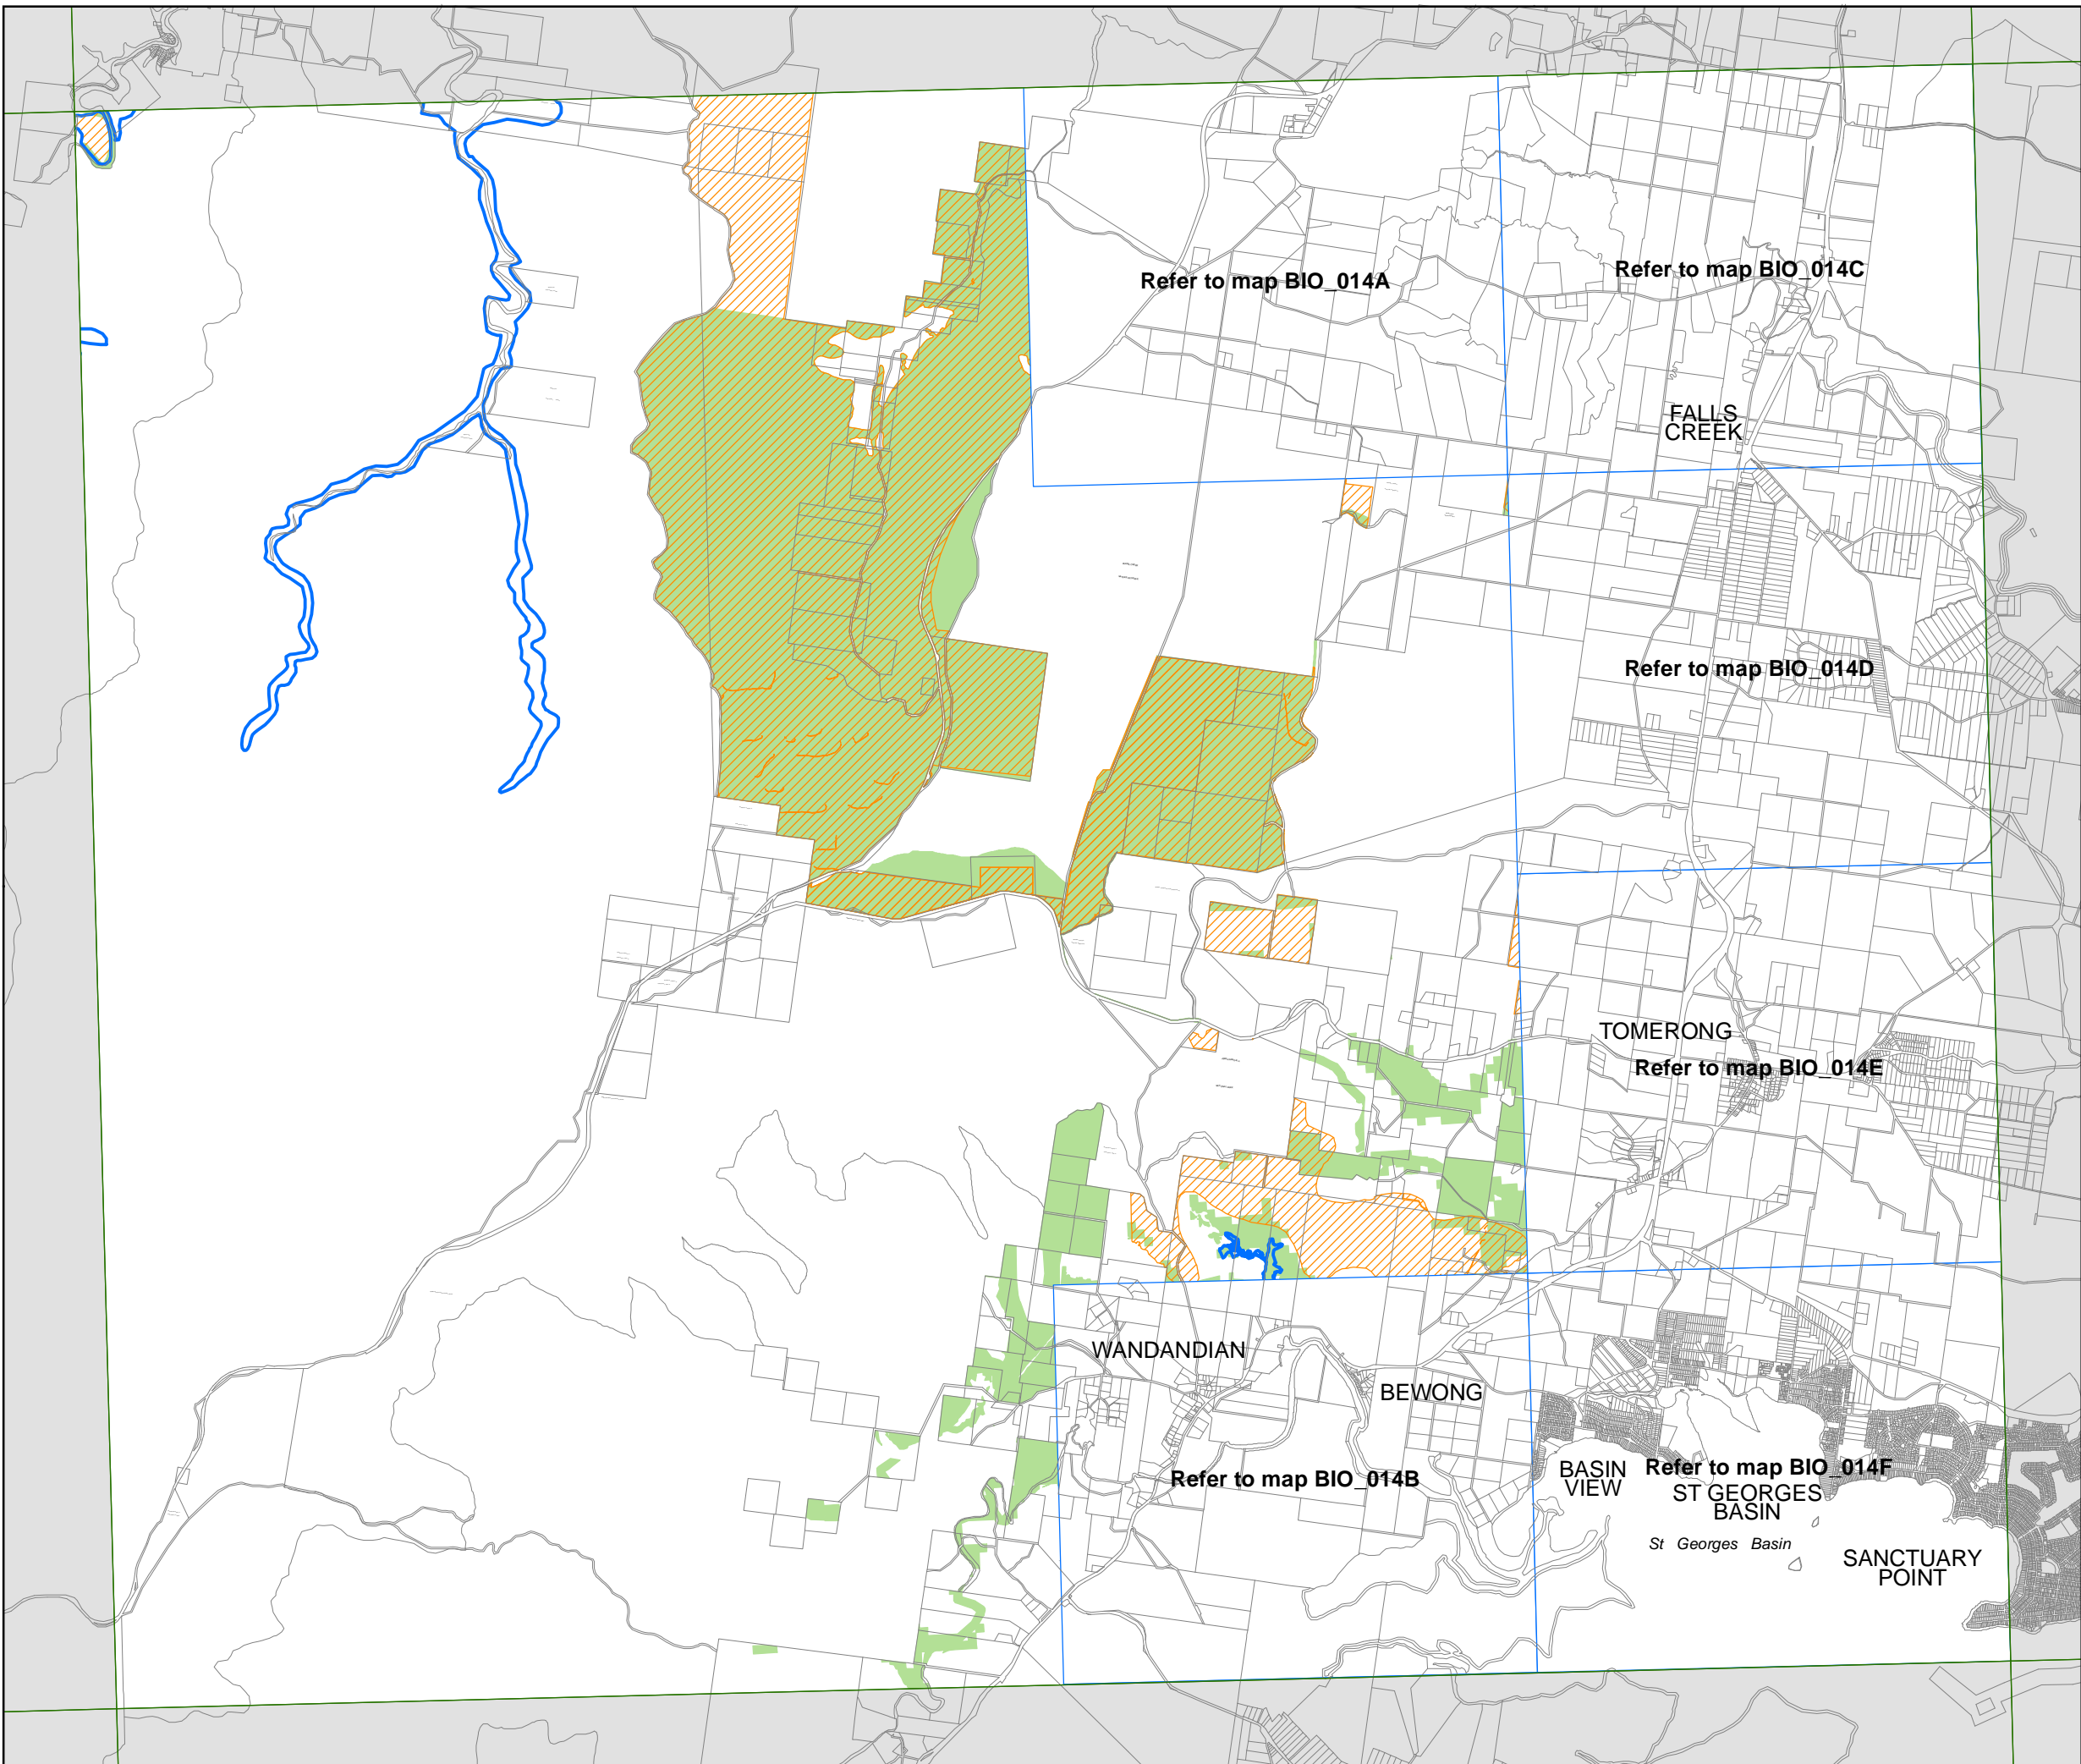

Shoalhaven Local Environmental Plan 2014

Terrestrial Biodiversity Map - Sheet BIO_014

Terrestrial Biodiversity

-  Disturbed habitat and vegetation CI 7.20
-  Excluded Land
-  Biodiversity - significant vegetation
-  Biodiversity - habitat corridor

Cadastre

-  Cadastre 10/10/2013 © Shoalhaven City Council

Projection: GDA 1994
Zone 56
Scale is 1:80,000 @A3