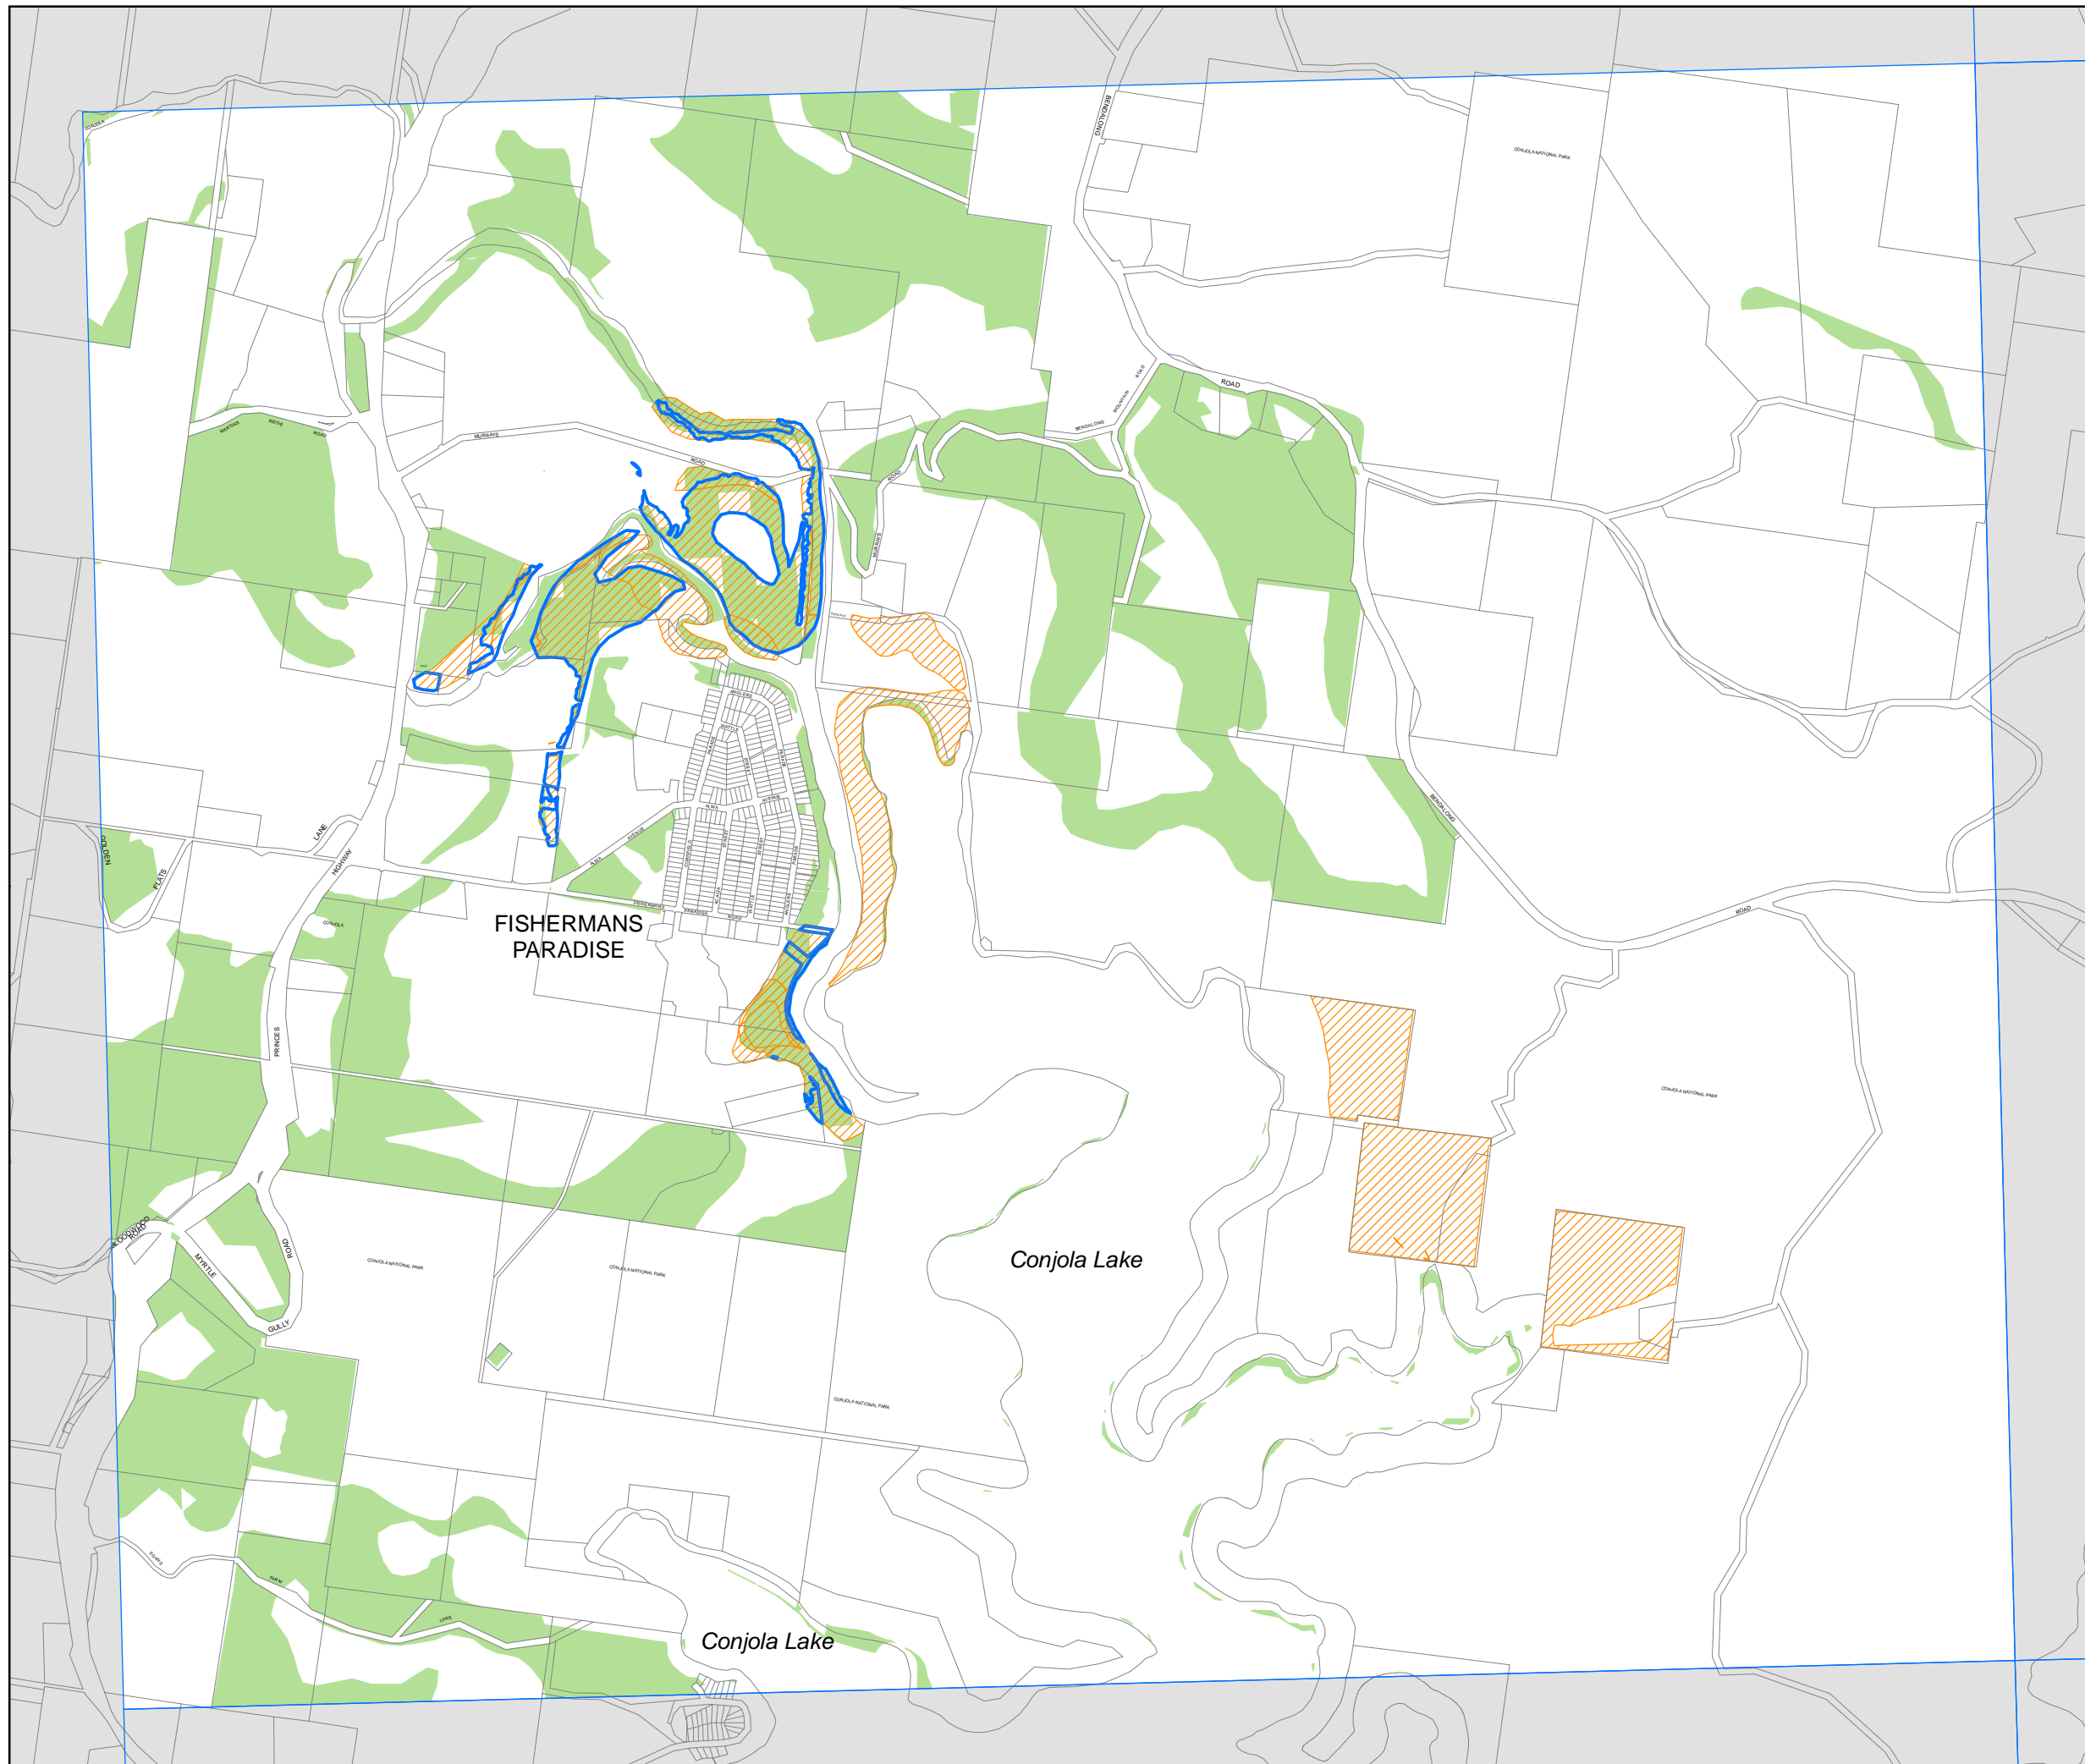

Shoalhaven Local Environmental Plan 2014

Terrestrial Biodiversity Map Sheet BIO_015A

Terrestrial Biodiversity

- Disturbed habitat and vegetation CI 7.20
- Excluded Land
- Biodiversity - significant vegetation
- Biodiversity - habitat corridor

Cadastre

- Cadastre 10/10/2013 © Shoalhaven City Council

N
0 250 500 750 1,000
Metres
Scale is 1:20,000 @ A3
Projection: GDA 1994 Zone 56
Map identification number 6950_COM_BIO_015A_020_20140129