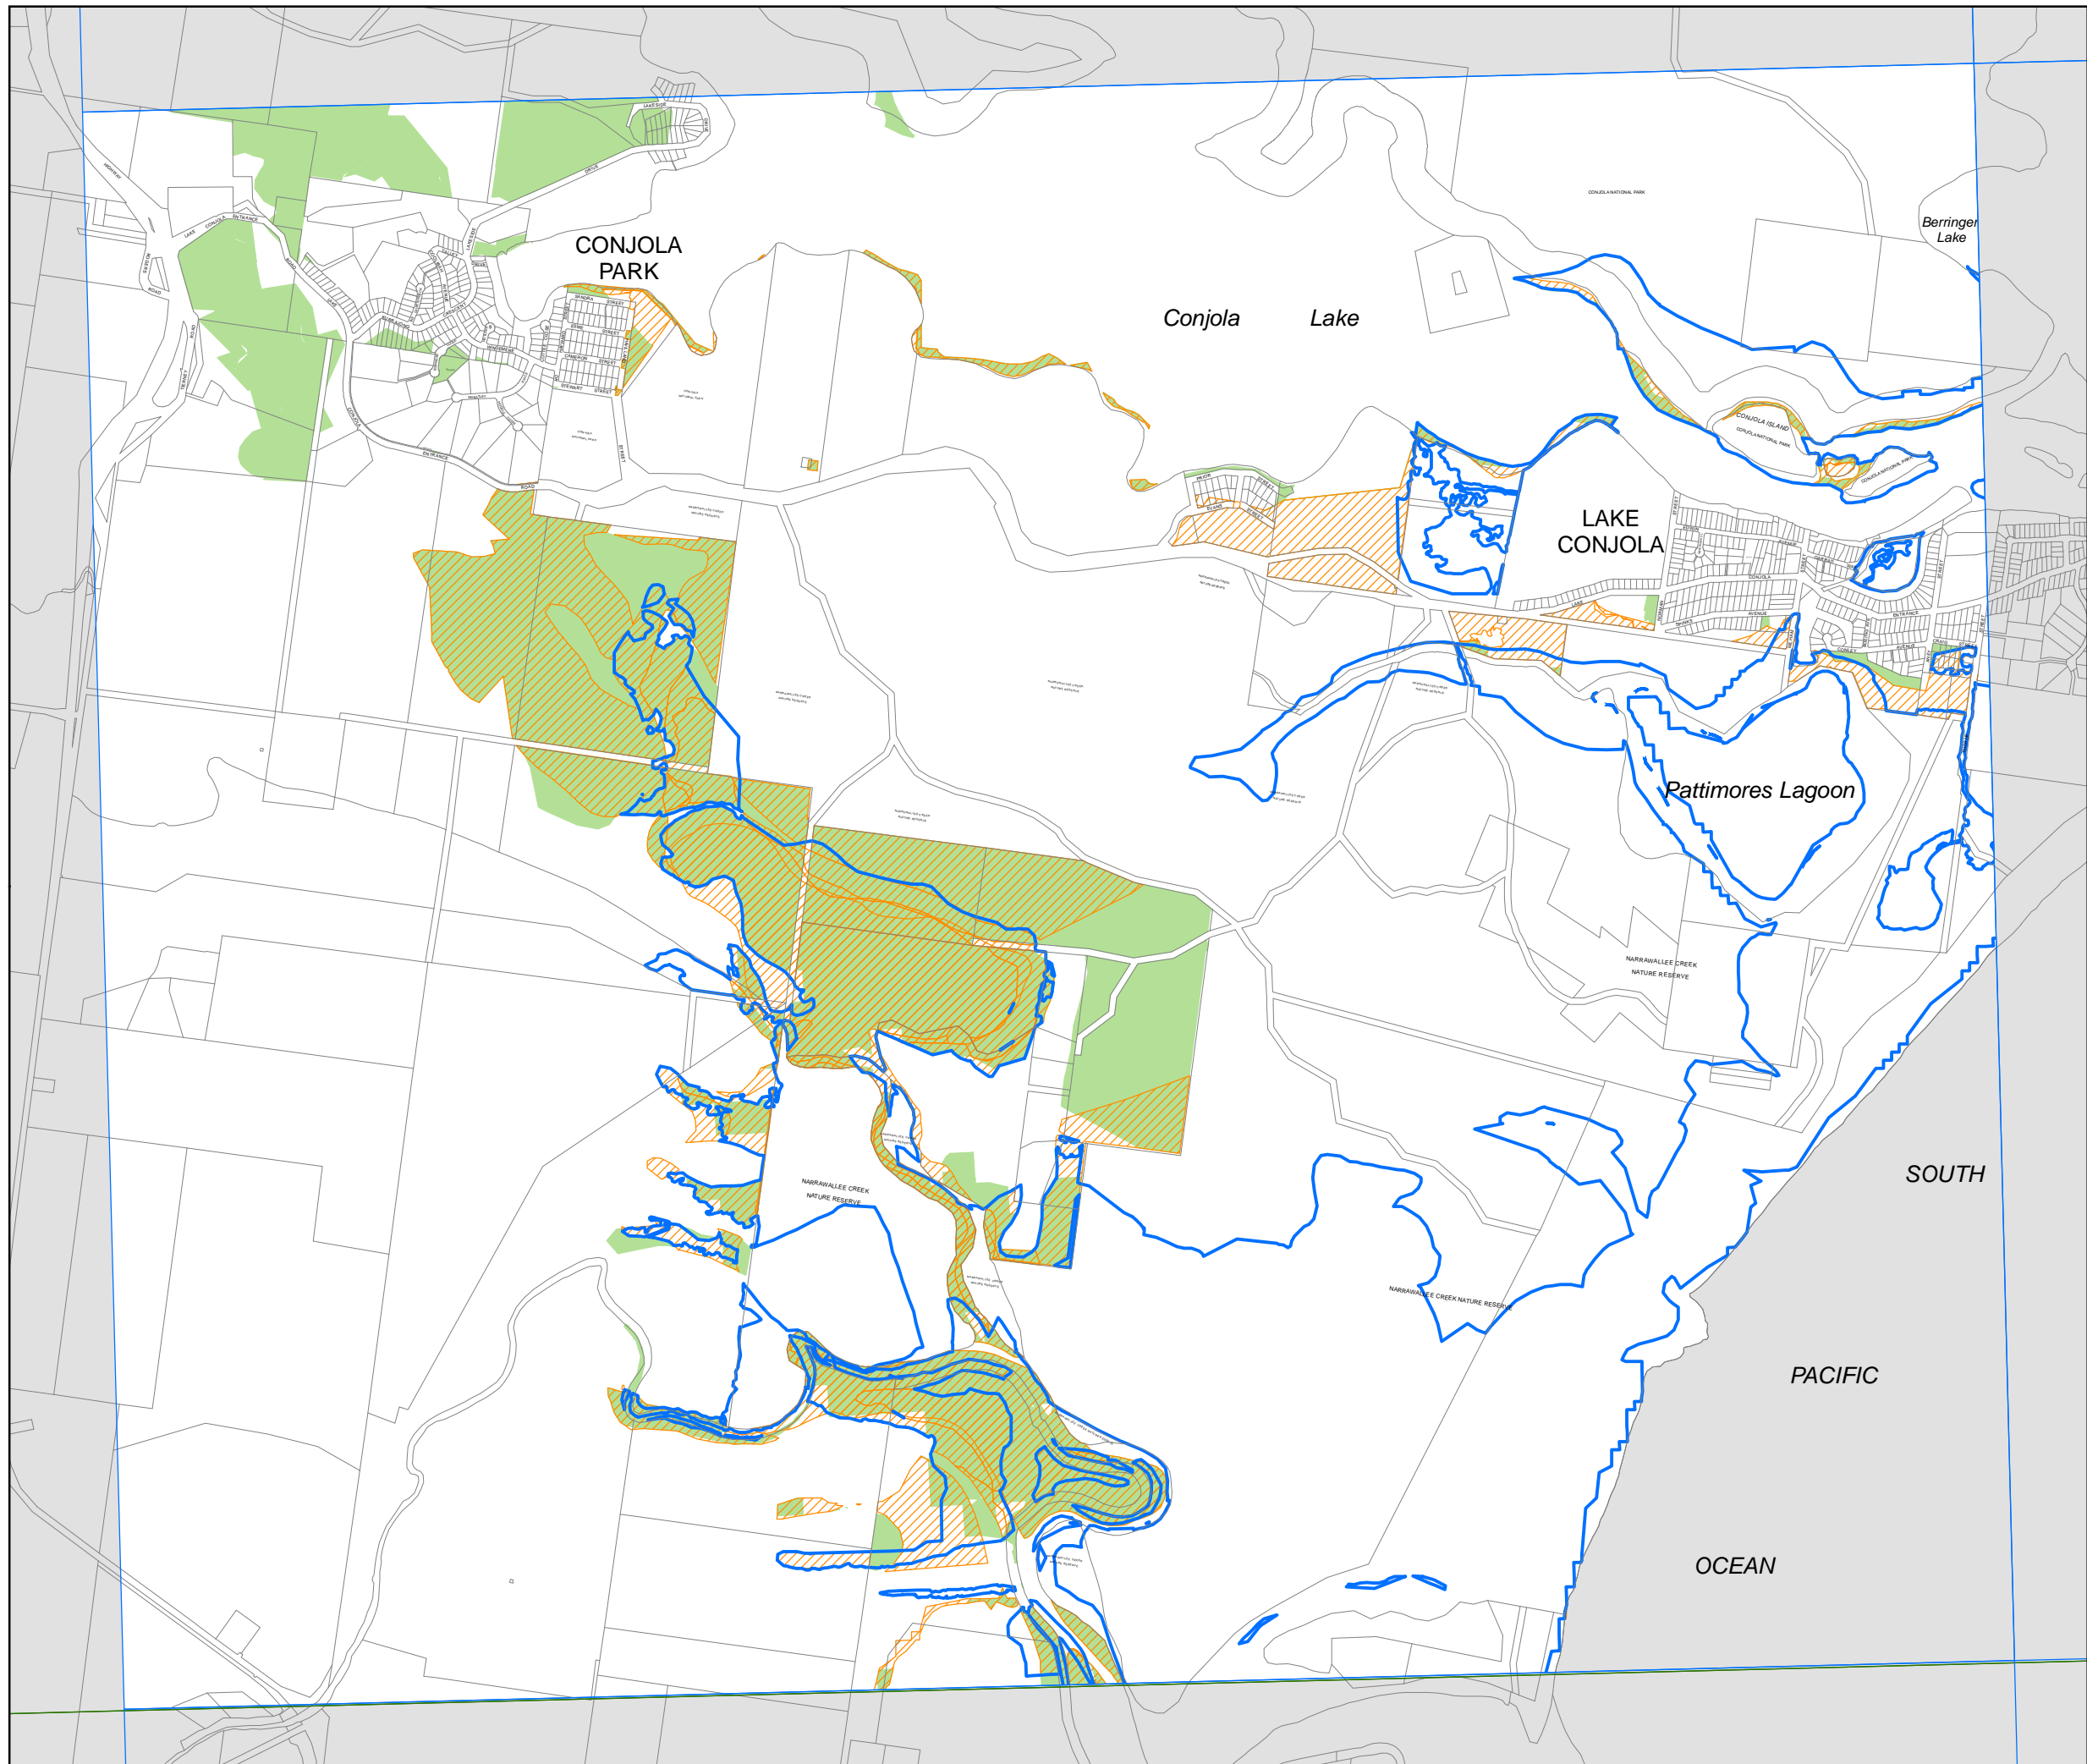

Shoalhaven Local Environmental Plan 2014

Terrestrial Biodiversity Map Sheet BIO_015B

Terrestrial Biodiversity

-  Disturbed habitat and vegetation CI 7.20
-  Excluded Land
-  Biodiversity - significant vegetation
-  Biodiversity - habitat corridor

Cadastre

-  Cadastre 10/10/2013 © Shoalhaven City Council

Projection: GDA 1994
Zone 56
Scale is 1:20,000 @ A3

Map identification number
6950_COM_BIO_015B_020_20140129