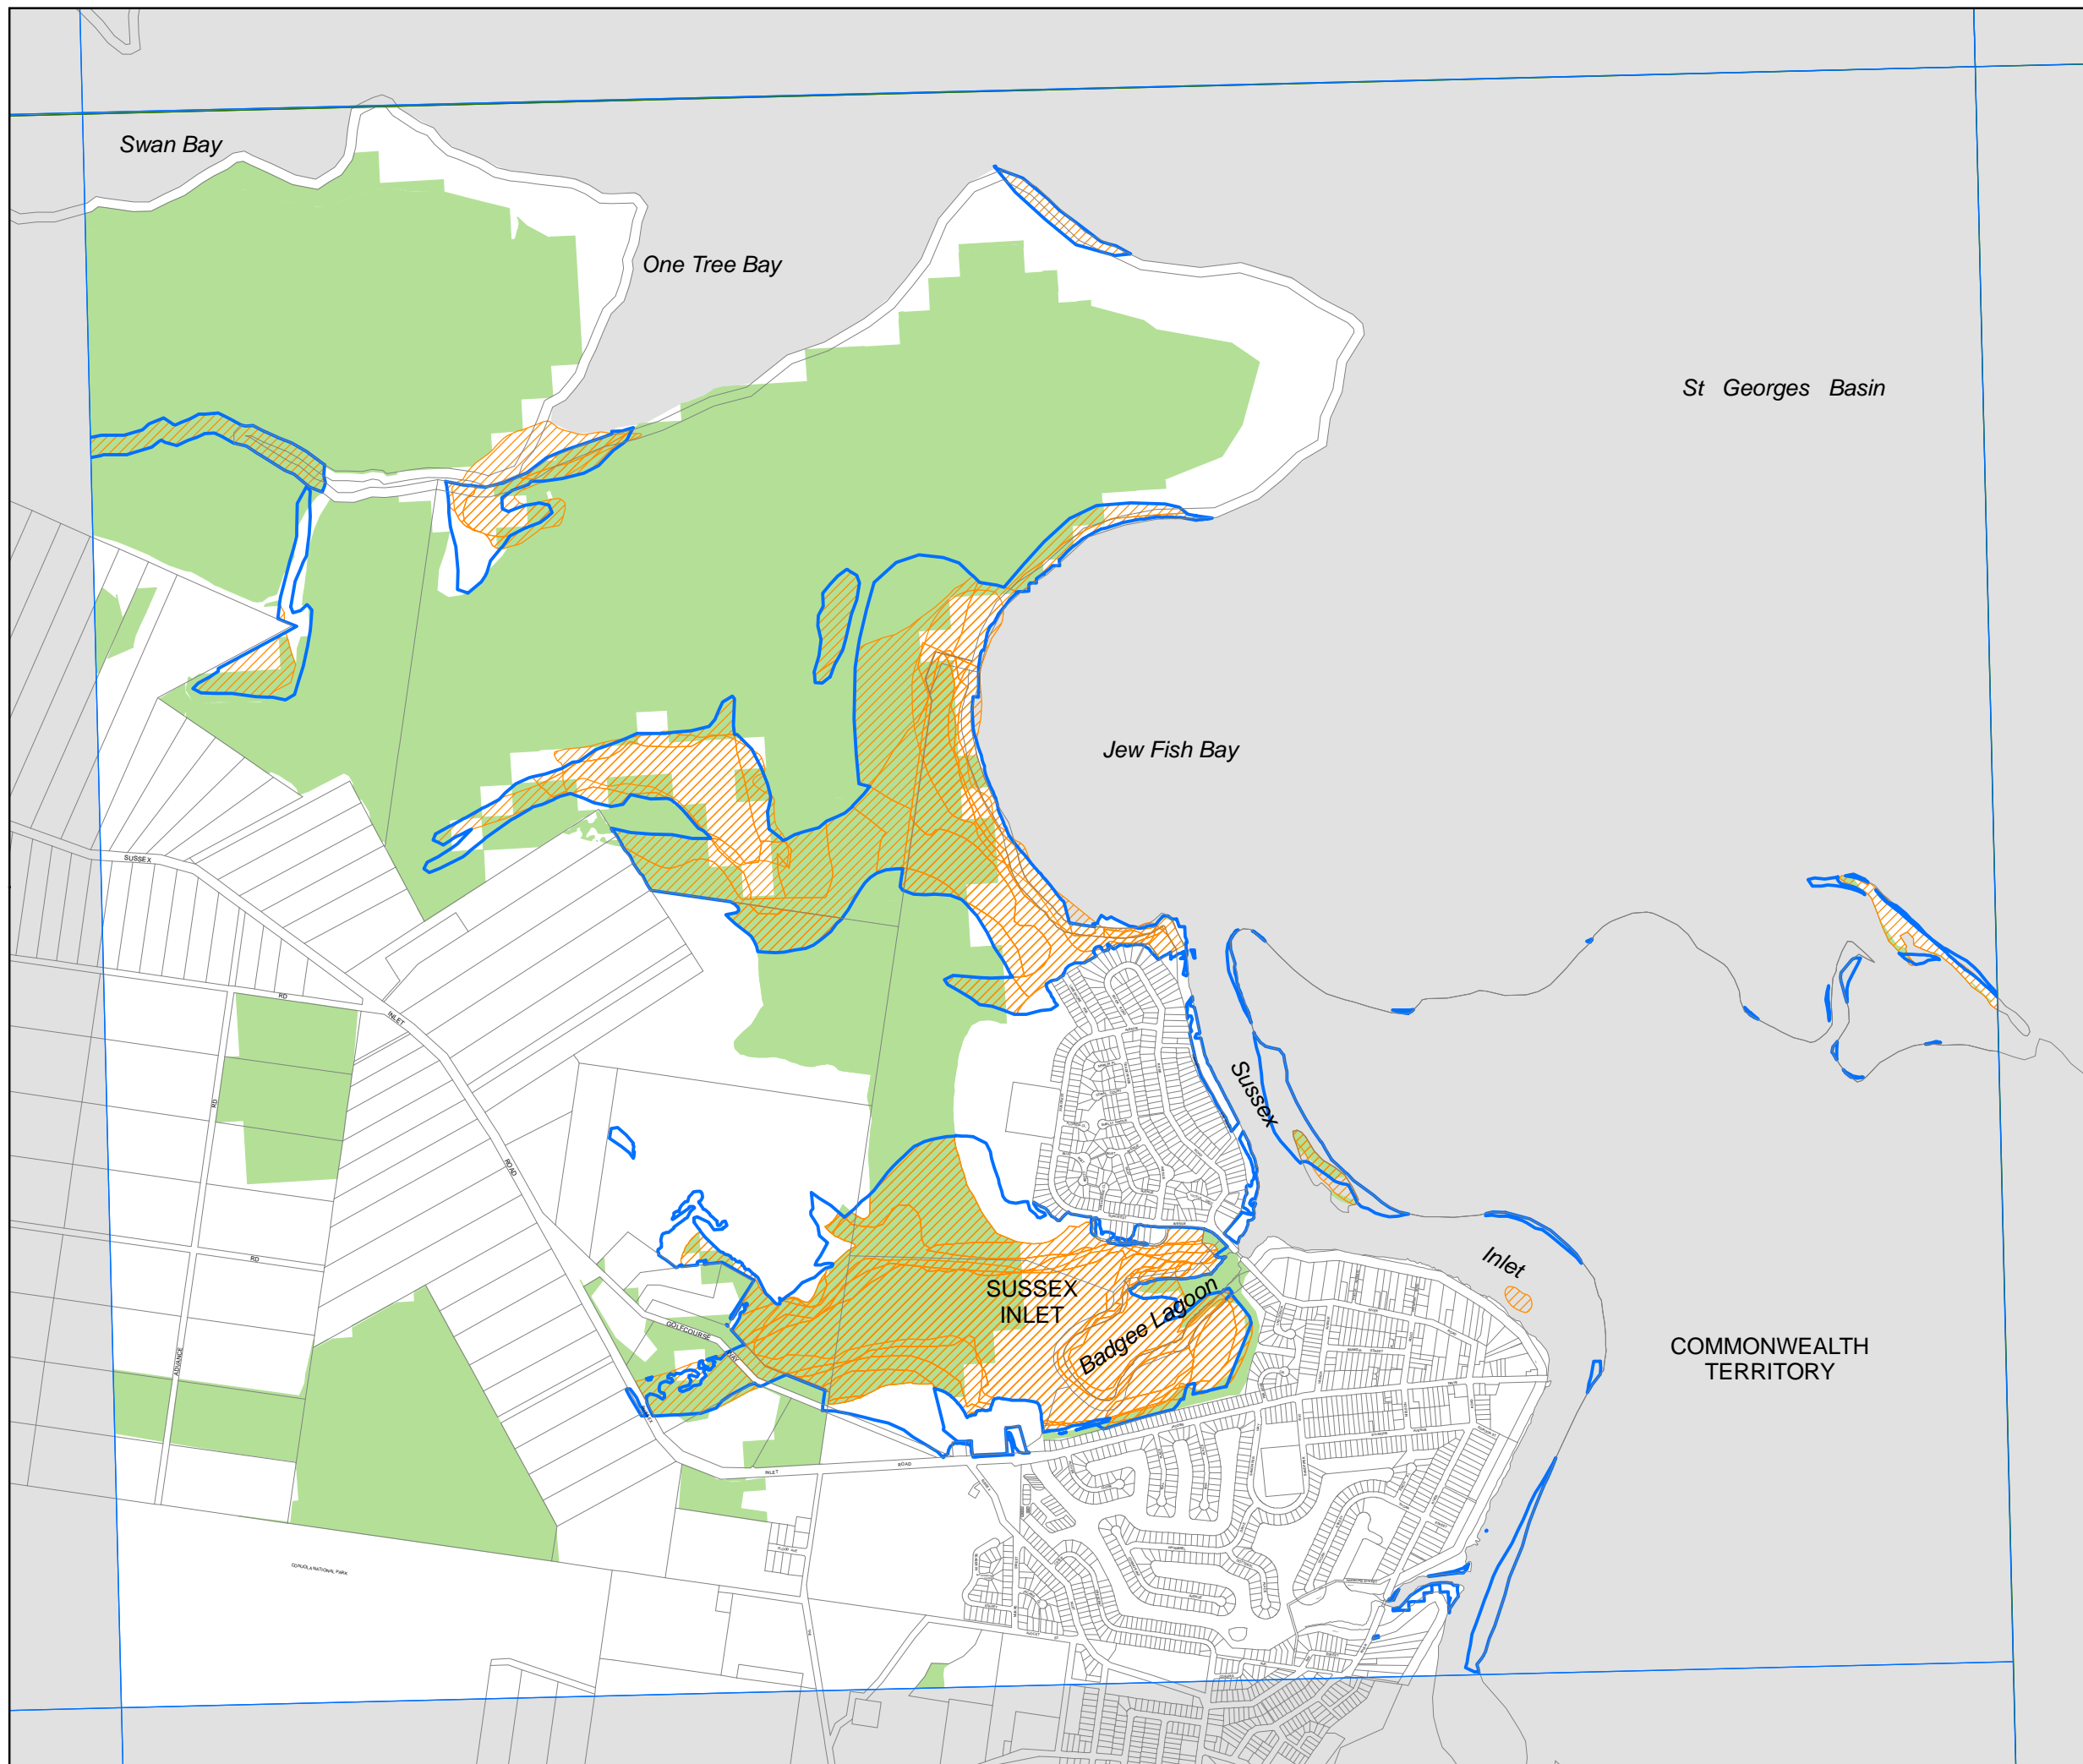

Shoalhaven Local Environmental Plan 2014

Terrestrial Biodiversity Map
Sheet BIO_015G

Terrestrial Biodiversity

-  Disturbed habitat and vegetation CI 7.20
-  Excluded Land
-  Biodiversity - significant vegetation
-  Biodiversity - habitat corridor

Cadastre

-  Cadastre 10/10/2013 © Shoalhaven City Council

Projection: GDA 1994
Zone 56
Scale is 1:20,000 @ A3

Map identification number
6950_COM_BIO_015G_020_20140129