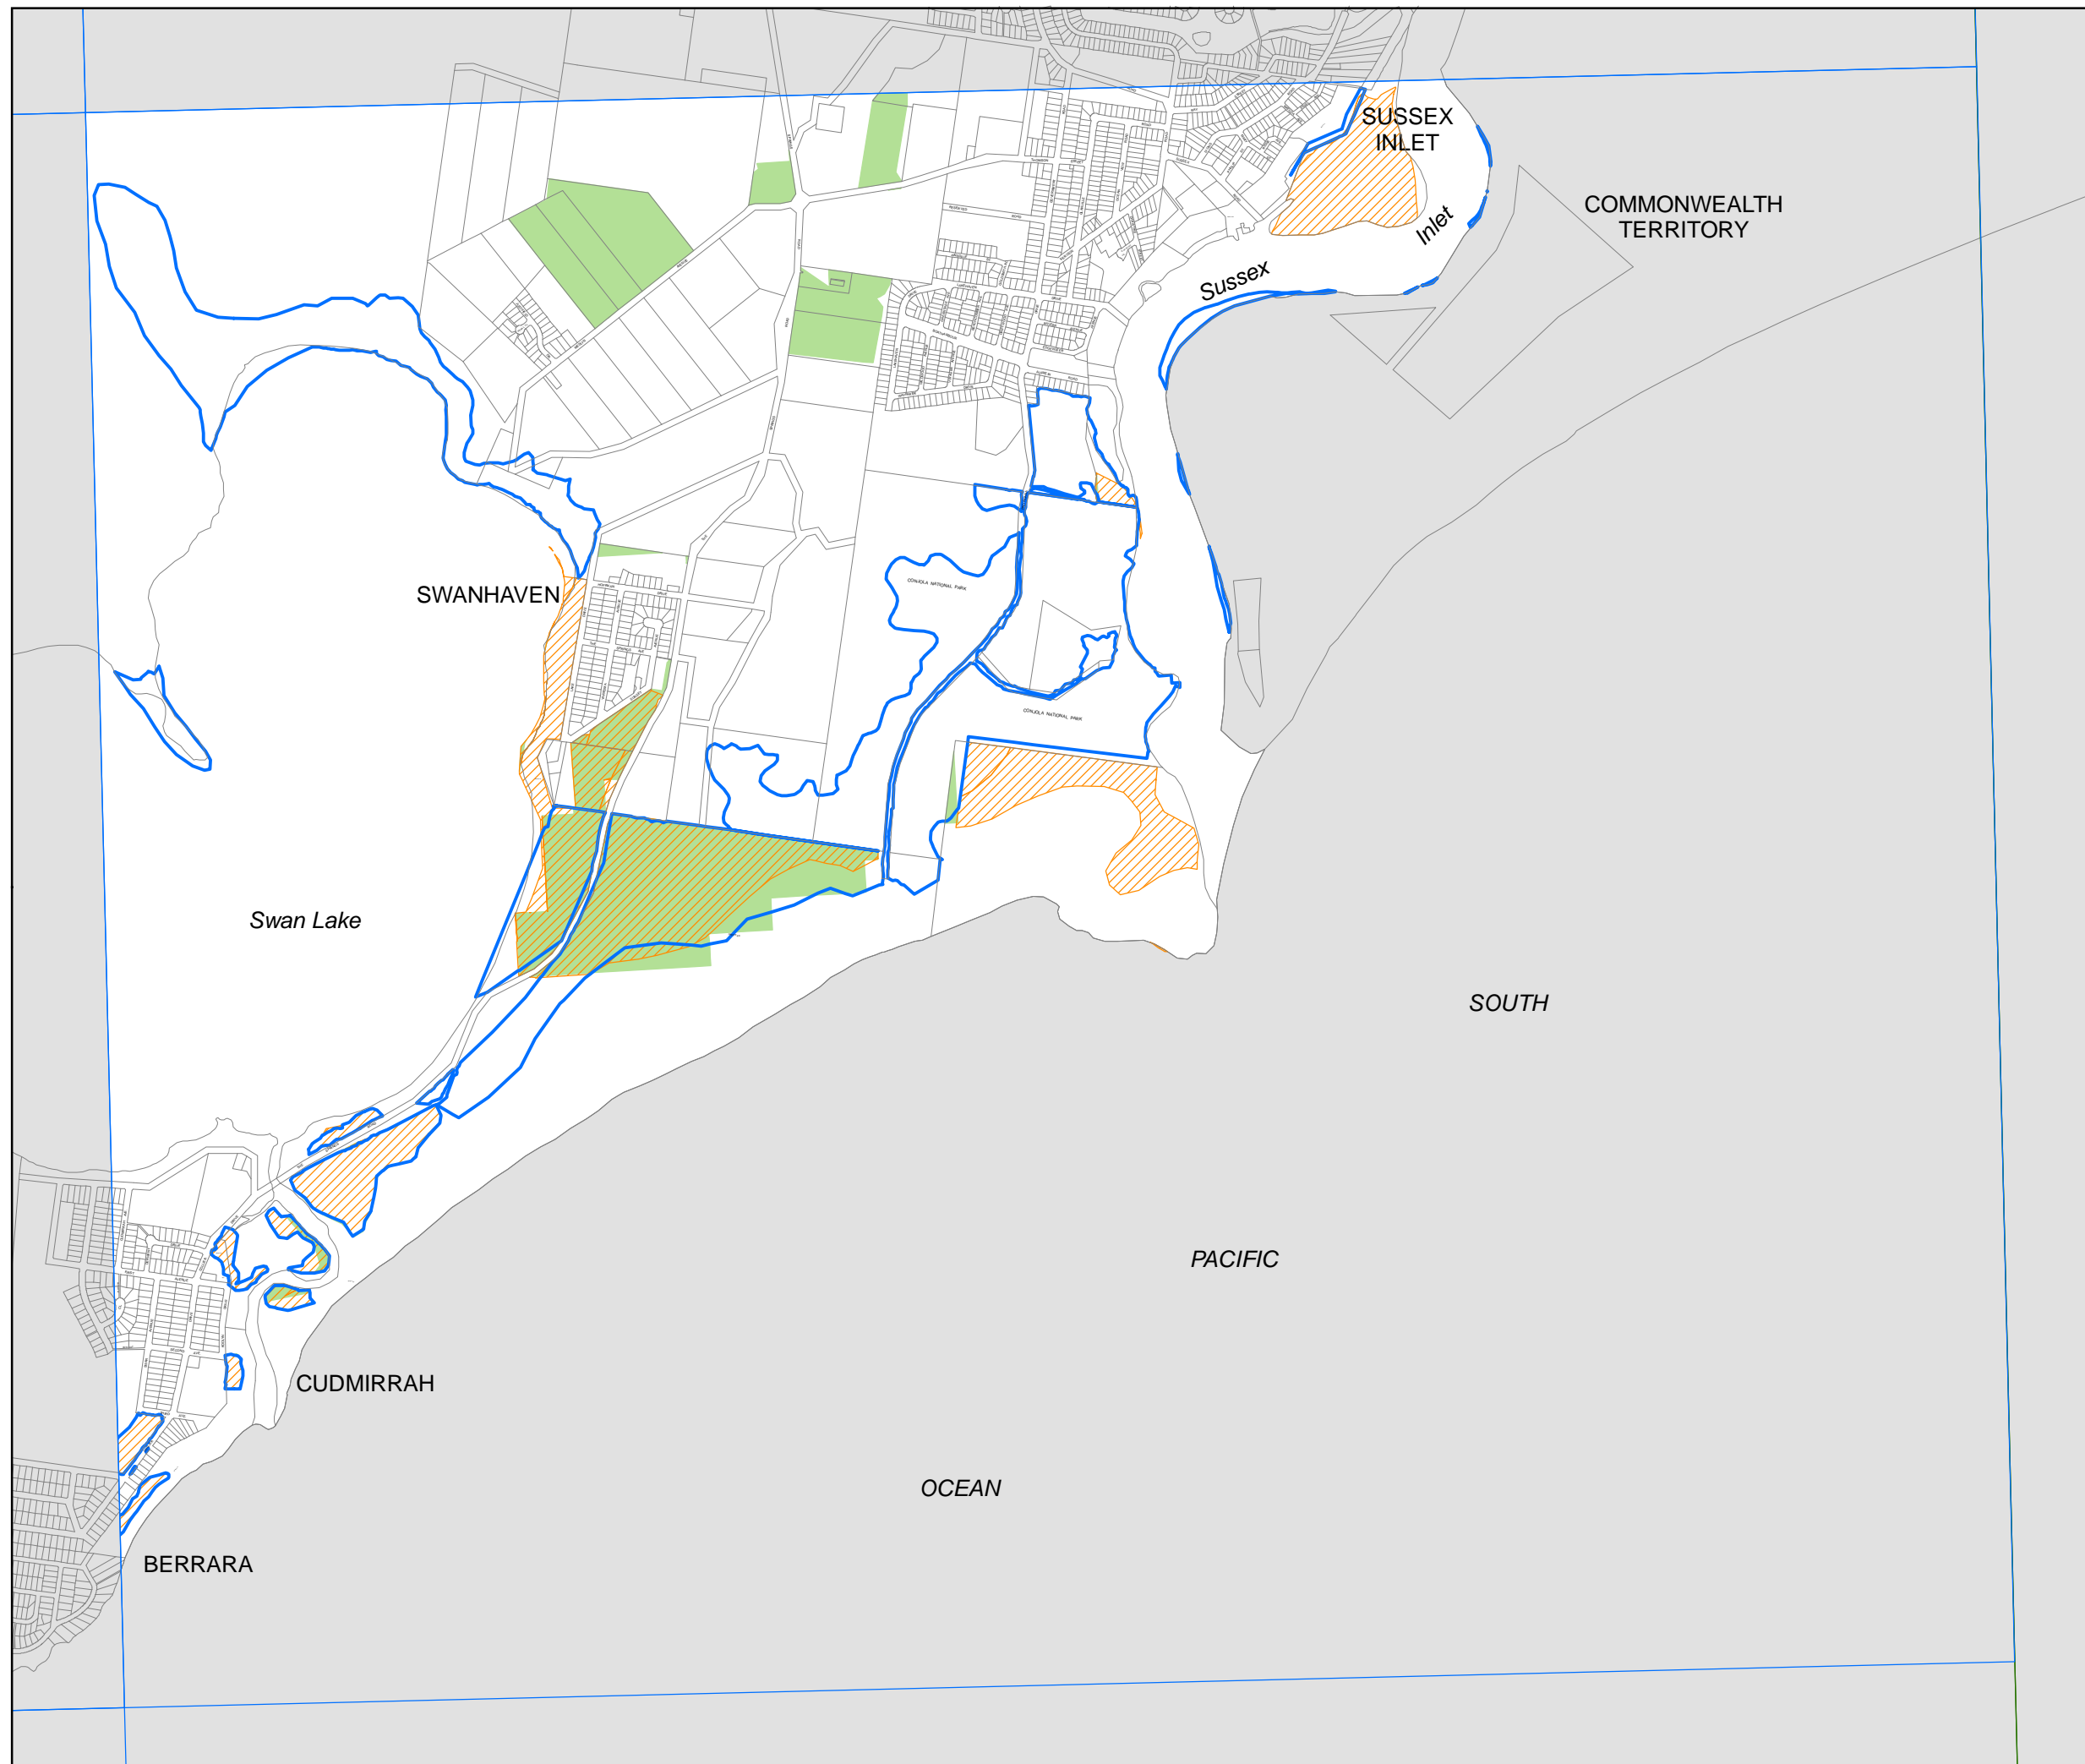

# Shoalhaven Local Environmental Plan 2014

Terrestrial Biodiversity Map  
Sheet BIO\_015H

### Terrestrial Biodiversity

-  Disturbed habitat and vegetation CI 7.20
-  Excluded Land
-  Biodiversity - significant vegetation
-  Biodiversity - habitat corridor

### Cadastrre

-  Cadastre 10/10/2013 © Shoalhaven City Council

Projection: GDA 1994  
Zone 56  
Scale is 1:20,000 @ A3

Map identification number  
6950\_COM\_BIO\_015H\_020\_20140129