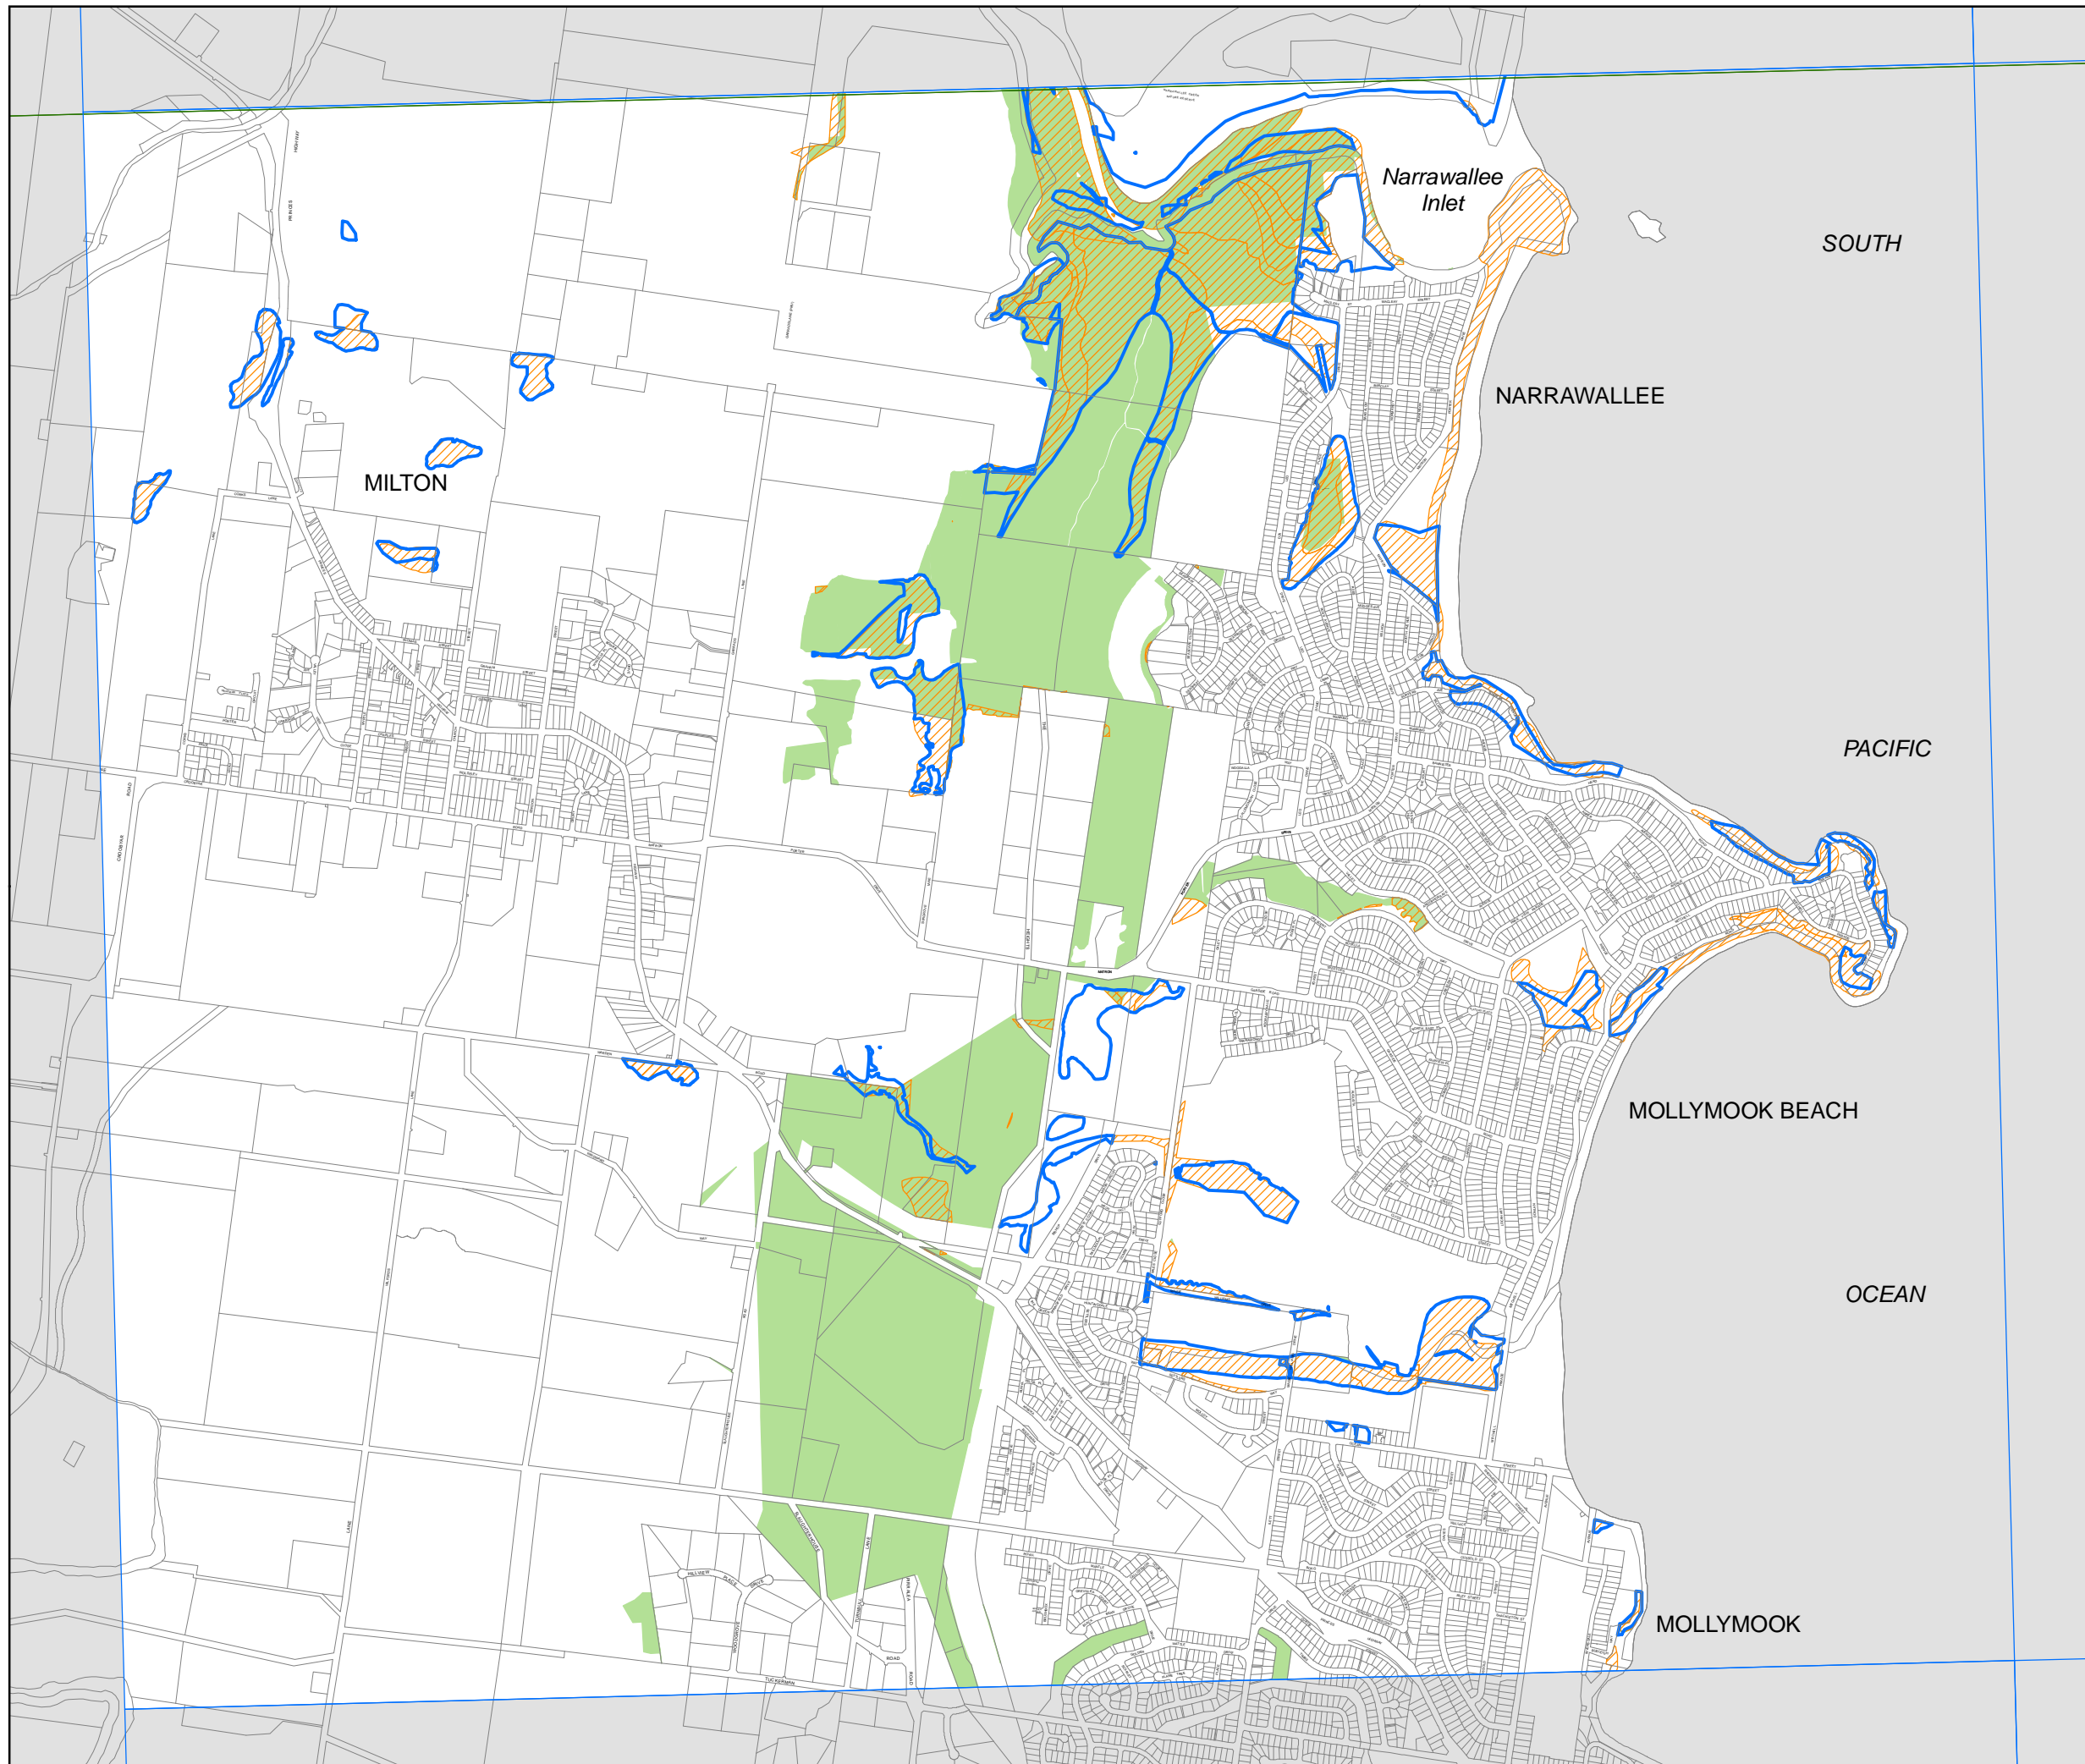

Shoalhaven Local Environmental Plan 2014

Terrestrial Biodiversity Map
Sheet BIO_016C

Terrestrial Biodiversity

- Disturbed habitat and vegetation CI 7.20
- Excluded Land
- Biodiversity - significant vegetation
- Biodiversity - habitat corridor

Cadastre

- Cadastre 10/10/2013 © Shoalhaven City Council

0 250 500 750 1,000

Projection: GDA 1994
Zone 56
Scale is 1:20,000 @ A3

Map identification number
6950_COM_BIO_016C_020_20140129