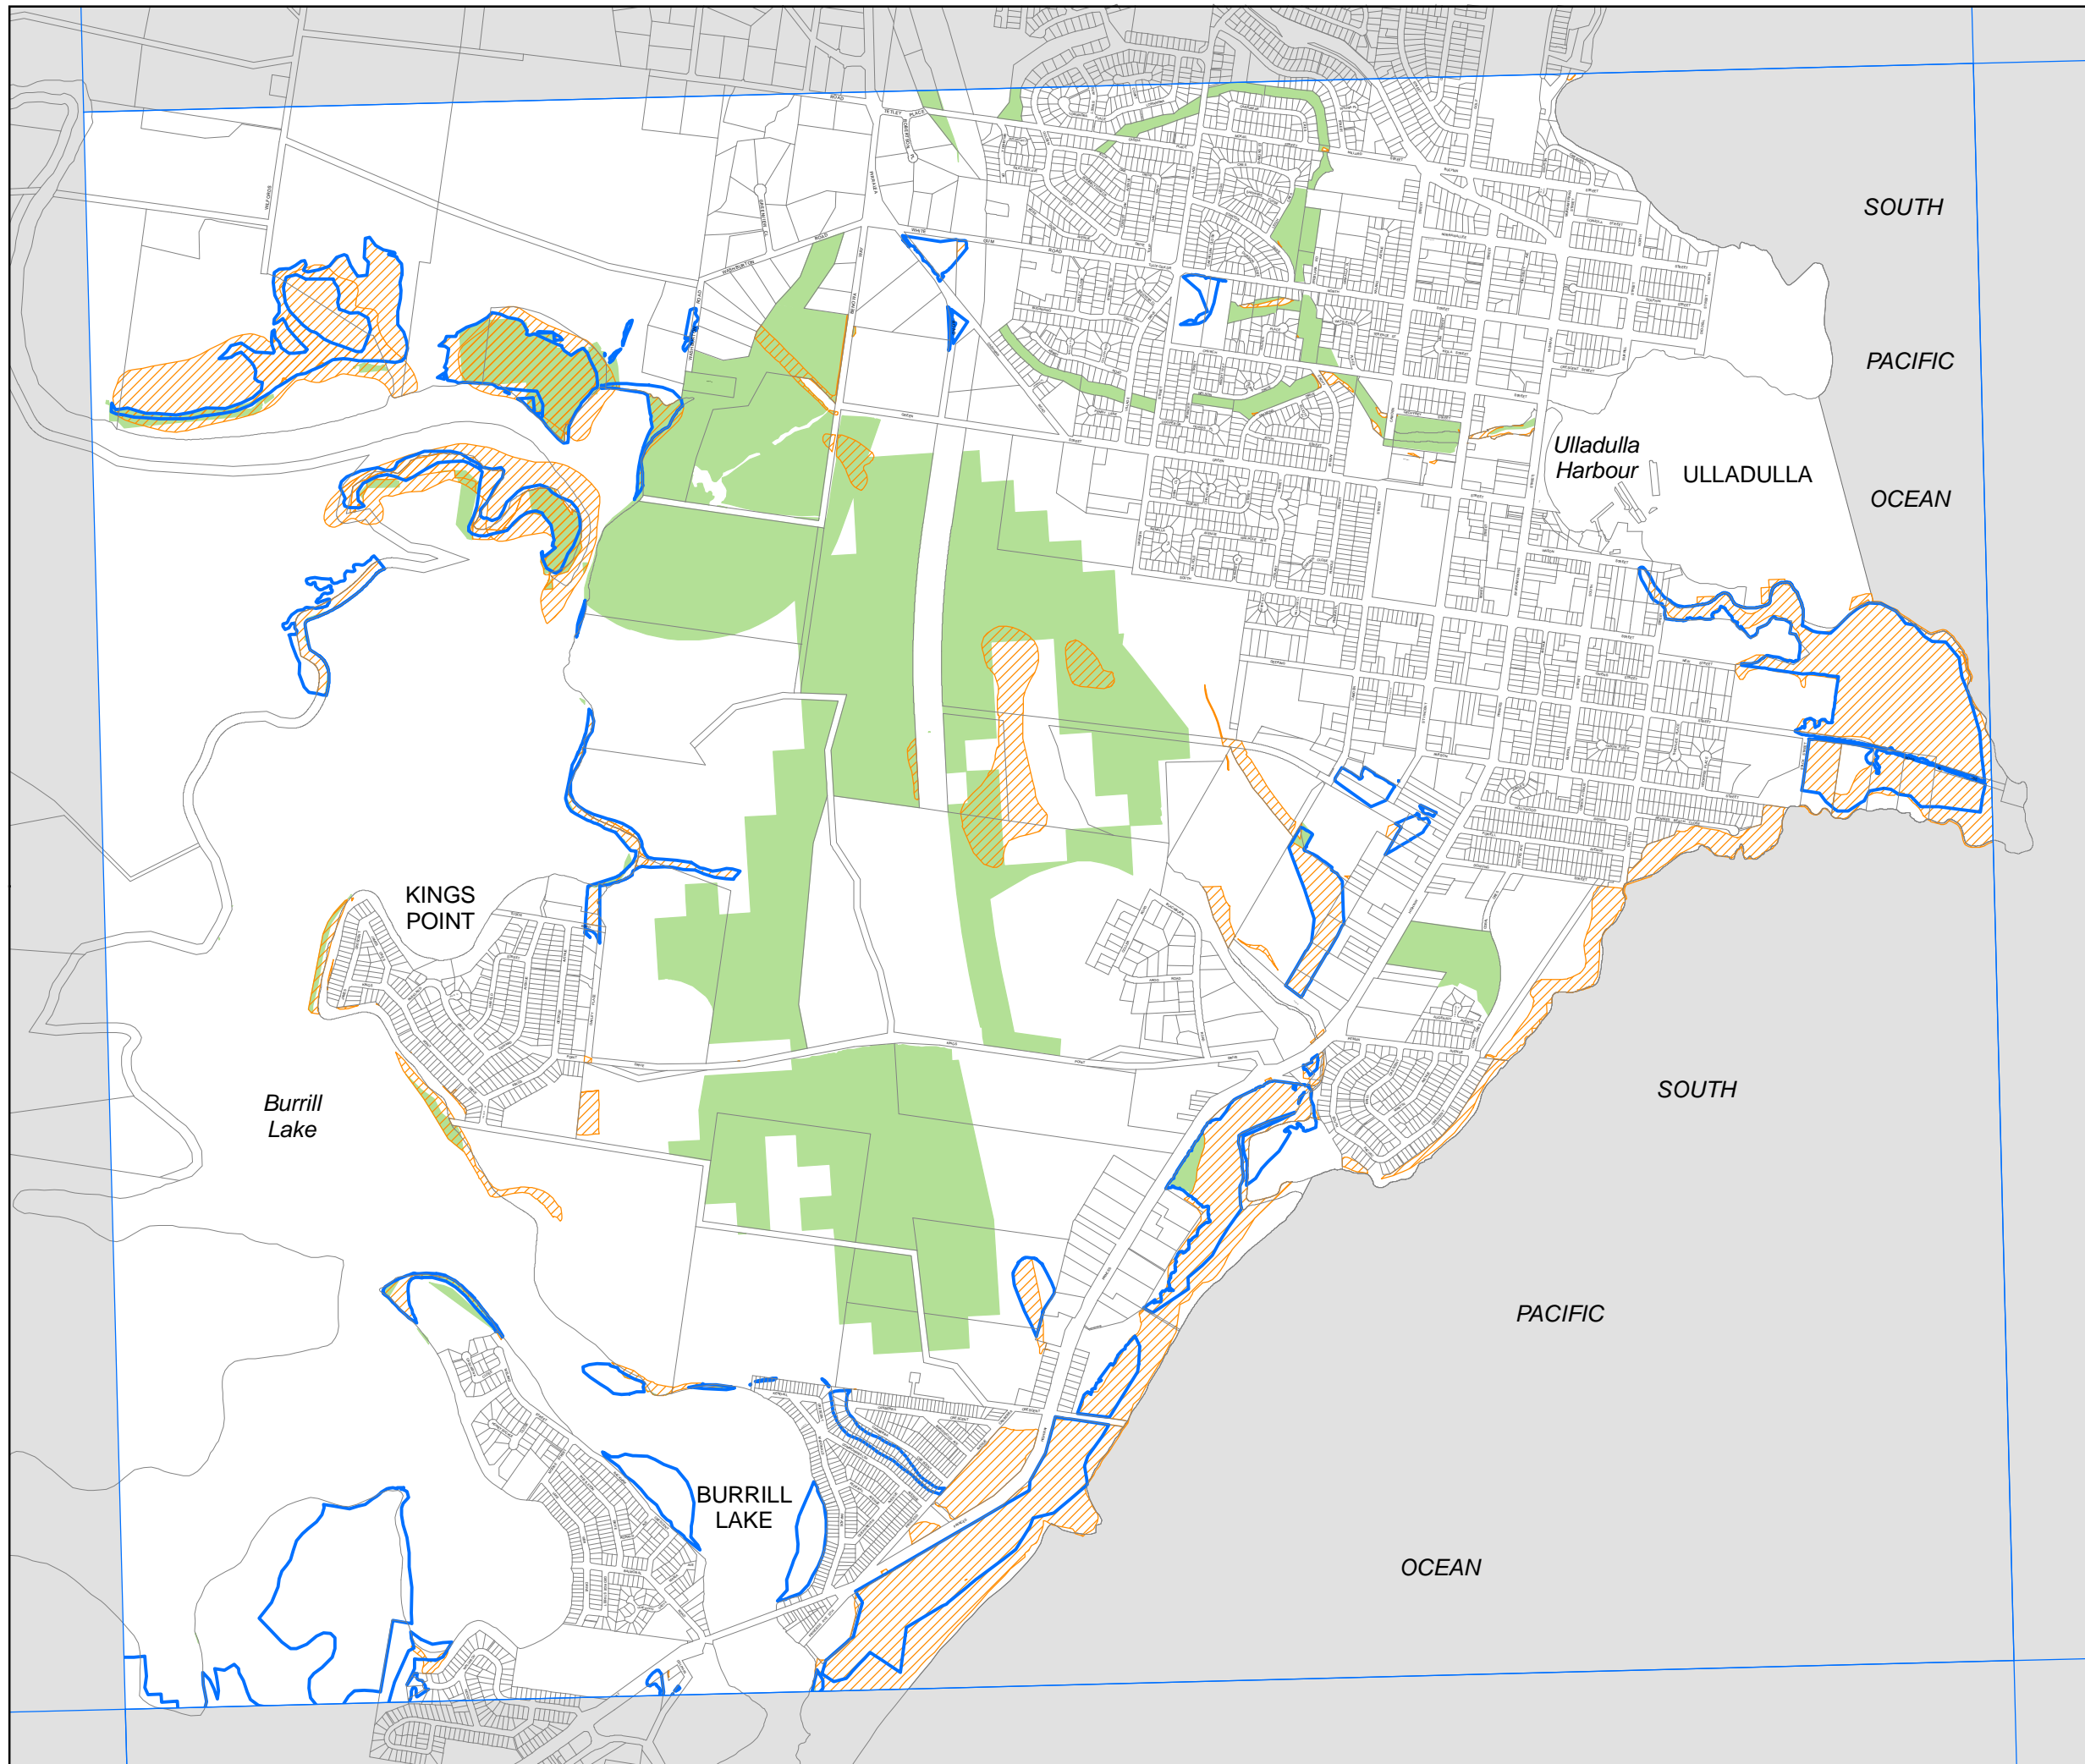

Shoalhaven Local Environmental Plan 2014

Terrestrial Biodiversity Map
Sheet BIO_016D

Terrestrial Biodiversity

-  Disturbed habitat and vegetation CI 7.20
-  Excluded Land
-  Biodiversity - significant vegetation
-  Biodiversity - habitat corridor

Cadastre

-  Cadastre 10/10/2013 © Shoalhaven City Council

Map identification number 6950_COM_BIO_016D_020_20140129