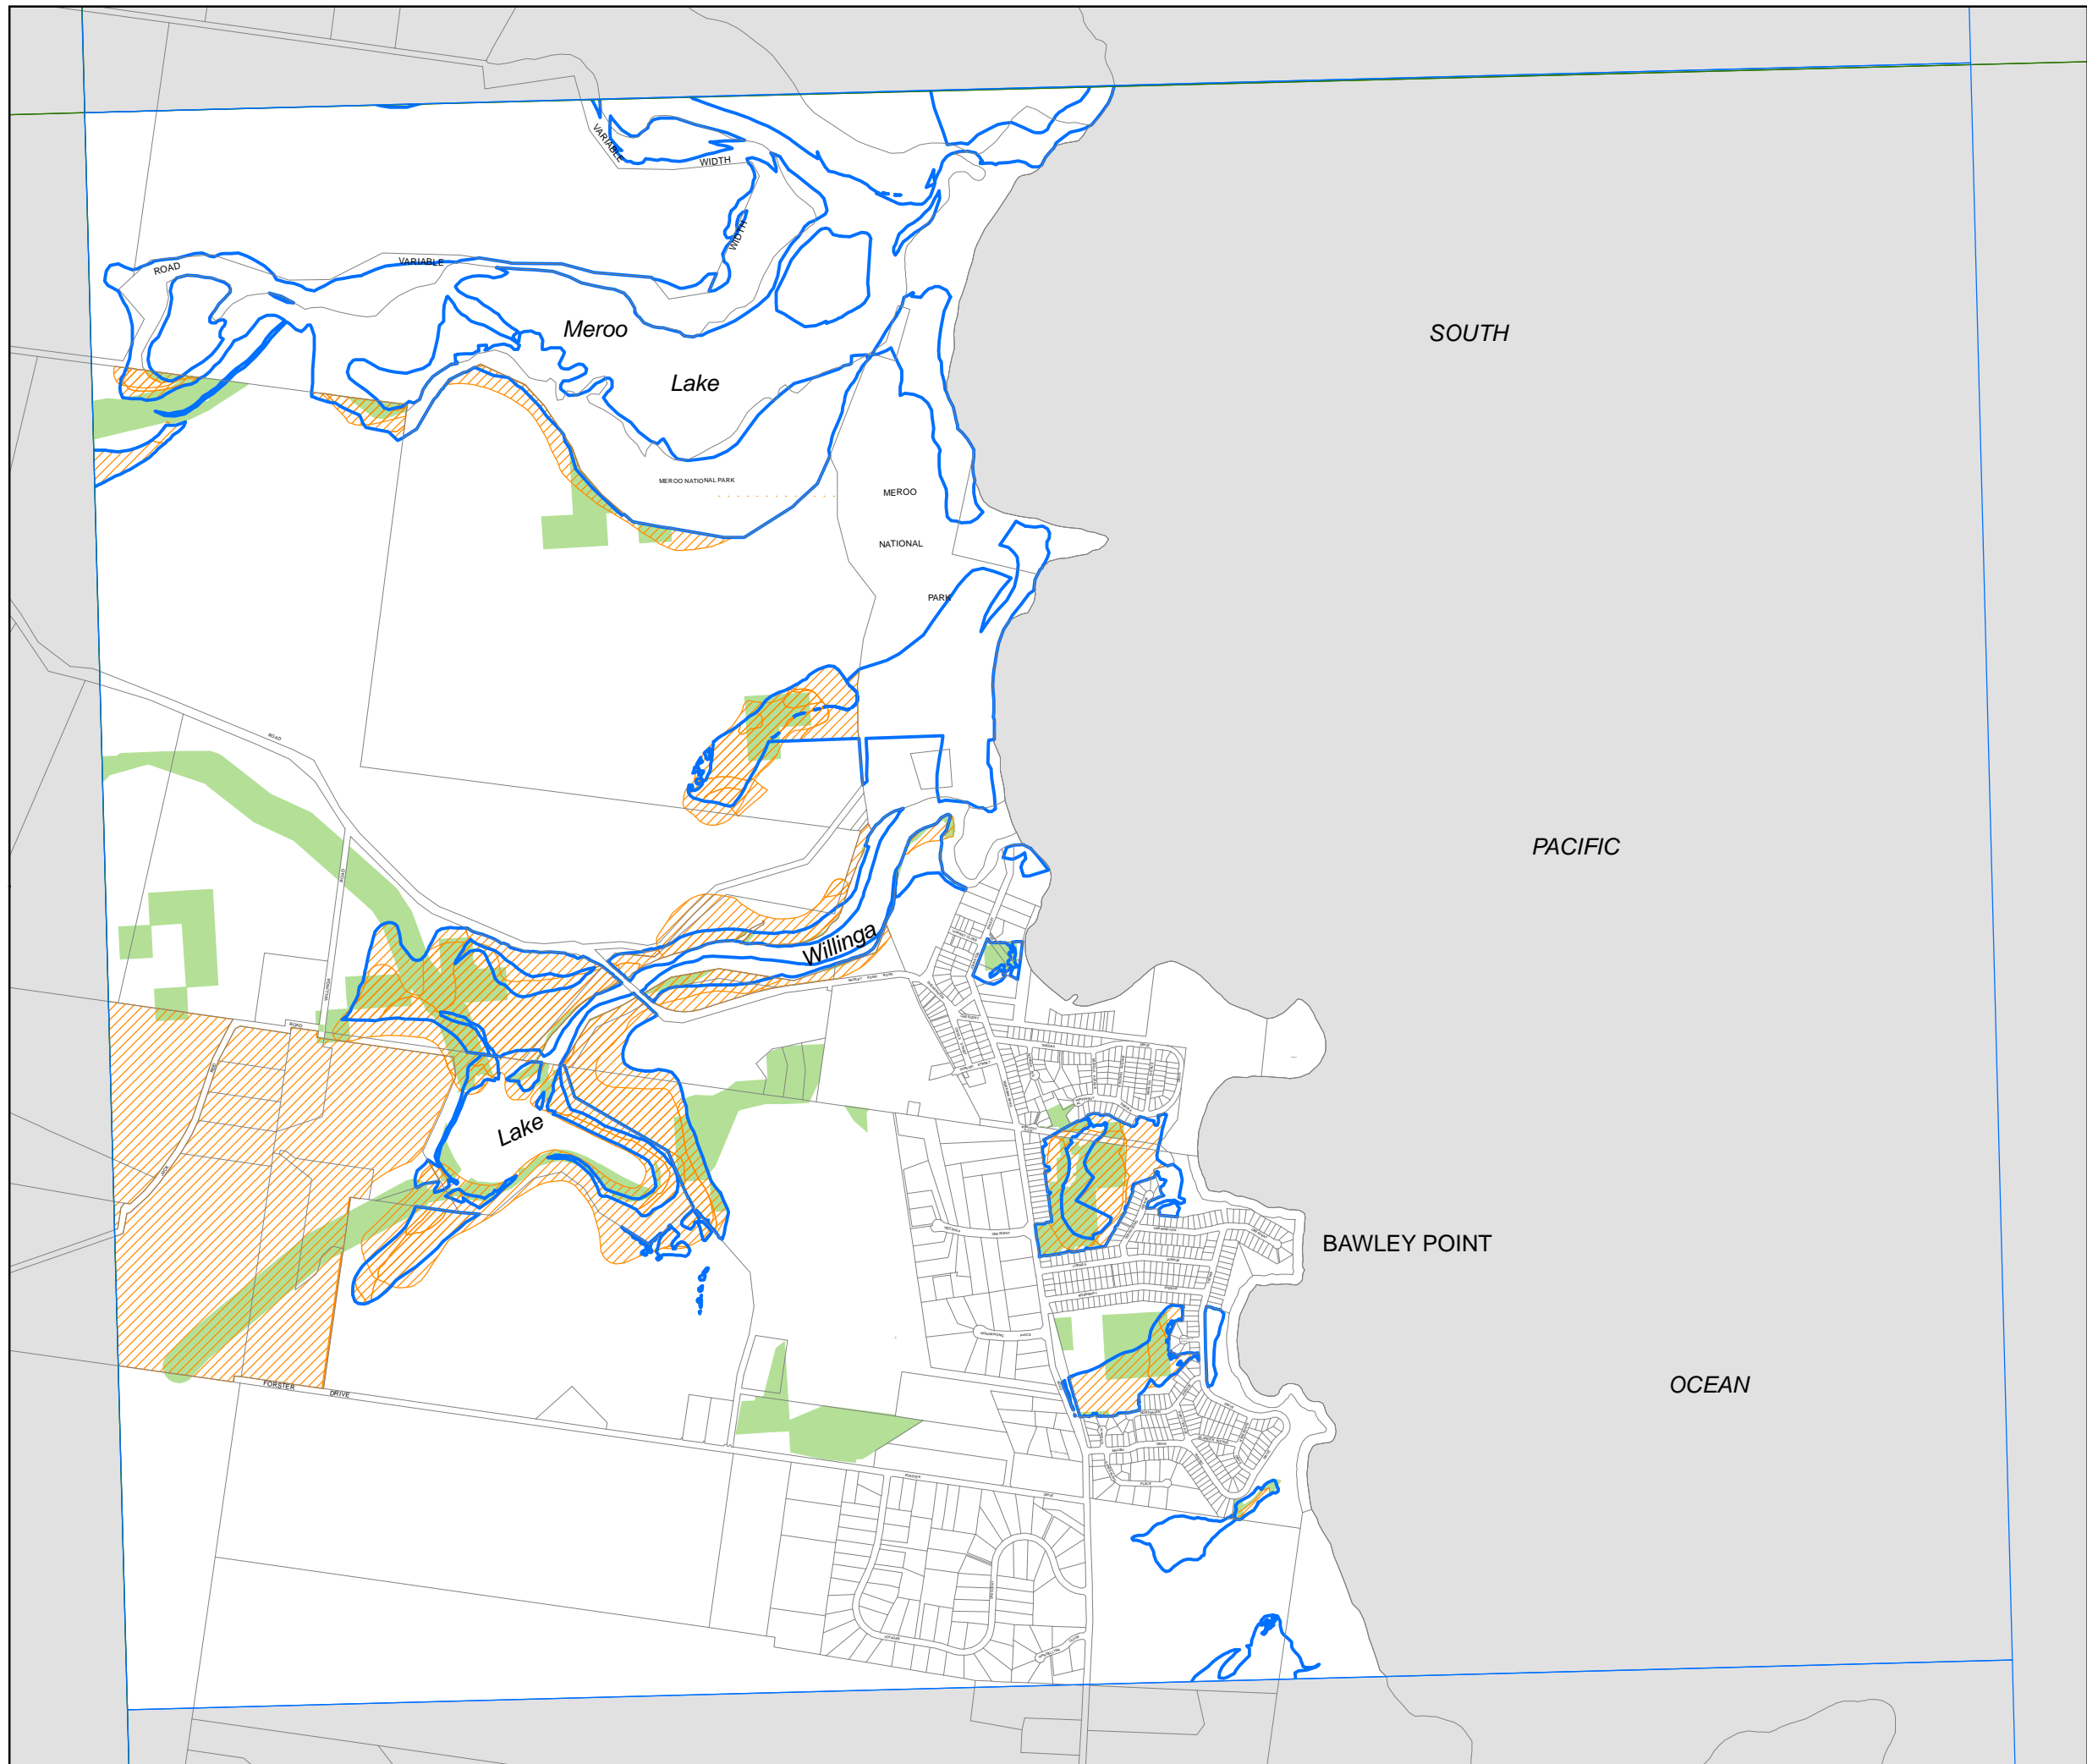

# Shoalhaven Local Environmental Plan 2014

Terrestrial Biodiversity Map  
Sheet BIO\_017A

### Terrestrial Biodiversity

-  Disturbed habitat and vegetation CI 7.20
-  Excluded Land
-  Biodiversity - significant vegetation
-  Biodiversity - habitat corridor

### Cadastre

-  Cadastre 10/10/2013 © Shoalhaven City Council

Projection: GDA 1994  
Zone 56  
Scale is 1:20,000 @ A3

Map identification number  
6950\_COM\_BIO\_017A\_020\_20140129