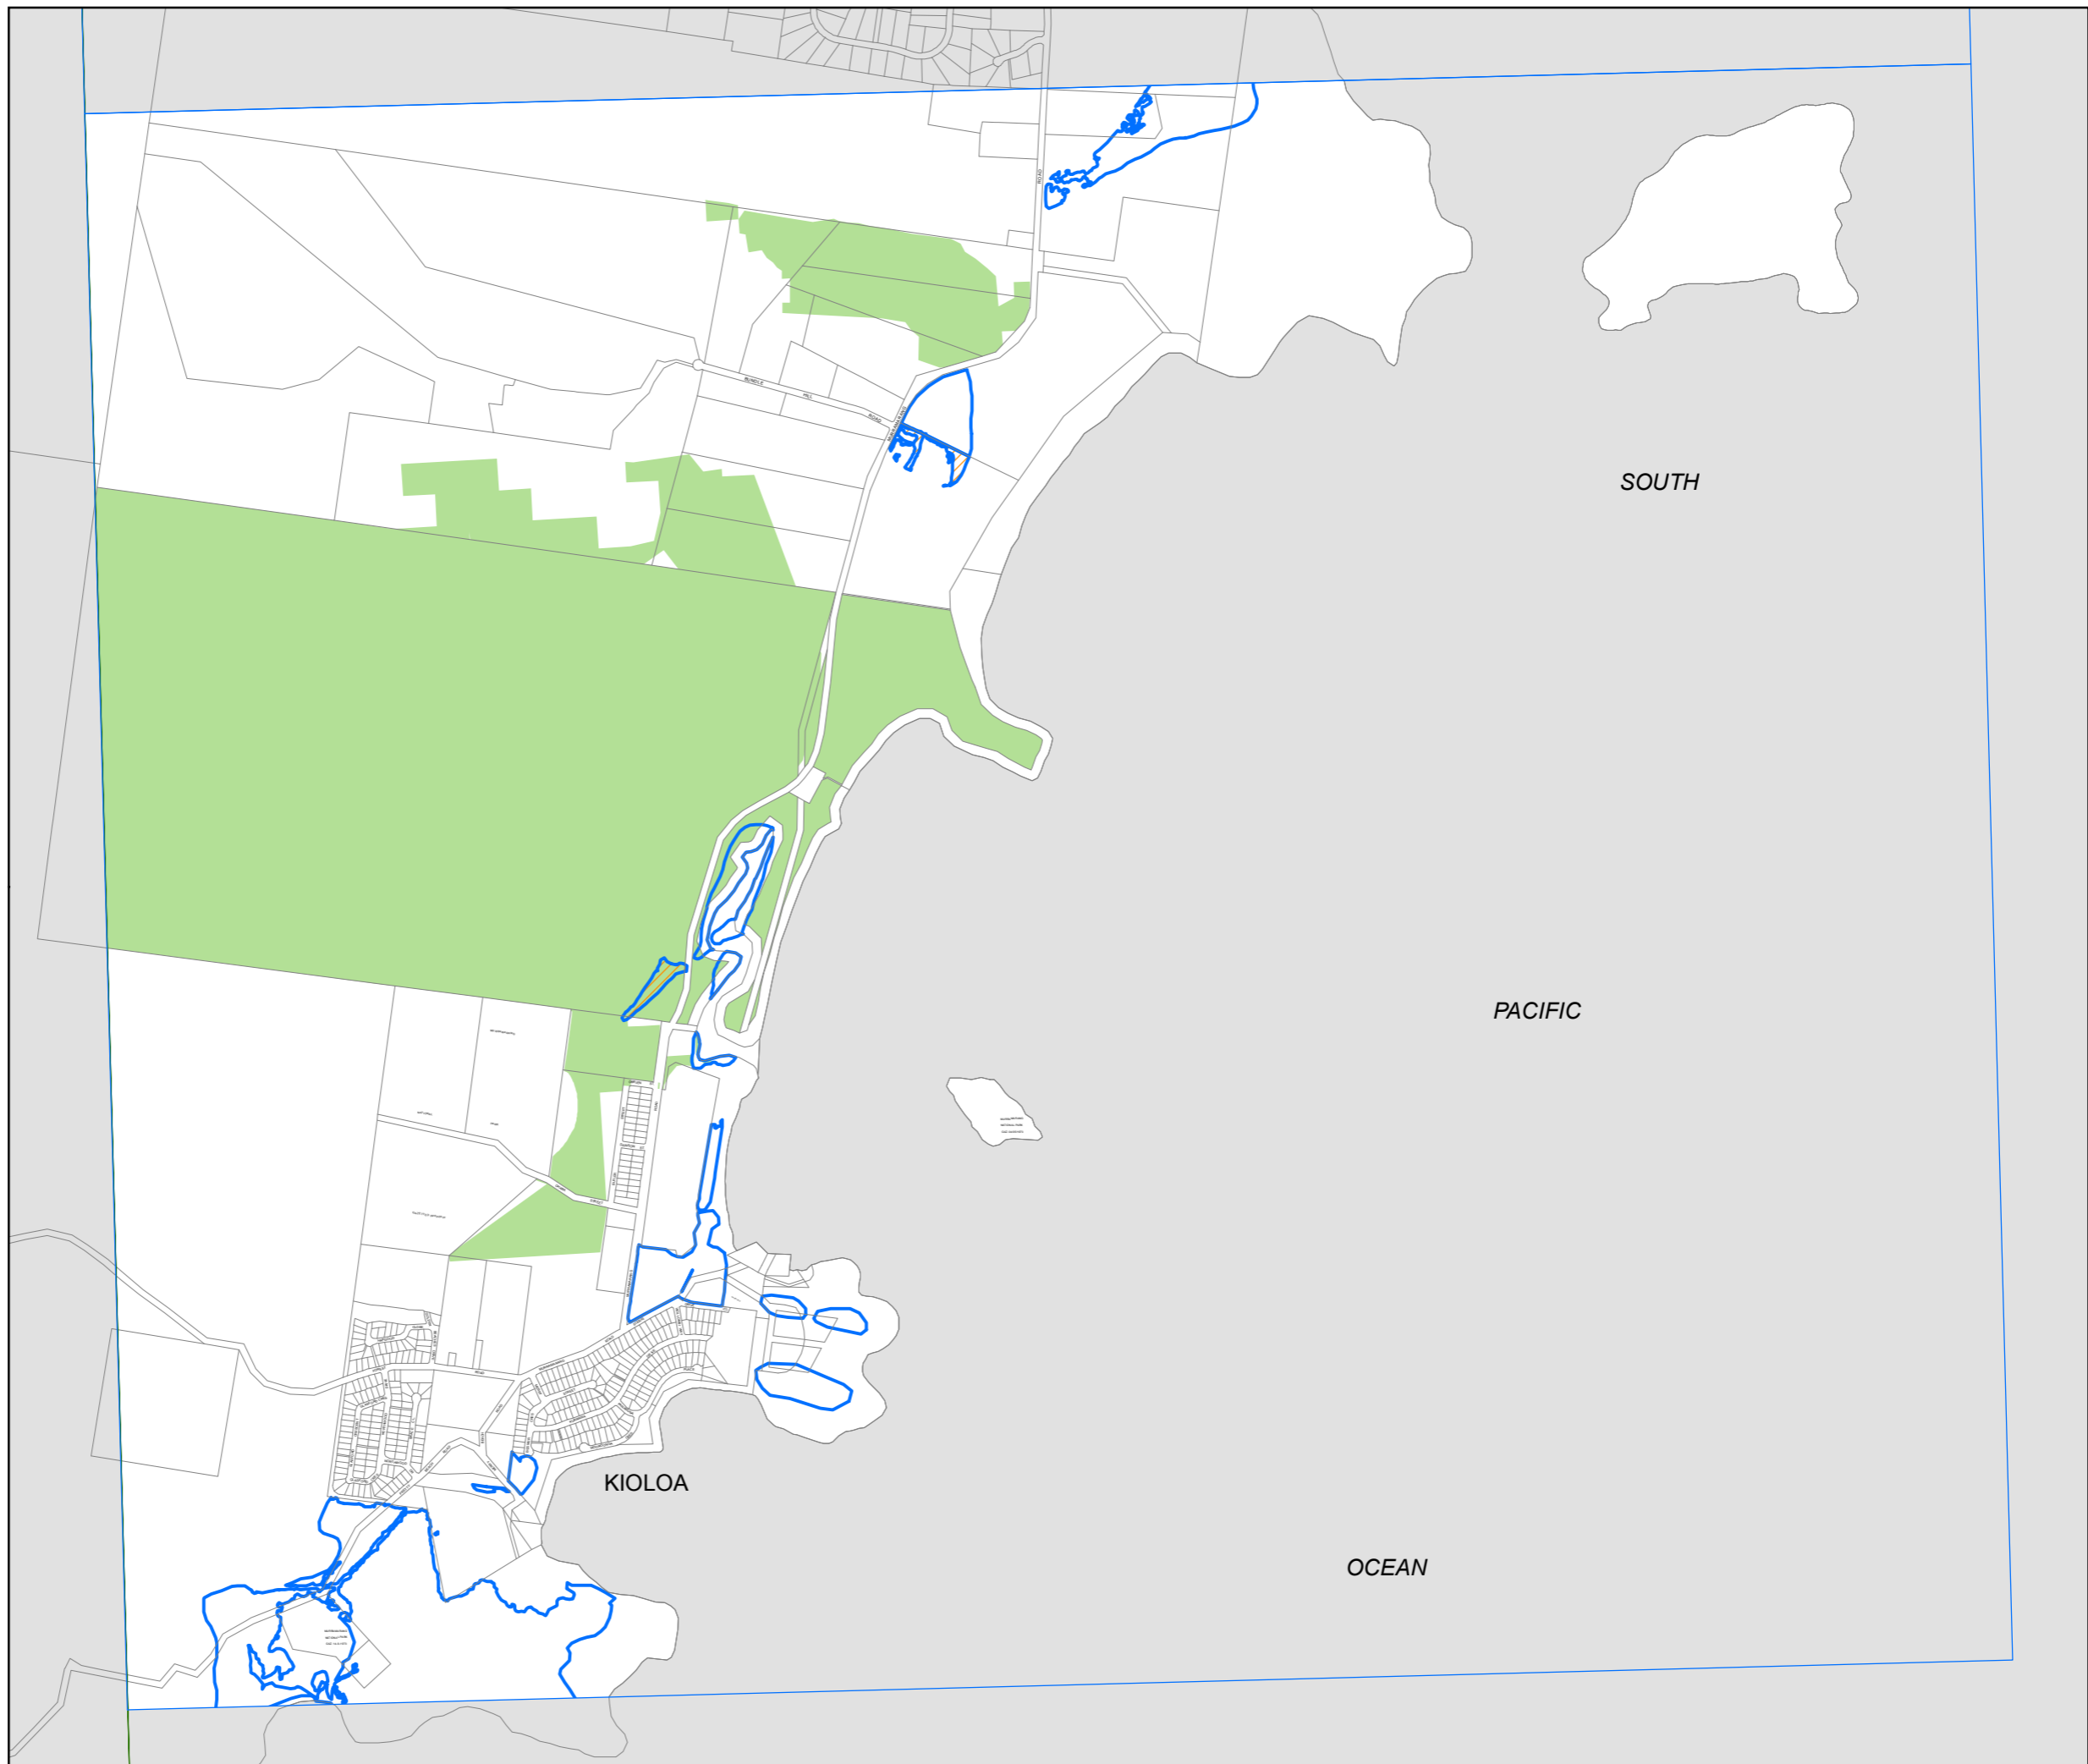

Shoalhaven Local Environmental Plan 2014

Terrestrial Biodiversity Map Sheet BIO_017B

Terrestrial Biodiversity

-  Disturbed habitat and vegetation CI 7.20
-  Excluded Land
-  Biodiversity - significant vegetation
-  Biodiversity - habitat corridor

Cadastral

-  Cadastral 10/10/2013 © Shoalhaven City Council

Projection: GDA 1994
Zone 56
Scale is 1:20,000 @A3

Map identification number
6950_COM_BIO_017B_020_20140530