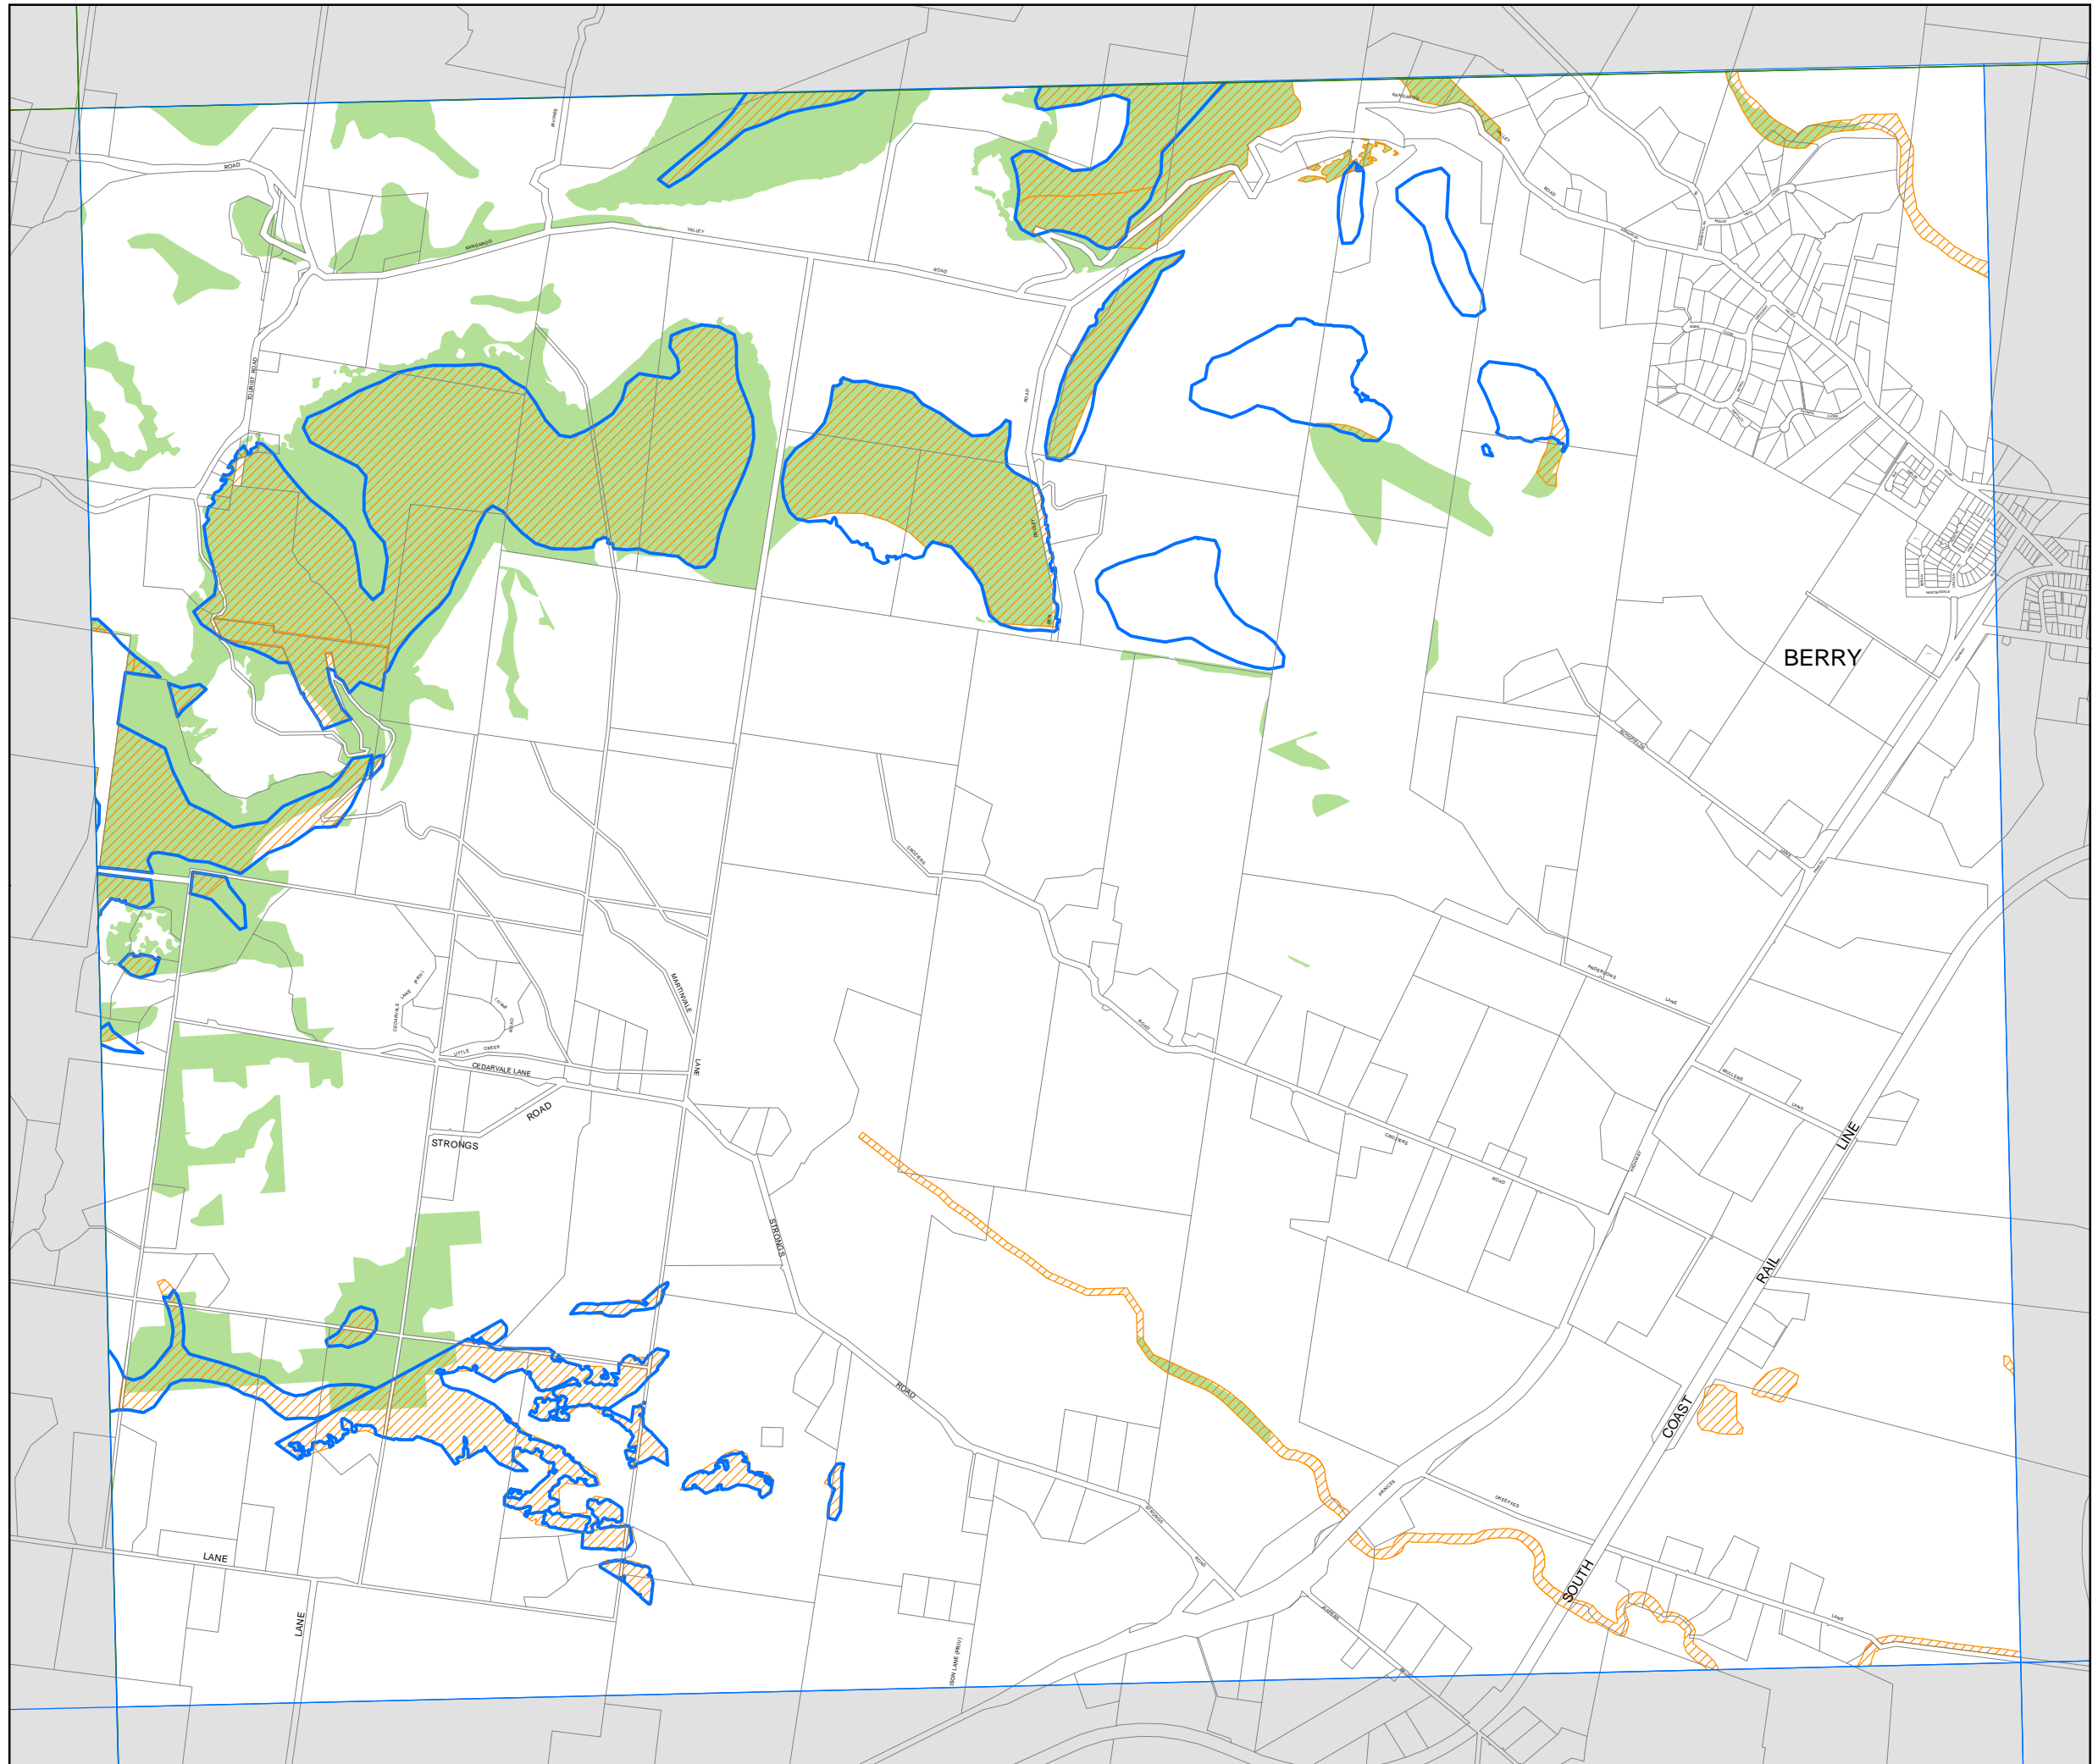

# Shoalhaven Local Environmental Plan 2014

## Terrestrial Biodiversity Map Sheet BIO\_019A

### Terrestrial Biodiversity

- Disturbed habitat and vegetation CI 7.20
- Excluded Land
- Biodiversity - significant vegetation
- Biodiversity - habitat corridor

### Cadastre

- Cadastre 10/10/2013 © Shoalhaven City Council

Projection: GDA 1994  
Zone 56  
Scale is 1:20,000 @ A3

Map identification number  
6950\_COM\_BIO\_019A\_020\_20140129