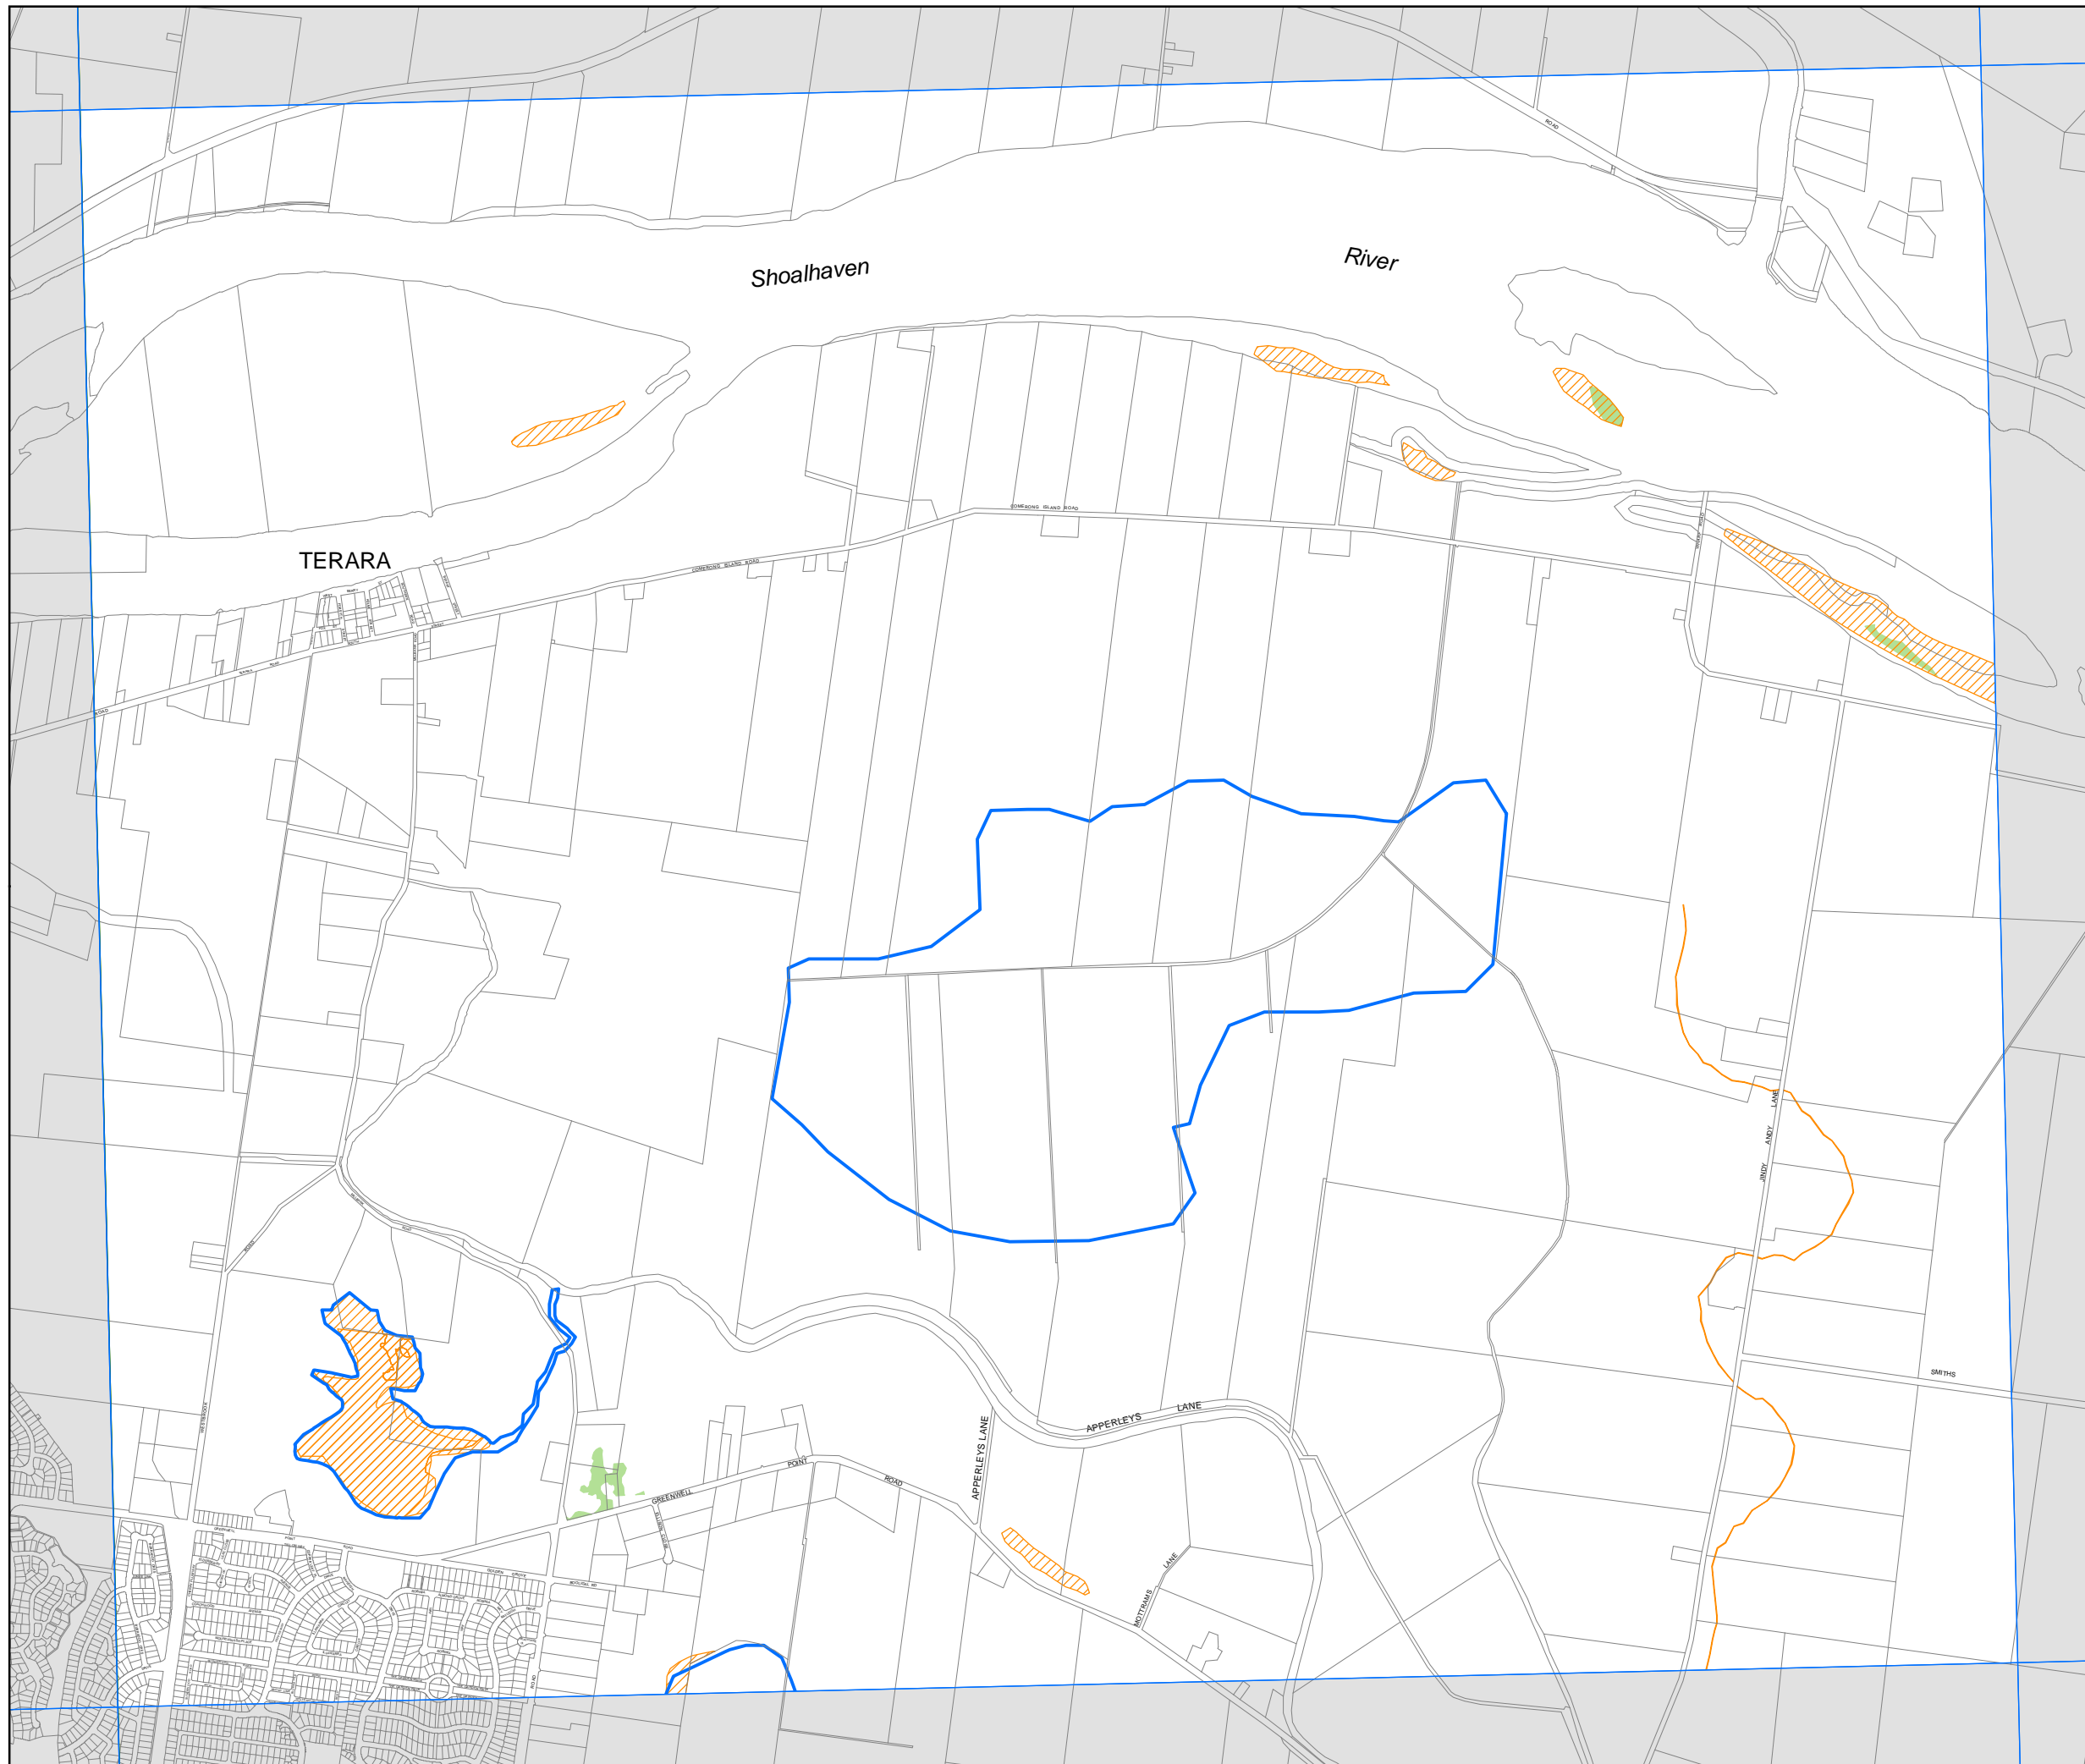

Shoalhaven Local Environmental Plan 2014

Terrestrial Biodiversity Map
Sheet BIO_019C

Terrestrial Biodiversity

-  Disturbed habitat and vegetation CI 7.20
-  Excluded Land
-  Biodiversity - significant vegetation
-  Biodiversity - habitat corridor

Cadastre

-  Cadastre 10/10/2013 © Shoalhaven City Council

0 250 500 750 1,000

Projection: GDA 1994
Zone 56
Metres
Scale is 1:20,000 @ A3

Map identification number
6950_COM_BIO_019C_020_20140129