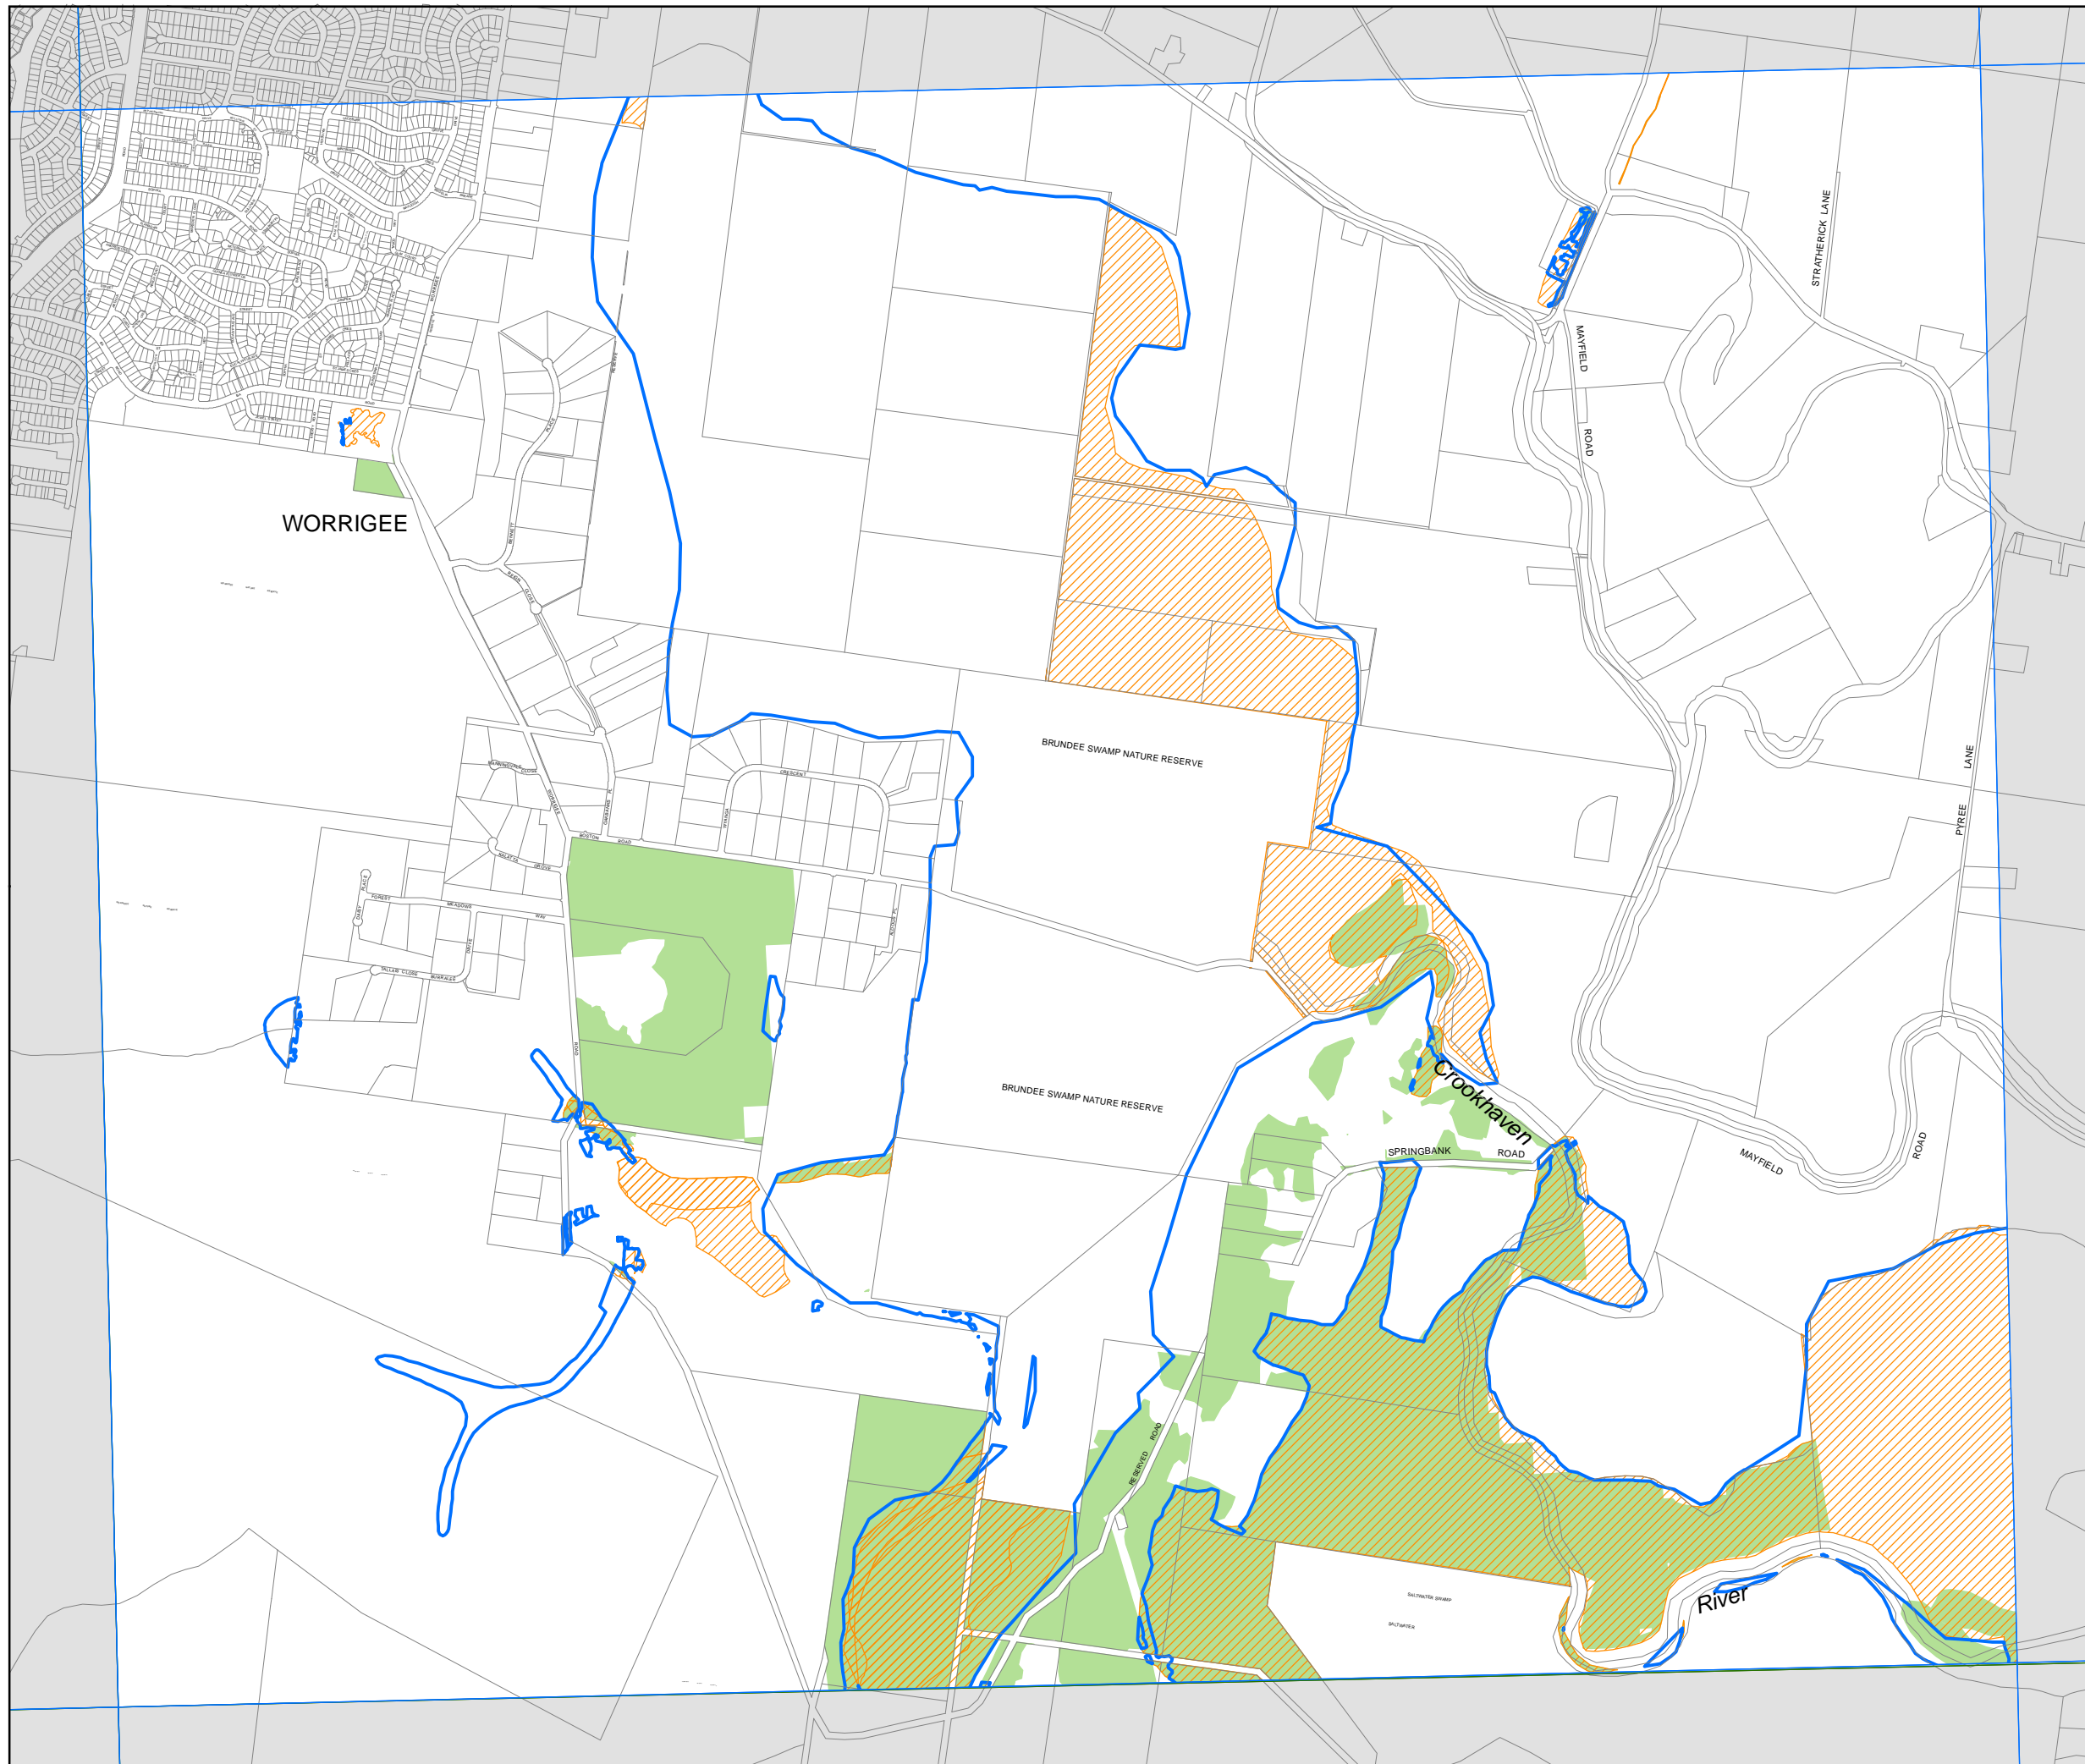

# Shoalhaven Local Environmental Plan 2014

Terrestrial Biodiversity Map  
Sheet BIO\_019D

### Terrestrial Biodiversity

-  Disturbed habitat and vegetation CI 7.20
-  Excluded Land
-  Biodiversity - significant vegetation
-  Biodiversity - habitat corridor

### Cadastre

-  Cadastre 10/10/2013 © Shoalhaven City Council

Projection: GDA 1994  
Zone 56  
Scale is 1:20,000 @ A3

Map identification number  
6950\_COM\_BIO\_019D\_020\_20140129