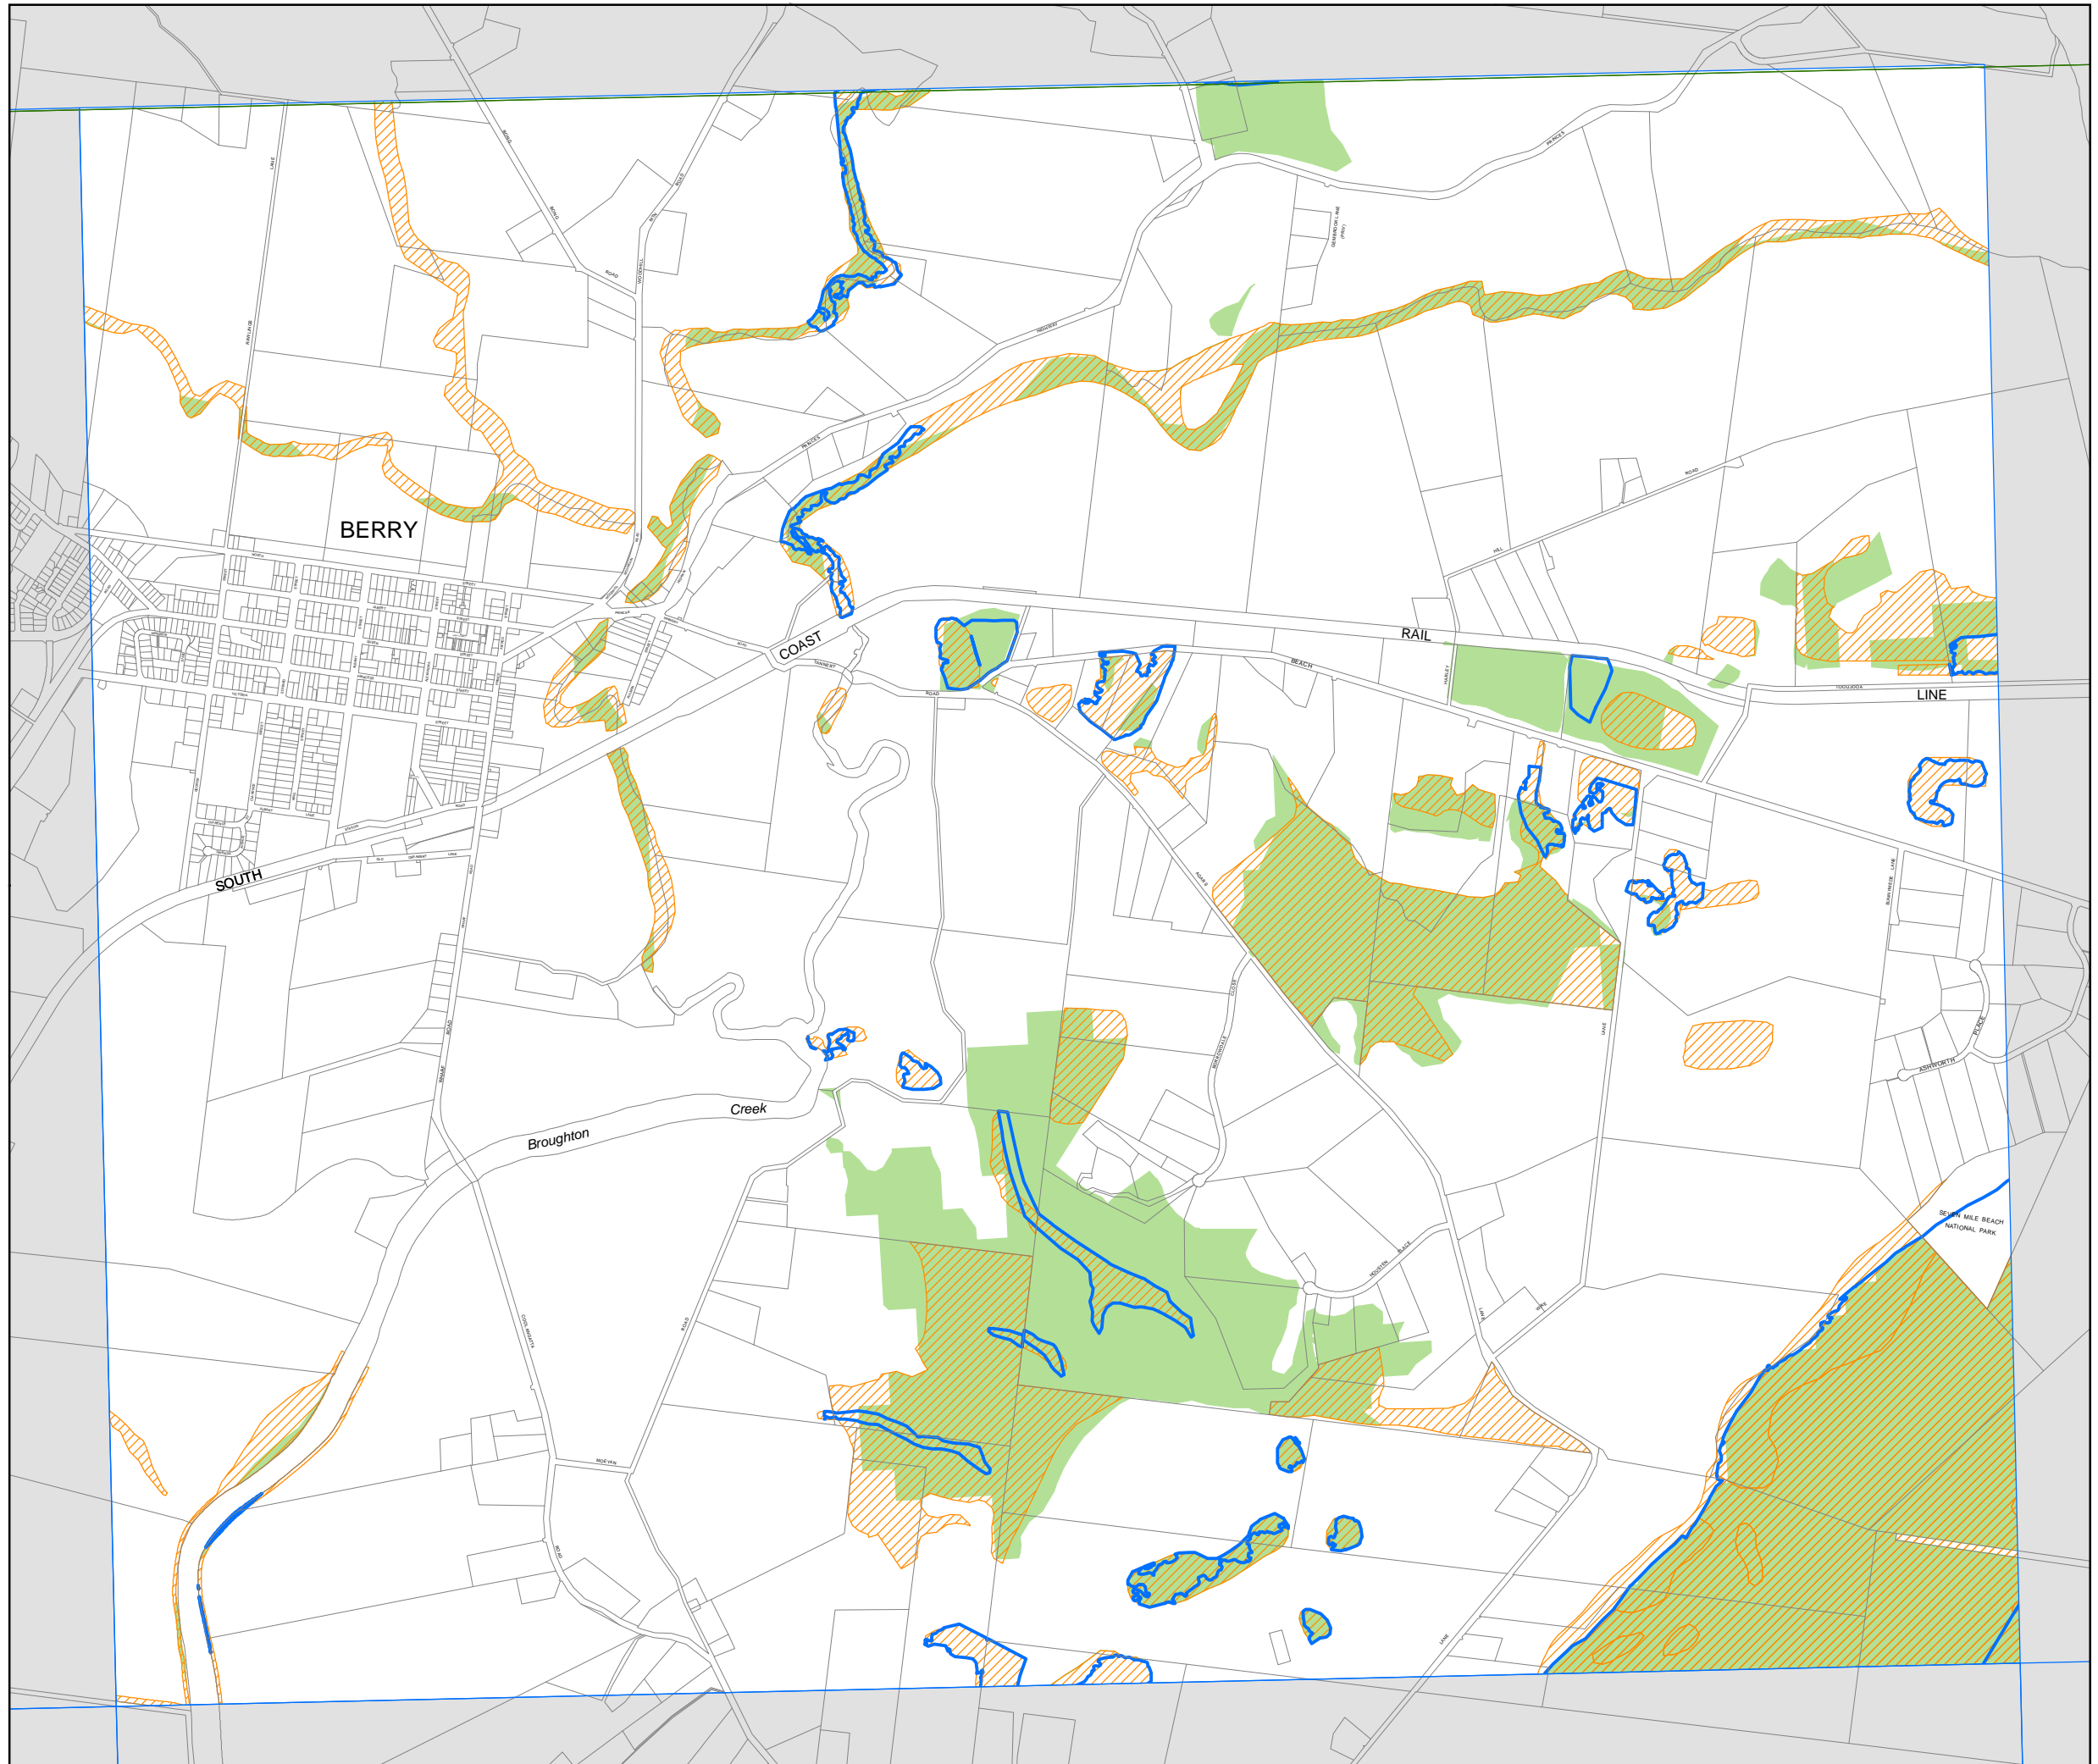

# Shoalhaven Local Environmental Plan 2014

Terrestrial Biodiversity Map  
Sheet BIO\_019E

### Terrestrial Biodiversity

-  Disturbed habitat and vegetation CI 7.20
-  Excluded Land
-  Biodiversity - significant vegetation
-  Biodiversity - habitat corridor

### Cadastre

-  Cadastre 10/10/2013 ©Shoalhaven City Council

Projection: GDA 1994  
Zone 56  
Scale is 1:20,000 @ A3

Map identification number  
6950\_COM\_BIO\_019E\_020\_20140129