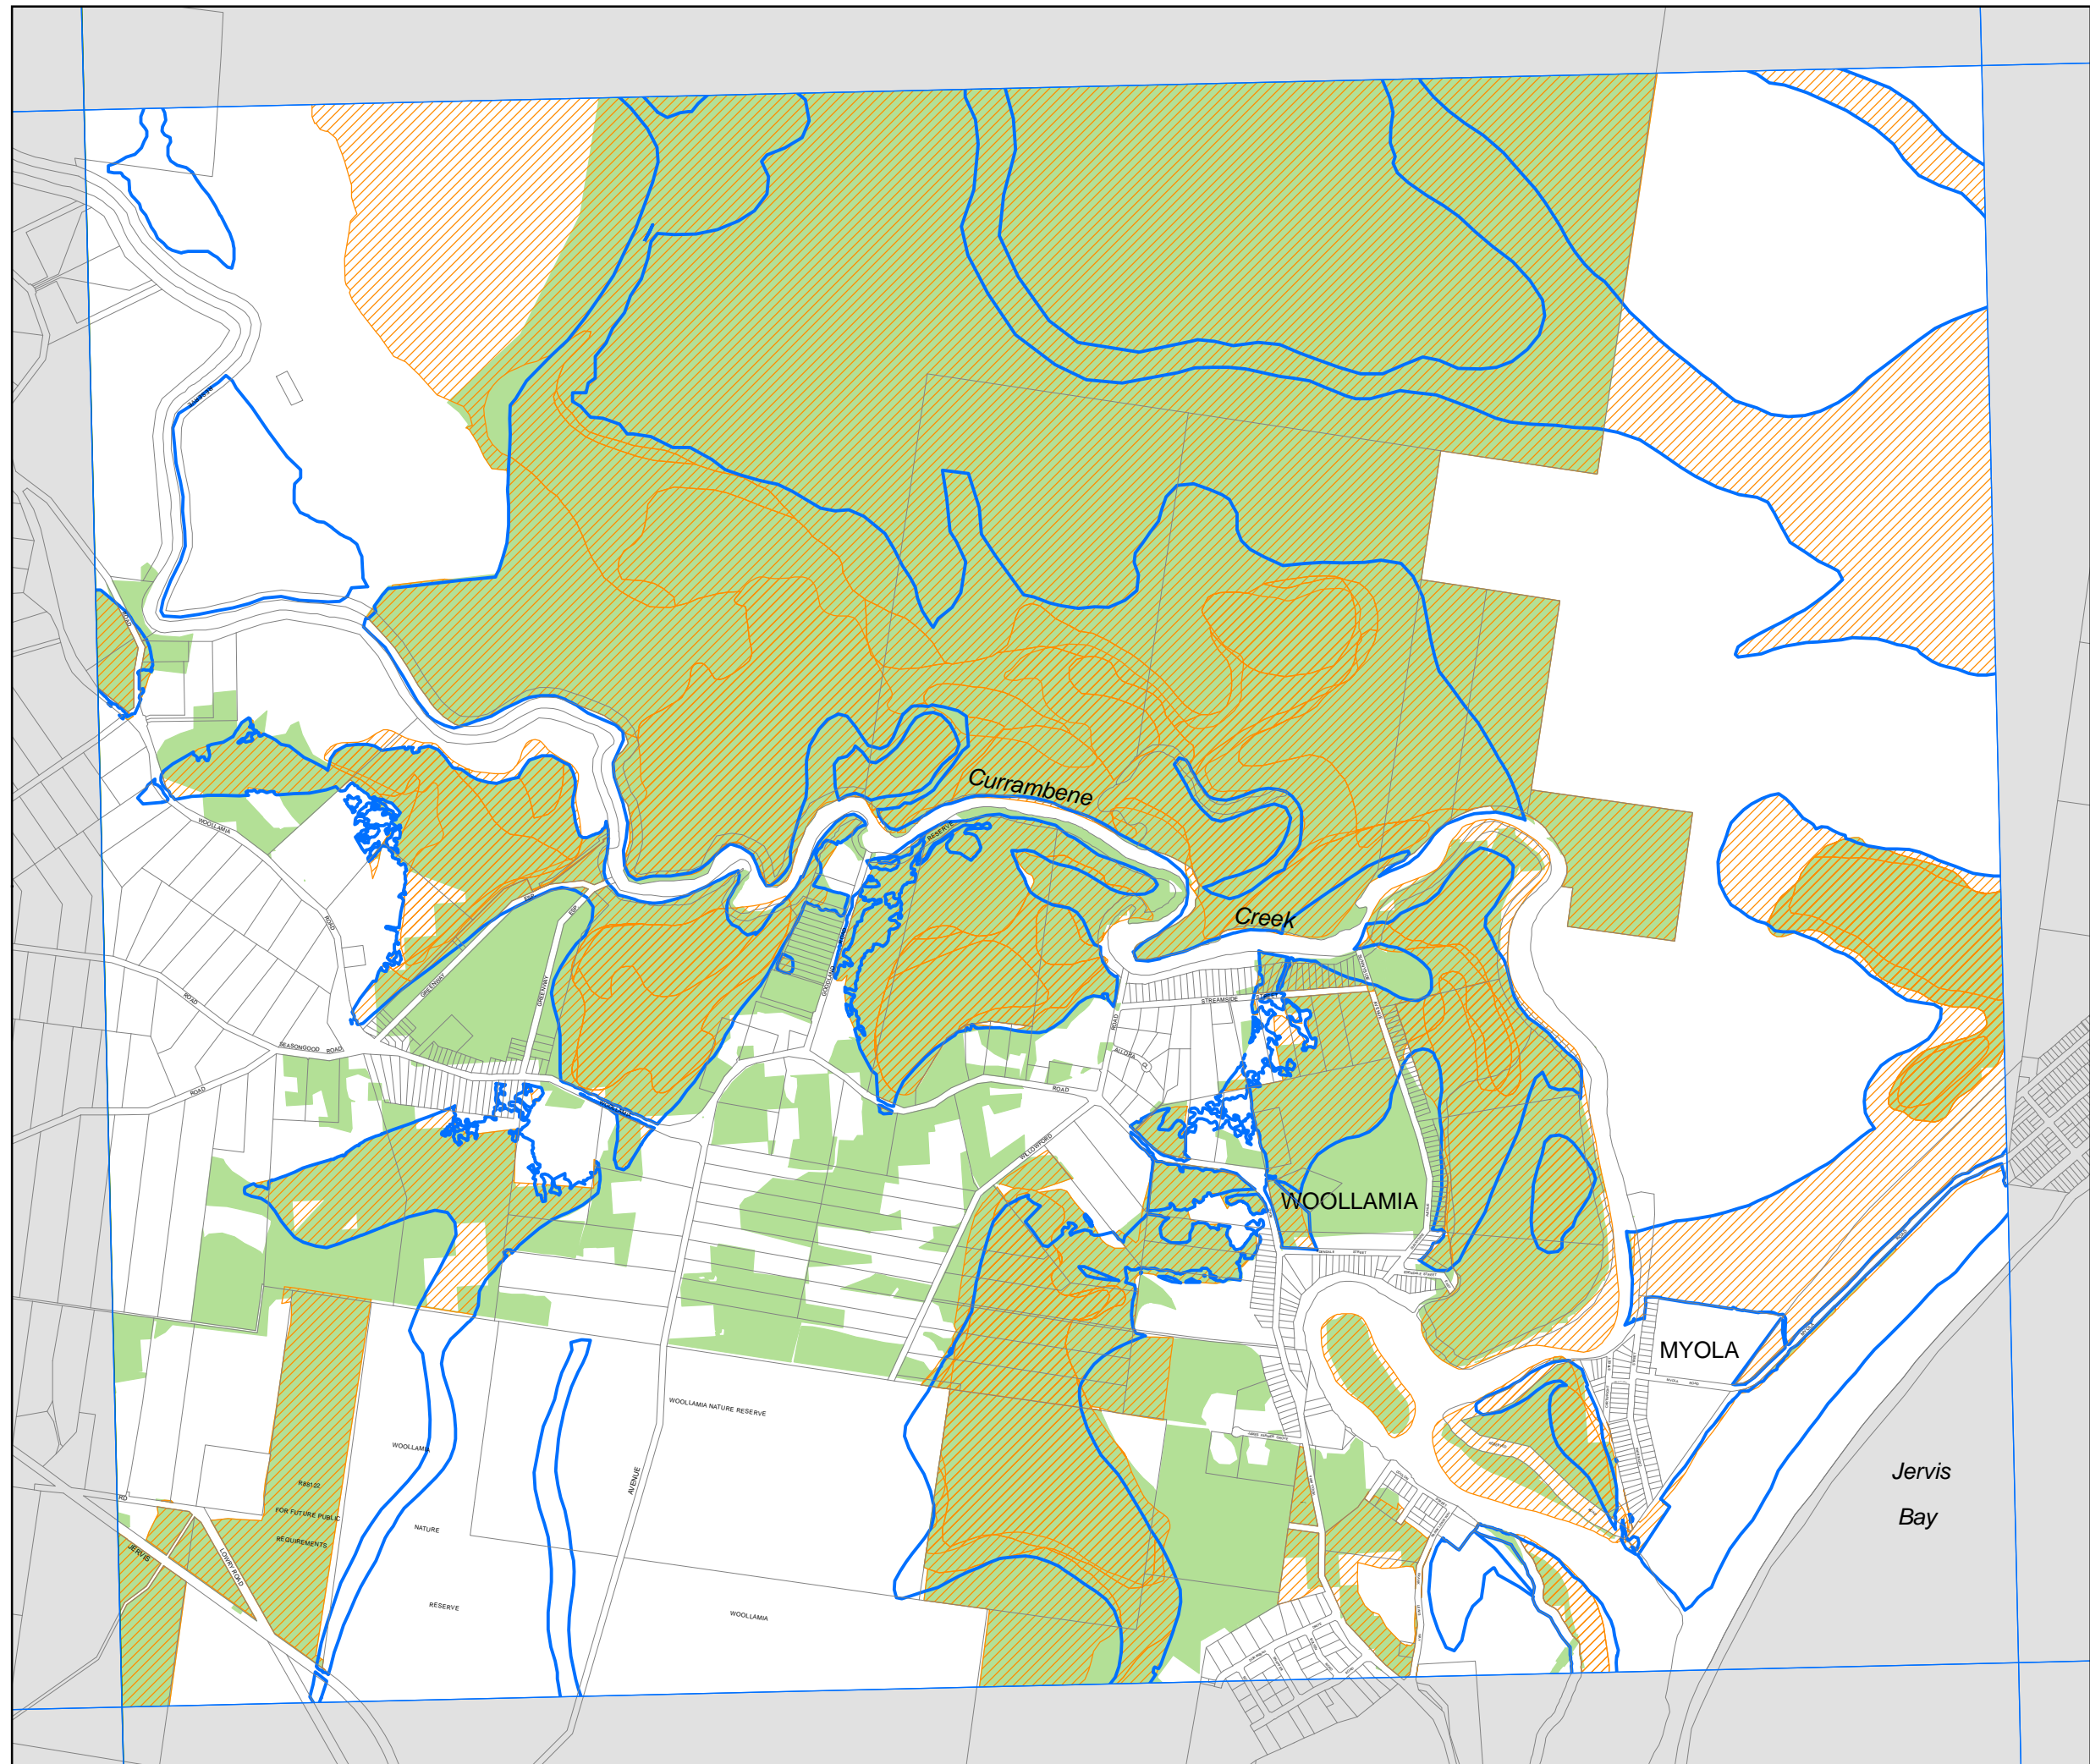

Shoalhaven Local Environmental Plan 2014

Terrestrial Biodiversity Map
Sheet BIO_020B

Terrestrial Biodiversity

-  Disturbed habitat and vegetation CI 7.20
-  Excluded Land
-  Biodiversity - significant vegetation
-  Biodiversity - habitat corridor

Cadastre

-  Cadastre 10/10/2013 © Shoalhaven City Council

0 250 500 750 1,000

Projection: GDA 1994
Zone 56
Scale is 1:20,000 @ A3

Map identification number
6950_COM_BIO_020B_020_20140129