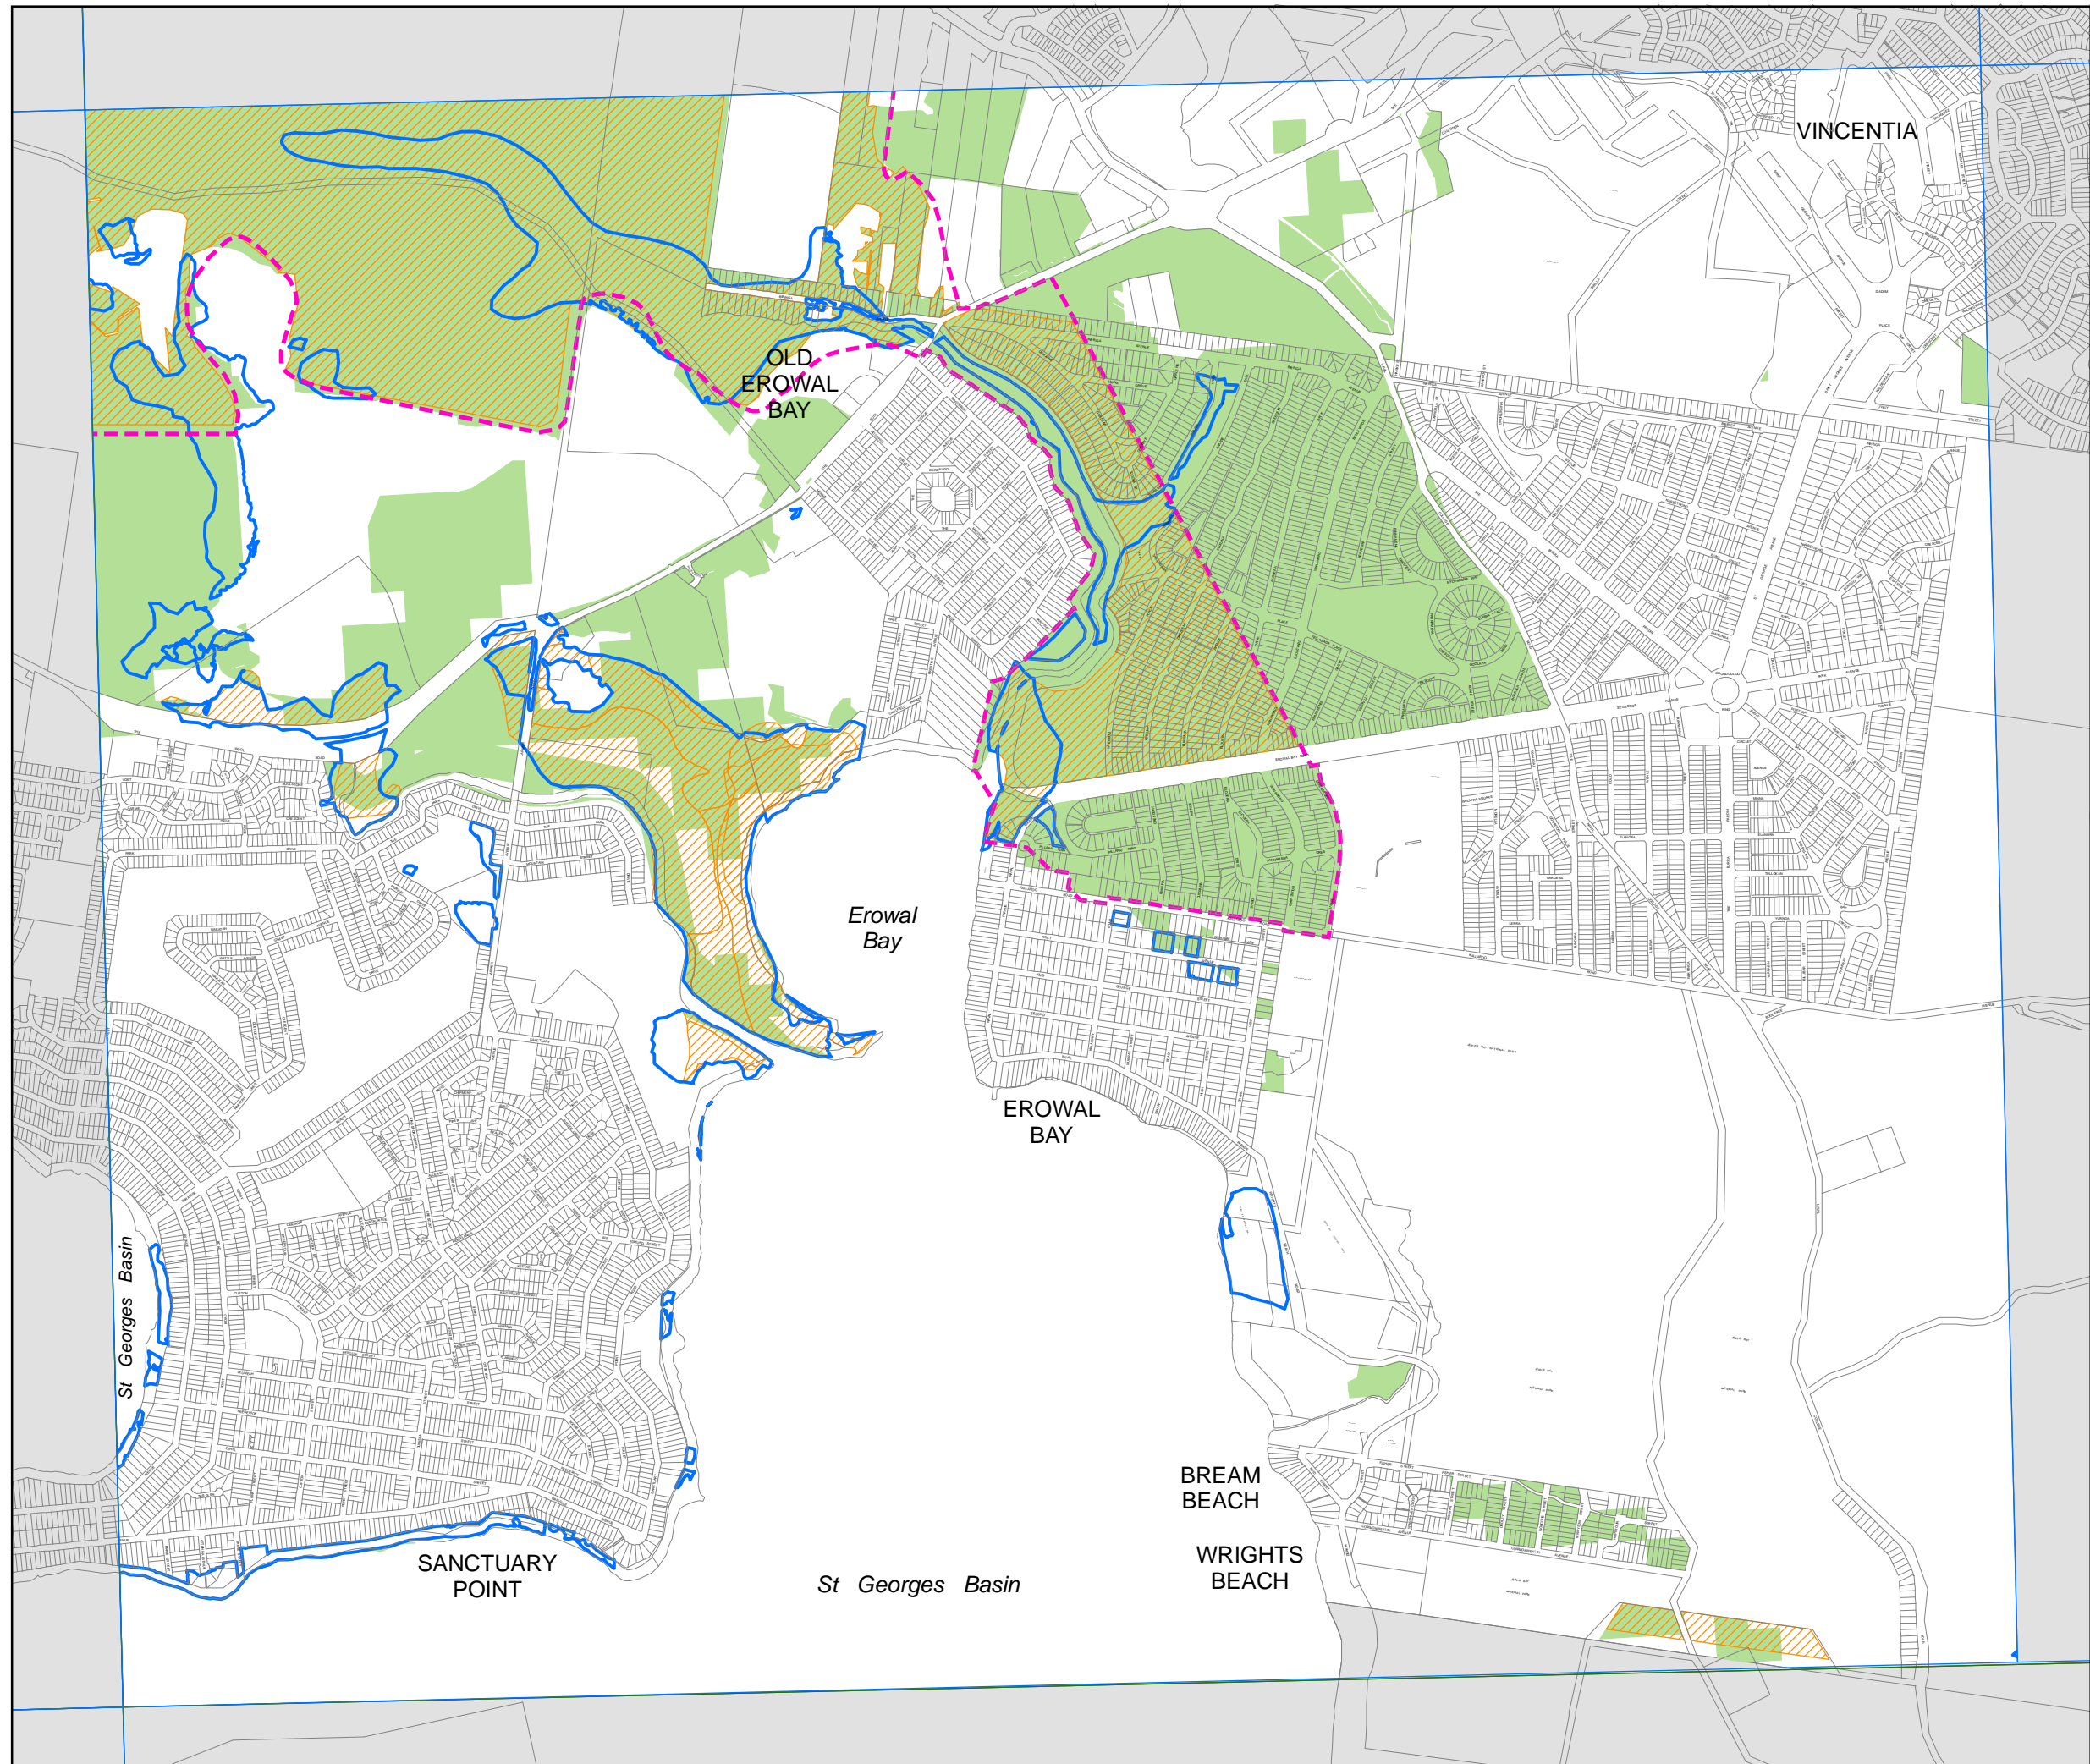

Shoalhaven Local Environmental Plan 2014

Terrestrial Biodiversity Map
Sheet BIO_020D

Terrestrial Biodiversity

-  Disturbed habitat and vegetation CI 7.20
-  Excluded Land
-  Biodiversity - significant vegetation
-  Biodiversity - habitat corridor

Cadastre

-  Cadastre 10/10/2013 © Shoalhaven City Council

Projection: GDA 1994
Zone 56
Scale is 1:20,000 @ A3
Map identification number
6950_COM_BIO_020D_020_20140129