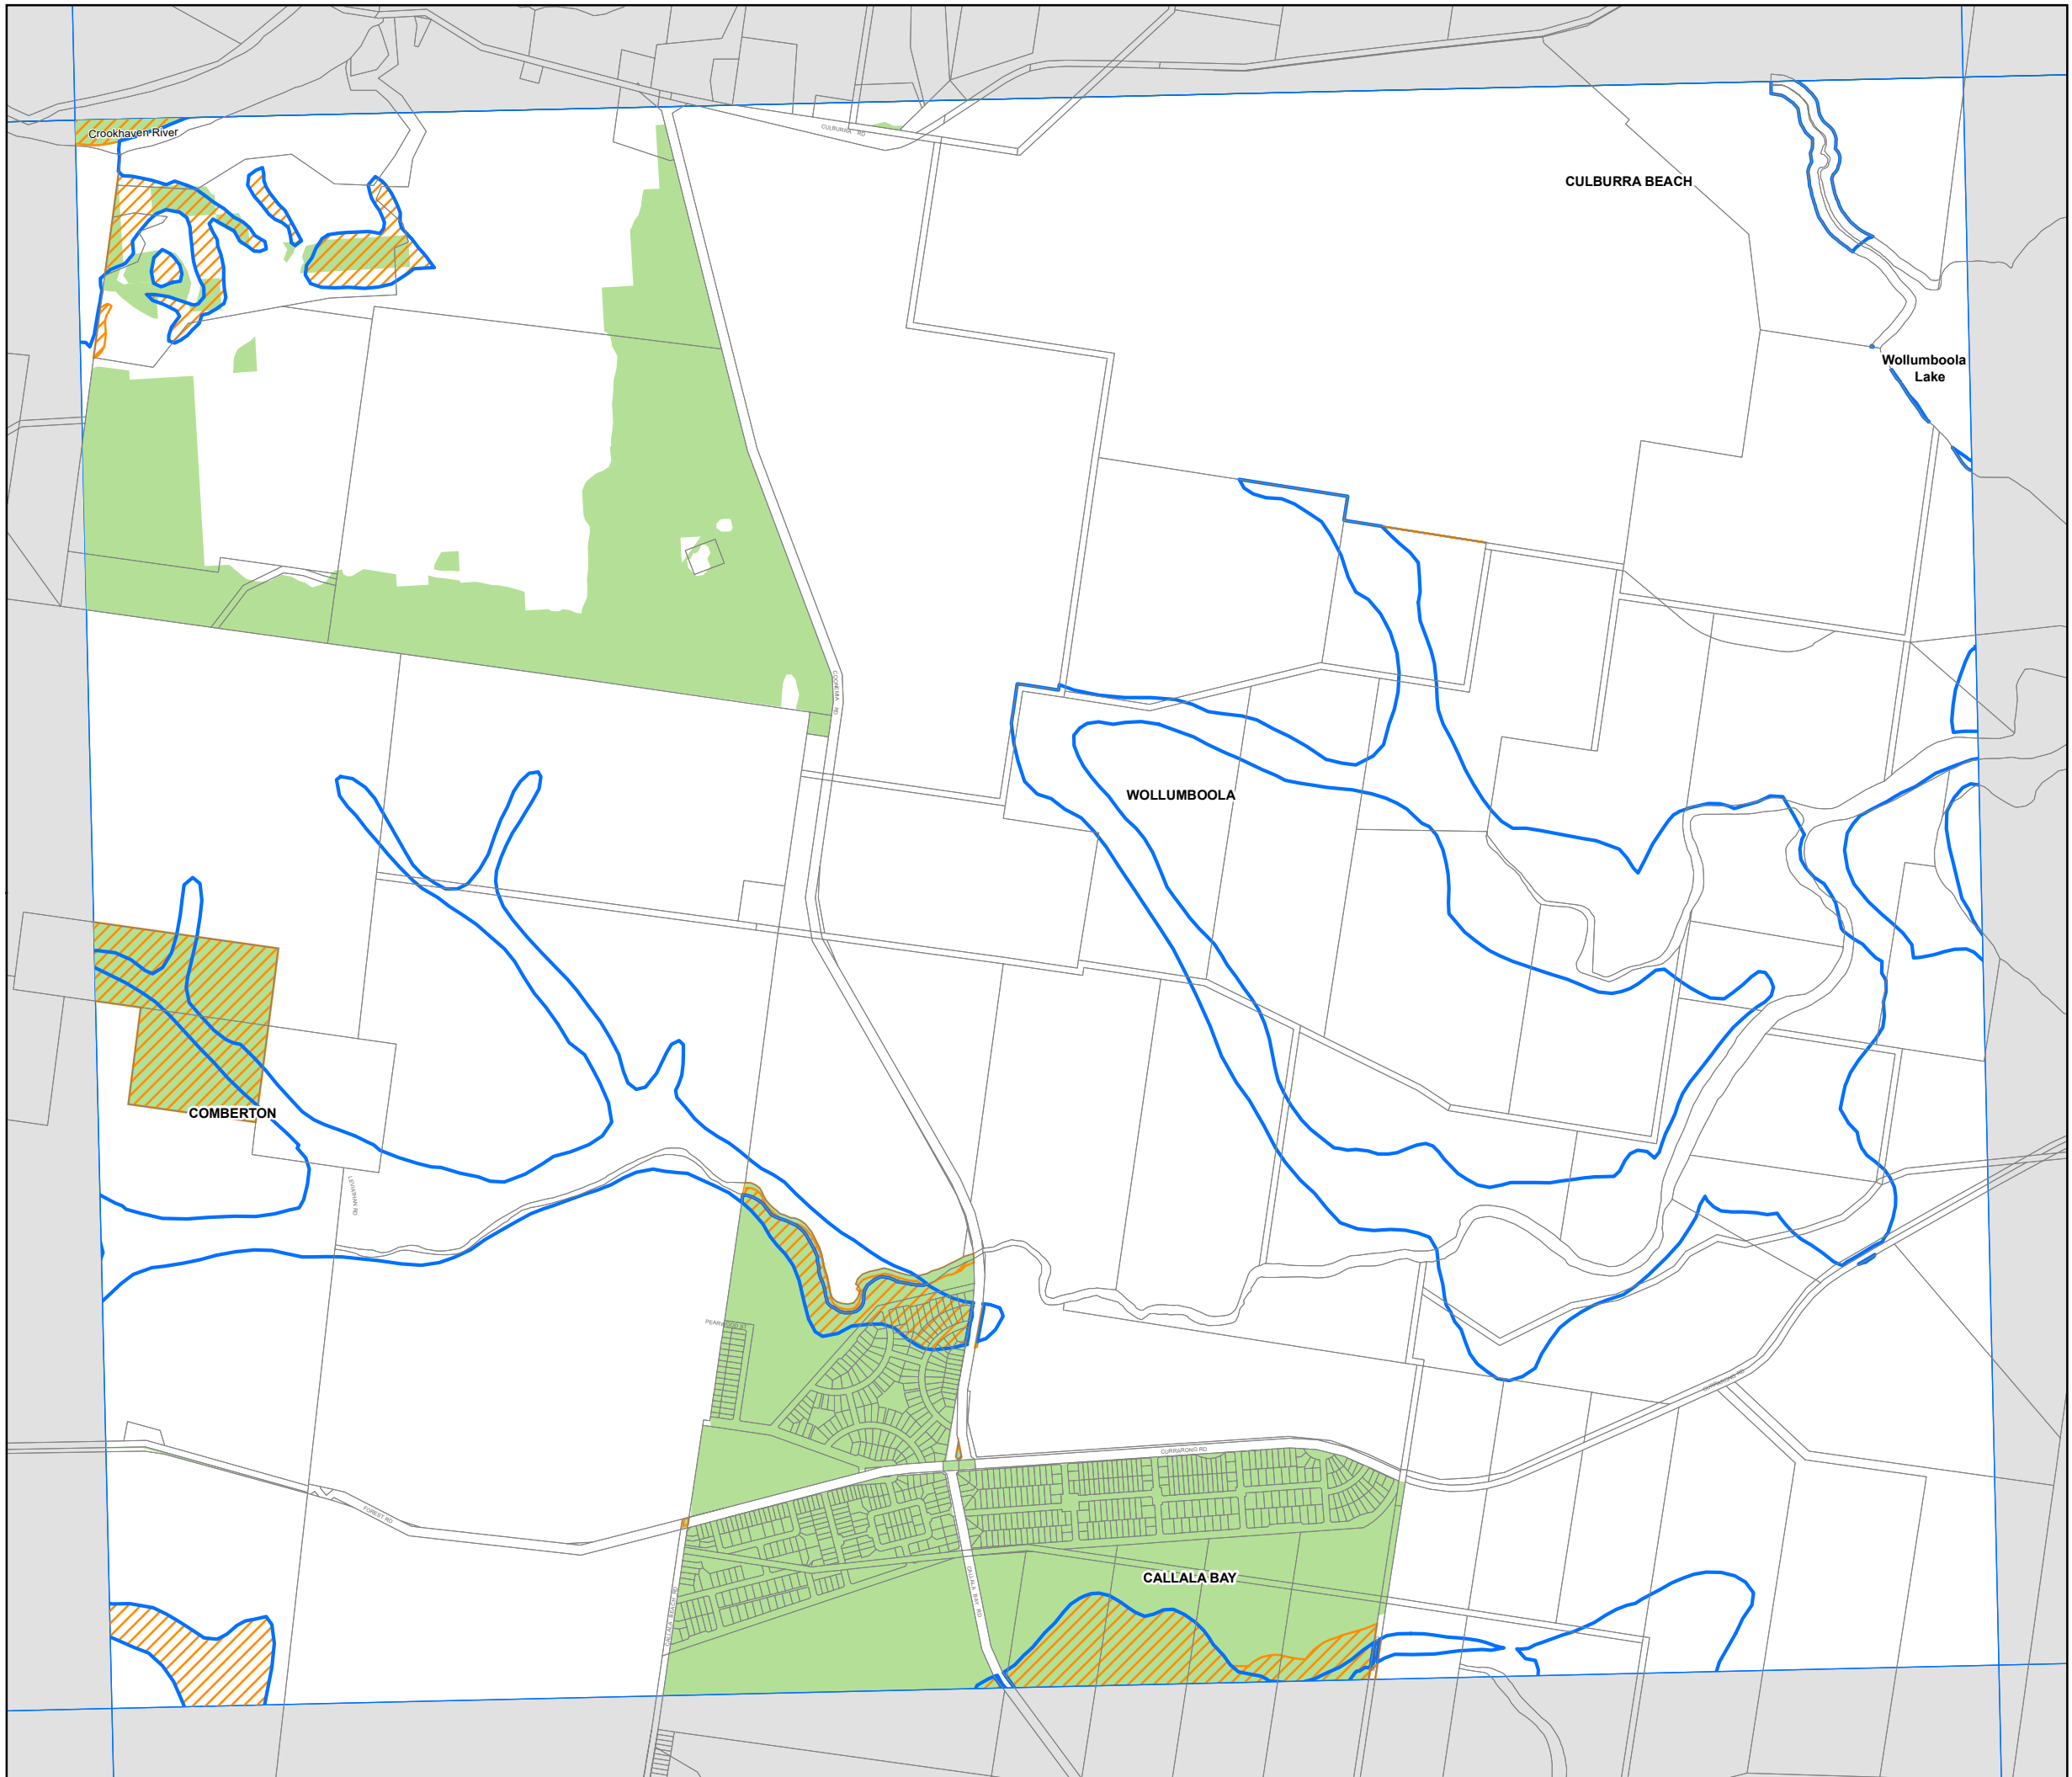

Shoalhaven Local Environmental Plan 2014

Terrestrial Biodiversity Map – Sheet BIO_020E

Terrestrial Biodiversity

-  Disturbed habitat and vegetation CI 7.20
-  Excluded Land
-  Biodiversity - significant vegetation
-  Biodiversity - habitat corridor

Cadastre

-  Cadastre 01/08/2022 © Shoalhaven City Council

Projection: GDA 1994
MGA Zone 56

Scale: 1:20,000 @ A3

Map Identification Number : 6950_COM_BIO_020E_020_20220801