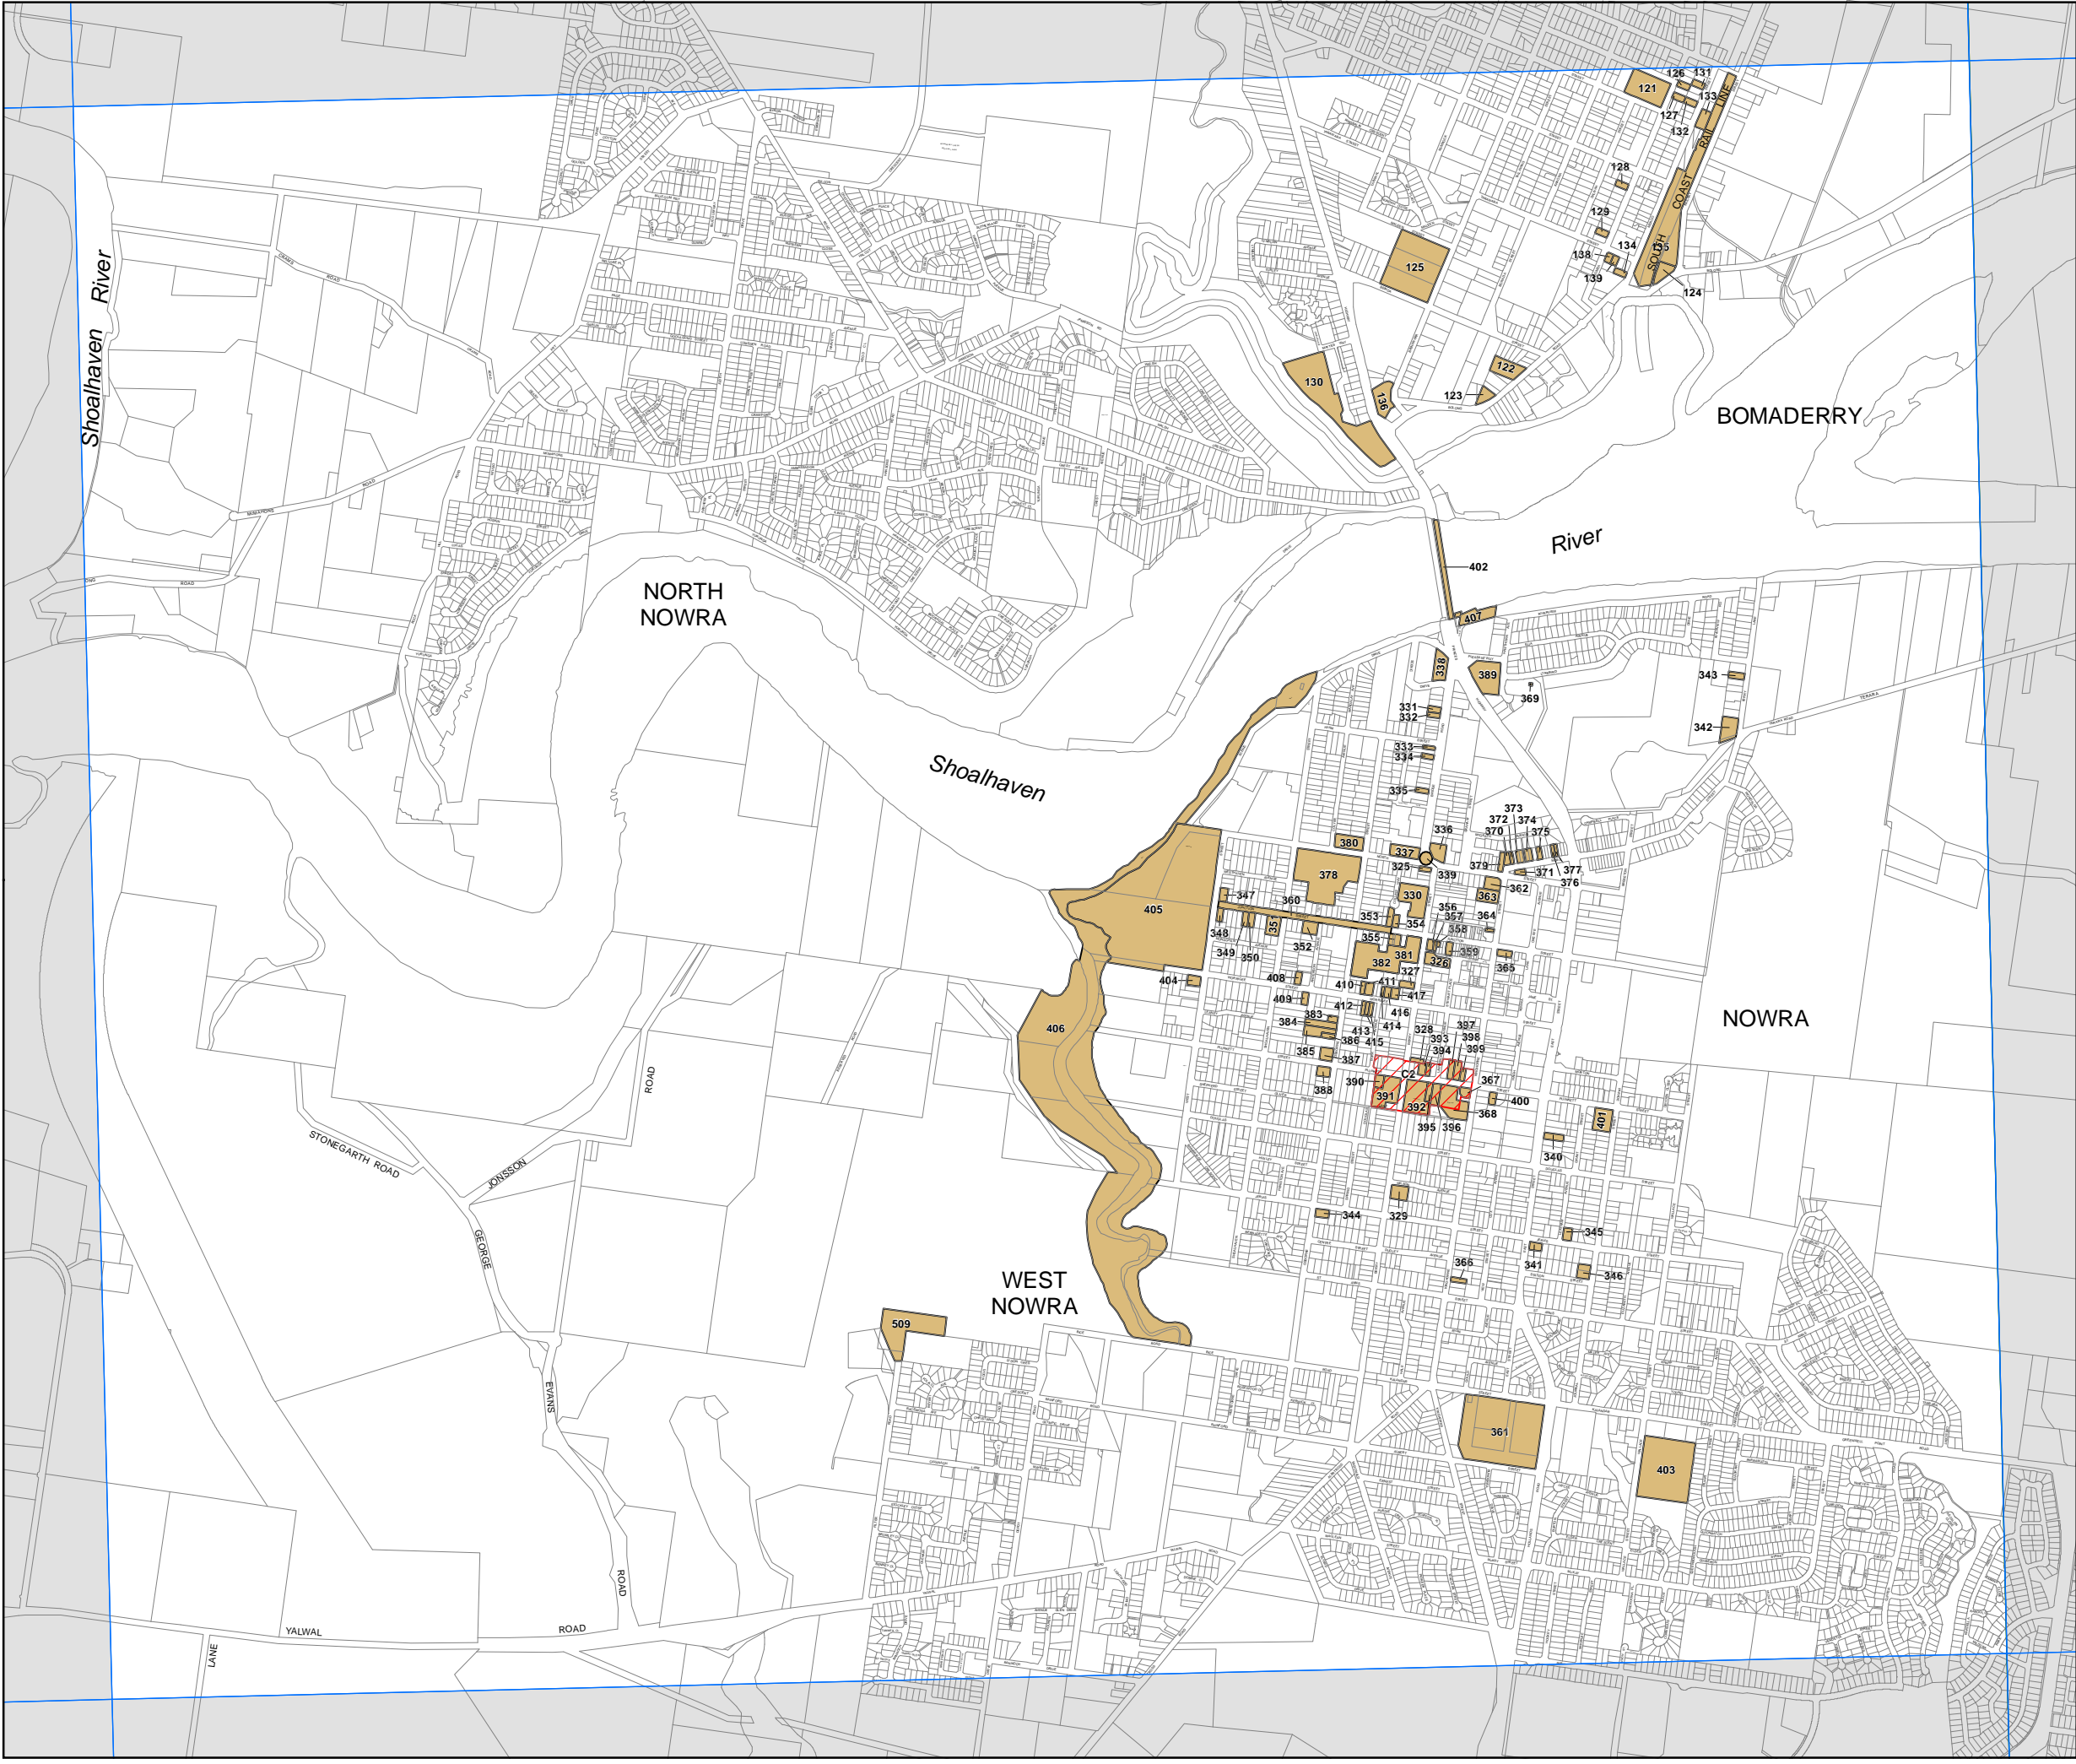

Shoalhaven Local Environmental Plan 2014

Heritage Map - Sheet HER_013E

- Heritage**
- Conservation Area - General
 - Item - General
 - Item - Archaeological
- Cadastre**
- Cadastre 10/10/2013 ©Shoalhaven City Council

Projection: GDA 1994
 Zone 56
 Scale is 1:20,000 @ A3
 Map identification number 6950_COM_HER_013E_020_20140129