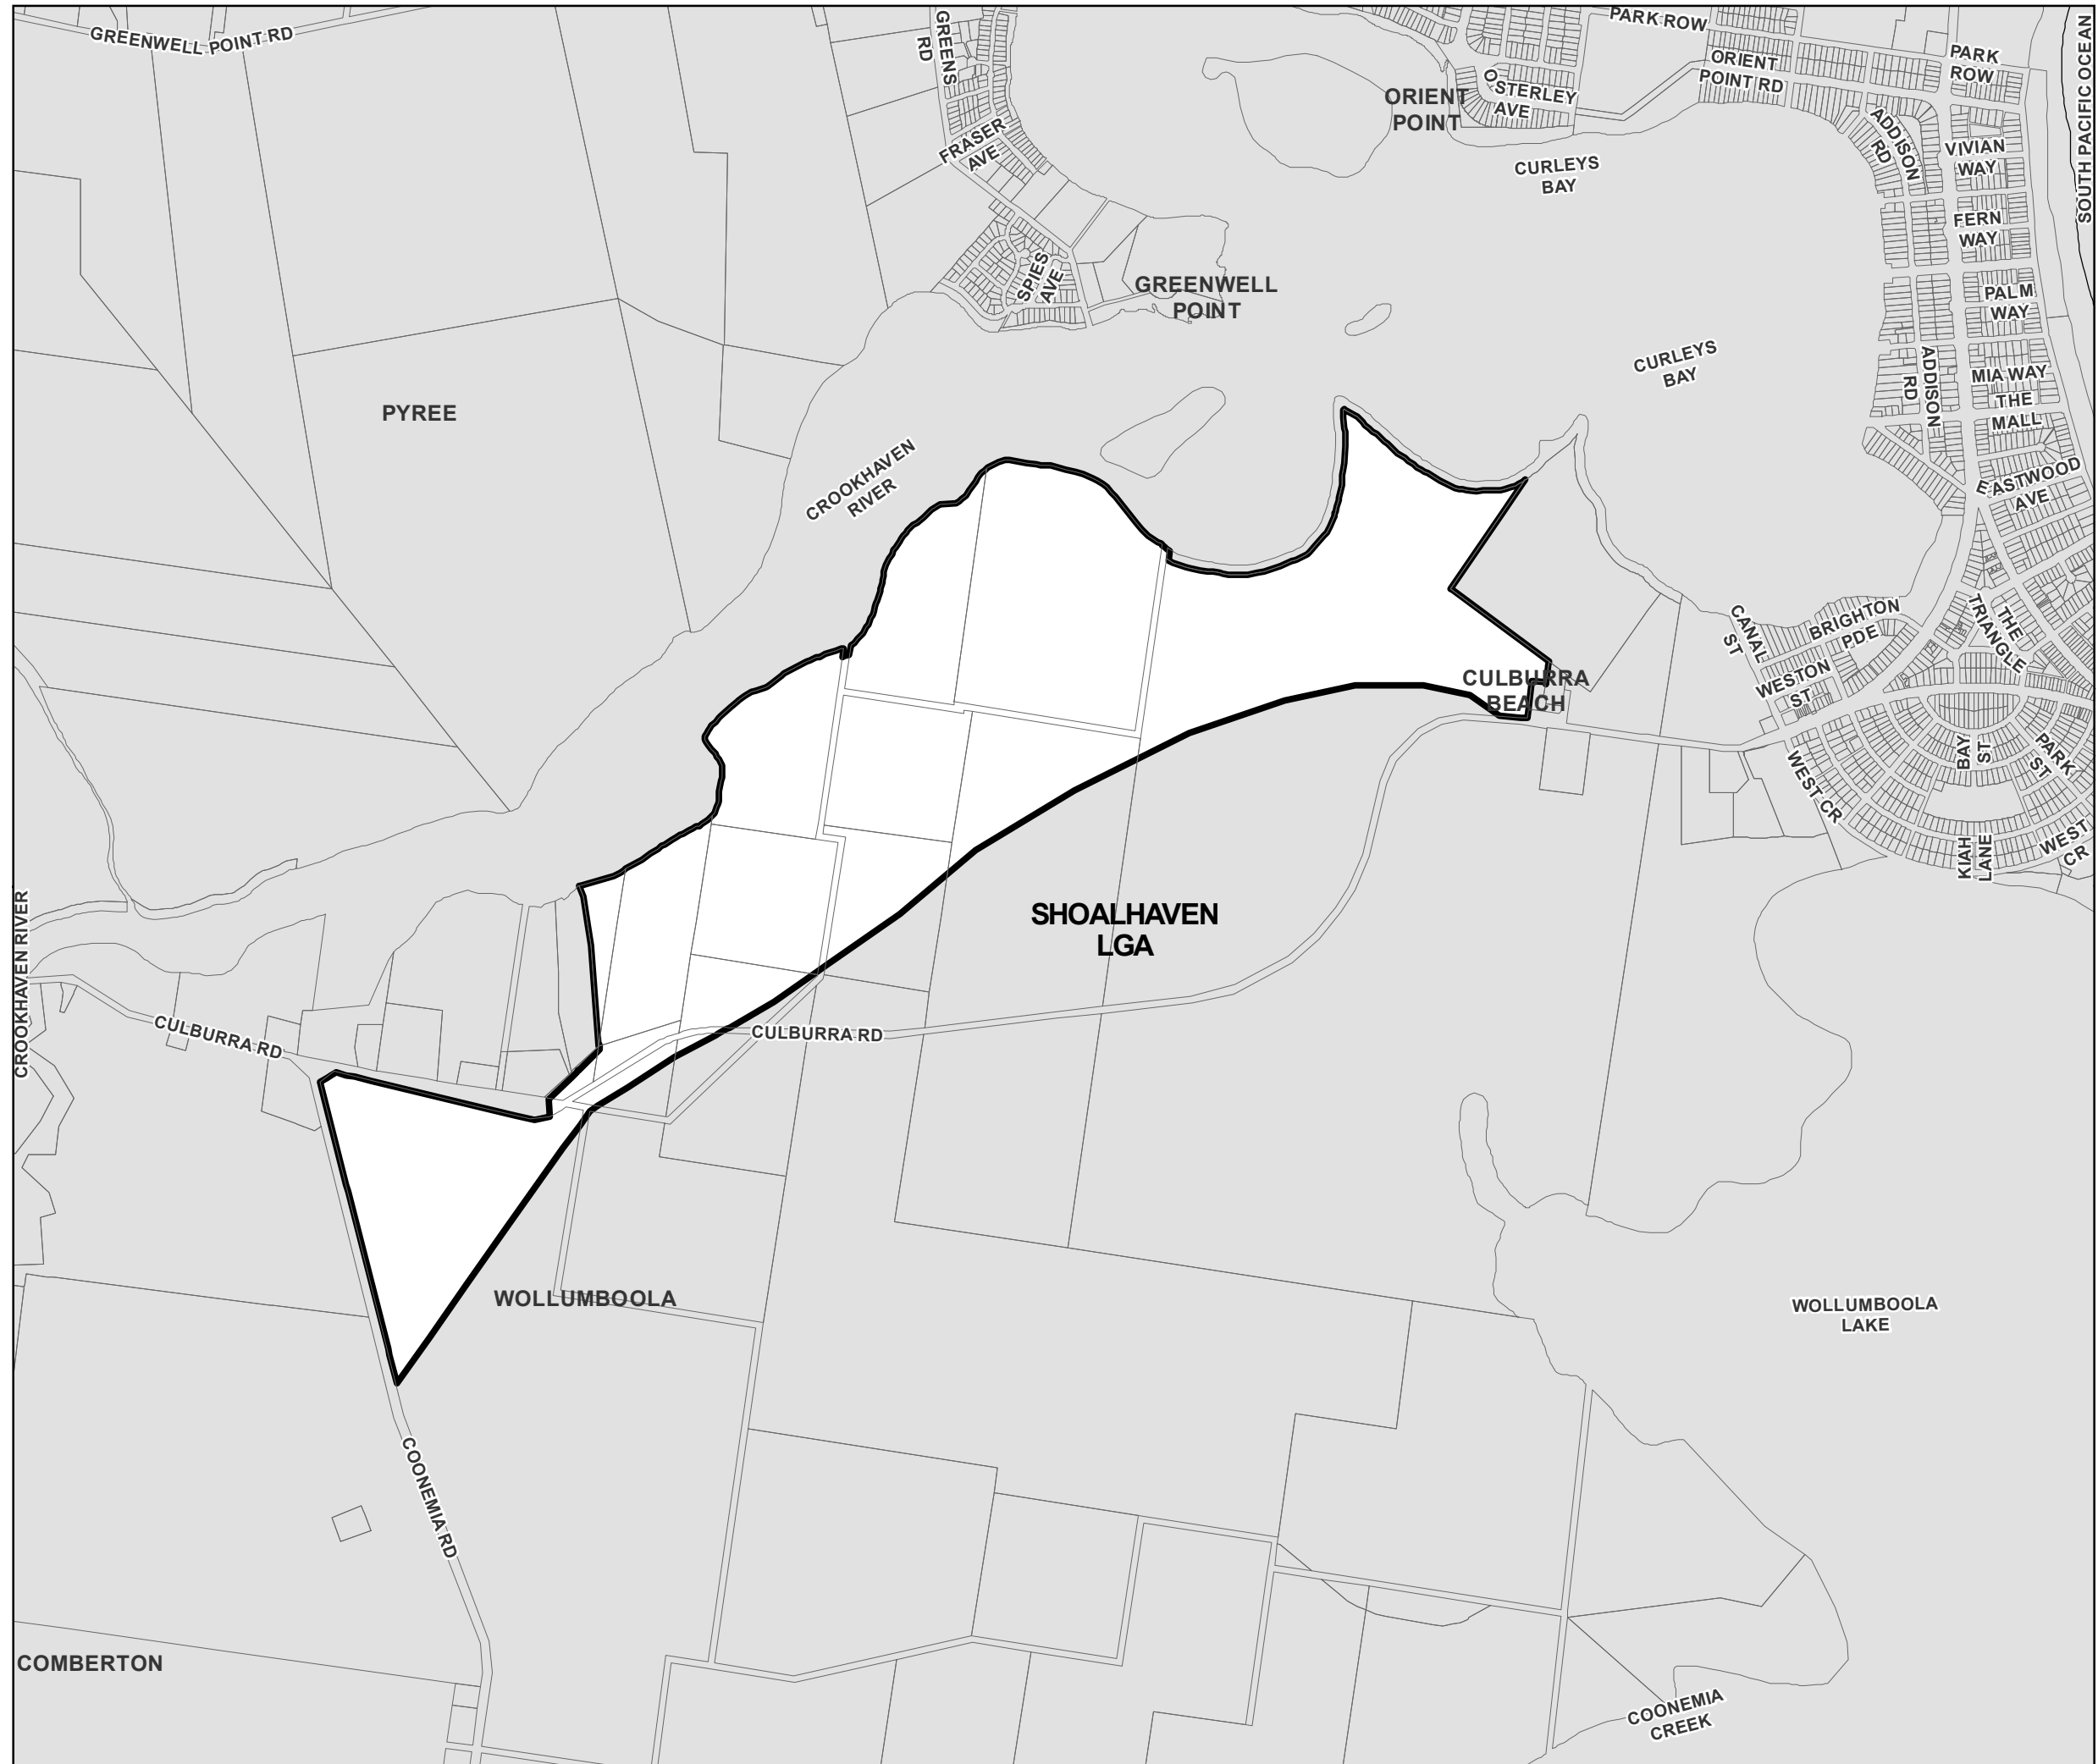

Shoalhaven Local Environmental Plan 1985

Schedule 15 Lands - Illawarra REP No 1

Area to which Schedule 15 applies

Cadastral

Cadastral 21/11/2014 © Land and Property Information (LPI)

0 200 400 600 800 Metres

Scale: 1:20,000 @ A3

Projection: GDA 1994
MGA Zone 56