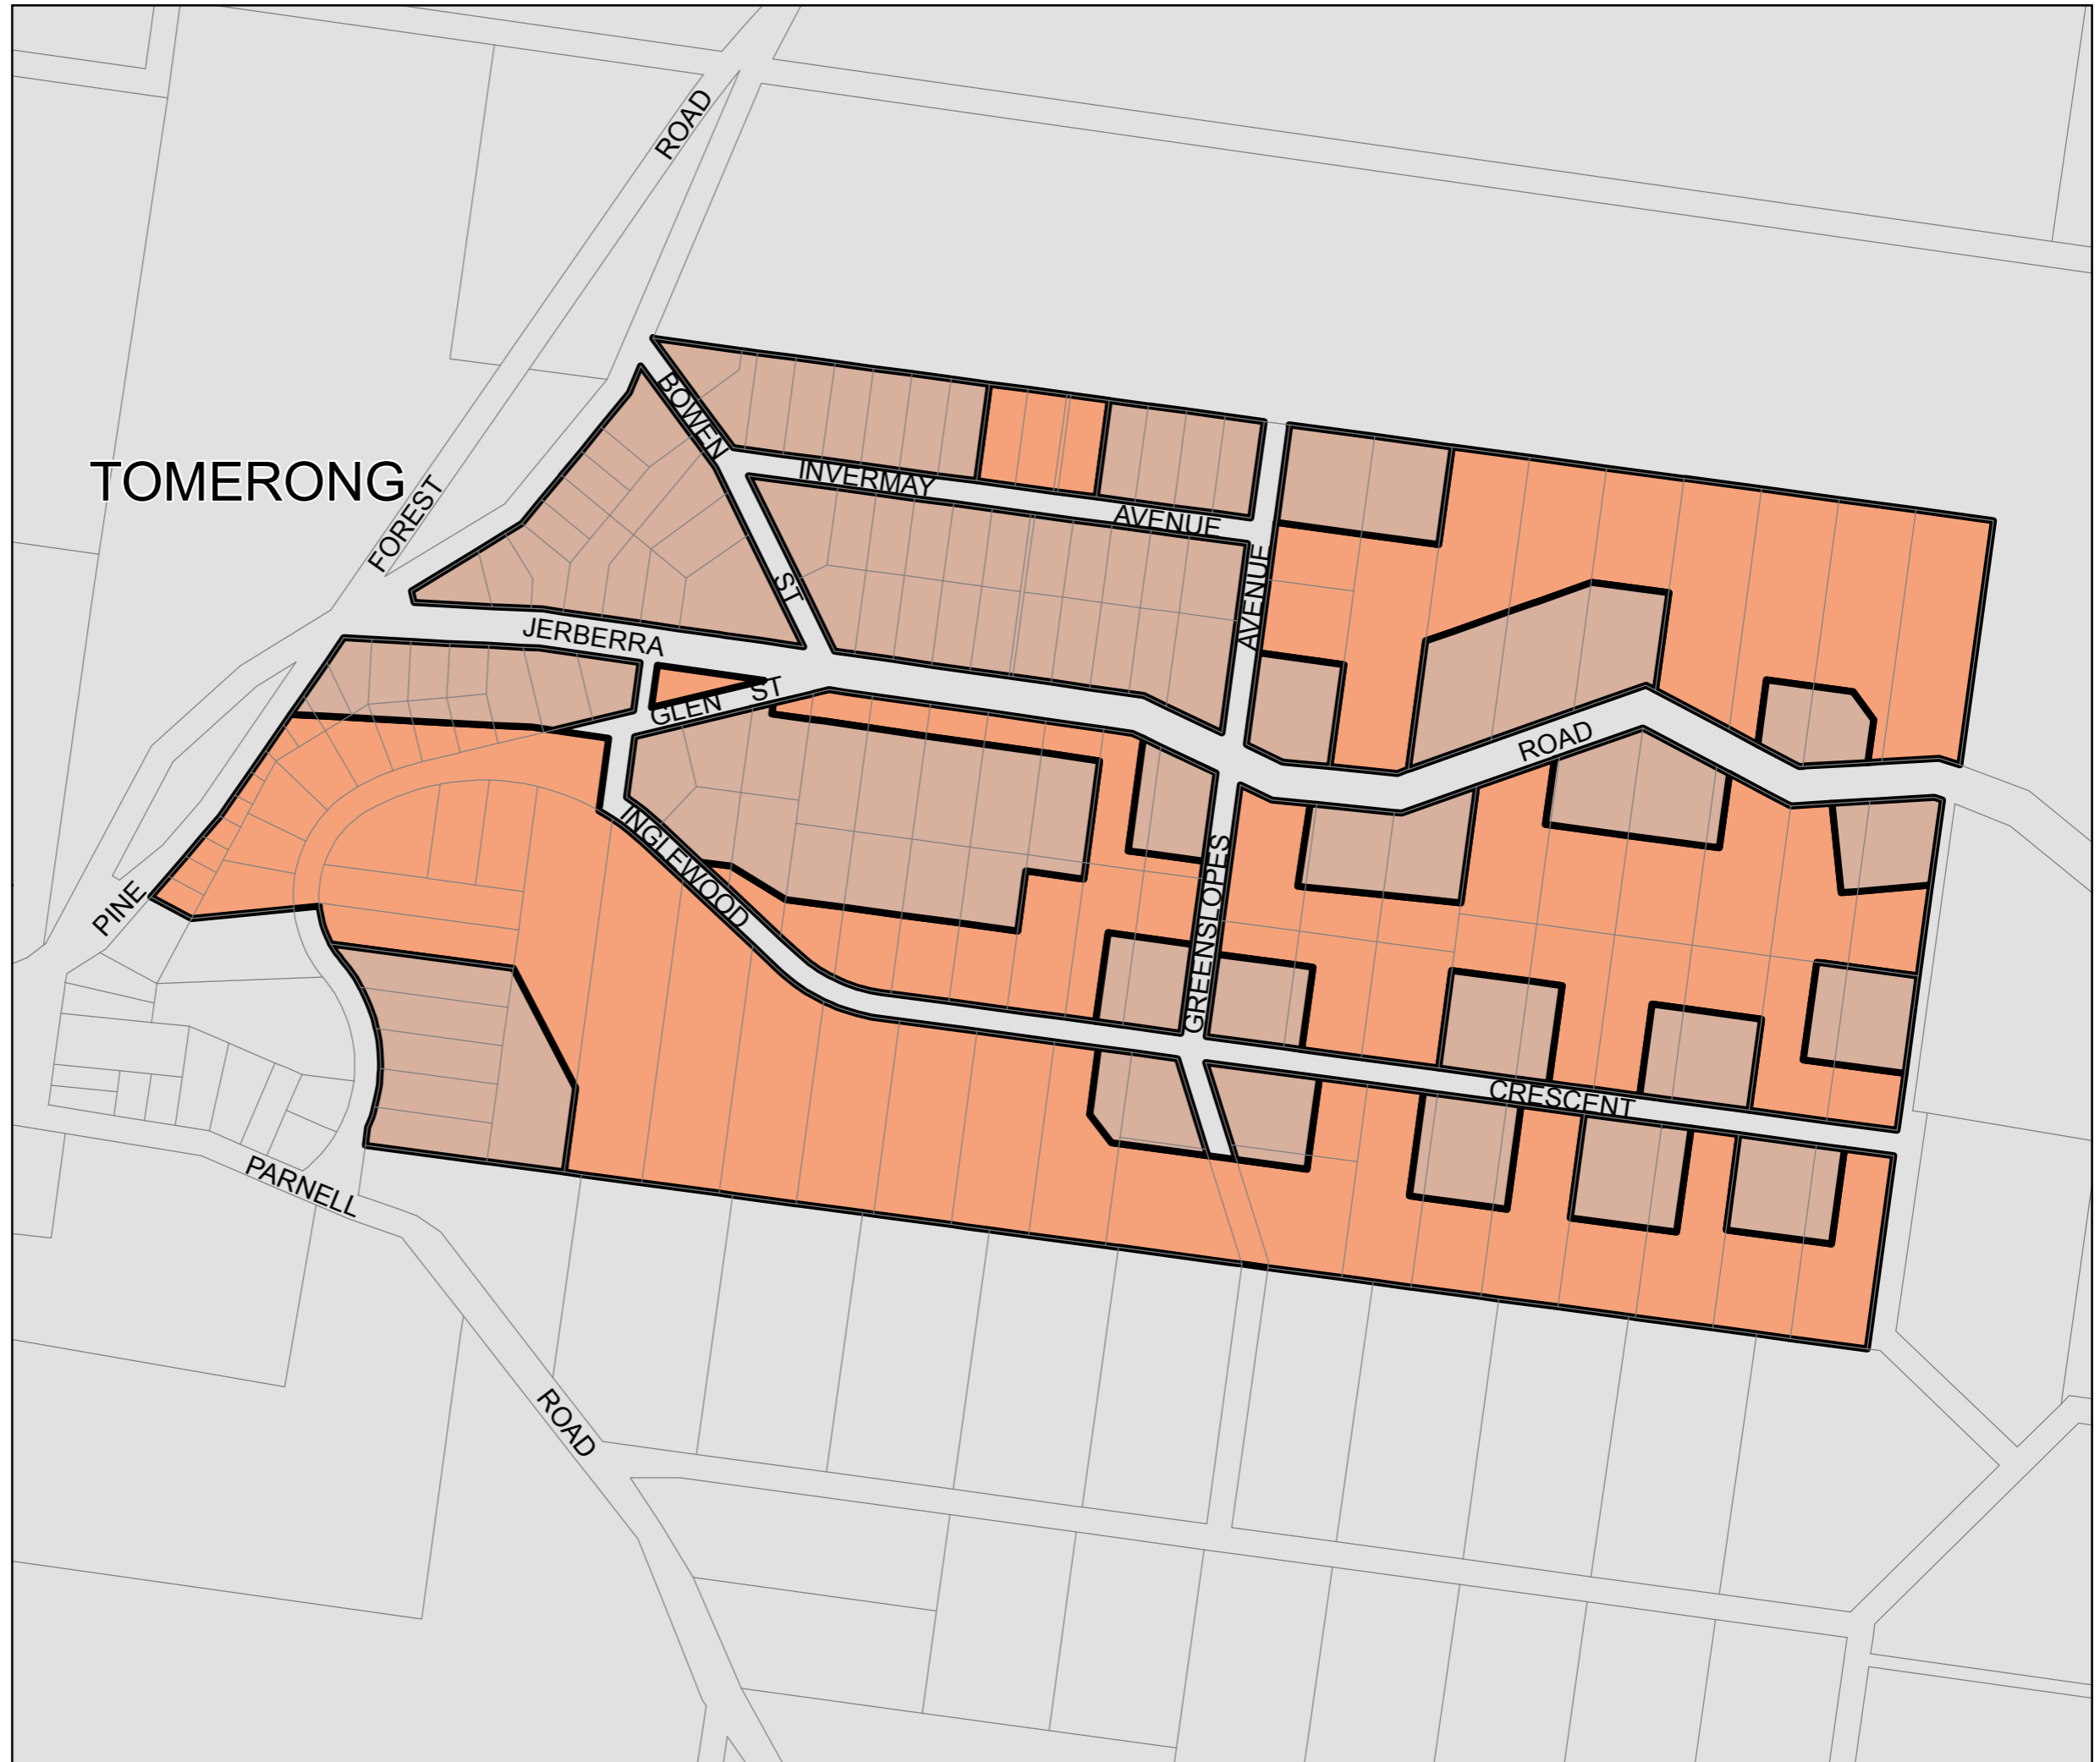

Shoalhaven Local Environmental Plan (Jerberra Estate) 2014

Development Area Map - Sheet DEA_001

- Development Area**
- Development Area
 - Vegetation Protection Area
 - Cadastre 22/02/2013 ©Shoalhaven City Council

TOMERONG

Projection: GDA 1994
 Zone 56
 Scale is 1:5,000 @A3
 Map identification number 6950_PCT_DEA_001_005_20140116