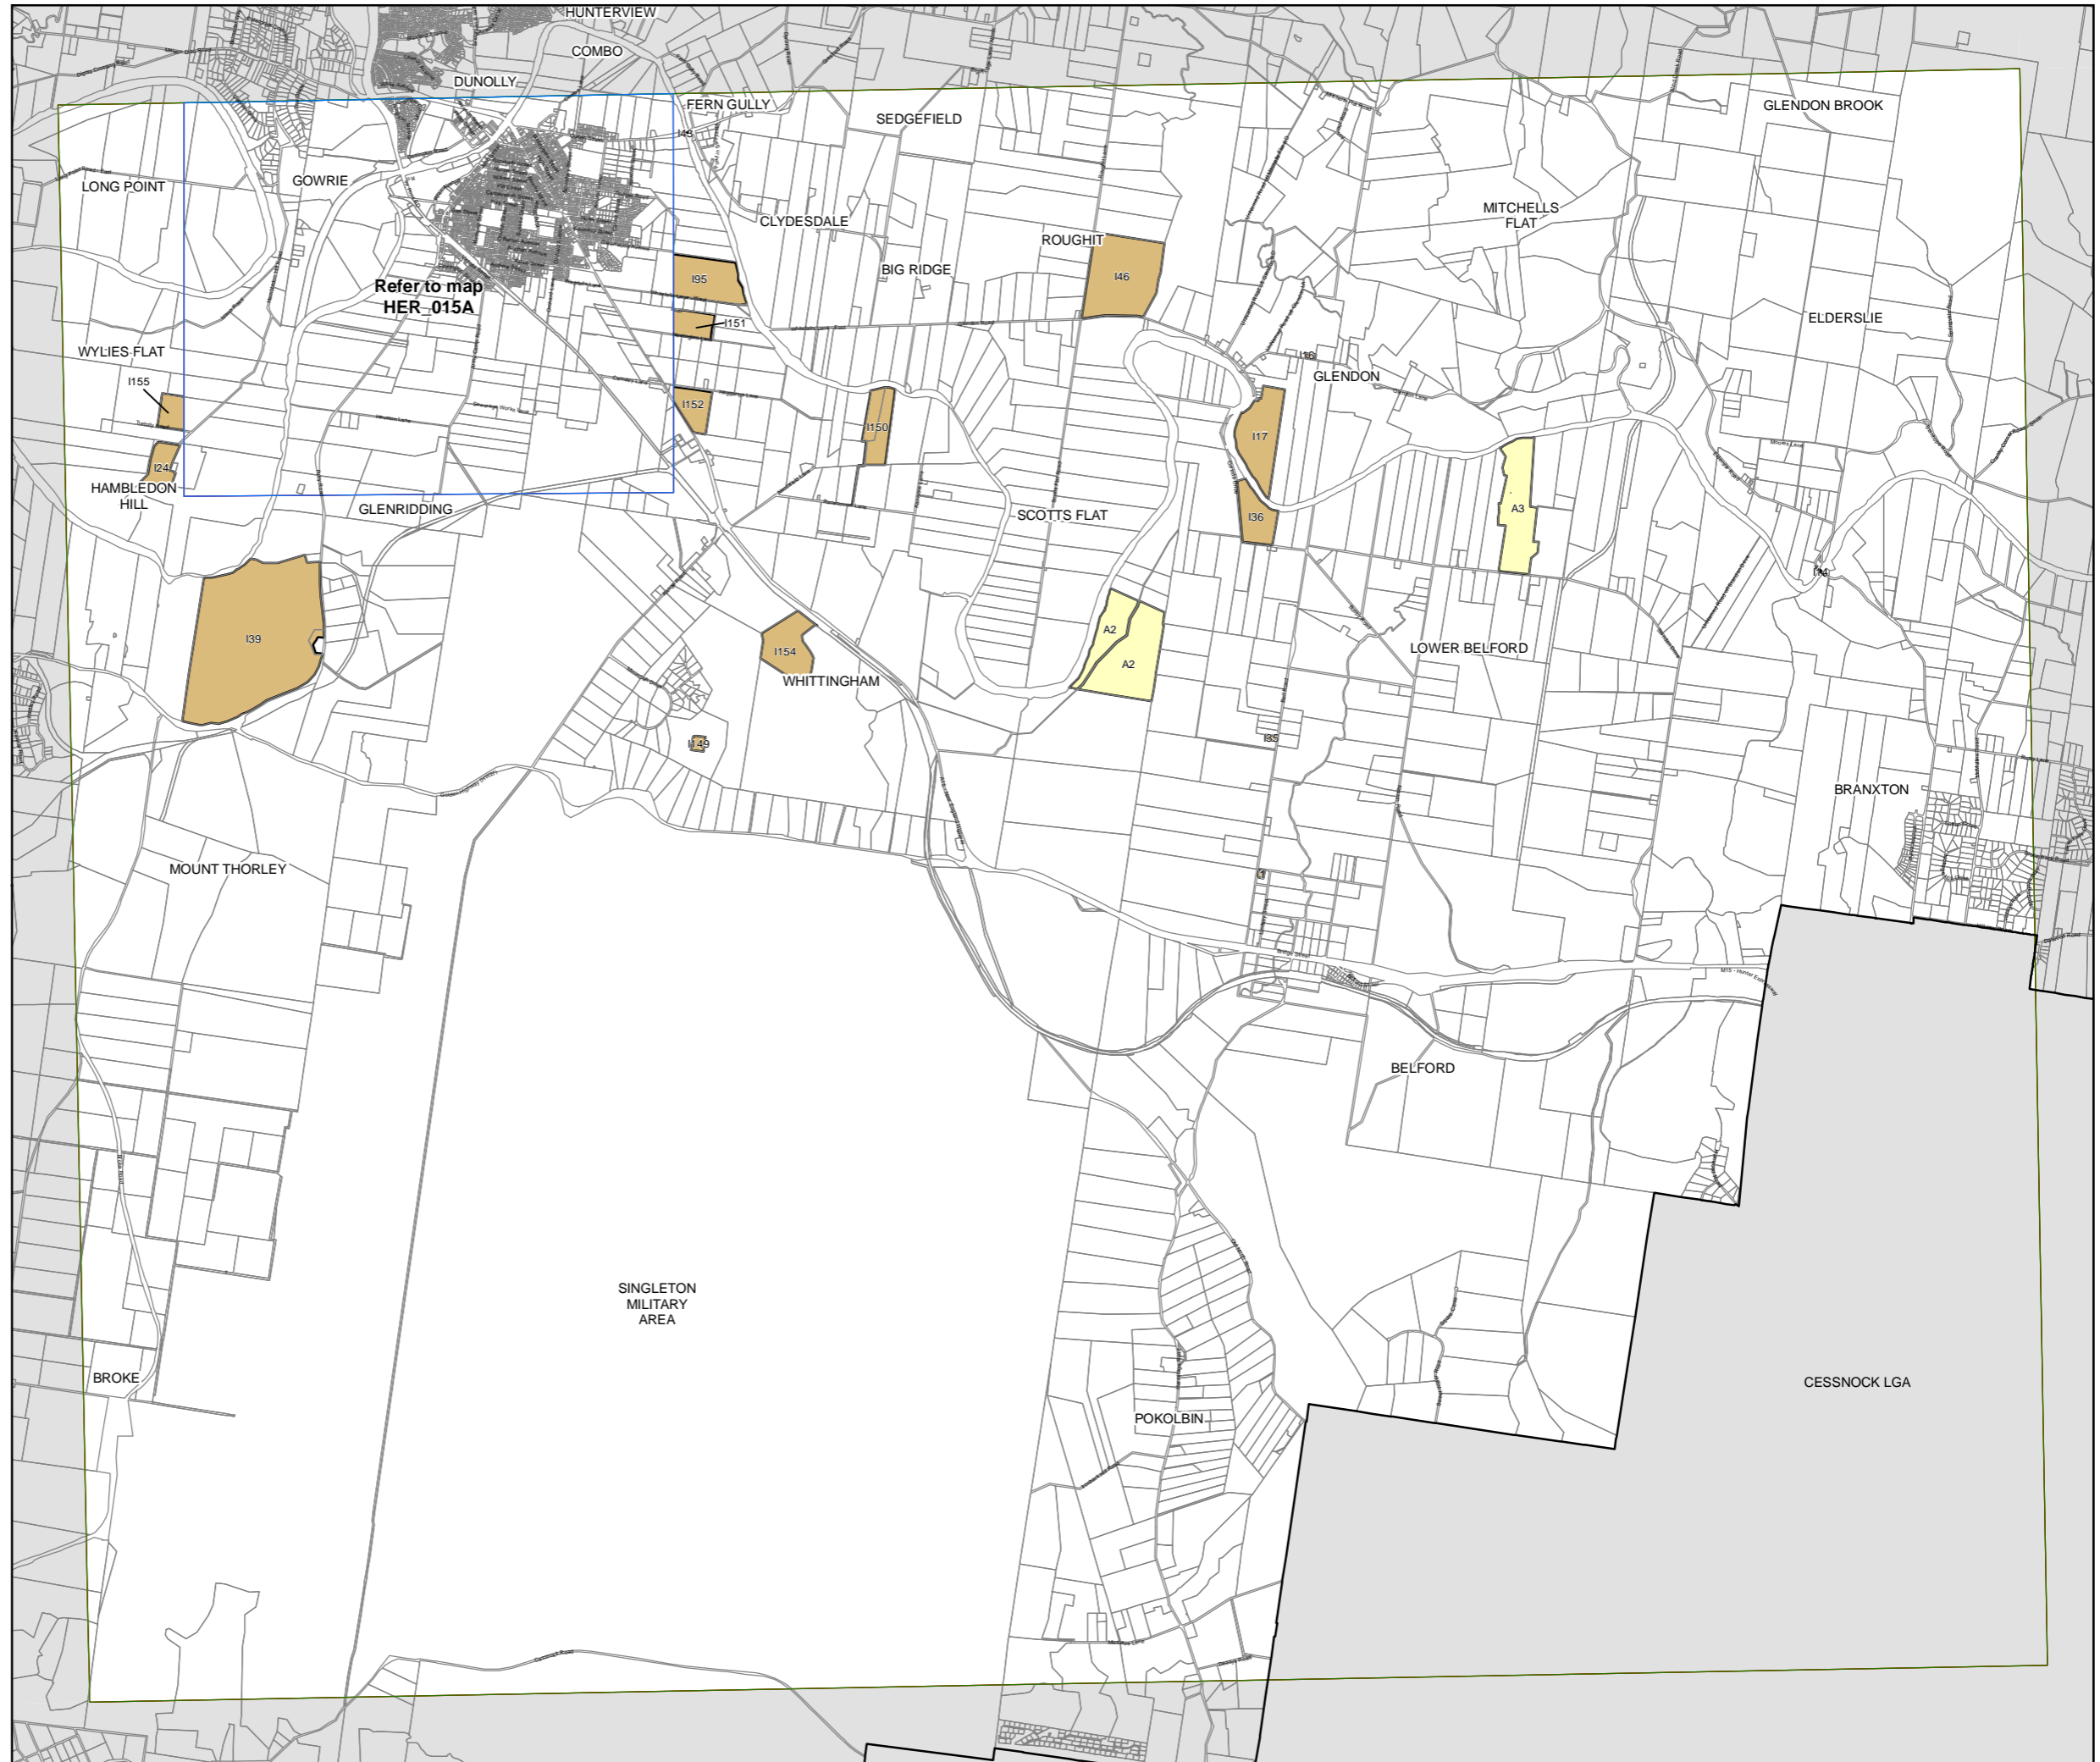

Singleton Local Environmental Plan 2013

Heritage Map - Sheet HER_015

Heritage

Conservation Area - General

Item - General

Item - Archaeological

Cadastre

Cadastre 24/09/2018 © Spatial Services

Projection: GDA 1994
MGA Zone 56
Scale: 1:80,000 @ A3

Map identification number:
7000_COM_HER_015_080_20190320