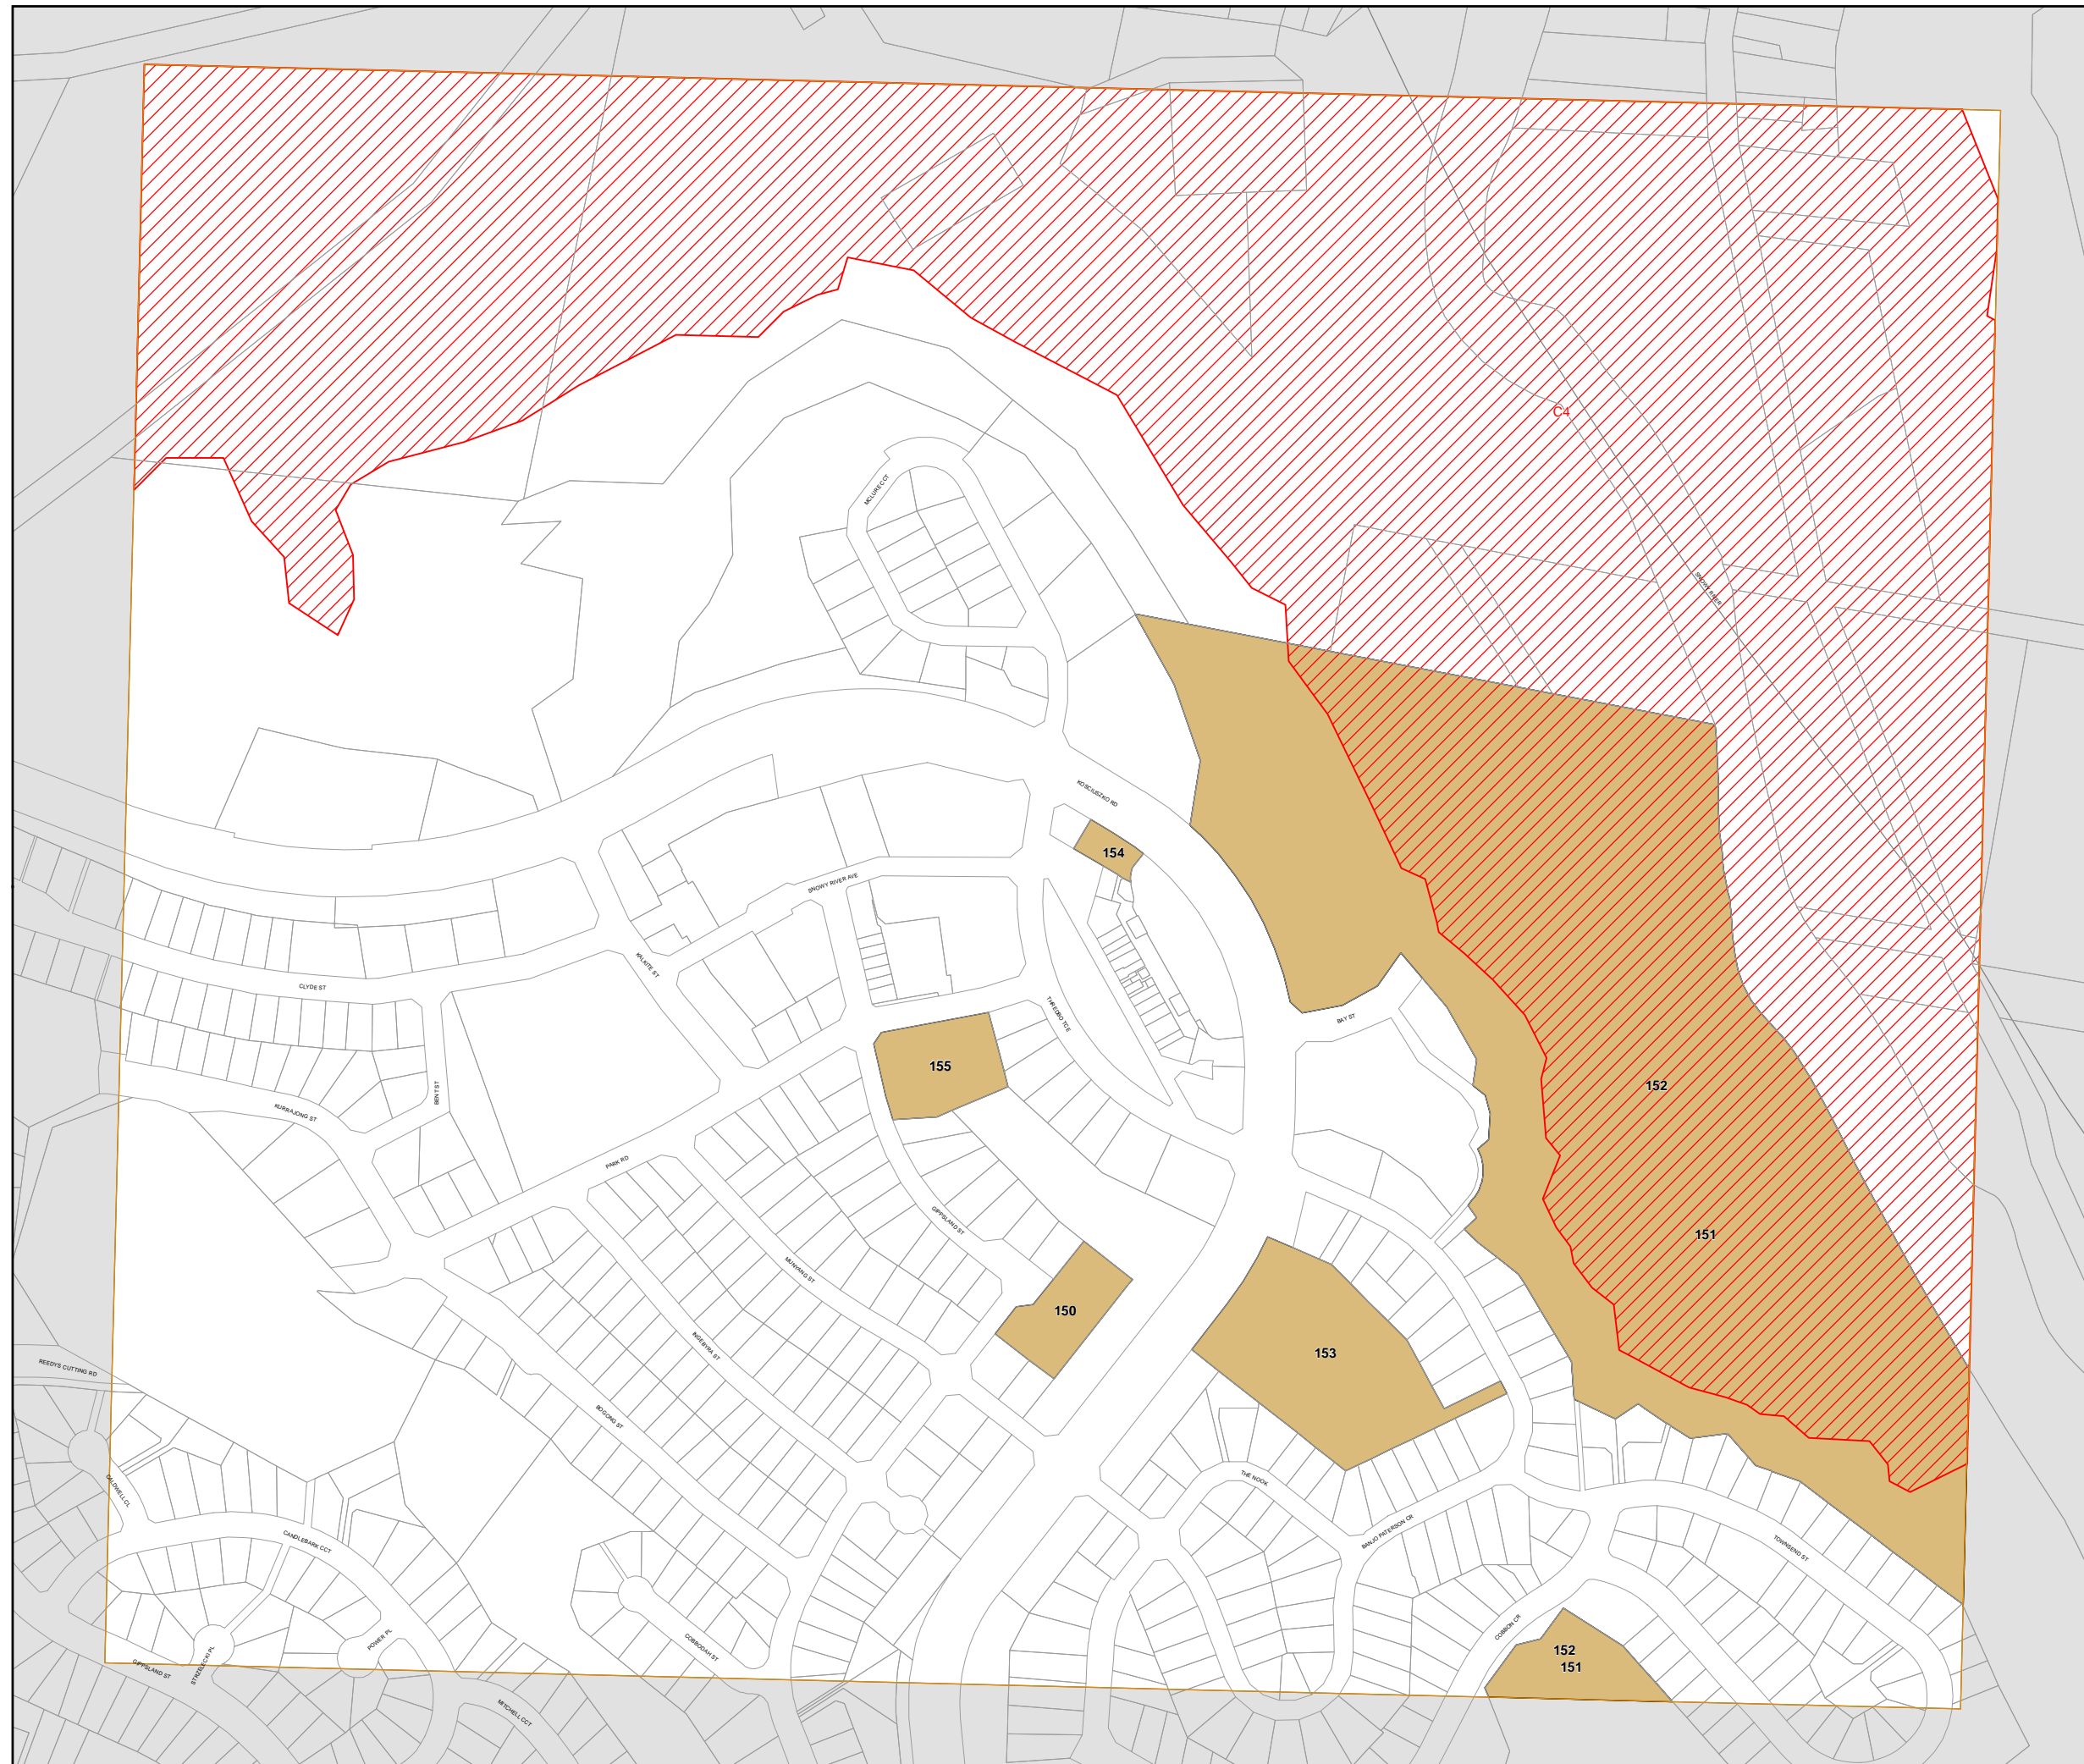

Snowy River Local Environmental Plan 2013

Heritage Map - Sheet HER_003AAA

Heritage

- Conservation Area - General
- Item - General

Cadastre

- Cadastre 12/09/2012 © Land & Property Information (LPI)

Projection: GDA 1994
MGA Zone 55