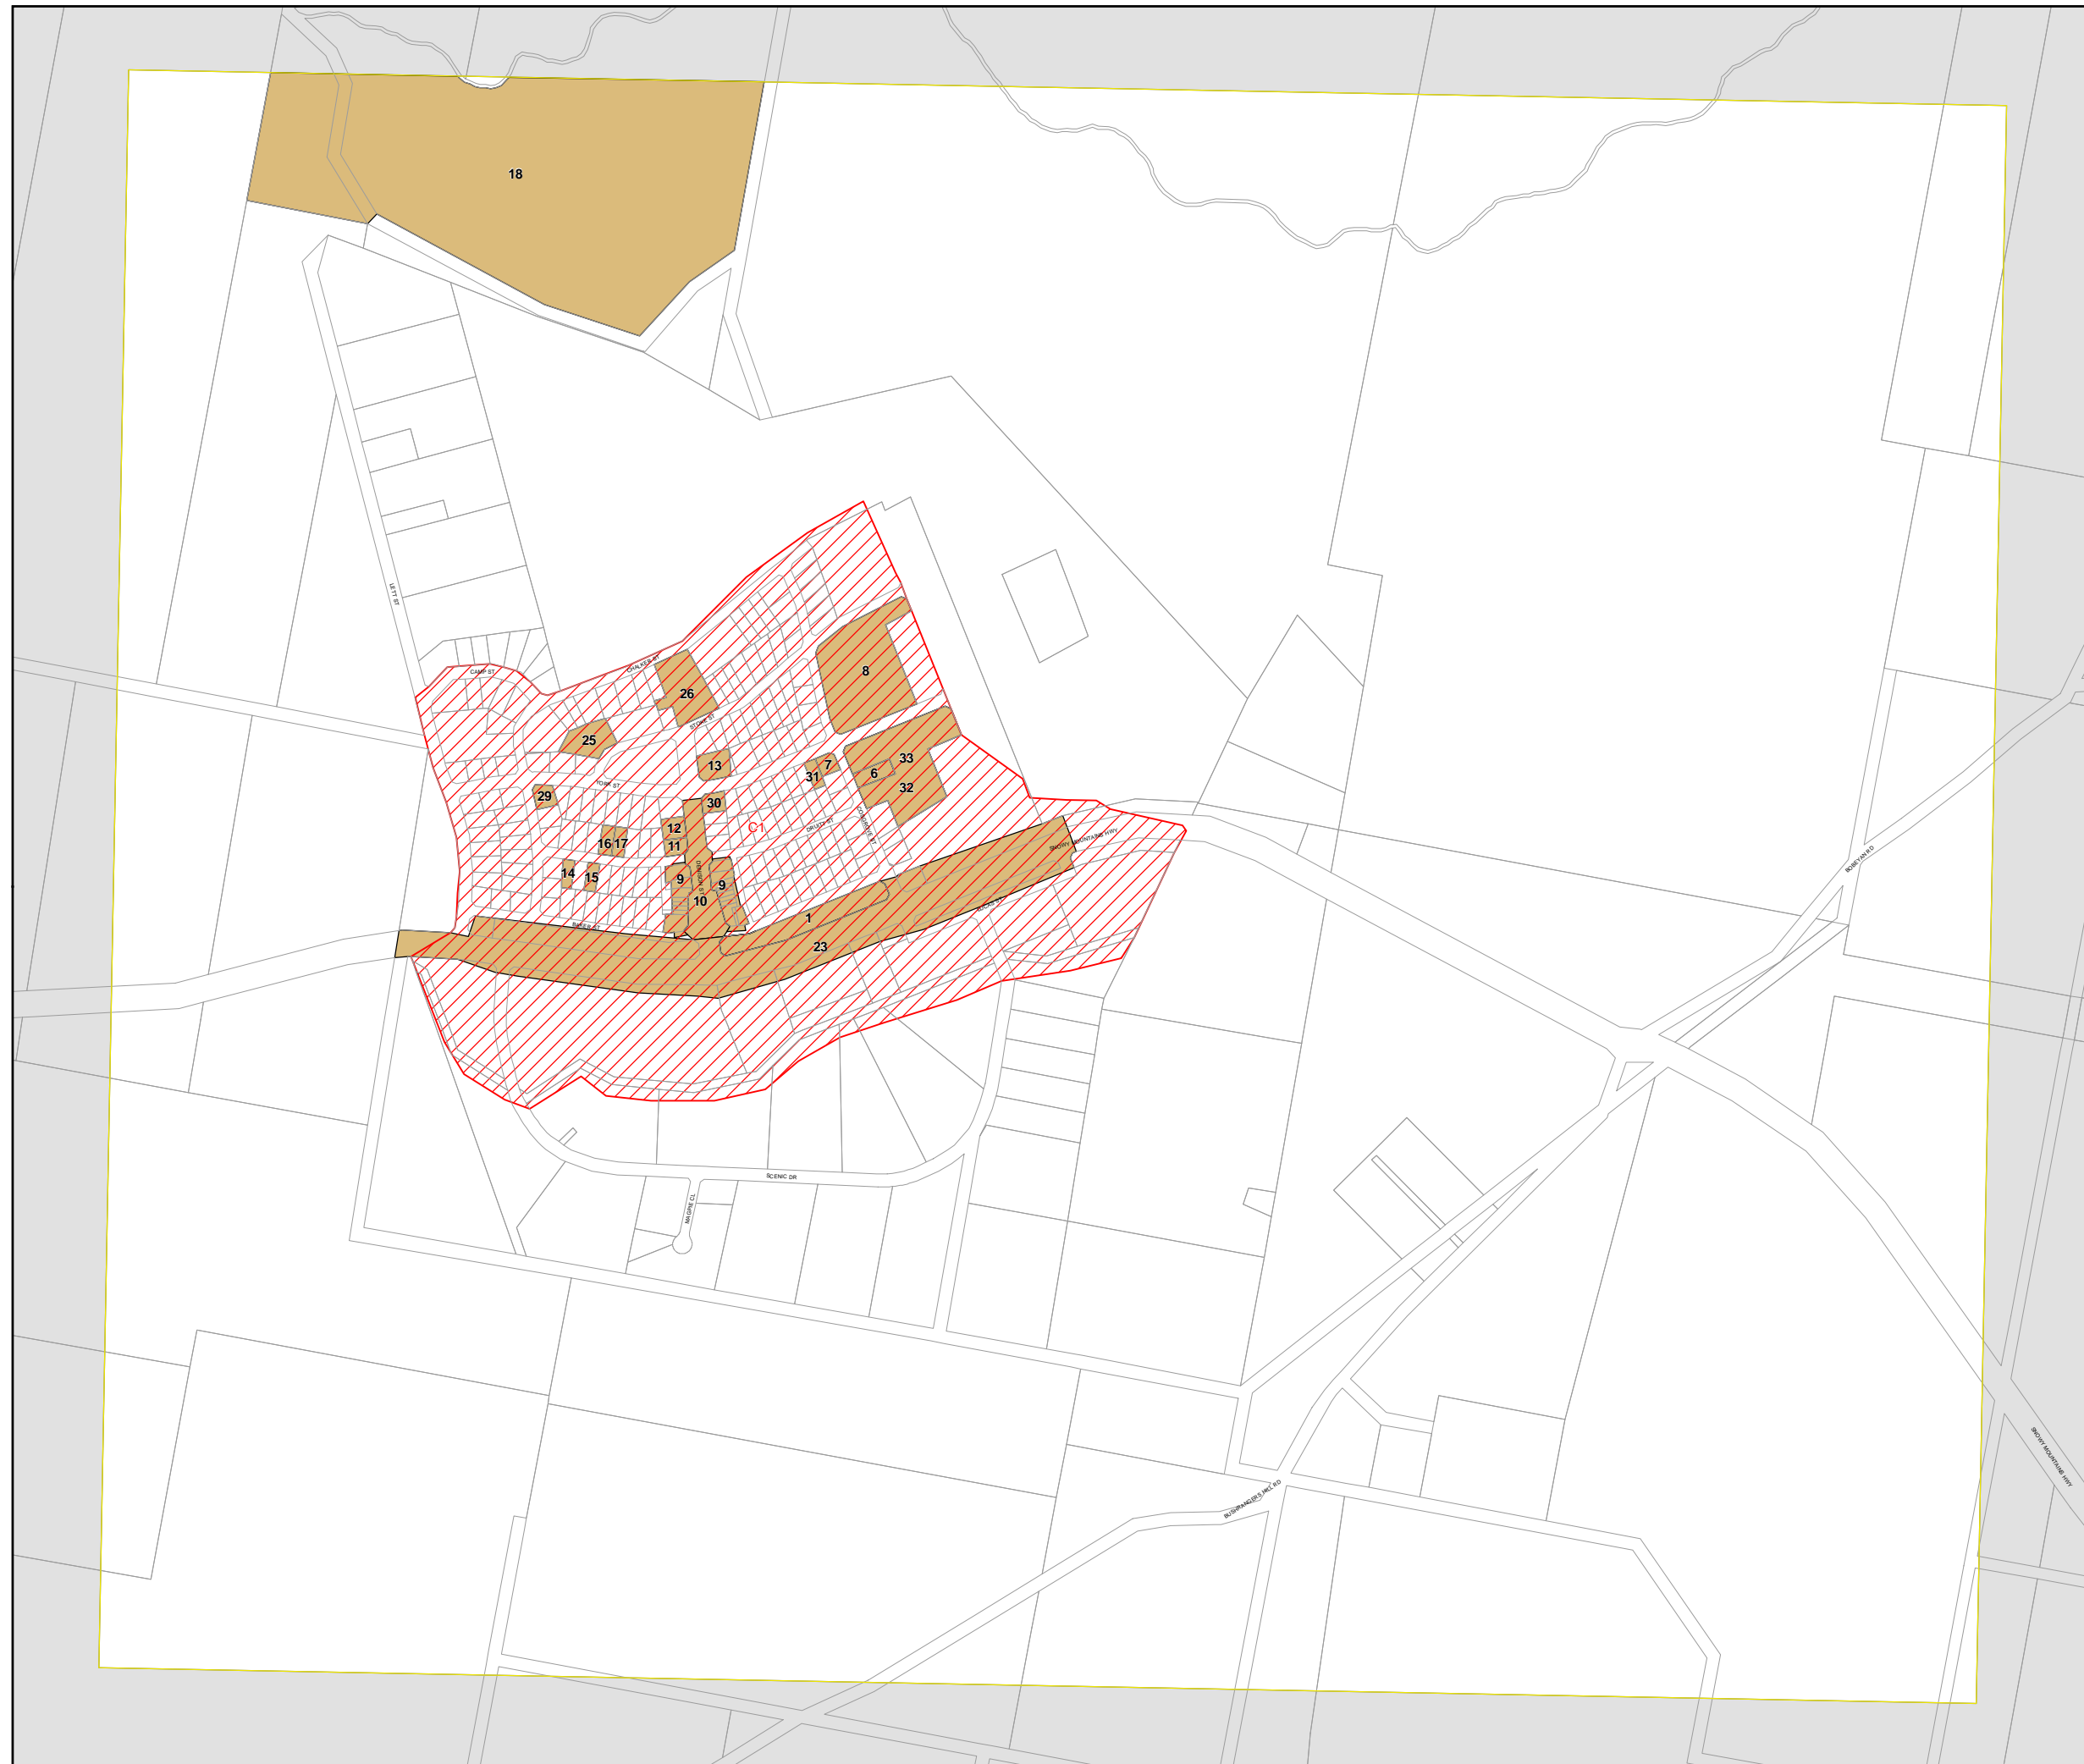

Snowy River Local Environmental Plan 2013

Heritage Map - Sheet HER_006AB

Heritage

- Conservation Area - General
- Item - General

Cadastre

- Cadastre 12/09/2012 © Land & Property Information (LPI)

Projection: GDA 1994
MGA Zone 55

Scale: 1:10,000 @ A3