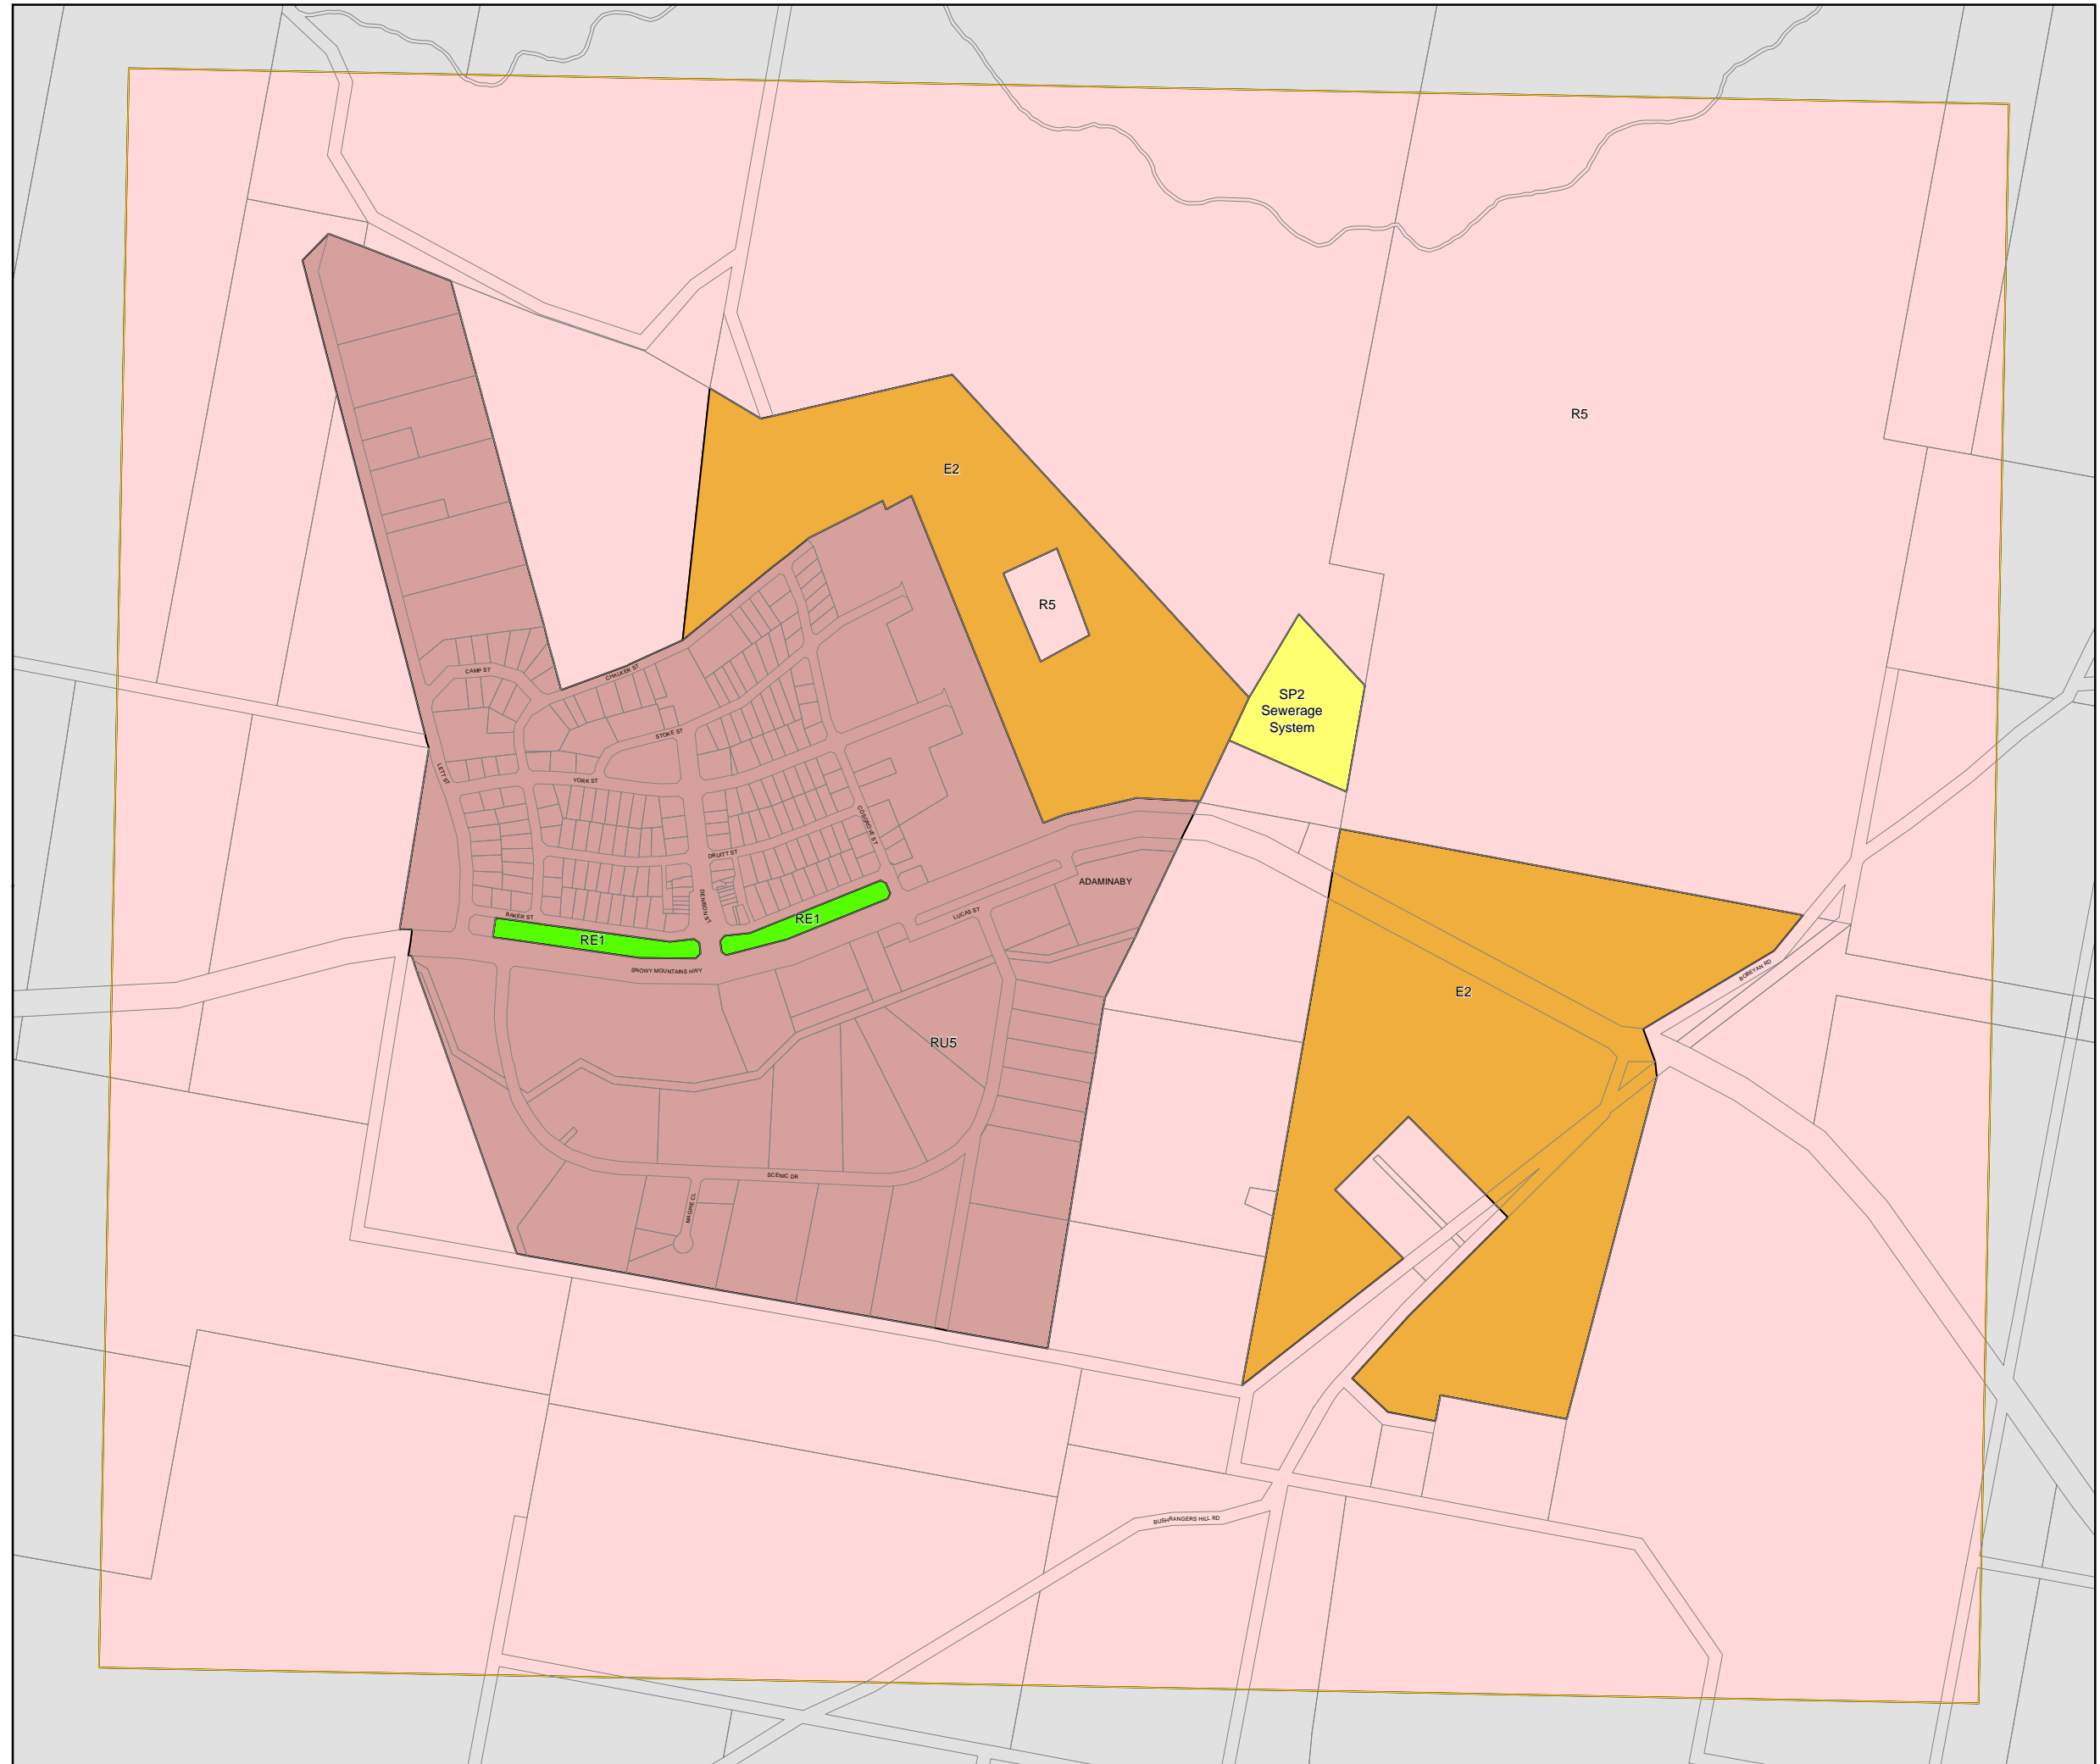

Snowy River Local Environmental Plan 2013

Land Zoning Map - Sheet LZN_006AB

Zone

- B1 Neighbourhood Centre
- B2 Local Centre
- E1 National Parks and Nature Reserves
- E2 Environmental Conservation
- E3 Environmental Management
- IN1 General Industrial
- R1 General Residential
- R2 Low Density Residential
- R5 Large Lot Residential
- RE1 Public Recreation
- RE2 Private Recreation
- RU1 Primary Production
- RU3 Forestry
- RU5 Village
- SP1 Special Activities
- SP2 Infrastructure
- SP3 Tourist

Cadastre

Cadastre 12/09/2012 © Land & Property Information (LPI)

Scale 1:10,000 @ A3

Projection: GDA 1994
MGA Zone 55