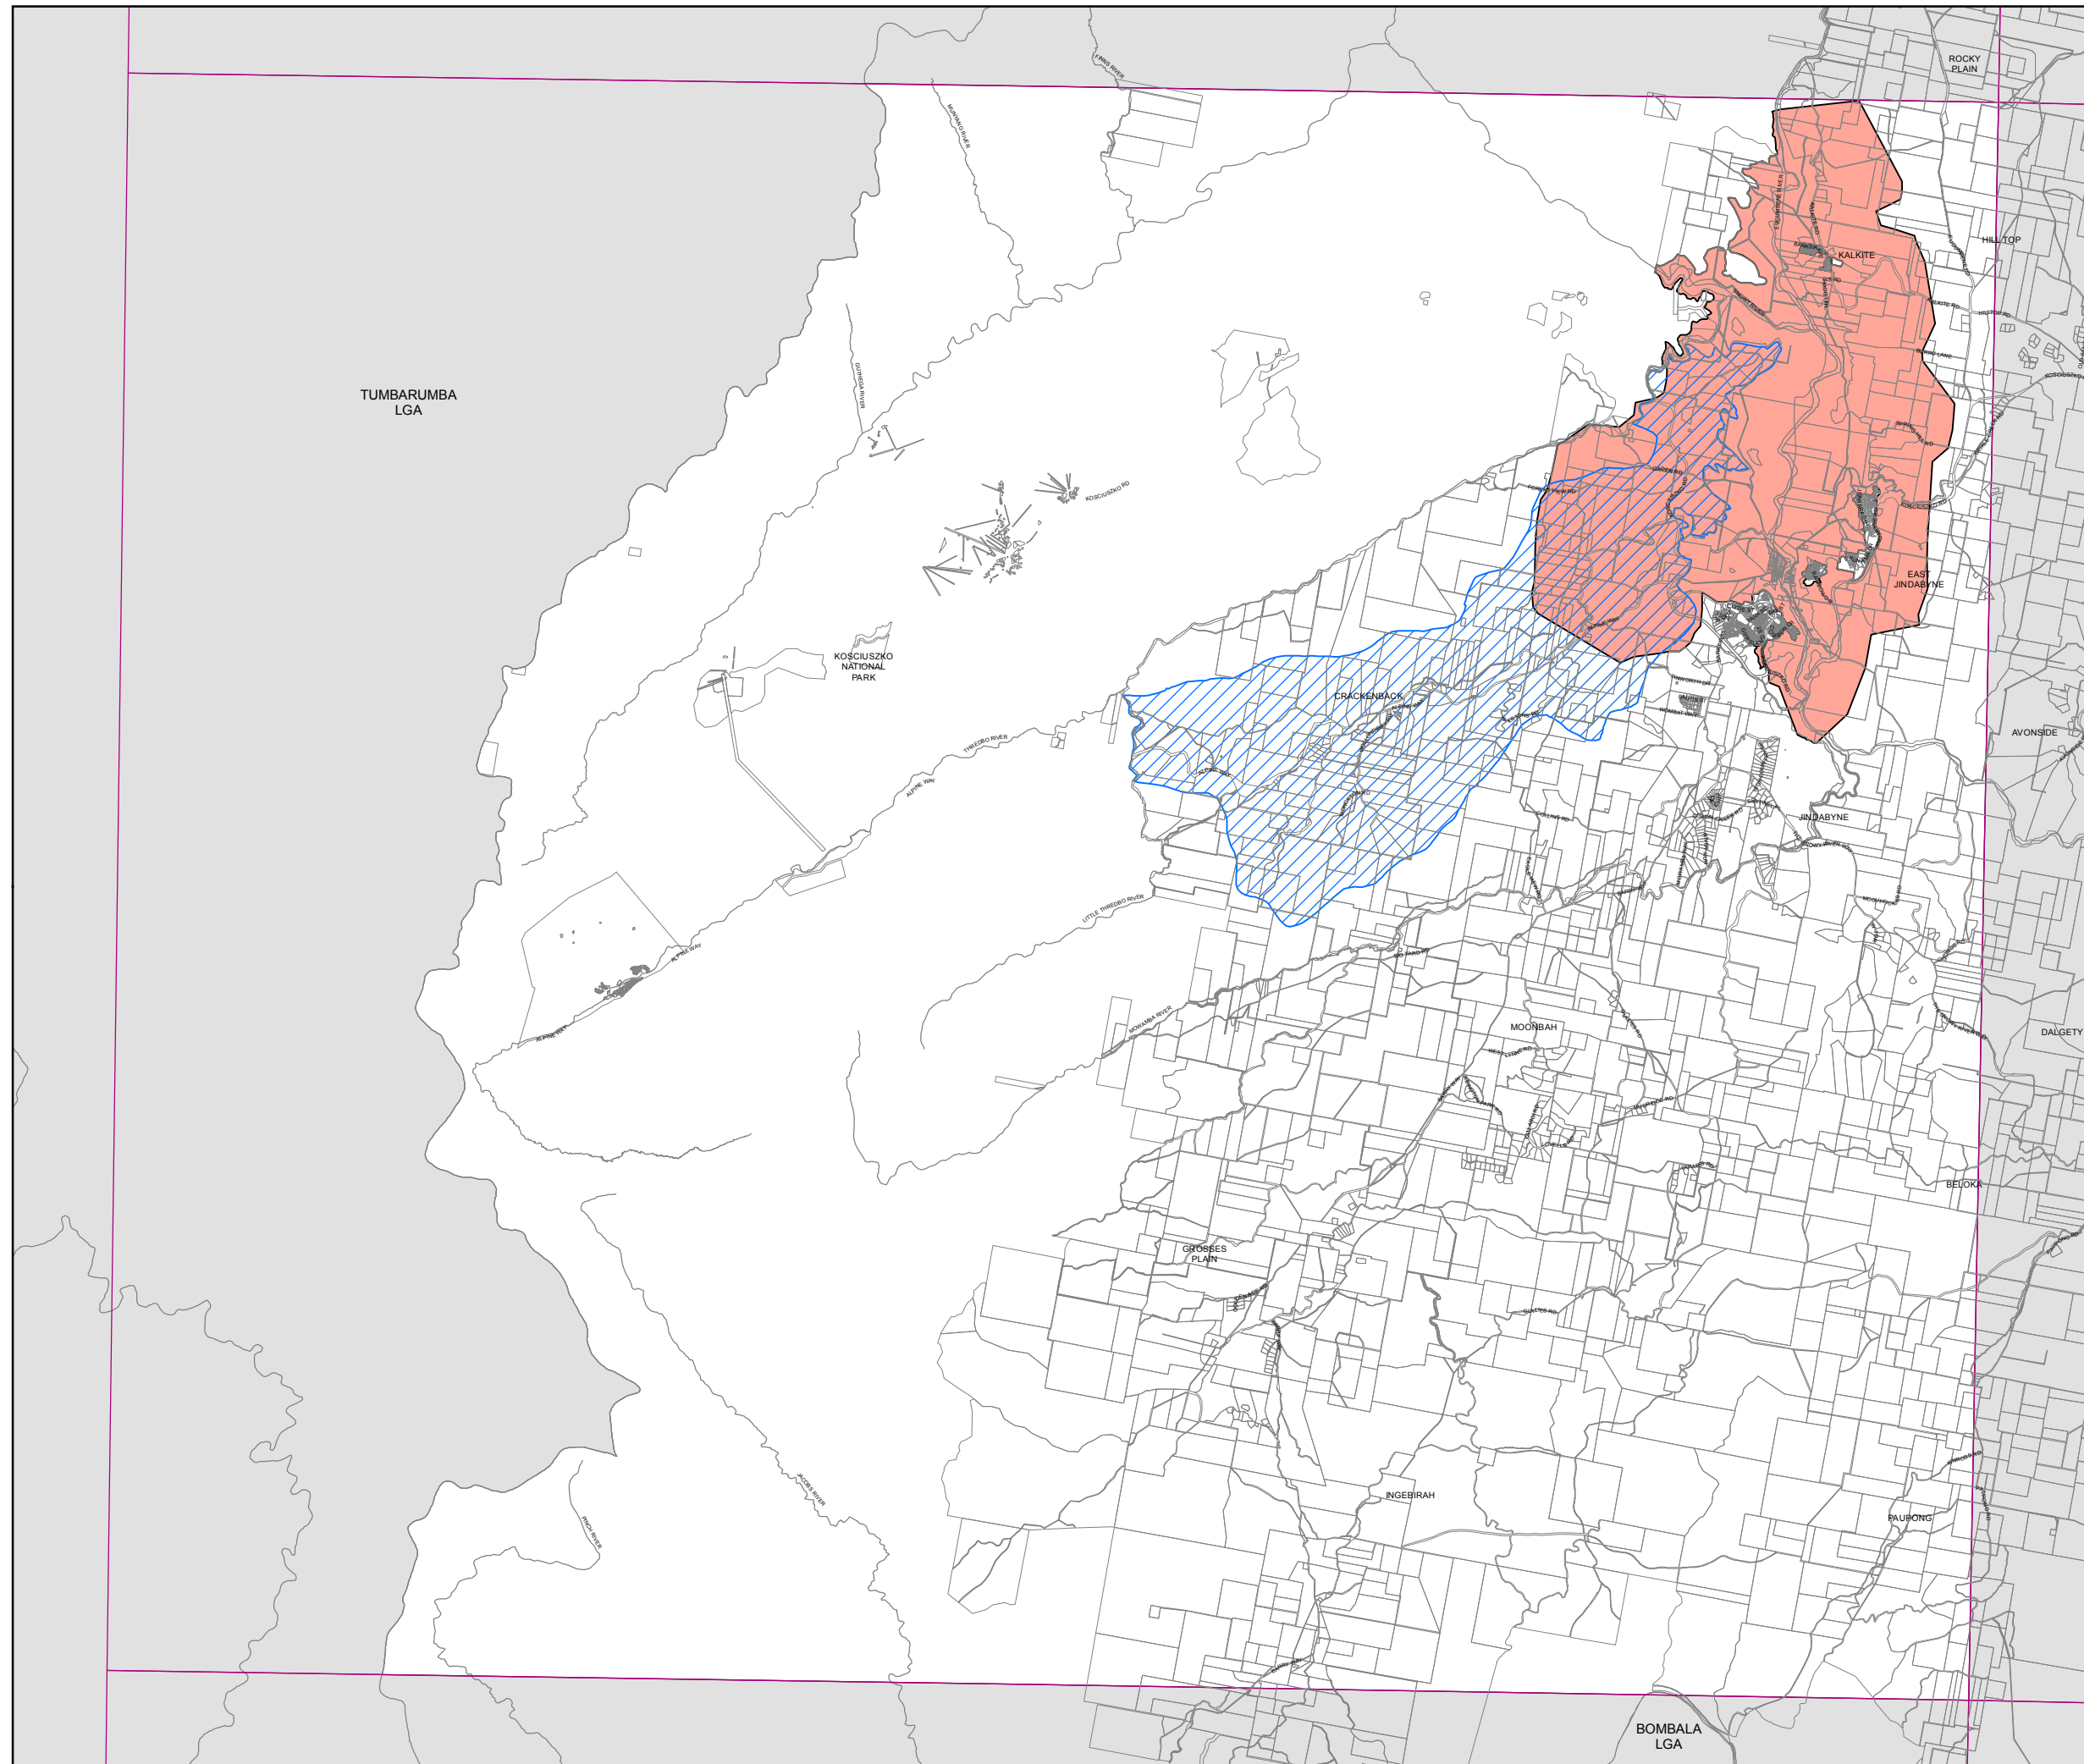

Snowy River Local Environmental Plan 2013

Scenic Protection Area Map - Sheet SCP_003

Scenic Protection Areas

- Lake Eucumbene and Lake Jindabyne
- Eastern Approaches to Kosciuszko National Park

Cadastre

- Cadastre 12/09/2012 © Land & Property Information (LPI)

0 2 4
Kilometres

Scale: 1:160,000 @ A3

Projection: GDA 1994
MGA Zone 55

Map identification number: 7050_COM_SCP_003_160_20160620