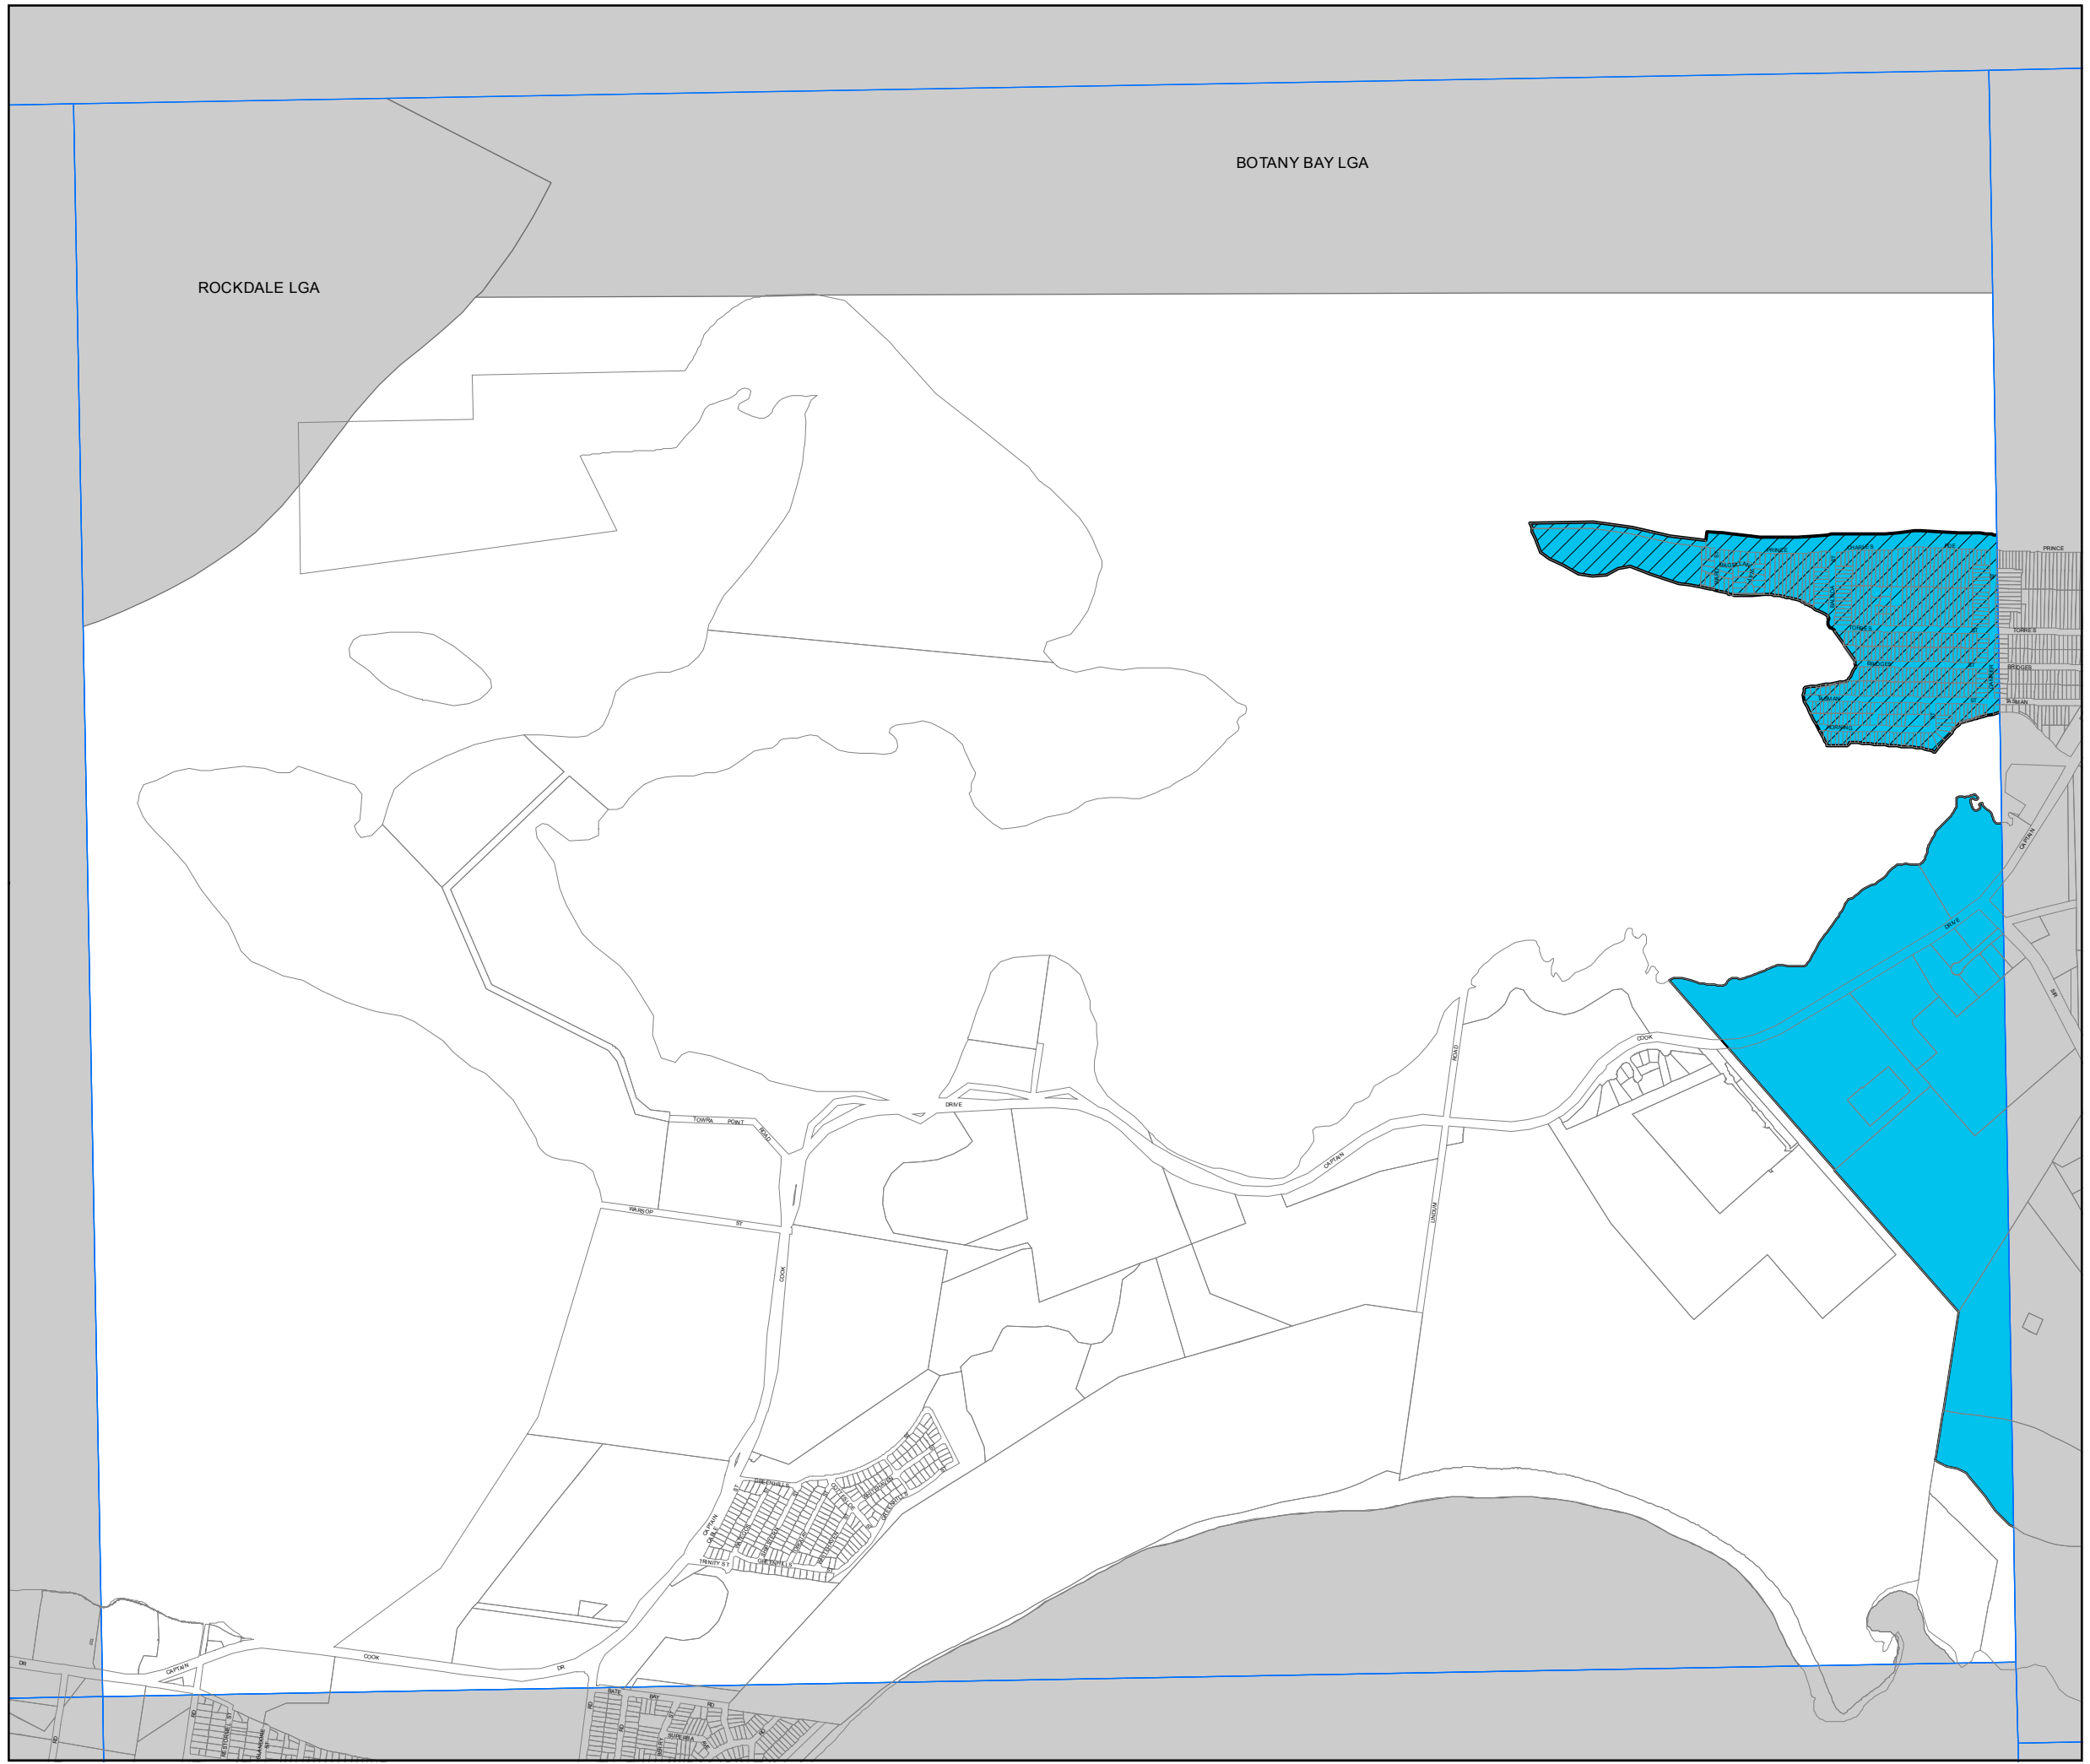

Activity Hazard Risk Map - Sheet AHR_007

- Activity Hazard Risk**
-  Nuclear Reactor Buffer Area
 -  Kurnell Village
 -  Refinery Risk Area

Cadastre

-  Cadastre 08/05/2015 © Sutherland Shire Council

0 150 300 450 Metres

Scale: 1:20,000 @ A3

Projection: GDA 1994
MGA Zone 56

Map identification number:
7150_COM_AHR_007_020_20150508