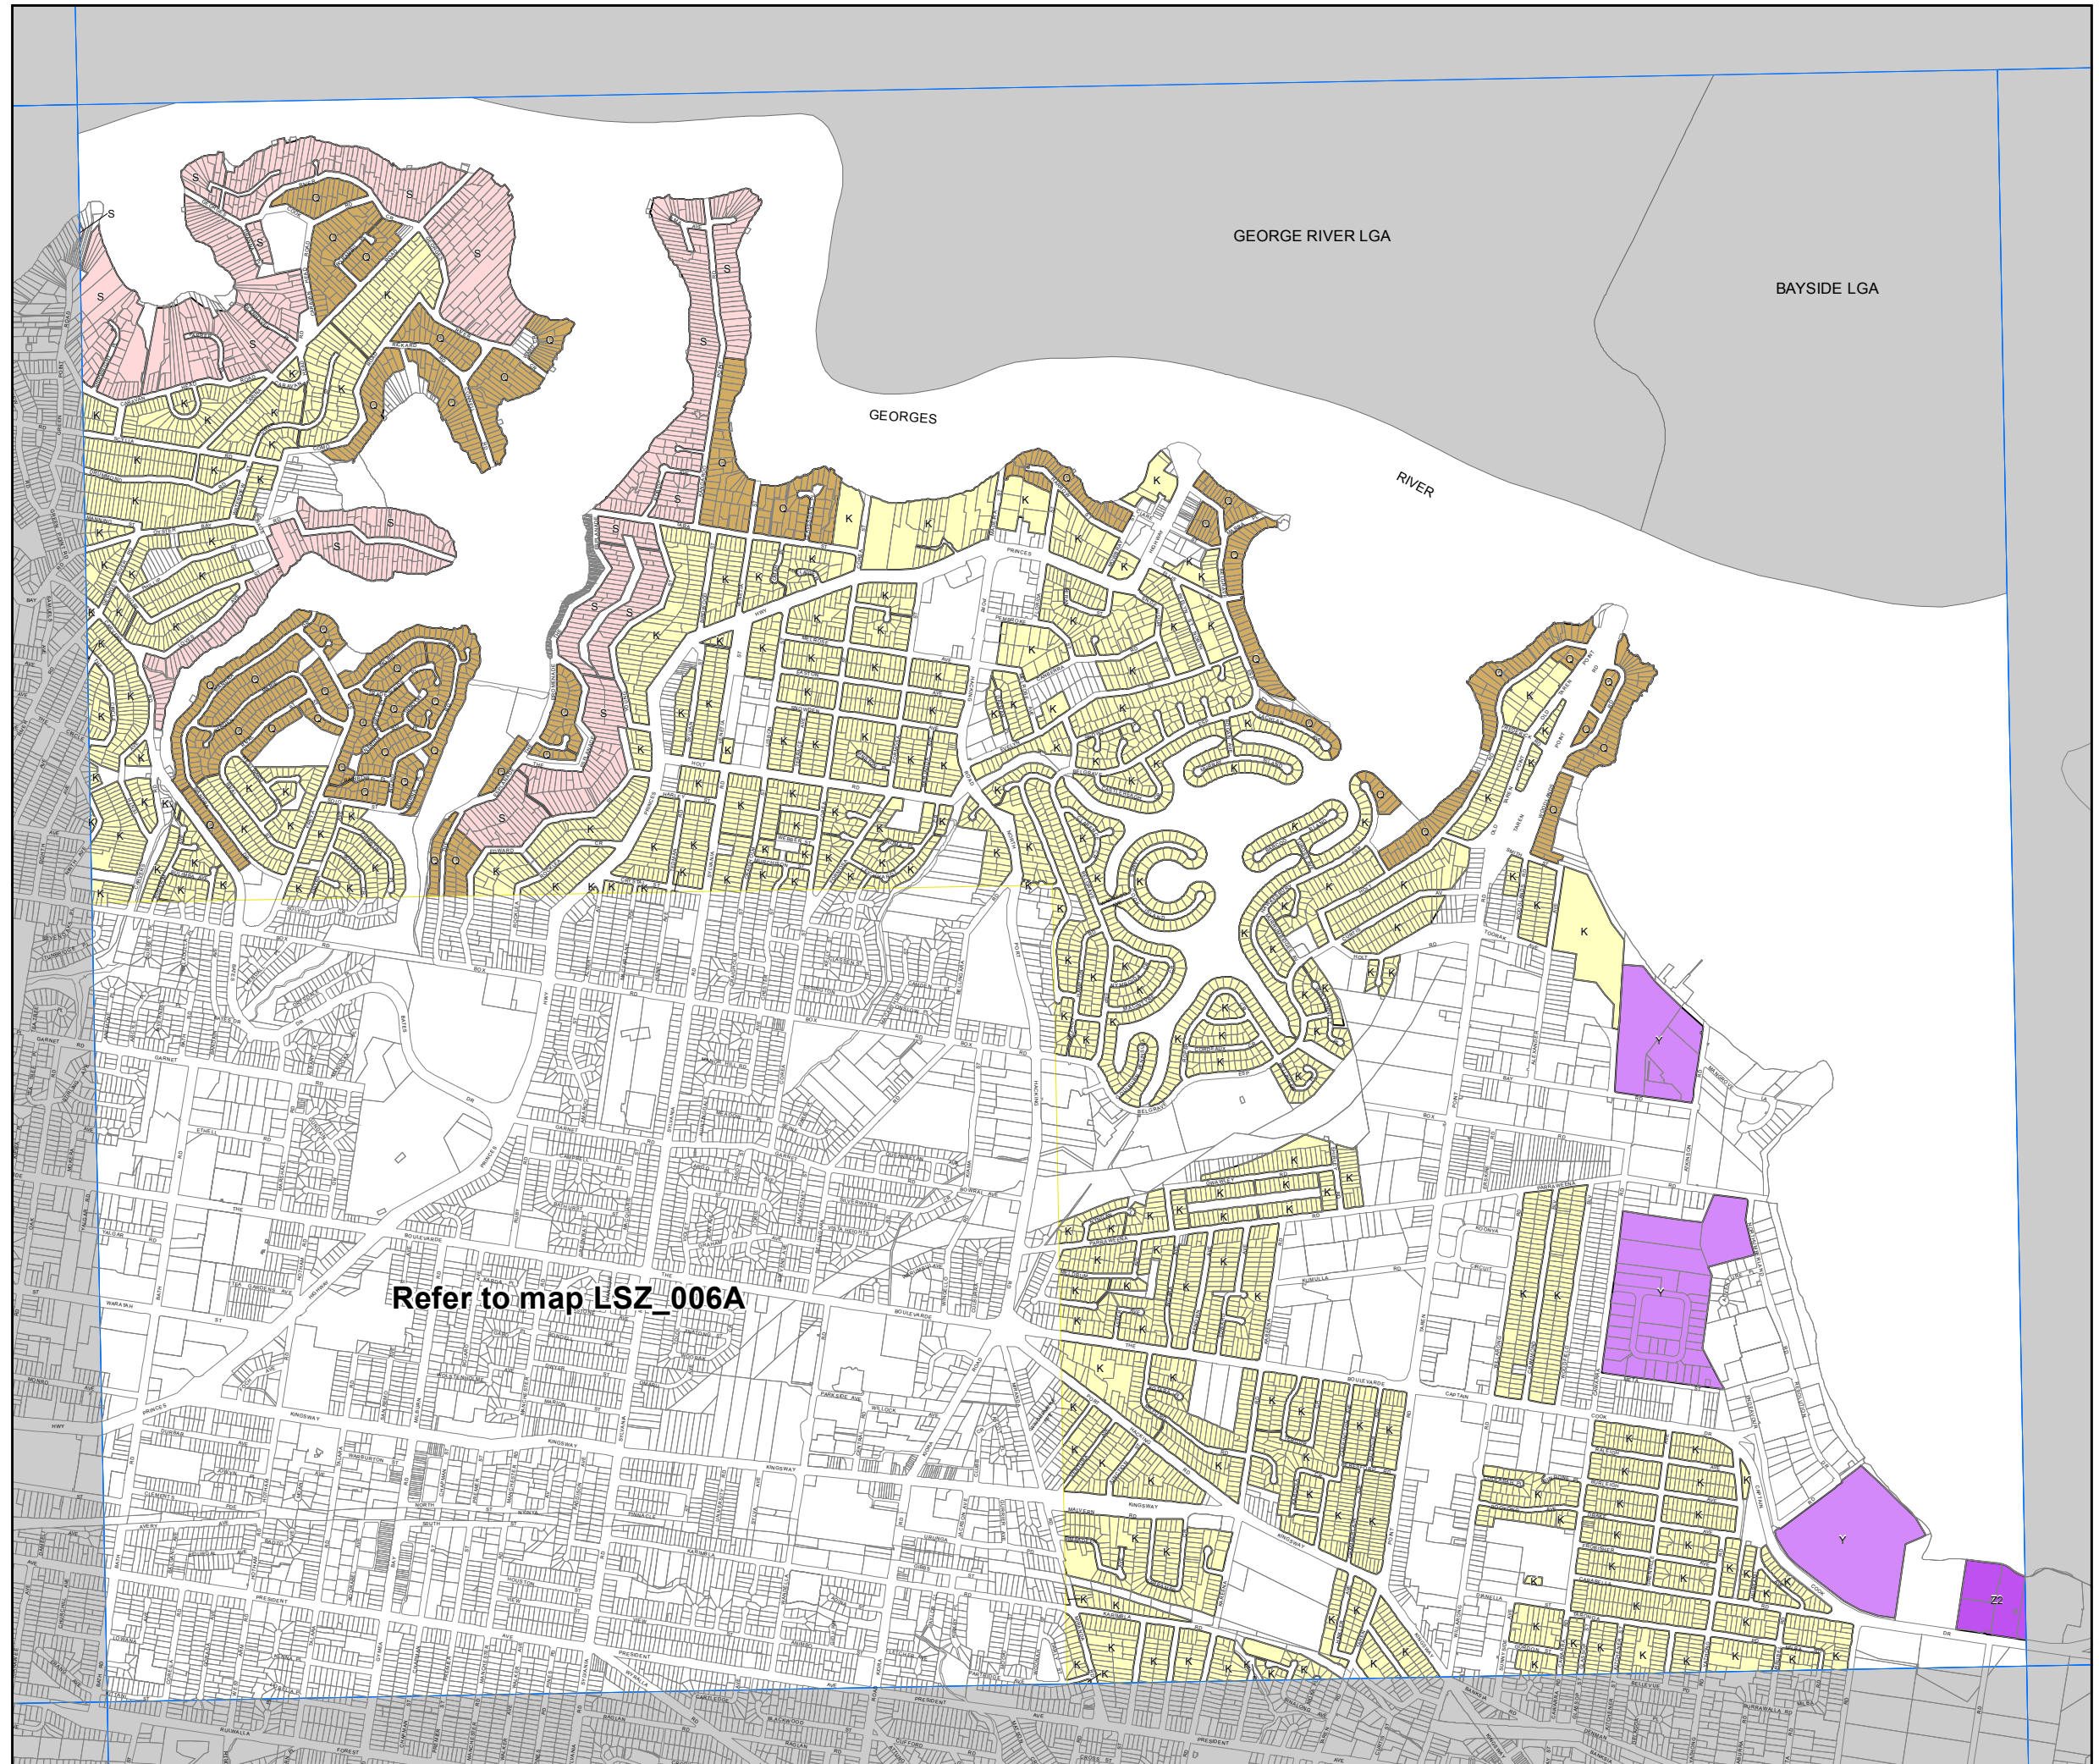

Lot Size Map - Sheet LSZ_006

Minimum Lot Size (sq m)

- K 550
- Q 700
- S 850
- Y 1 Ha
- Z1 2.0141 Ha
- Z2 2.45 Ha
- AB1 10 Ha
- AB2 20 Ha

Cadastre

Cadastre 21/11/2016 © Sutherland Shire Council

Refer to map LSZ_006A

0 150 300 450 Metres

Scale: 1:20,000 @ A3

Projection: GDA 1994
MGA Zone 56

Map identification number:

7150_COM_LSZ_006_020_20161121