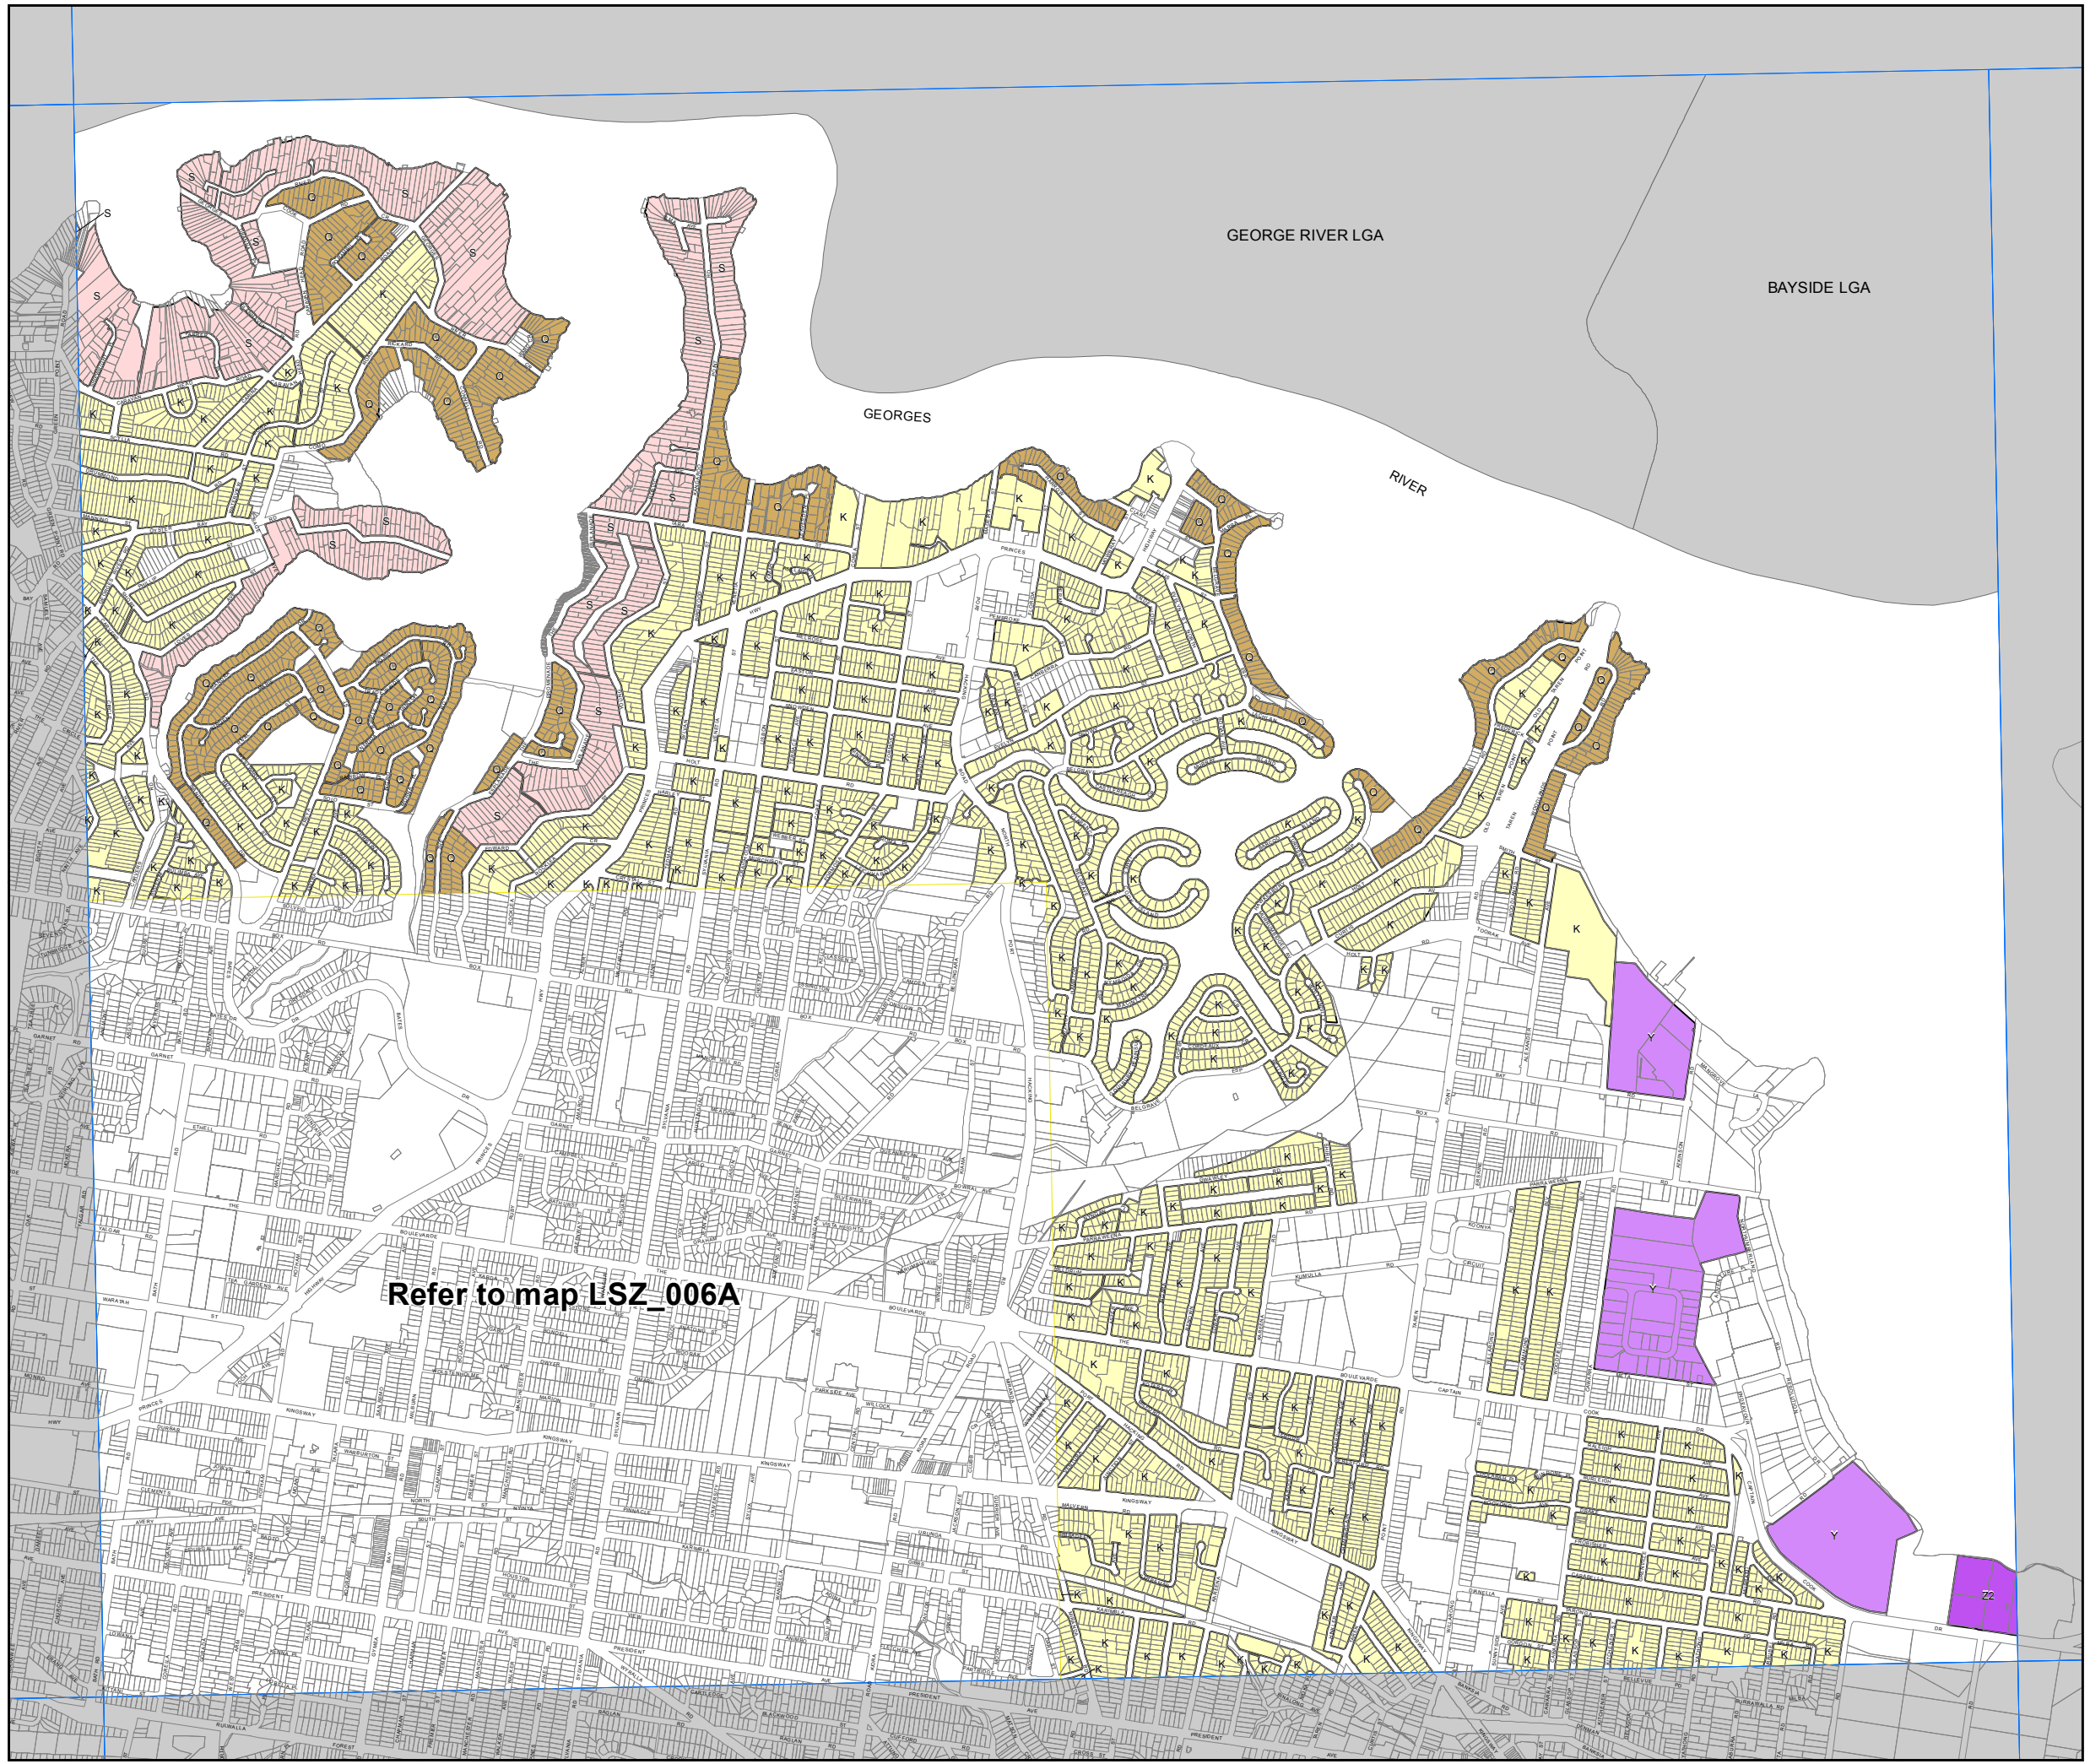

Lot Size Map - Sheet LSZ_006

Minimum Lot Size (sq m)

- K 550
- Q 700
- S 850
- Y 1 Ha
- Z1 2.0141 Ha
- Z2 2.45 Ha
- AB1 10 Ha
- AB2 20 Ha

Cadastre

Cadastre 01/01/2017 © Sutherland Shire Council

Refer to map LSZ_006A

0 150 300 450 Metres

Scale: 1:20,000 @ A3

Projection: GDA 1994
MGA Zone 56

Map identification number:

7150_COM_LSZ_006_020_20170101