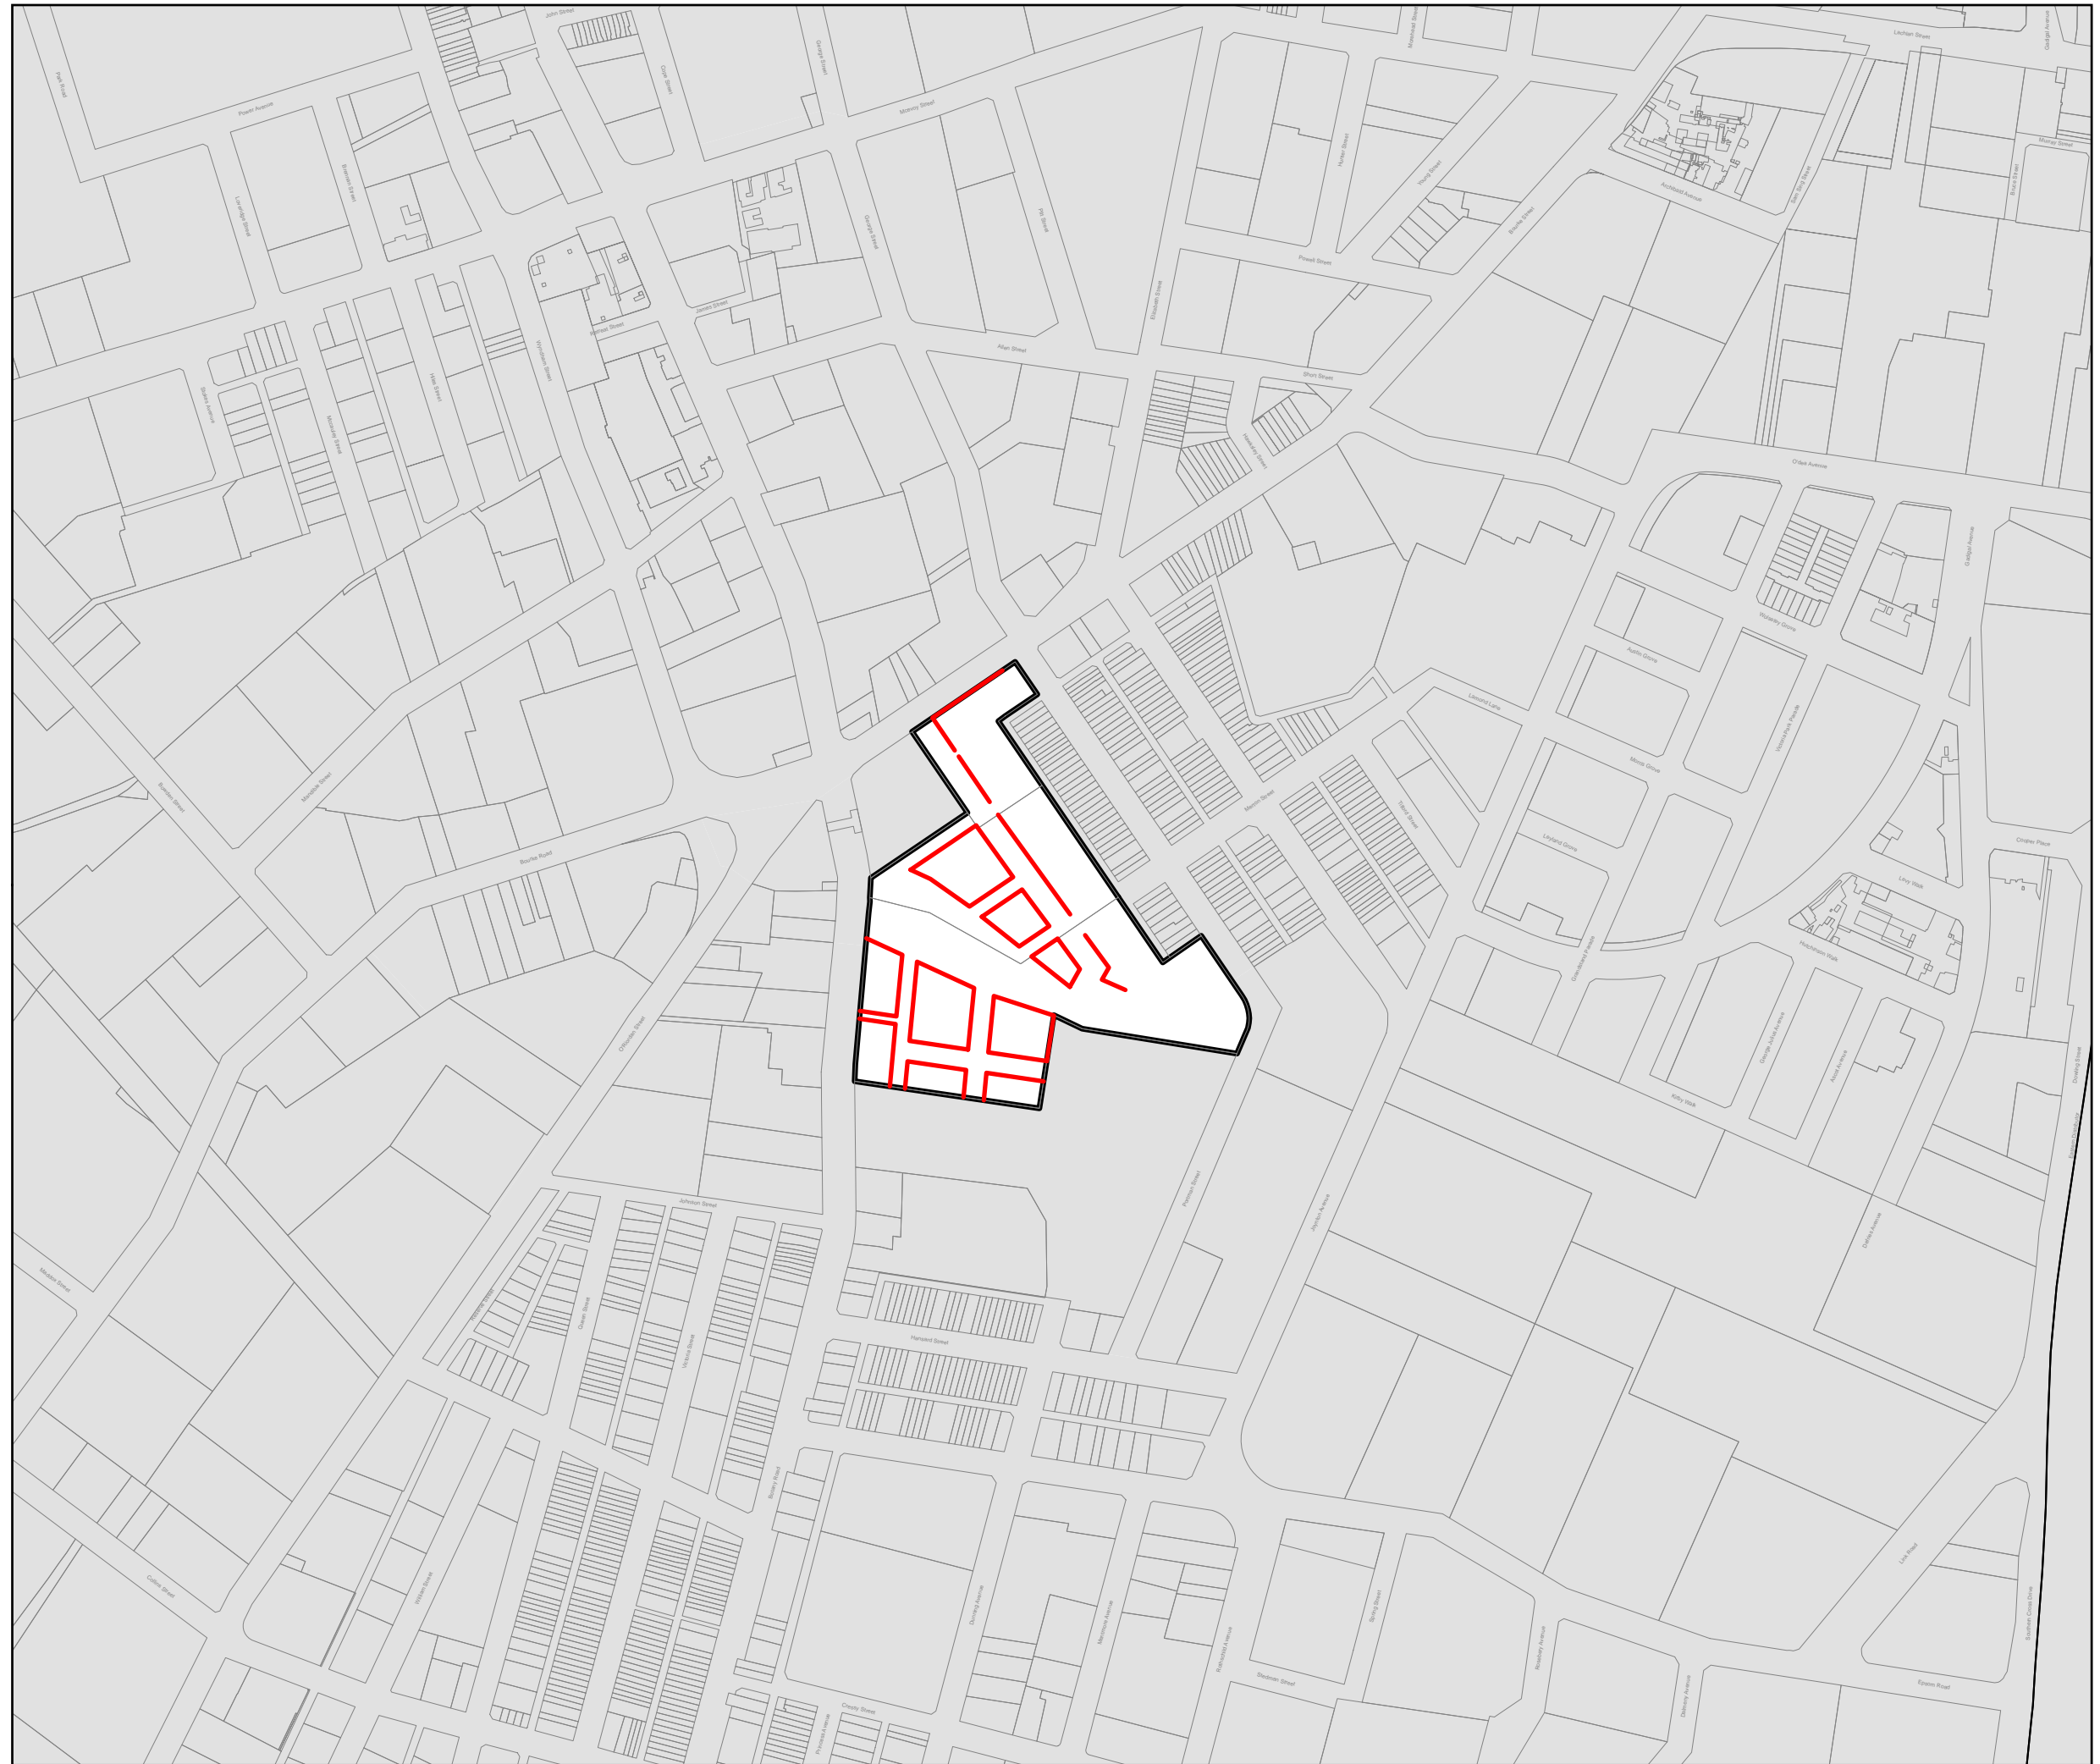

# Sydney Local Environmental Plan (Green Square Town Centre) 2013

## Active Street Frontages Map - Sheet ASF\_001

### Active Street Frontages

— Active Street Frontage

### Cadastr

□ Cadastre 23/01/2013 © City of Sydney

Scale: 1:5,000 @ A3

Projection: GDA 1994  
Zone 56

Map identification number:  
7200\_CEN\_ASF\_001\_005\_20130828