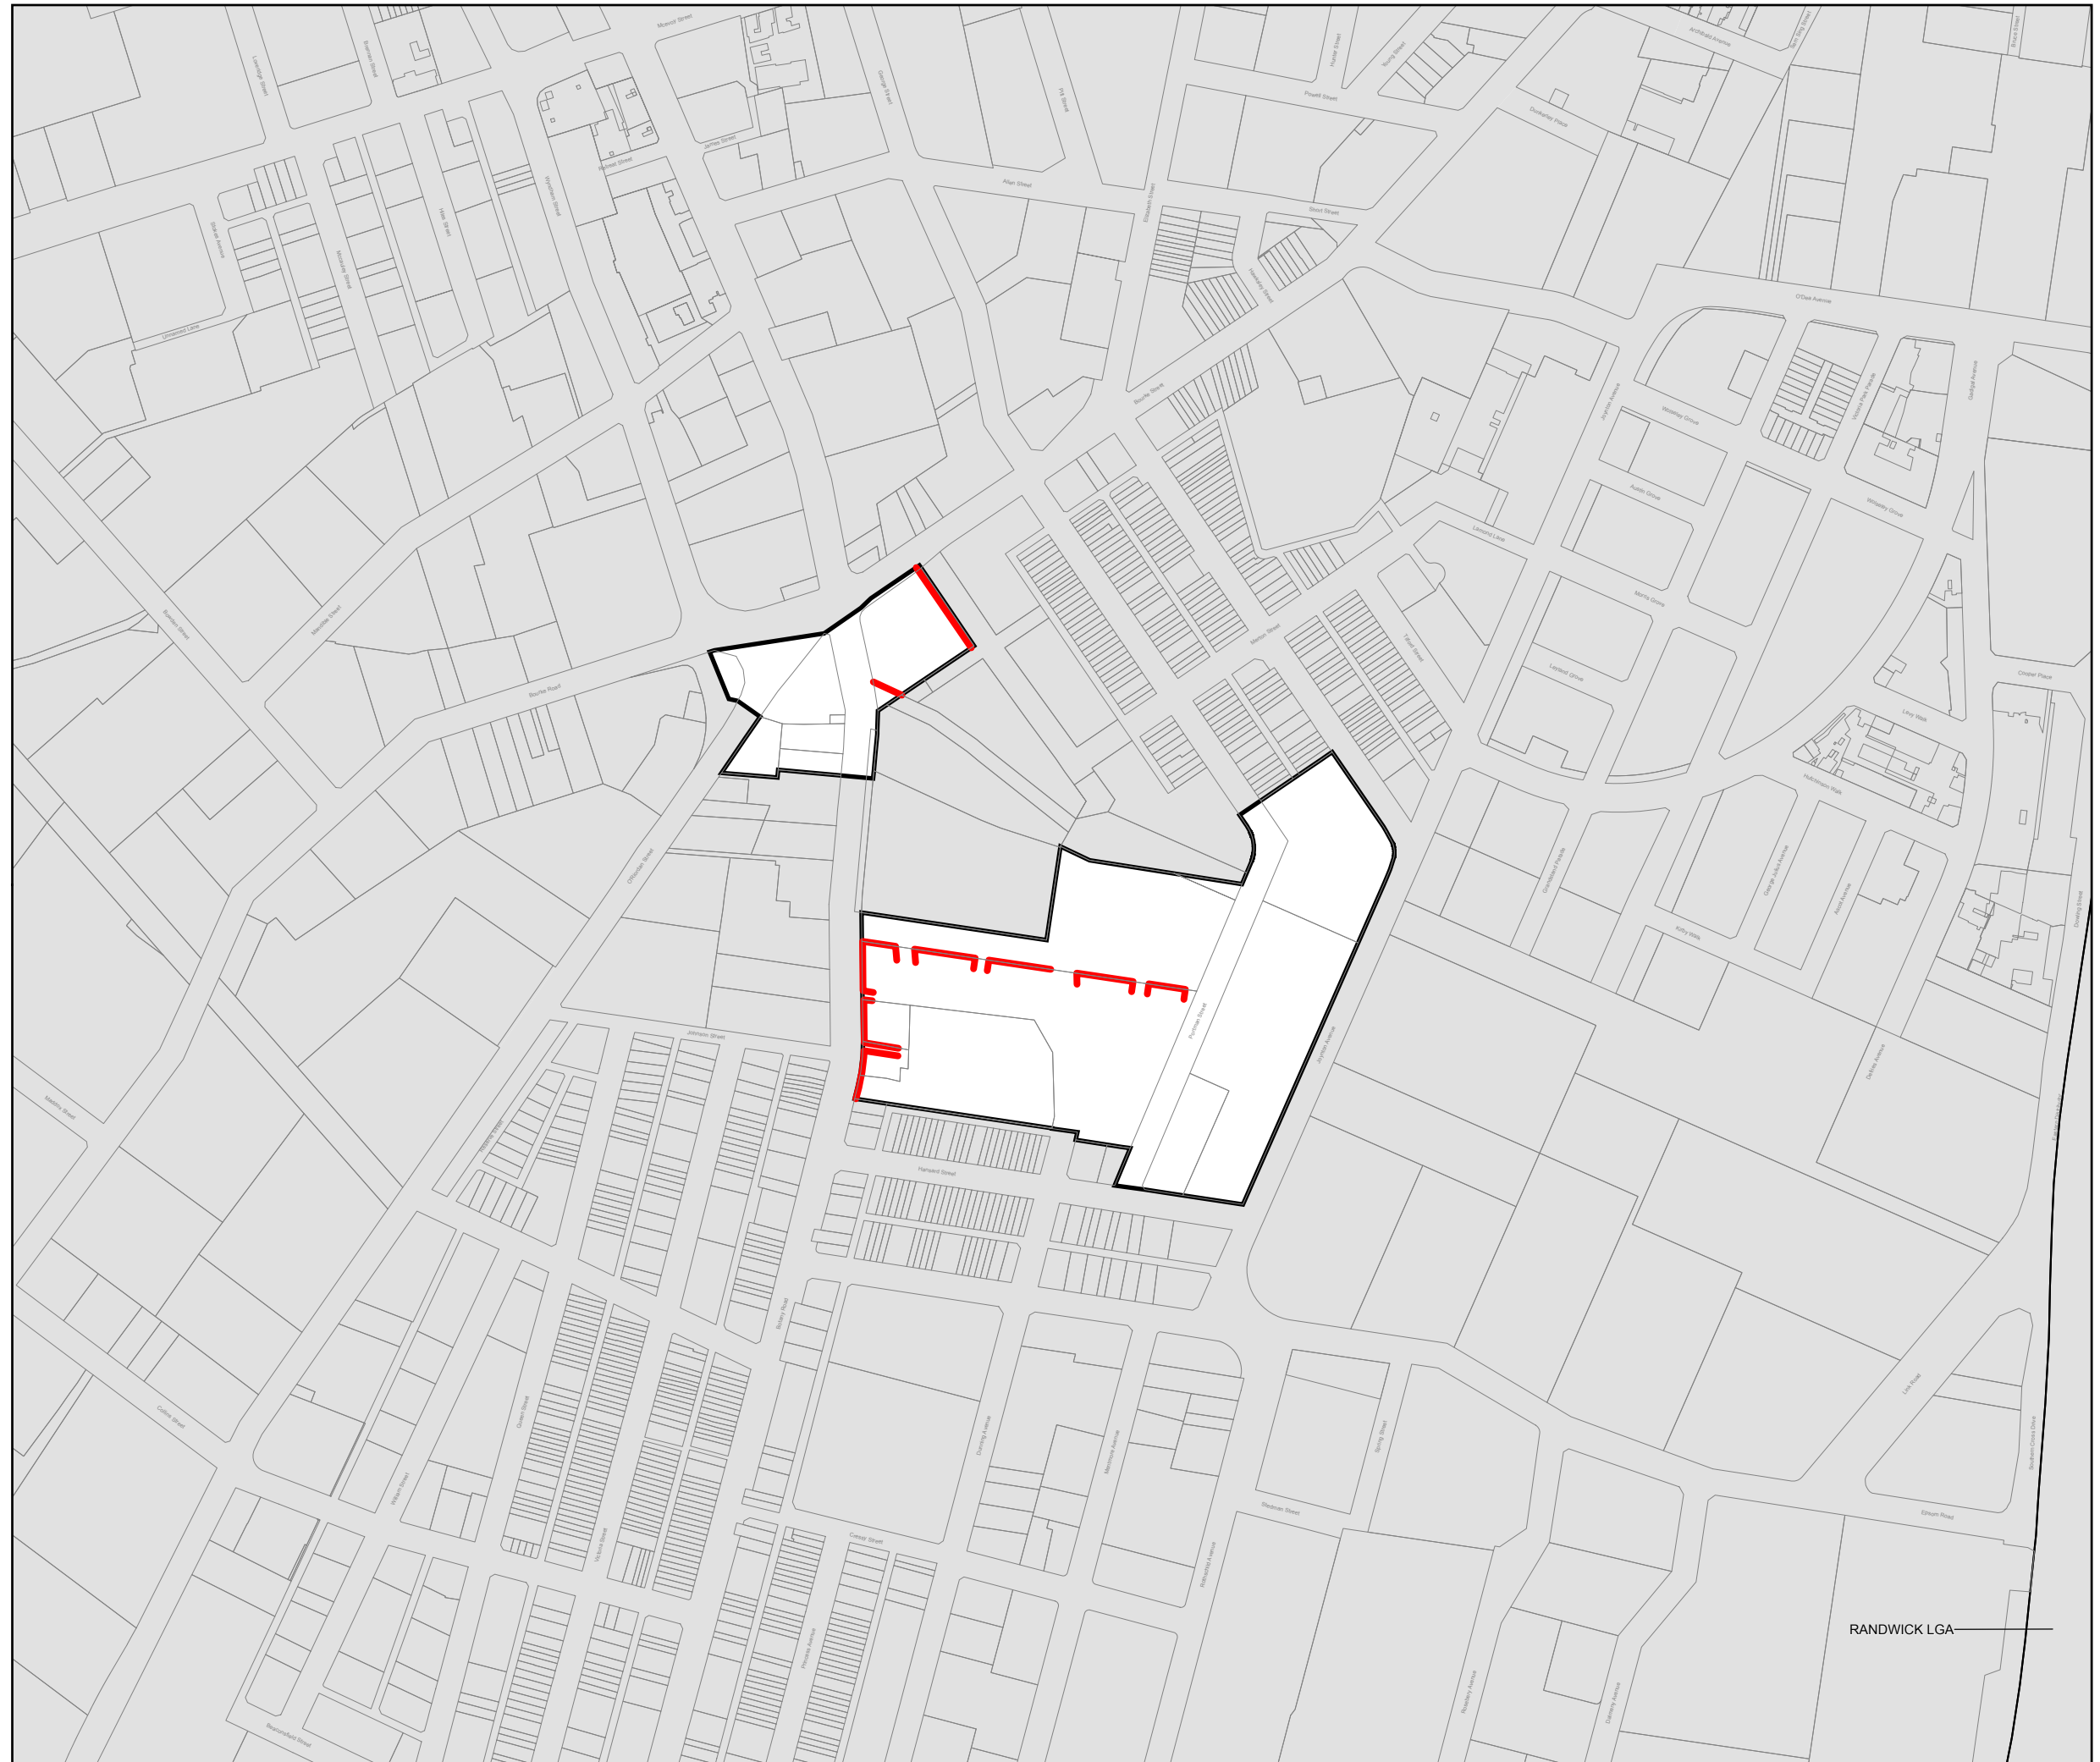

Sydney Local Environmental Plan (Green Square Town Centre - Stage 2) 2013

Active Street Frontages - Sheet ASF_001

Active Street Frontages

 Active Street Frontage

Cadastr

 Cadastre 13/01/2015 © City of Sydney

0 200 m

Scale: 1:5,000 @ A3

Projection: GDA 1994
Zone 56

Map identification number:
7200_CEN_ASF_001_005_20150113

RANDWICK LGA