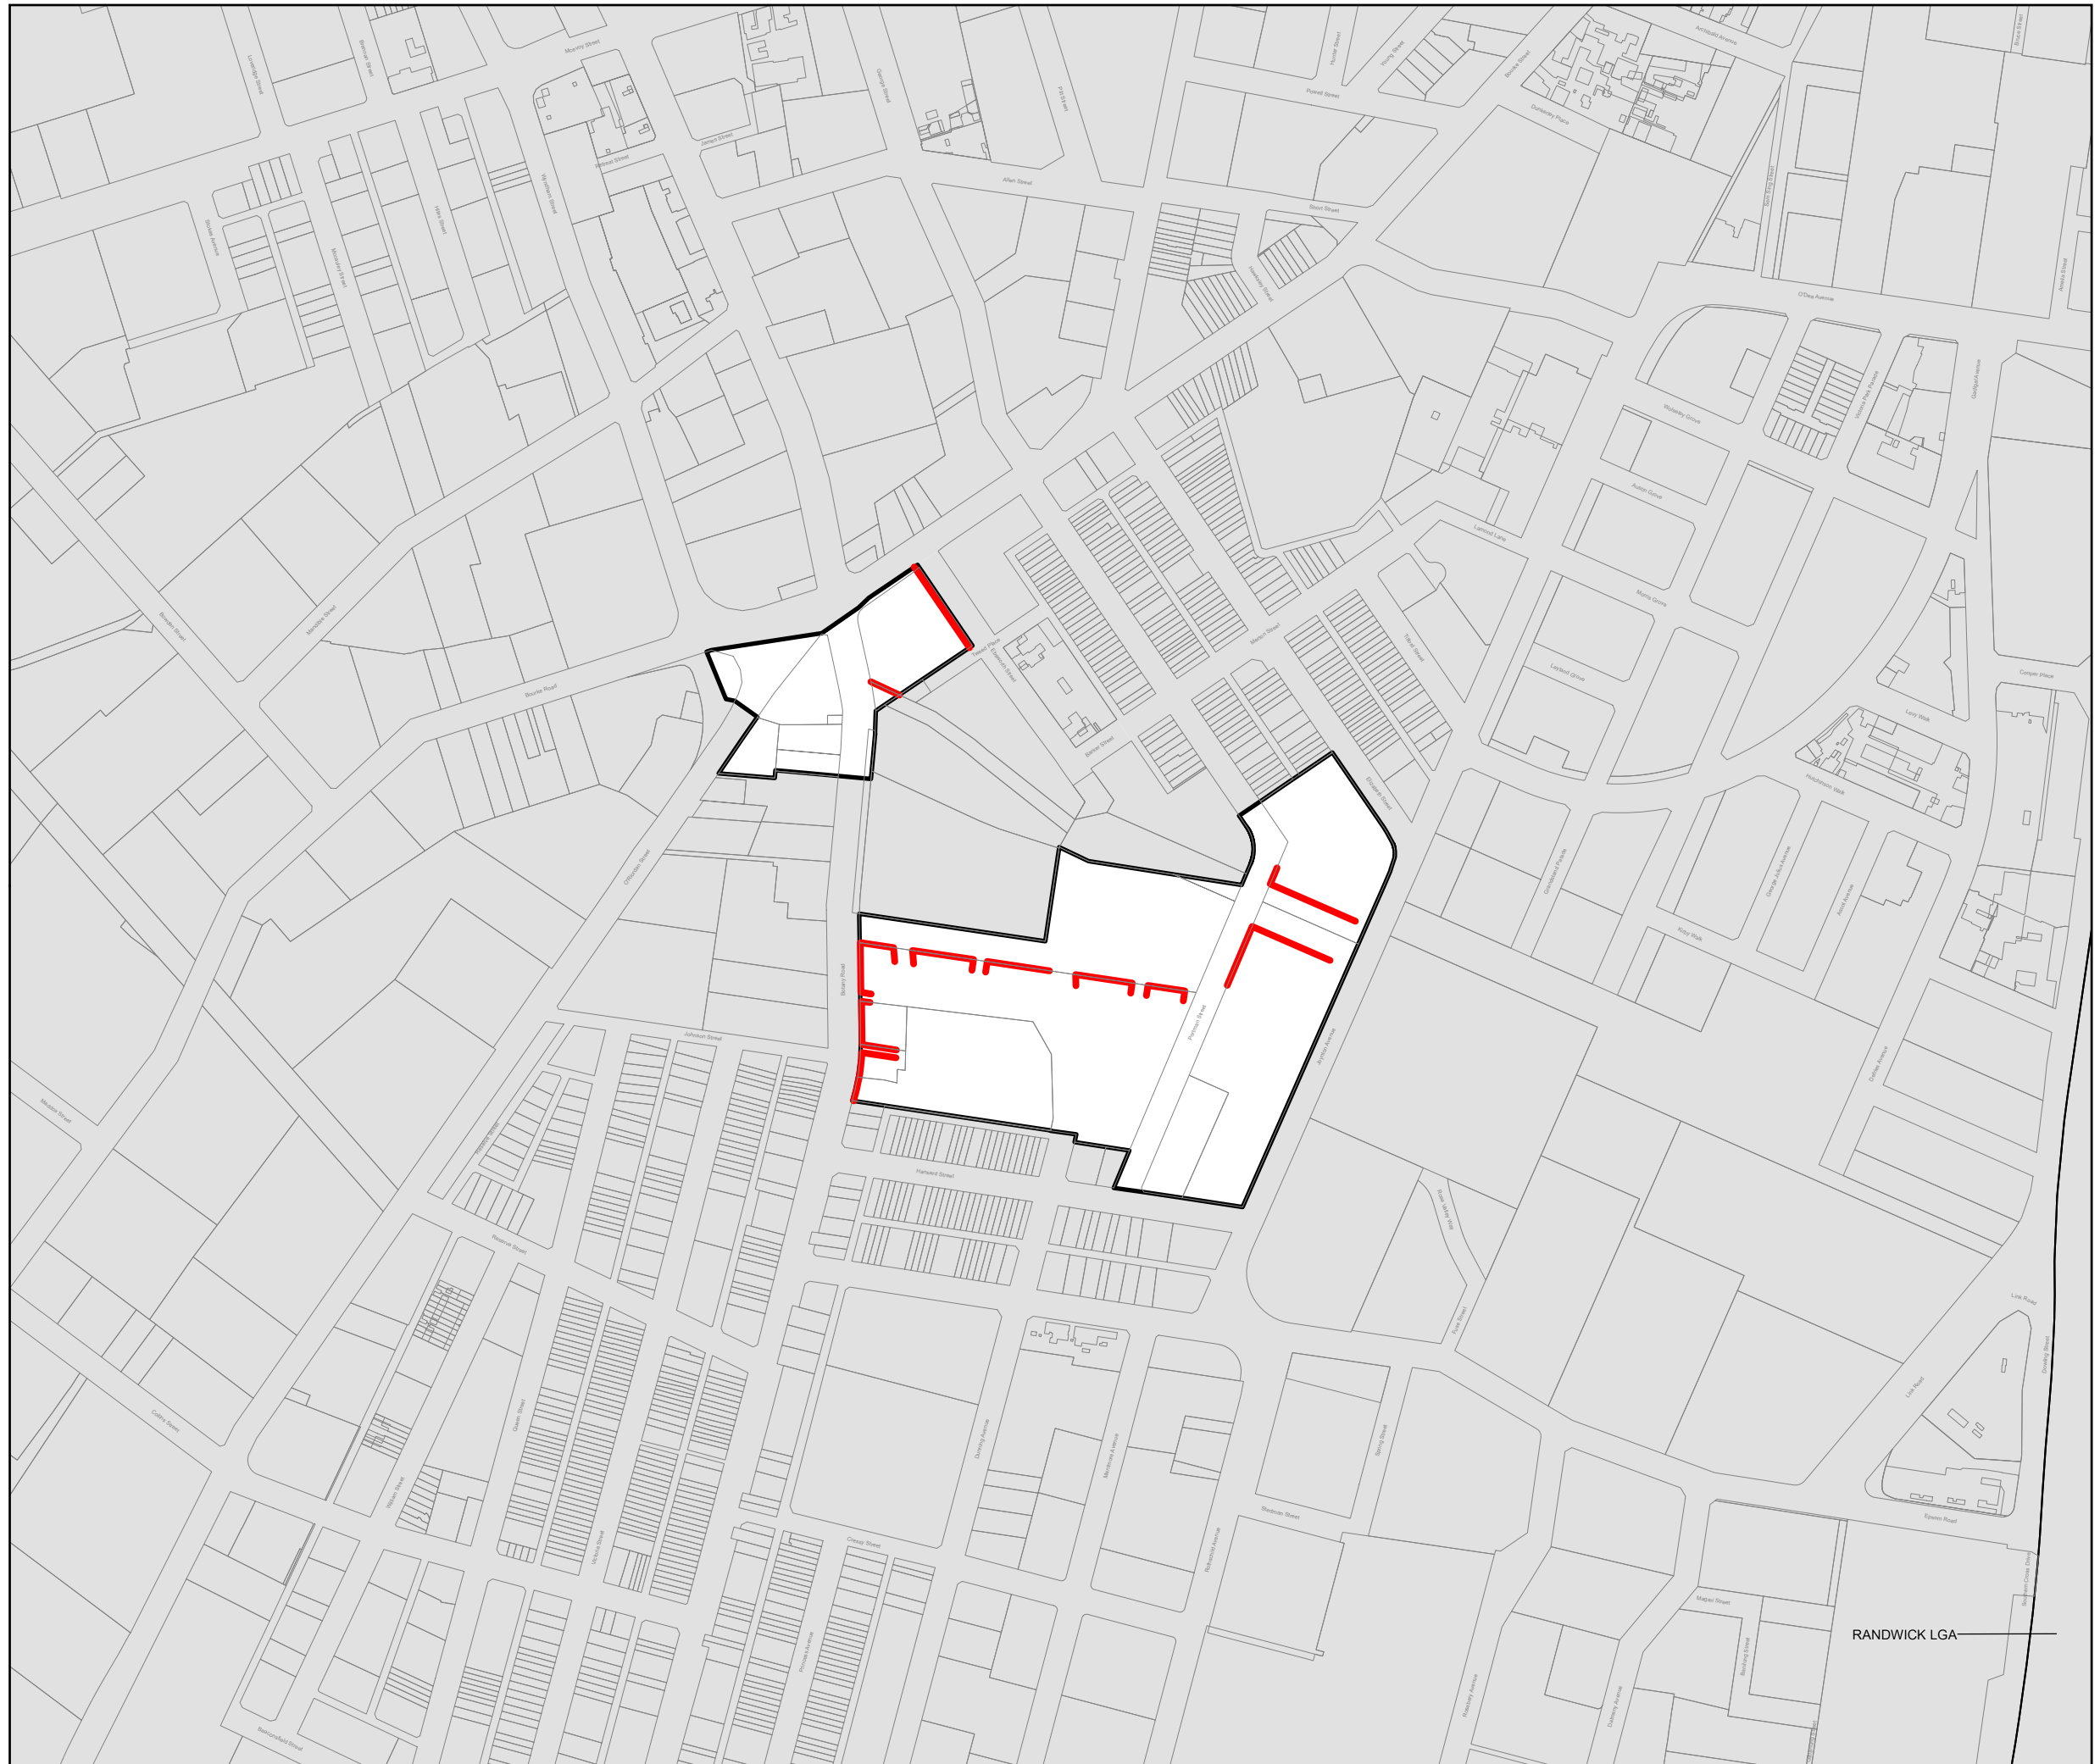

Sydney Local Environmental Plan (Green Square Town Centre - Stage 2) 2013

Active Street Frontages - Sheet ASF_001

Active Street Frontages

 Active Street Frontage

Cadastral

 Cadastre 12/01/2018 © City of Sydney

0 200 m

Scale: 1:5,000 @ A3

Projection: GDA 1994
Zone 56

Map identification number:
7200_CEN_ASF_001_005_20180112

RANDWICK LGA